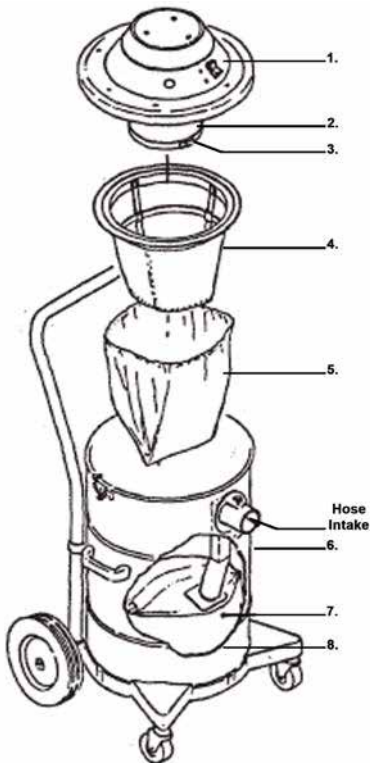

1. Lid Assembly Comp 115V
2. U.L.P.A. Filter, 110039
3. Pre-filter, 110030PKG
4. Cloth Filter w/Frame, 805057
5. Paper Filter Protector, 805038PKG
6. Stainless Steel Tank
7. Paper Disposable Debris Bag, 760598PKG
8. Plastic Bag, 802215PKG

	C83918-00
Voltage	115 V
Tank Size	15 Gallons (57 liter)
Power	2 hp, 11 amp
Air Flow	110 cfm
Water Lift	105" (2,670 mm)
Dry Capacity	1.87 cu ft
Cord	16-3, 50' (15 m)
Decibel Rating	75 dba
Casters	Two, 3" (7.62 cm) swivel
Wheels	Two, 8" (20.32 cm) ridged
Weight	65 lbs (29 kg)

Specifications are subject to change without notice.

Bortek Industries Inc
4713 Gettysburg Rd.
Mechanicsburg, PA 17055
Phone: (717) 737-7162
Fax: (717) 731-8230

Minuteman is a full line manufacturer of sweepers and scrubbers; as well as critical filter vacuums, industrial and commercial vacuums, floor and carpet machines, and litter vacuums for commercial and institutional facilities, whereas PowerBoss is a full line manufacturer of sweepers and scrubbers for industrial facilities.

Come Visit our Website at
www.sweeperland.com