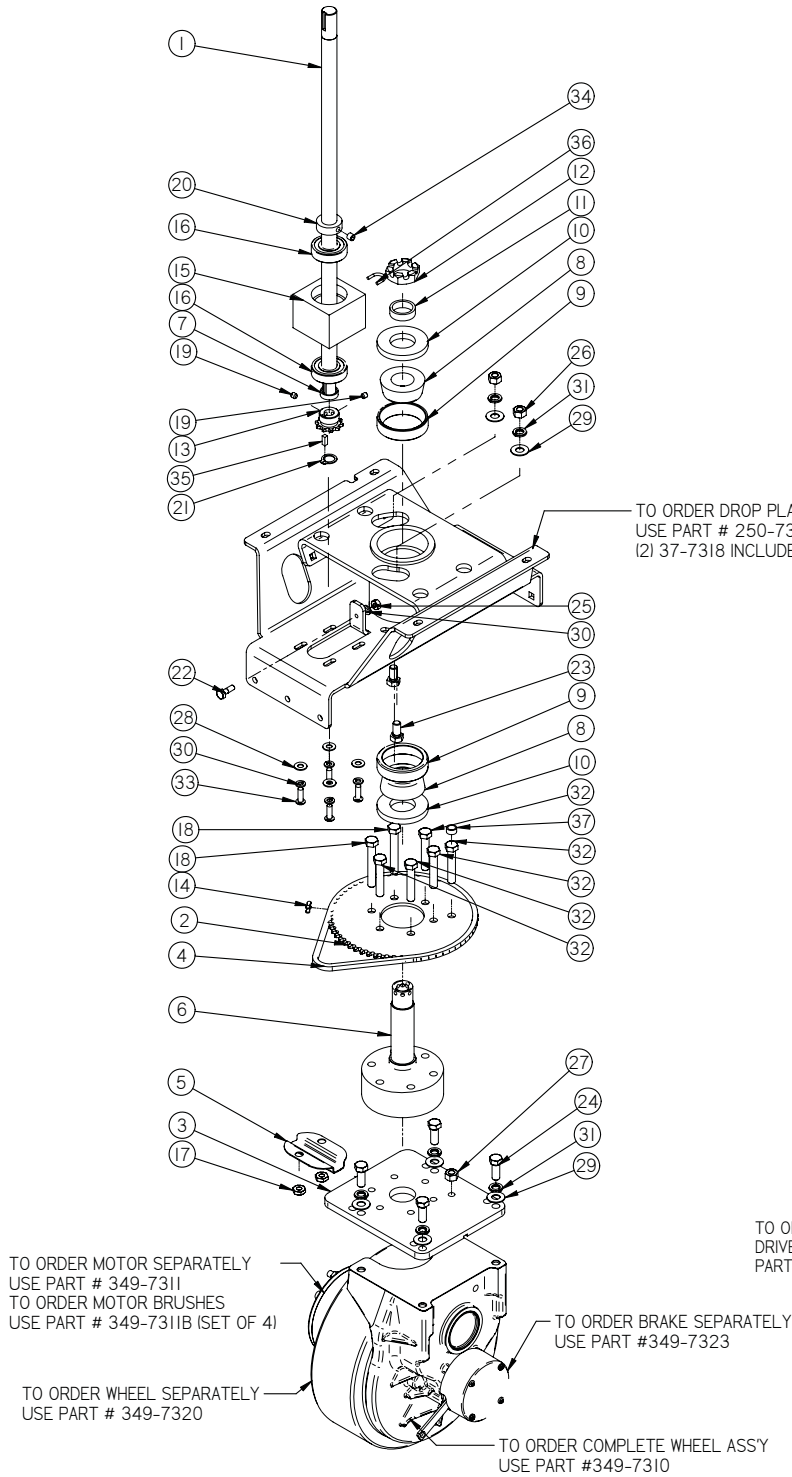

10" Front Drive Standard