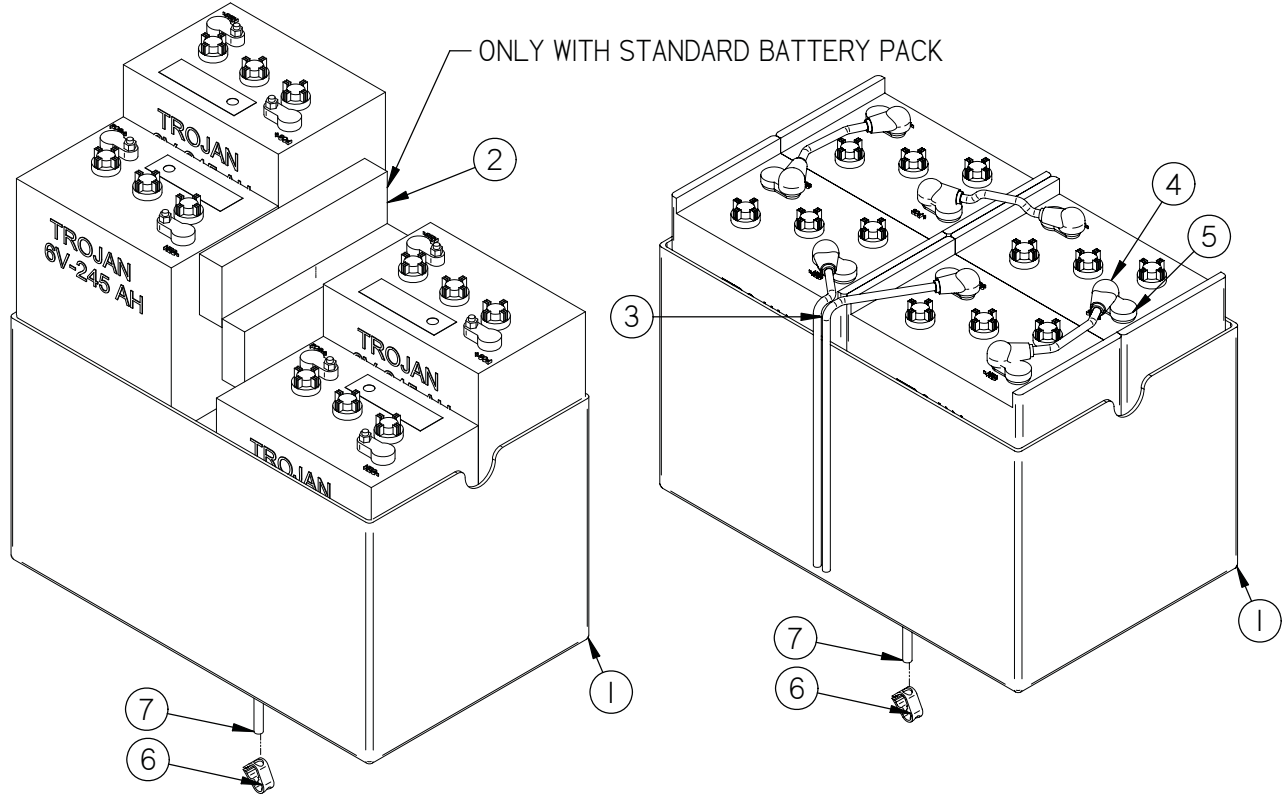

Item	Part No.	Part Description	Qty.
1	253-1480	MAGNUM SERIES BATTERY TRAY	1
2	290-1490	BATTERY SPACER, 11.0"	2
3	349-1900	WIRE HARNESS, COMPLETE	1
4	H-40031	BATTERY BOOT	8
5	H-400317	TERMINAL COVER	8
6	M-503IK12	CLAMP STYLE PINCH VALVE	1
7	T-031BI200	BLACK DRAIN HOSE	1