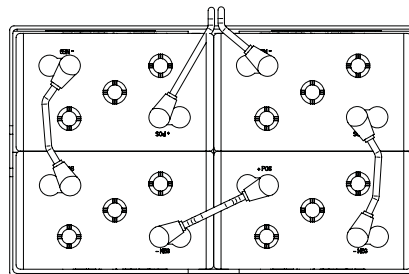

24-V

(4) 6-V BATTERY WIRING DIAGRAM

WHICH BATTERY CHARGER TO USE WITH BATTERY SELECTION				
Battery Part Number & Description	Off-Board Charger North American	Off-Board Charger Export	On-Board Charger North American	On-Board Charger Export
250-2113 (6V, 240 AH)	21-2440	21-2442	8-244	8-246
370-2118 (6V, 420 AH)	7-244	7-251	8-245	8-247
250-2114 (6V, 260 AGM)	21-2450	21-2451	N/A	N/A
290-2112 (6V, 390 AGM)	7-2450	7-2451	N/A	N/A

Note: Japan & Korea are not included for list above.