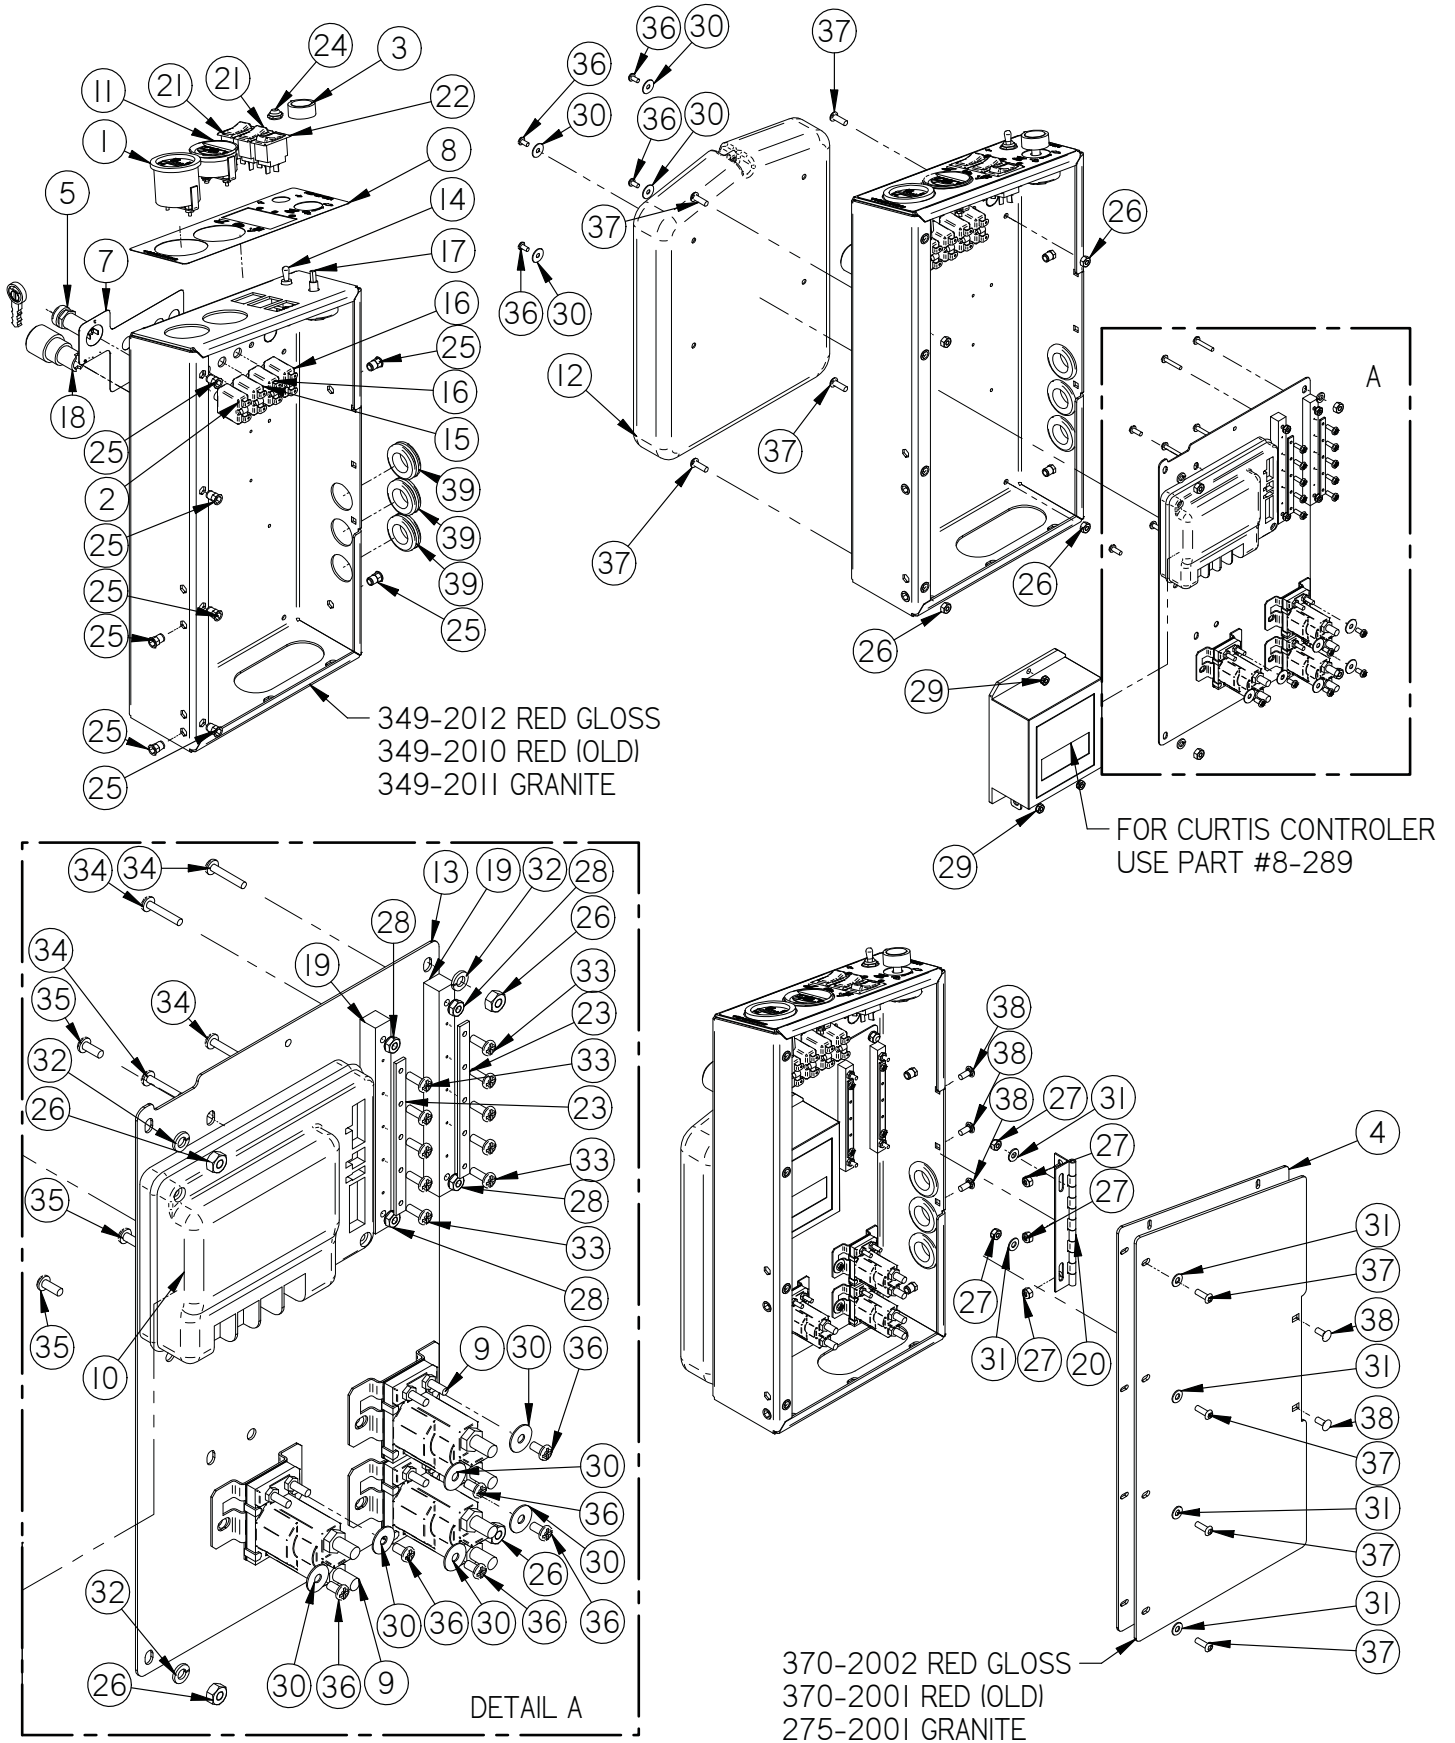

# 16 Steering Tower

Item	Part No.	Part Description	Qty.
1	290-1247	BRONZE THRUST BEARING, .50" ID X 1.0" OD X 1/16" TH	2
2	290-1505	24 VOLT STICKER	1
3	290-7050	INDEX PLUNGER	1
4	370-1245	BUSHING	2
5	370-7204	METER STICKER	1
6	370-7206	PATENT PLATE	1
7	370-8920	TOGGLE, ON-OFF SPST	1
8	4-259	CONNECTOR, RED 50, HOUSING ONLY	1
9	4-352	BEARING	1
10	4-364A	FLANGE, 1.75" ID	2
11	8-262	HOUR METER	1
12	8-263	METER PLUG	1
13	8-291	HEADLIGHT	2
14	8-292	BACKUP ALARM	1
15	8-294B	PUSH BUTTON SWITCH, SILVER	1
16	H-00282	FW 1/4" NYLON	6
17	H-0172519	CB #10-32 X 5/8" SS	1
18	H-02239	3/8" NYLON LOOP CLAMP	1
19	H-11200	PROTECTIVE BOOT, TOGGLE SWITCH, (BLACK)	1
20	H-250HCN	HCN 1/4"-20	12
21	H-41007	AB4-3A BLIND RIVET	4
22	H-70711	HN 5/16"- 18 SS	4
23	H-70854	NYLOK #4-40 SS	4
24	H-70856	NYLOK #8-32 SS	2
25	H-70858	NYLOK #10-32 SS	3
26	H-70861	NYLOK 5/16" - 18 SS	2
27	H-71009	FW #10 SS	4
28	H-71010	FW #10 ID X 11/16 OD SS	2
29	H-71015	FW 5/16 ID X 3/4 OD SS	2
30	H-71065	LW 5/16" SS	4
31	H-72418	PPH #8-32 X 1" S/S	2
32	H-72490	PPH #4-40 X 3/4" S/S	4
33	H-72517	PPH #10-32 X 5/8" SS	2
34	H-72681	FHP #10-32 X 3/8" SS	2
35	H-73754	BHSCS 1/4 - 20 X 3/4" SS	6
36	H-73780	BHSCS 5/16-18 X 1	6