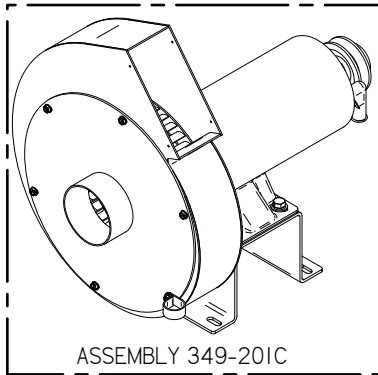

Item	Part No.	Part Description	Qty.
1	290-2780	TERMINAL BOOT, BLACK	2
2	290-9523	BLOWER DOOR PLATE	1
3	349-201	24V 2000 RPM,TWIN SHAFT MOTOR	1
4	349-5110	BLOWER HOUSING	1
5	4-201B	MOTOR CRADLE	1
6	4-301	MAIN DRIVE PULLEY	1
7	4-512	BLOWER WHEEL	1
8	8-165	MOTOR SUPPORT BRACKET	1
9	H-0127296	LOOP CLAMP, 1.0"	1
10	H-25484	5/16" X 5/16" KURL SET SCREW	2
11	H-25485	5/16" X 3/8" KURL SET SCREW	1
12	H-31810	HW #10 X 1/2	6
13	H-70053	HCS 5/16"- 18 X 3/4" SS	4
14	H-70103	HCS 3/8"-16 X 3/4" SS	4
15	H-71015	FW 5/16 ID X 3/4 OD SS	4
16	H-71065	LW 5/16" SS	4
17	H-K14320	3/16" X 1 1/4" KEY	2