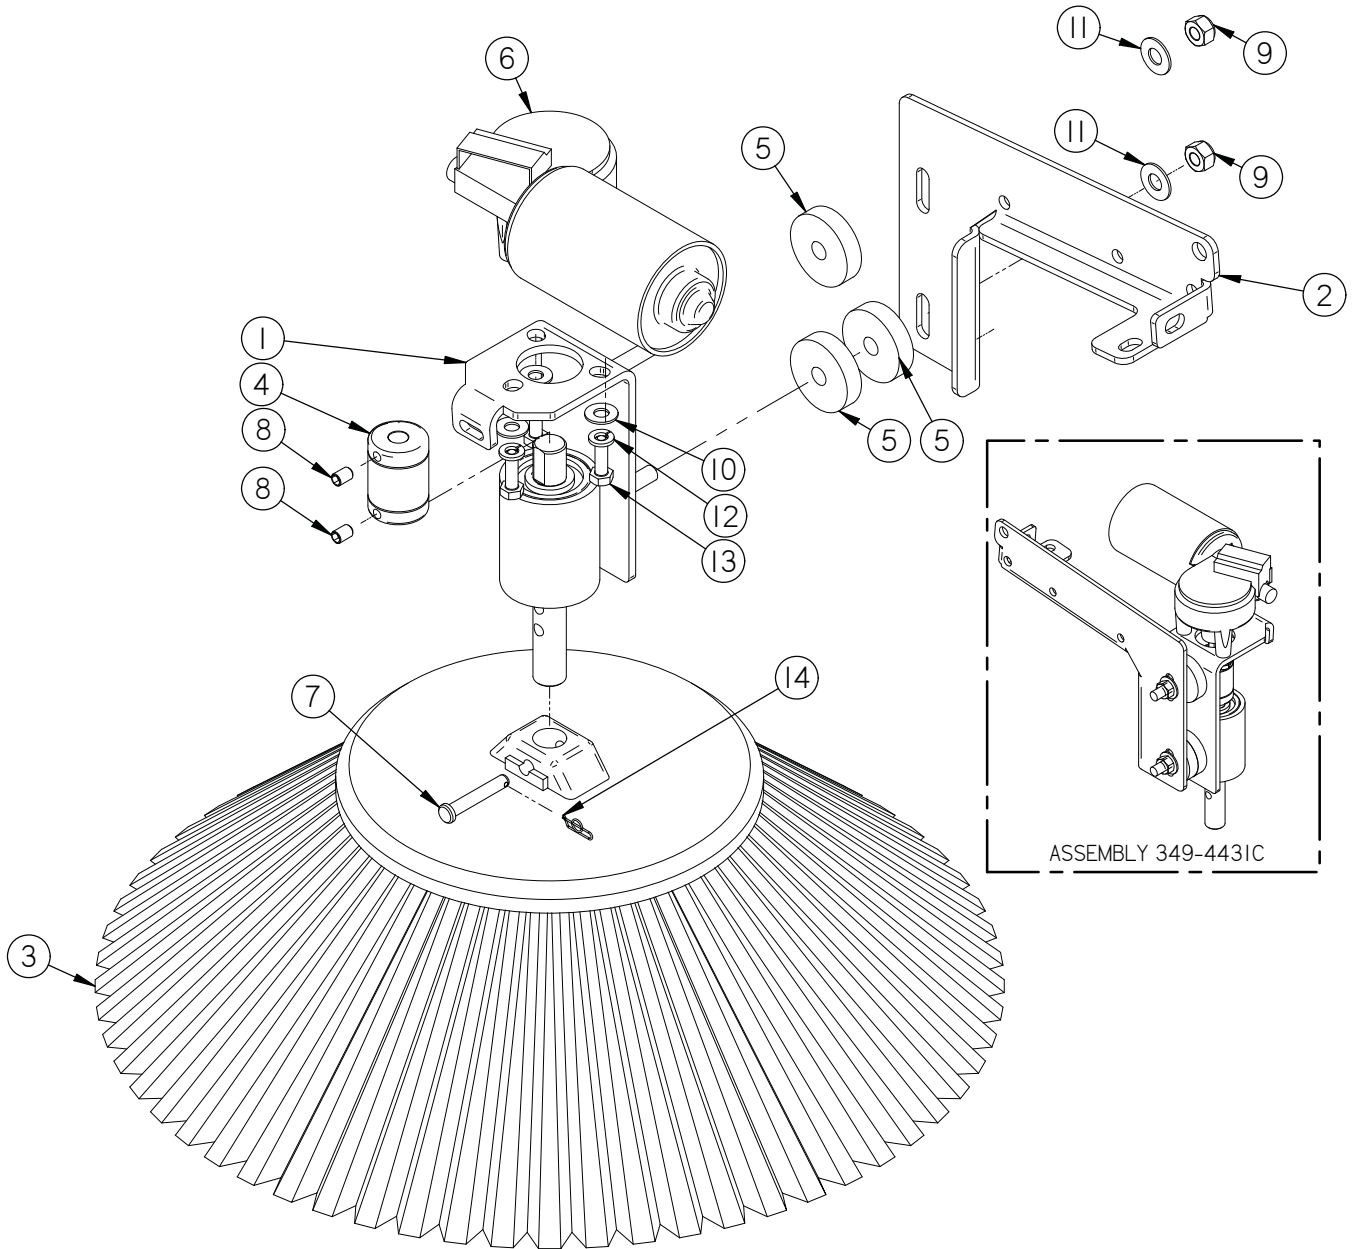

## 10" Front Drive

Item	Part No.	Part Description	Qty.
1	250-7120	STEERING SHAFT, LOWER	1
2	250-7314	60 TOOTH STEERING SPROCKET	1
3	250-7326	PIVOT PLATE	1
4	250-7327	STEERING CHAIN	1
5	250-7328	WIRE GUIDE	1
6	250-7332	STEERING SHAFT	1
7	290-1218	SPACER 7/8" OD. X 3/4" ID X 1/4" LG	1
8	37-7317	TAPERED ROLLER BEARING	2
9	37-7318	BEARING CAP	2
10	37-7319	STEERING SHAFT SEAL	2
11	37-7320	PRE LOAD SLEEVE	1
12	37-7321	SLOTTED NUT, 2.0 - 12	1
13	5-826	10 TOOTH SPROCKET	1
14	5-831	MASTER LINK	1
15	8-723	BEARING BLOCK	1
16	8-723B	BEARING	2
17	H-0171004	JNYL 3/8- 24 SS	2
18	H-0172951	HCS 3/8"- 24 X 2-1/2" SS FULL THREADED	2
19	H-25379	SETScrew, KCP, 1/4"-20 X 1/4"	2
20	H-33376	SET SCREW SHAFT COLLAR, 3/4" ID X 9/16 LG	1
21	H-68013	SNAPRING 5/8"	1
22	H-70003	HCS 1/4"-20 X 5/8" SS	1
23	H-70103	HCS 3/8"-16 X 3/4" SS	2
24	H-70105	HCS 3/8"- 16 X 1" SS	4
25	H-70710	HN 1/4"- 20 SS	1
26	H-70712	HN 3/8"-16 SS	2
27	H-70732	HN 3/8"- 24 SS	1
28	H-71013	FW 1/4 ID X 5/8 OD SS	4
29	H-71017	FW 3/8 ID X 7/8 OD SS	6
30	H-71063	LW 1/4" SS	5
31	H-71067	LW 3/8" SS	6
32	H-72949	HCS 3/8"- 24 X 2" SS FULL THREADED	5
33	H-73754	BHSCS 1/4 - 20 X 3/4" SS	4
34	H-81983	5/16" X 1/4" KURL SET SCREW	1
35	H-K1432	3/16" X 1/2" KEY	1
36	M-938IT24	S-HOOK	1
37	T-050B0025	5/16 ID x 1/4" LG BLACK HOSE	1

Item	Part No.	Part Description	Qty.
1	290-8750B	MOTOR MOUNT ASSEMBLY	1
2	349-4430	SIDE BROOM LIFT ARM, LH	1
3	4-402	SIDE BROOM POLYPROPYLENE	1
4	4-444	BROOM SAFETY DRIVE CPLG	1
5	4-446	GROMMET-3/8 ID X 1-1/2 OD X .375	3
6	8-220	SIDE BROOM MOTOR	1
7	H-0156730	1/4" X 1 1/2" CLEVIS PIN	1
8	H-25381	1/4"-20 X 3/8" KURL SET SCREW	2
9	H-70861	NYLOK 5/16" - 18 SS	2
10	H-71013	FW 1/4 ID X 5/8 OD SS	3
11	H-71015	FW 5/16 ID X 3/4 OD SS	2
12	H-71063	LW 1/4" SS	3
13	H-M82550	HCS M6-1.0 X 20 SS	3
14	H-RUE8	RUE RING COTTER	1