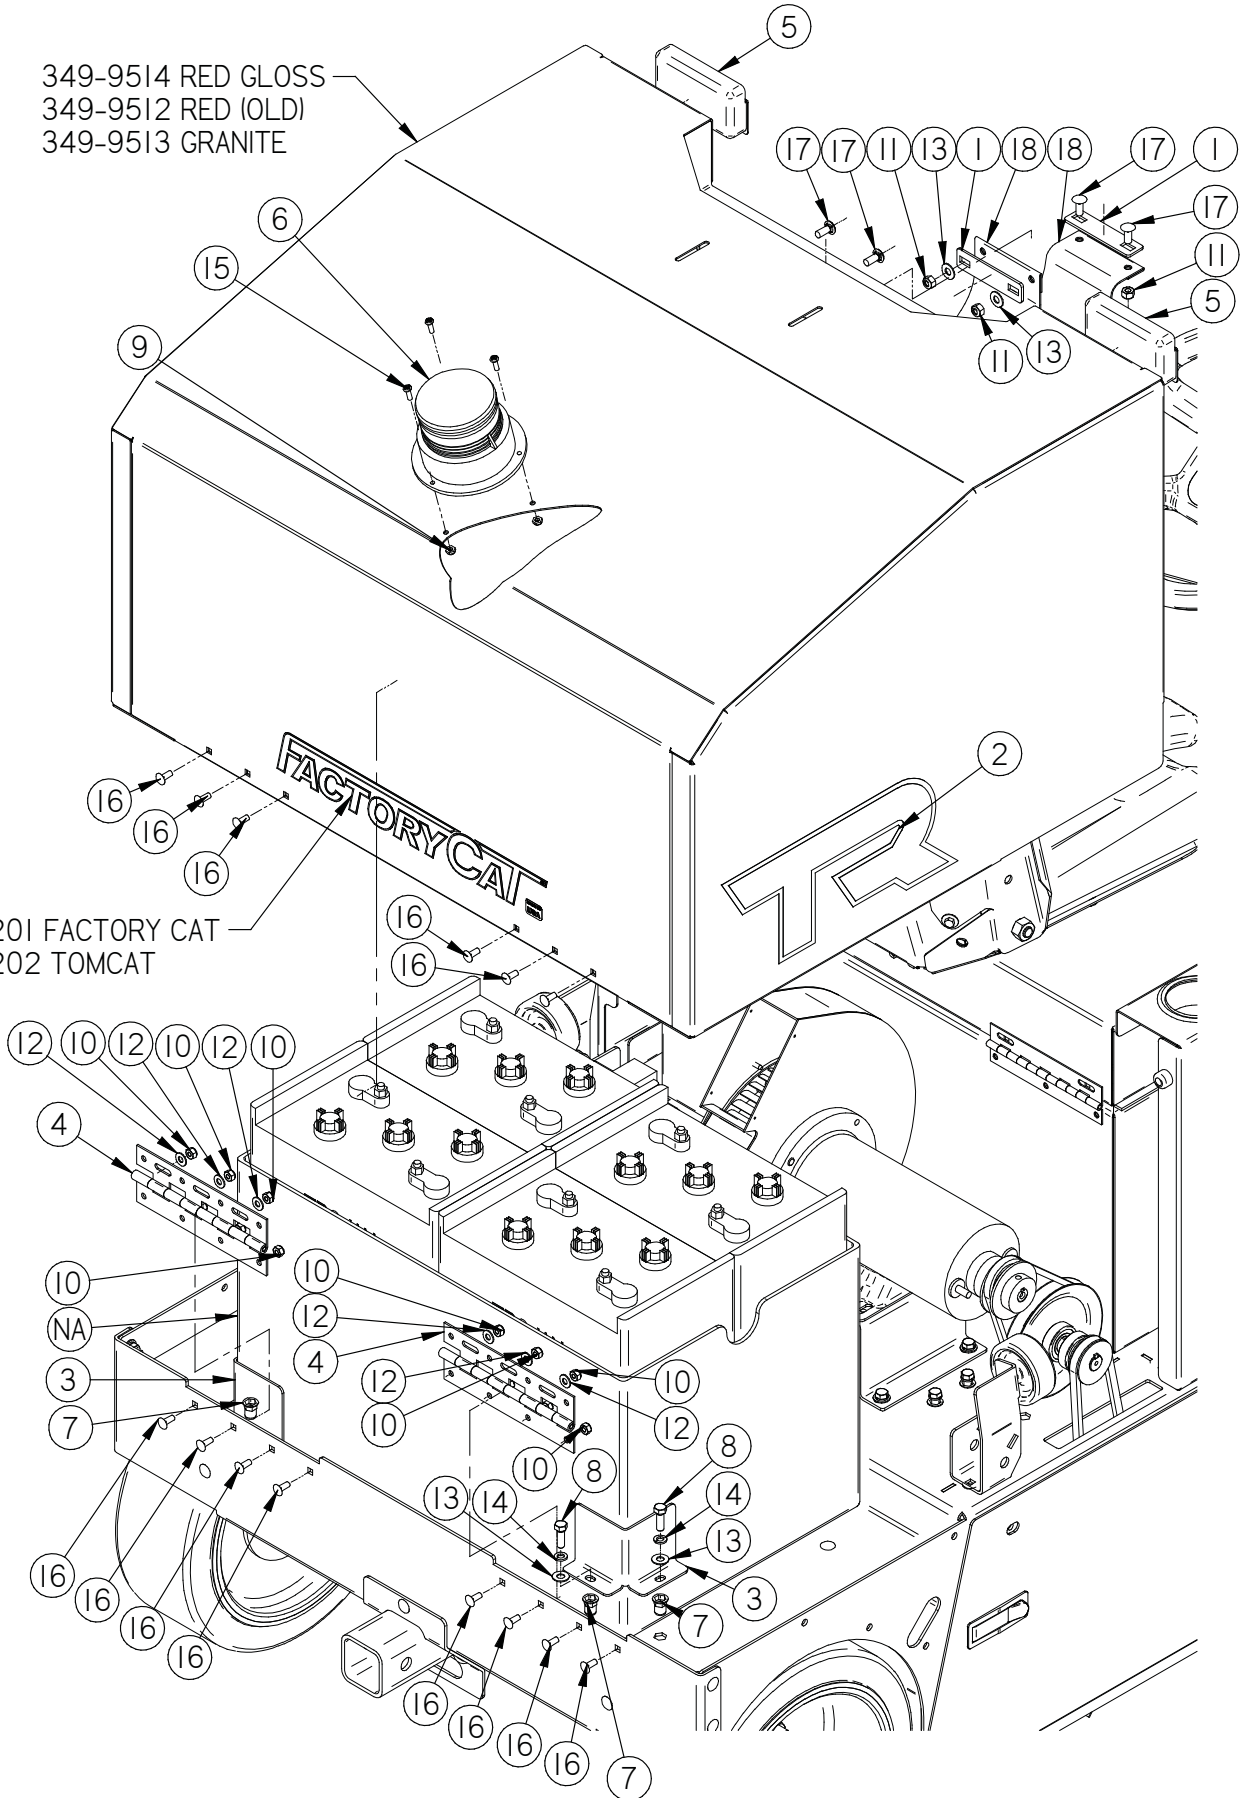

349-9514 RED GLOSS
349-9512 RED (OLD)
349-9513 GRANITE

370-7201 FACTORY CAT
370-7202 TOMCAT

Item	Part No.	Part Description	Qty.
1	253-1040	TANK STRAP SUPPORT	2
2	349-2005	TR STICKER	2
3	390-1490	BATTERY BRACKET	2
4	5-122	8" SS HINGE	2
5	5-849	RECESSED HANDLE	2
6	8-293	STROBE LIGHT	1
7	H-312NCNL	HCS 5/16"-18 LG	7
8	H-70055	HCS 5/16"- 18 X 1" SS	4
9	H-70858	NYLOK #10-32 SS	3
10	H-70860	NYLOK 1/4"- 20 SS	12
11	H-70861	NYLOK 5/16" - 18 SS	3
12	H-71013	FW 1/4 ID X 5/8 OD SS	6
13	H-71015	FW 5/16 ID X 3/4 OD SS	6
14	H-71065	LW 5/16" SS	4
15	H-72517	PPH #10-32 X 5/8" SS	3
16	H-74418	CB 1/4"- 20 X 5/8" S/S	14
17	H-74429	CB 5/16"- 18 X 3/4" SS	4
18	T-39072653900	HOOD STRAP, 39" LG X 4" WIDE	1