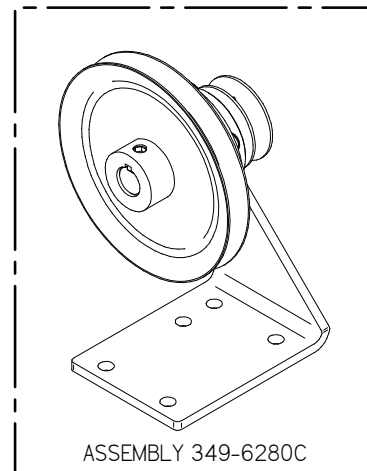

Item	Part No.	Part Description	Qty.
1	349-3200	BROOM DRIVE PULLEY	1
2	349-6280	JACKSHAFT PLATE	1
3	349-6281	JACKSHAFT COLLAR	1
4	4-312	TRANS INPUT PULLEY	1
5	8-641	JACKSHAFT SHAFT	1
6	8-723B	BEARING	2
7	H-0953152	3/16" X 3/4" KEY	2
8	H-68015	SNAPRING 3/4"	2
9	H-71013	FW 1/4 ID X 5/8 OD SS	1
10	H-71063	LW 1/4" SS	7
11	H-73752	BHSCS 1/4 - 20 X 1/2" SS	1
12	H-73754	BHSCS 1/4 - 20 X 3/4" SS	6
13	H-81983	5/16" X 1/4" KURL SET SCREW	1