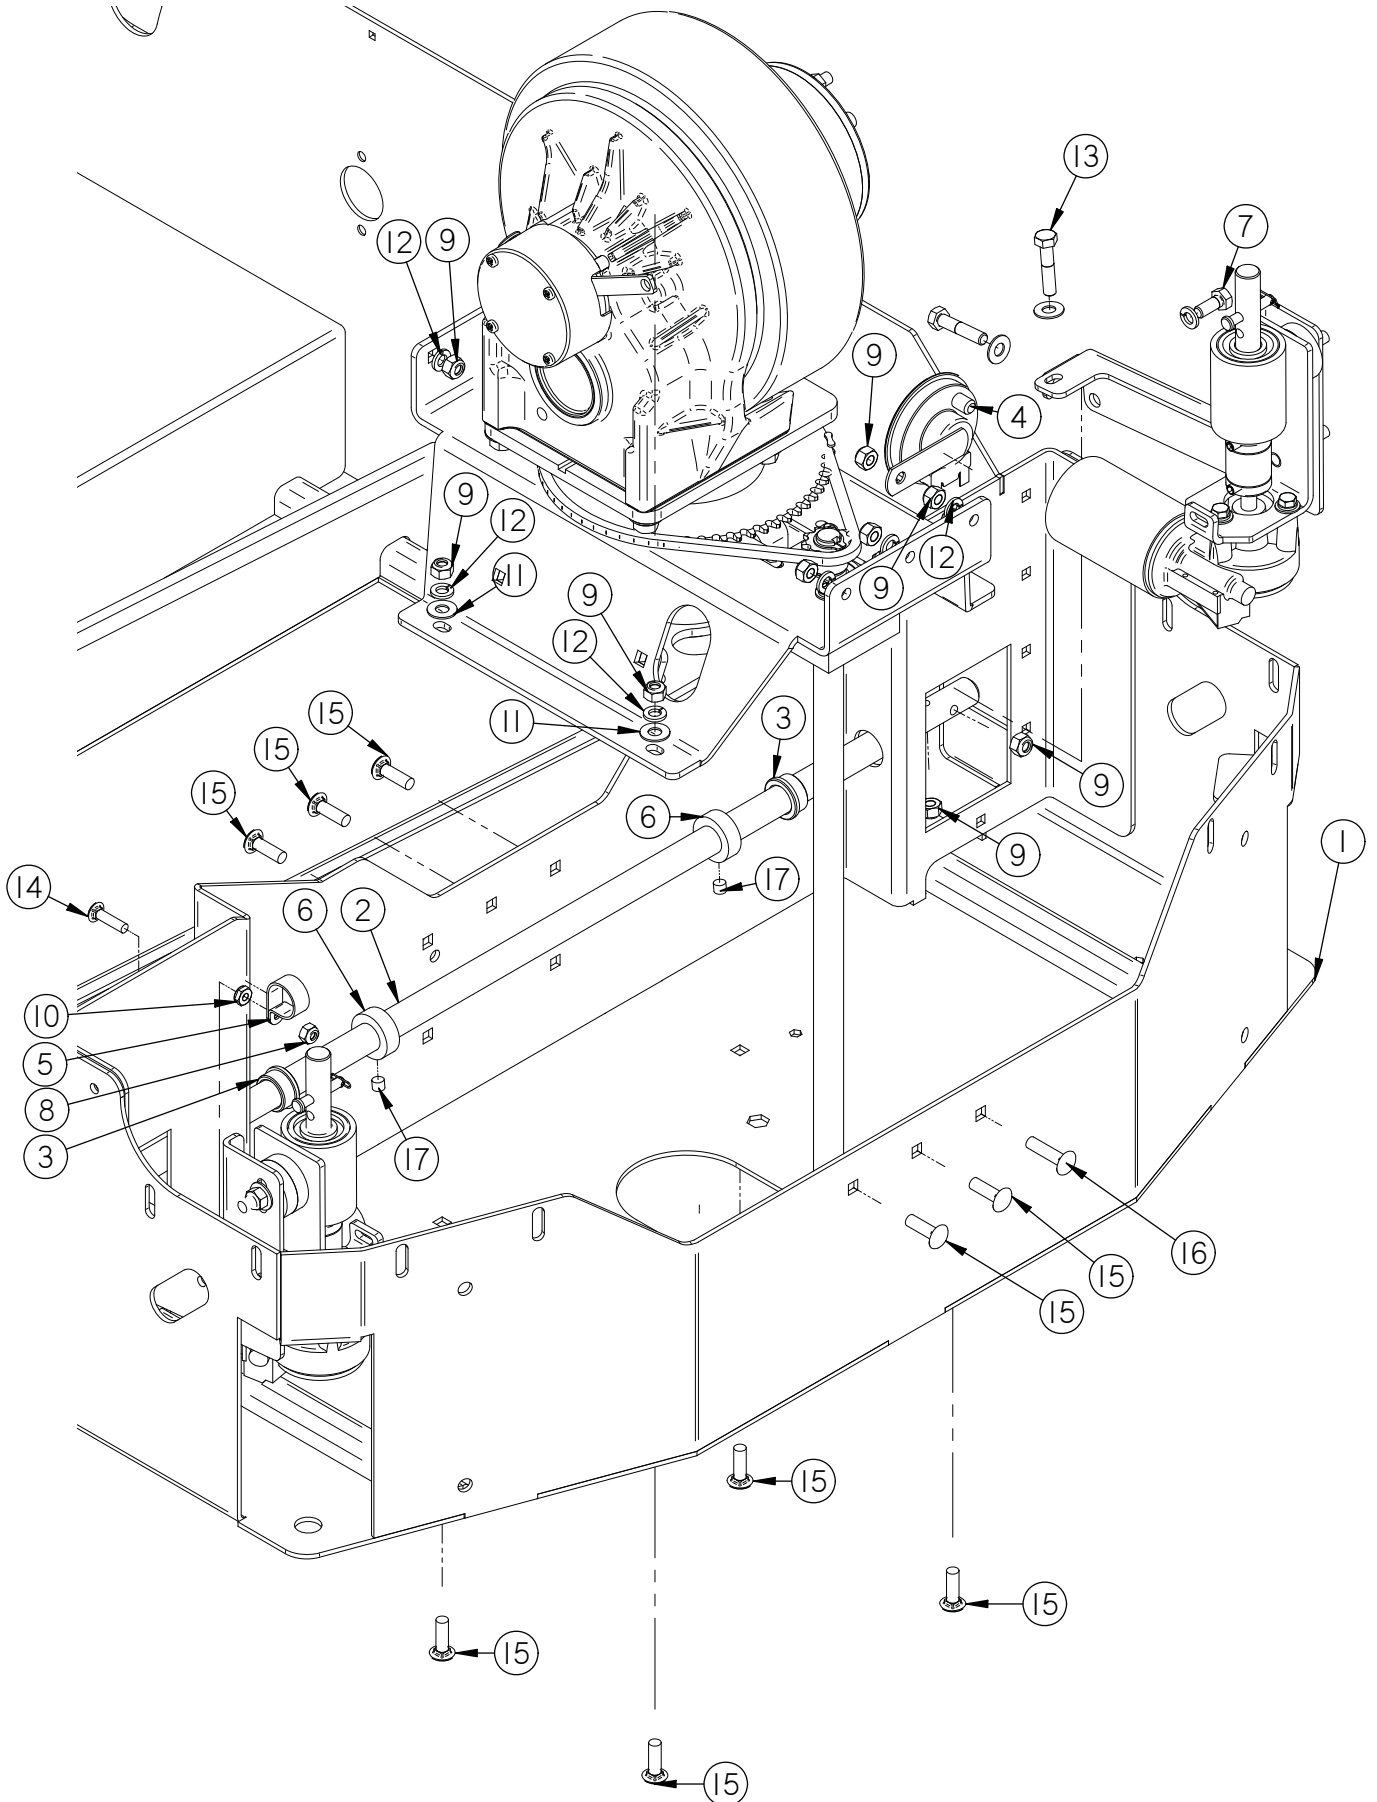

Item	Part No.	Part Description	Qty.
1	290-8750B	MOTOR MOUNT ASSEMBLY	1
2	349-4430	SIDE BROOM LIFT ARM, LH	1
3	4-402	SIDE BROOM POLYPROPYLENE	1
4	4-444	BROOM SAFETY DRIVE CPLG	1
5	4-446	GROMMET-3/8 ID X 1-1/2 OD X .375	3
6	8-220	SIDE BROOM MOTOR	1
7	H-0156730	1/4" X 1 1/2" CLEVIS PIN	1
8	H-25381	1/4"-20 X 3/8" KURL SET SCREW	2
9	H-70861	NYLOK 5/16" - 18 SS	2
10	H-71013	FW 1/4 ID X 5/8 OD SS	3
11	H-71015	FW 5/16 ID X 3/4 OD SS	2
12	H-71063	LW 1/4" SS	3
13	H-M82550	HCS M6-1.0 X 20 SS	3
14	H-RUE8	RUE RING COTTER	1

Item	Part No.	Part Description	Qty.
1	290-8750B	MOTOR MOUNT ASSEMBLY	1
2	349-4431	SIDE BROOM LIFT ARM, RH	1
3	4-402	SIDE BROOM POLYPROPYLENE	1
4	4-444	BROOM SAFETY DRIVE CPLG	1
5	4-446	GROMMET-3/8 ID X 1-1/2 OD X .375	3
6	8-220	SIDE BROOM MOTOR	1
7	H-0156730	1/4" X 1 1/2" CLEVIS PIN	1
8	H-25381	1/4"-20 X 3/8" KURL SET SCREW	2
9	H-70861	NYLOK 5/16" - 18 SS	2
10	H-71013	FW 1/4 ID X 5/8 OD SS	3
11	H-71015	FW 5/16 ID X 3/4 OD SS	2
12	H-71063	LW 1/4" SS	3
13	H-M82550	HCS M6-1.0 X 20 SS	3
14	H-RUE8	RUE RING COTTER	1