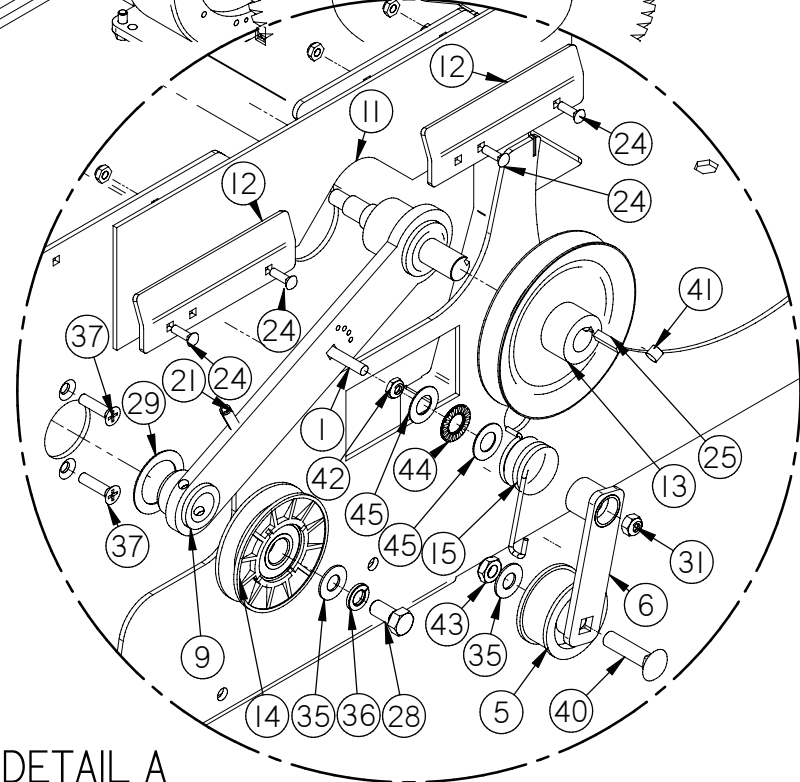

10 Main Broom Driver and Idler Arm

DETAIL A