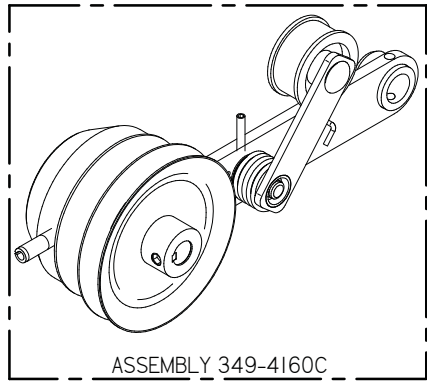

ASSEMBLY 349-4300C

ASSEMBLY 349-4160C

USE THIS PAGE FOR MACINES WITH A SERIAL NUMBER OF 57313 AND HIGHER