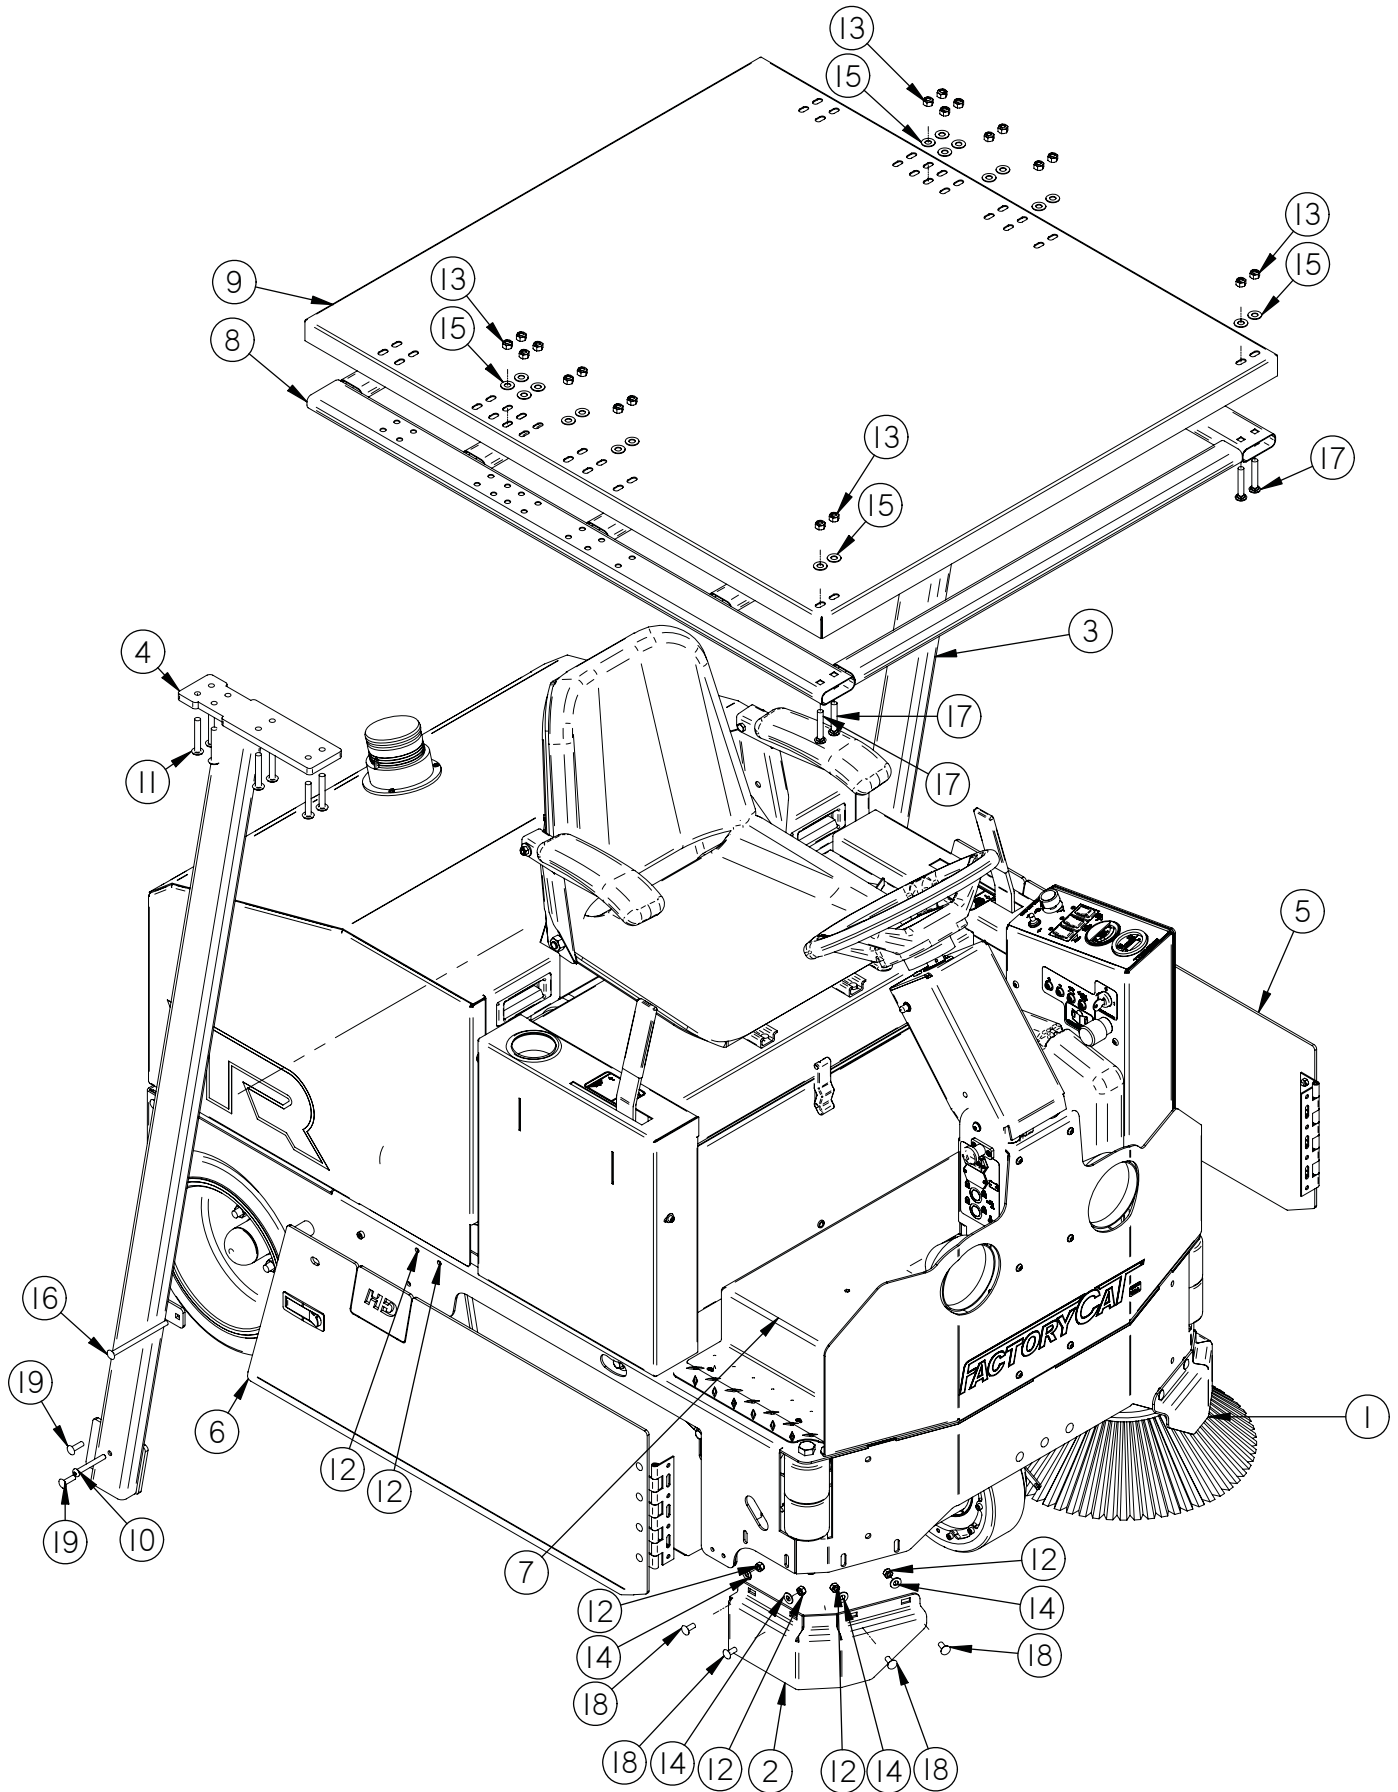

Item	Part No.	Part Description	Qty.
1	349-1115	FRONT GUARD - LH	1
2	349-1116	FRONT GUARD - RH	1
3	349-1701	TR OVERHEAD GUARD SUPPORT (LH)	1
4	349-1702	TR OVERHEAD GUARD SUPPORT (RH)	1
5	349-9505	LEFT SIDE HD DOOR	1
6	349-9506	RIGHT SIDE HD DOOR	1
7	370-1611	RAISED FLOOR	1
8	370-1703	ROOF SUPPORT	1
9	370-1704	OVERHEAD GUARD ROOF	1
10	H-0171292	BHSCS 5/16-18 X 2.5	2
11	H-0171297	BHSCS 3/8"- 16 X 2-1/2" S/S	16
12	H-70861	NYLOK 5/16" - 18 SS	14
13	H-70862	NYLOK 3/8"-16 SS	20
14	H-71015	FW 5/16 ID X 3/4 OD SS	8
15	H-71017	FW 3/8 ID X 7/8 OD SS	20
16	H-74404	CB 5/16"- 18 X 5.0" SS	2
17	H-74416	CB 3/8"- 16 X 2-1/4" SS	4
18	H-74429	CB 5/16"- 18 X 3/4" SS	8
19	H-74430	CB 5/16"- 18 X 1" SS	4