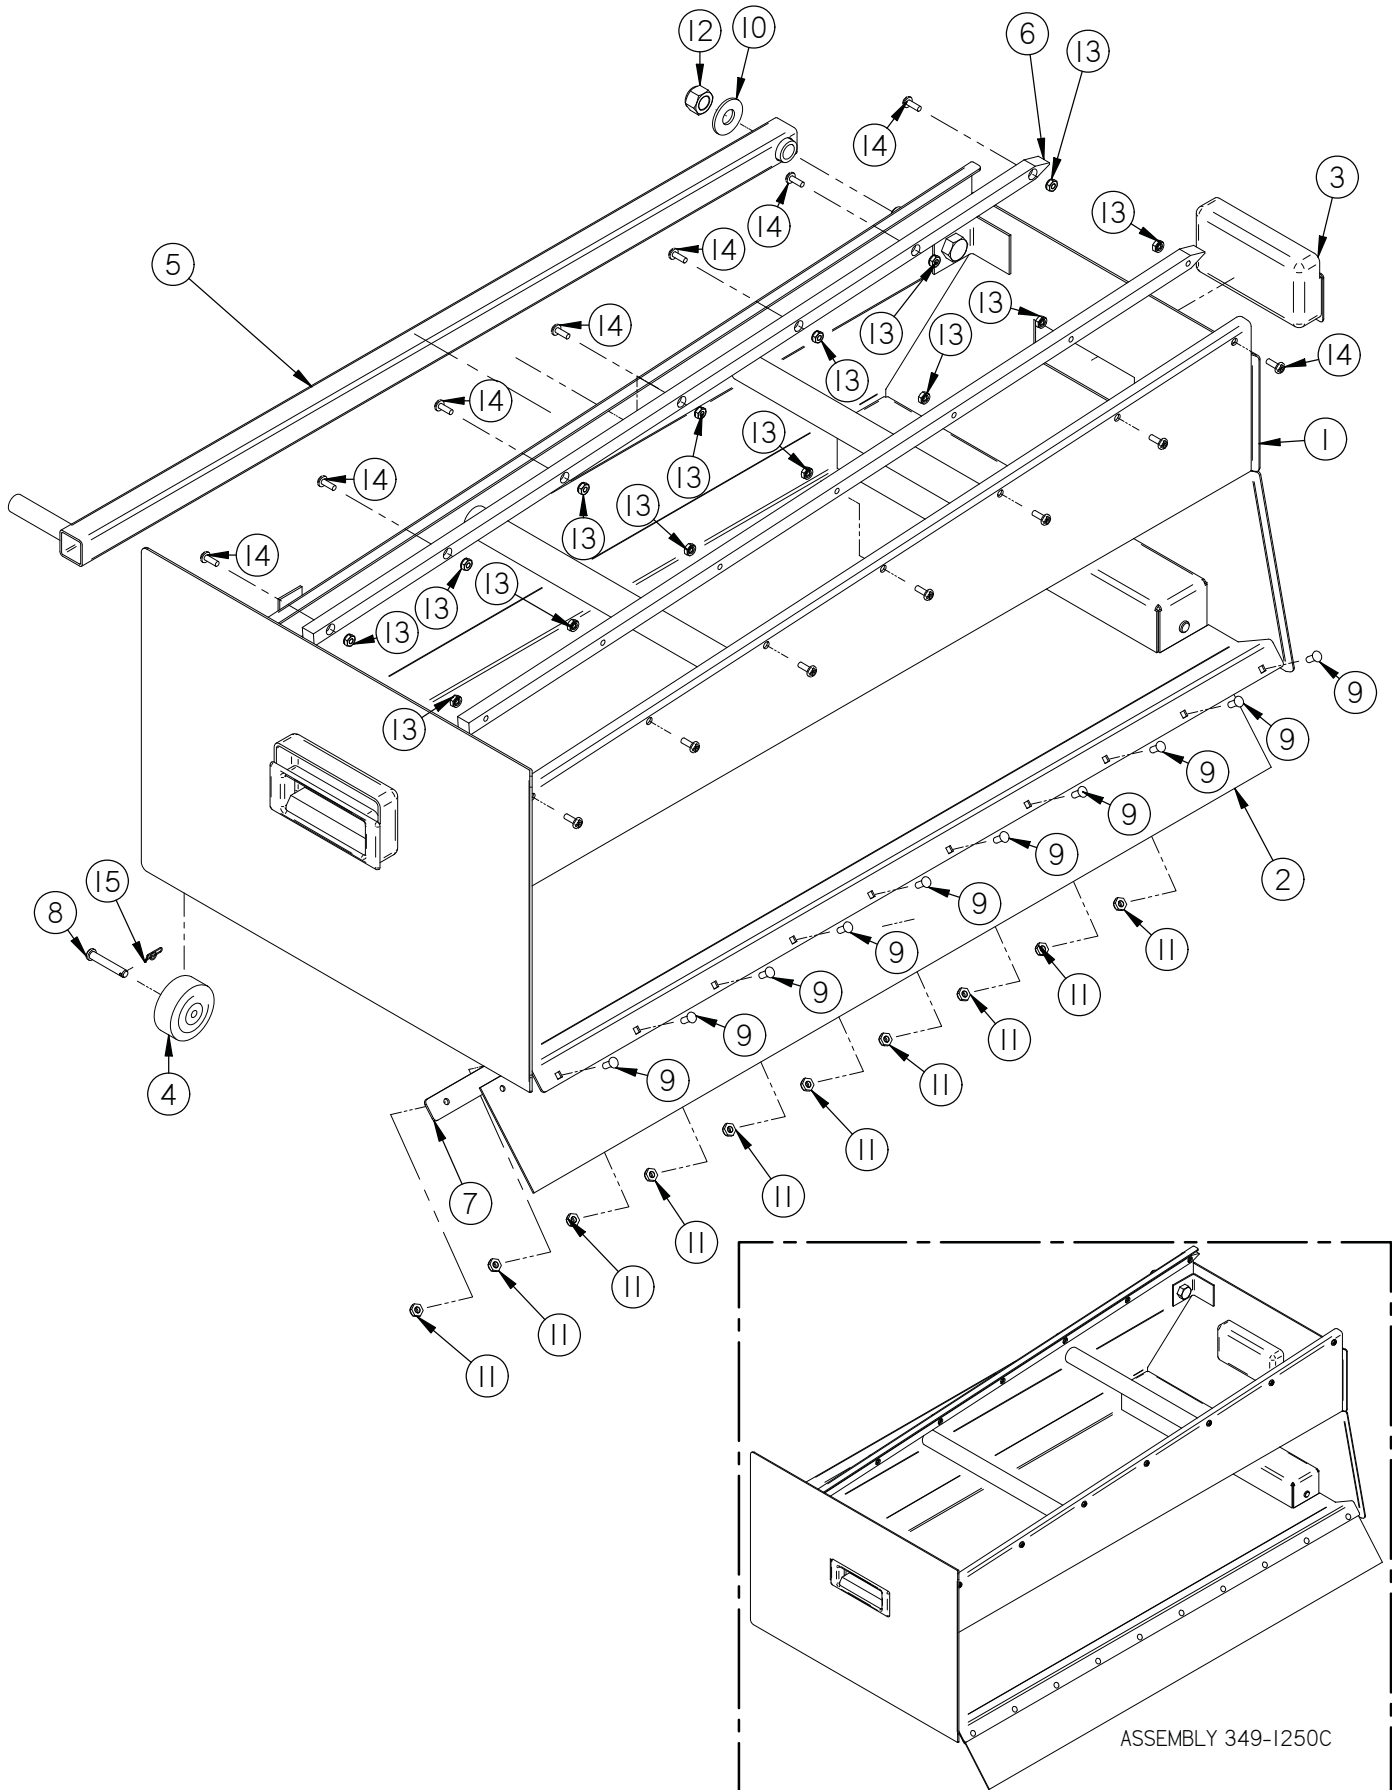

Item	Part No.	Part Description	Qty.
1	349-1250	HOPPER BODY	1
2	349-5710	HOPPER FLAP	1
3	5-849	RECESSED HANDLE	2
4	8-124	HOPPER WHEEL	4
5	8-128	HOPPER HANDLE	1
6	8-163	HDPE SLIDE RAIL	2
7	8-575	HOPPER FLOOR SEAL CLAMP	1
8	H-0156730	1/4" X 1 1/2" CLEVIS PIN	4
9	H-0172518	CB #10-32 X 1/2" SS	10
10	H-50352	FW 17/32" SS	1
11	H-70858	NYLOK #10-32 SS	10
12	H-70864	NYLOK 1/2"-13 SS	1
13	H-70922	KN #8-32	14
14	H-72398	PPH #8-32 X 1/2" S/S	14
15	H-RUE8	RUE RING COTTER	4