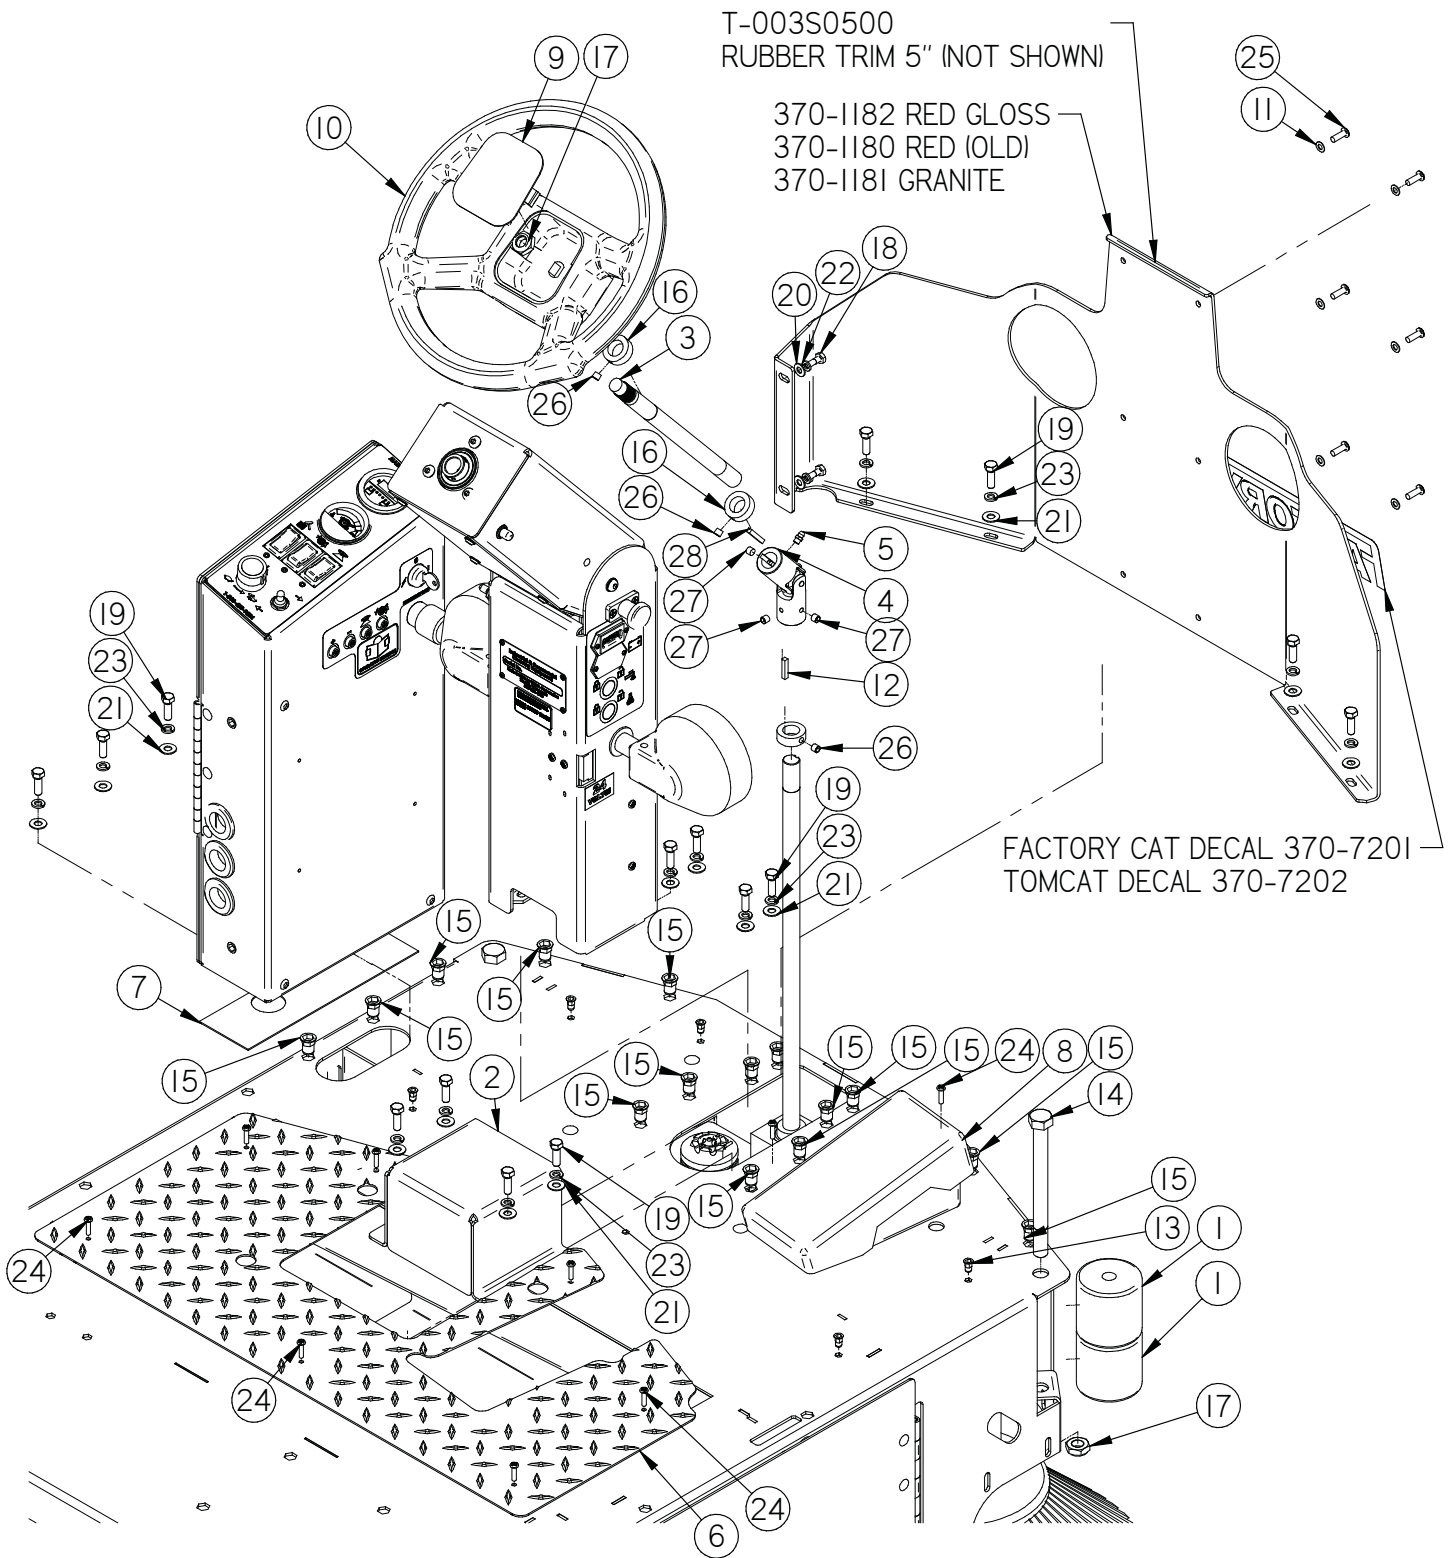

Item	Part No.	Part Description	Qty.
1	21-1127	ROLLER	2
2	250-1173	DRIVE COVER	1
3	290-7090	STEERING SHAFT, UPPER	1
4	290-7110	U-JOINT	1
5	290-7111	1/4-28 ZERK FITTING	1
6	370-1610	NON SKID FLOOR PLATE	1
7	370-2004	CENTRAL COMMAND DUST CURTAIN	1
8	8-290	FOOT PEDAL	1
9	8-701A	STEERING COVER	1
10	8-703	STEERING WHEEL	1
11	H-00282	FW 1/4" NYLON	6
12	H-01125	3/16" X 1" KEY	1
13	H-02309	HCN #10-32, LG CRIMP	5
14	H-13327	HB 5/8"- 11 X 7"	2
15	H-312NCNL	HCN 5/16"-18 LG	15
16	H-33376	SET SCREW SHAFT COLLAR, 3/4" ID X 9/16 LG	3
17	H-37038	JNYL 5/8"- 11	2
18	H-70003	HCS 1/4"-20 X 3/4" SS	2
19	H-70055	HCS 5/16"- 18 X 1" SS	15
20	H-71013	FW 1/4 ID X 5/8 OD SS	2
21	H-71015	FW 5/16 ID X 3/4 OD SS	15
22	H-71063	LW 1/4" SS	2
23	H-71065	LW 5/16" SS	15
24	H-72534	PPH #10-32 X 3/4" S/S	9
25	H-73754	BHSCS 1/4 - 20 X 3/4" SS	6
26	H-81983	5/16" X 1/4" KURL SET SCREW	3
27	H-82022	5/16-24" X 1/4" KURL SET SCREW	3
28	H-K14320	3/16" X 1 1/4" KEY	1