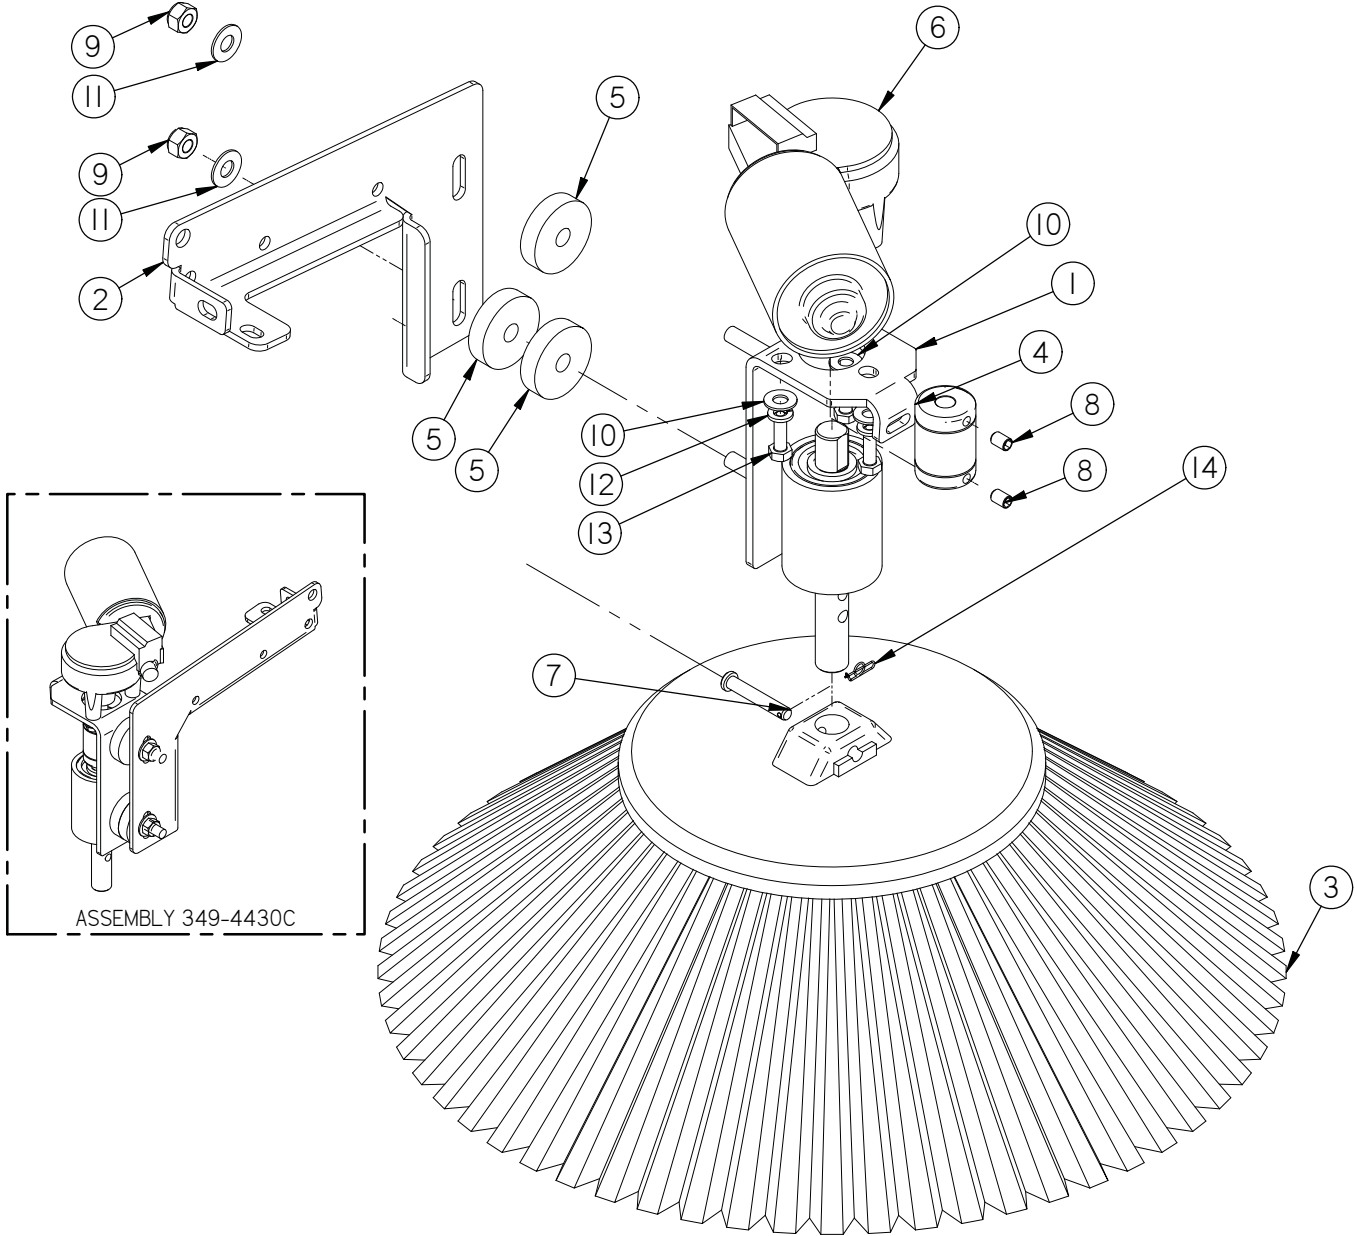

Item	Part No.	Part Description	Qty.
1	290-8750B	MOTOR MOUNT ASSEMBLY	1
2	349-4430	SIDE BROOM LIFT ARM, LH	1
3	4-402	SIDE BROOM POLYPROPYLENE	1
4	4-444	BROOM SAFETY DRIVE CPLG	1
5	4-446	GROMMET-3/8 ID X 1-1/2 OD X .375	3
6	8-220	SIDE BROOM MOTOR	1
7	H-0156730	1/4" X 1 1/2" CLEVIS PIN	1
8	H-25381	1/4"-20 X 3/8" KURL SET SCREW	2
9	H-70861	NYLOK 5/16" - 18 SS	2
10	H-71013	FW 1/4 ID X 5/8 OD SS	3
11	H-71015	FW 5/16 ID X 3/4 OD SS	2
12	H-71063	LW 1/4" SS	3
13	H-M82550	HCS M6-1.0 X 20 SS	3
14	H-RUE8	RUE RING COTTER	1