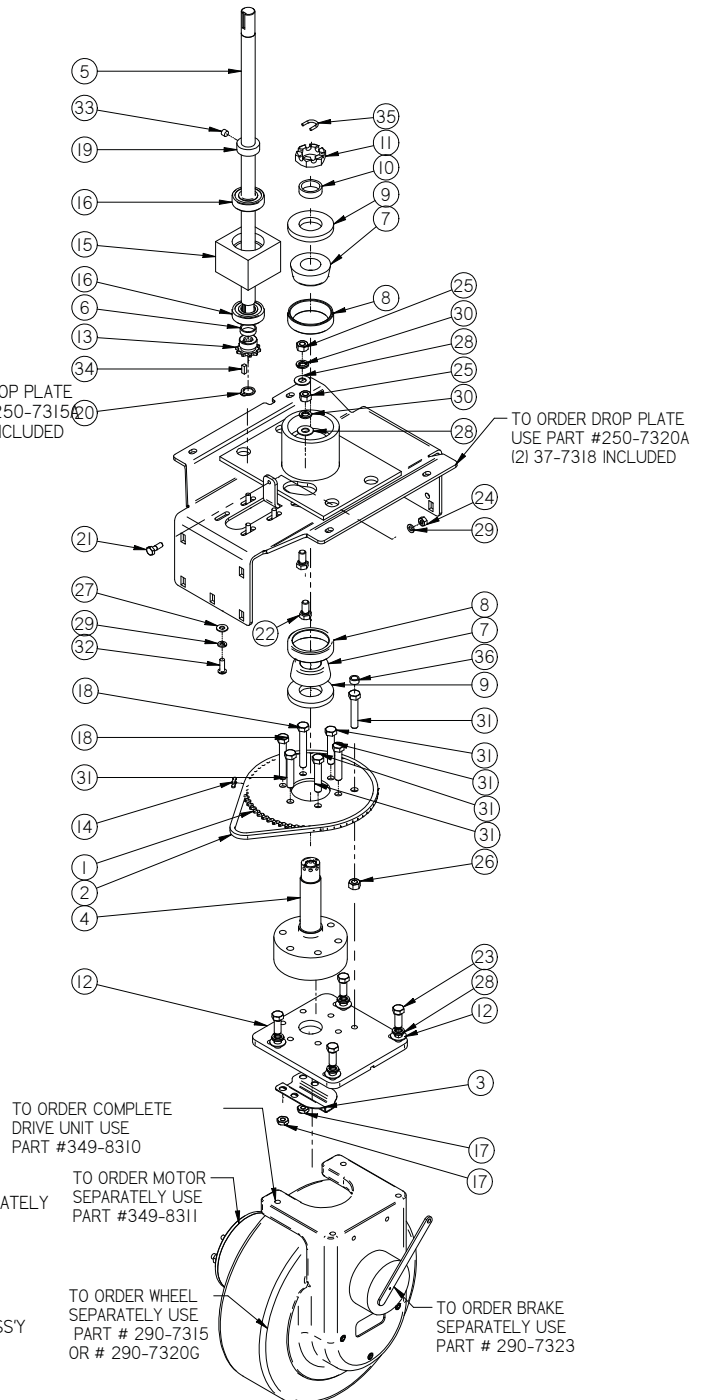

## 10" Front Drive

Item	Part No.	Part Description	Qty.
1	250-7120	STEERING SHAFT, LOWER	1
2	250-7314	60 TOOTH STEERING SPROCKET	1
3	250-7326	PIVOT PLATE	1
4	250-7327	STEERING CHAIN	1
5	250-7328	WIRE GUIDE	1
6	250-7332	STEERING SHAFT	1
7	290-1218	SPACER 7/8" OD. X 3/4" ID X 1/4" LG	1
8	37-7317	TAPERED ROLLER BEARING	2
9	37-7318	BEARING CAP	2
10	37-7319	STEERING SHAFT SEAL	2
11	37-7320	PRE LOAD SLEEVE	1
12	37-7321	SLOTTED NUT, 2.0 - 12	1
13	5-826	10 TOOTH SPROCKET	1
14	5-831	MASTER LINK	1
15	8-723	BEARING BLOCK	1
16	8-723B	BEARING	2
17	H-0171004	JNYL 3/8- 24 SS	2
18	H-0172951	HCS 3/8"- 24 X 2-1/2" SS FULL THREADED	2
19	H-25379	SETScrew, KCP, 1/4"-20 X 1/4"	2
20	H-33376	SET SCREW SHAFT COLLAR, 3/4" ID X 9/16 LG	1
21	H-68013	SNAPRING 5/8"	1
22	H-70003	HCS 1/4"-20 X 5/8" SS	1
23	H-70103	HCS 3/8"-16 X 3/4" SS	2
24	H-70105	HCS 3/8"- 16 X 1" SS	4
25	H-70710	HN 1/4"- 20 SS	1
26	H-70712	HN 3/8"-16 SS	2
27	H-70732	HN 3/8"- 24 SS	1
28	H-71013	FW 1/4 ID X 5/8 OD SS	4
29	H-71017	FW 3/8 ID X 7/8 OD SS	6
30	H-71063	LW 1/4" SS	5
31	H-71067	LW 3/8" SS	6
32	H-72949	HCS 3/8"- 24 X 2" SS FULL THREADED	5
33	H-73754	BHSCS 1/4 - 20 X 3/4" SS	4
34	H-81983	5/16" X 1/4" KURL SET SCREW	1
35	H-K1432	3/16" X 1/2" KEY	1
36	M-938IT24	S-HOOK	1
37	T-050B0025	5/16 ID x 1/4" LG BLACK HOSE	1

Item	Part No.	Part Description	Qty.
1	290-8750B	MOTOR MOUNT ASSEMBLY	1
2	349-4430	SIDE BROOM LIFT ARM, LH	1
3	4-402	SIDE BROOM POLYPROPYLENE	1
4	4-444	BROOM SAFETY DRIVE CPLG	1
5	4-446	GROMMET-3/8 ID X 1-1/2 OD X .375	3
6	8-220	SIDE BROOM MOTOR	1
7	H-0156730	1/4" X 1 1/2" CLEVIS PIN	1
8	H-25381	1/4"-20 X 3/8" KURL SET SCREW	2
9	H-70861	NYLOK 5/16" - 18 SS	2
10	H-71013	FW 1/4 ID X 5/8 OD SS	3
11	H-71015	FW 5/16 ID X 3/4 OD SS	2
12	H-71063	LW 1/4" SS	3
13	H-M82550	HCS M6-1.0 X 20 SS	3
14	H-RUE8	RUE RING COTTER	1