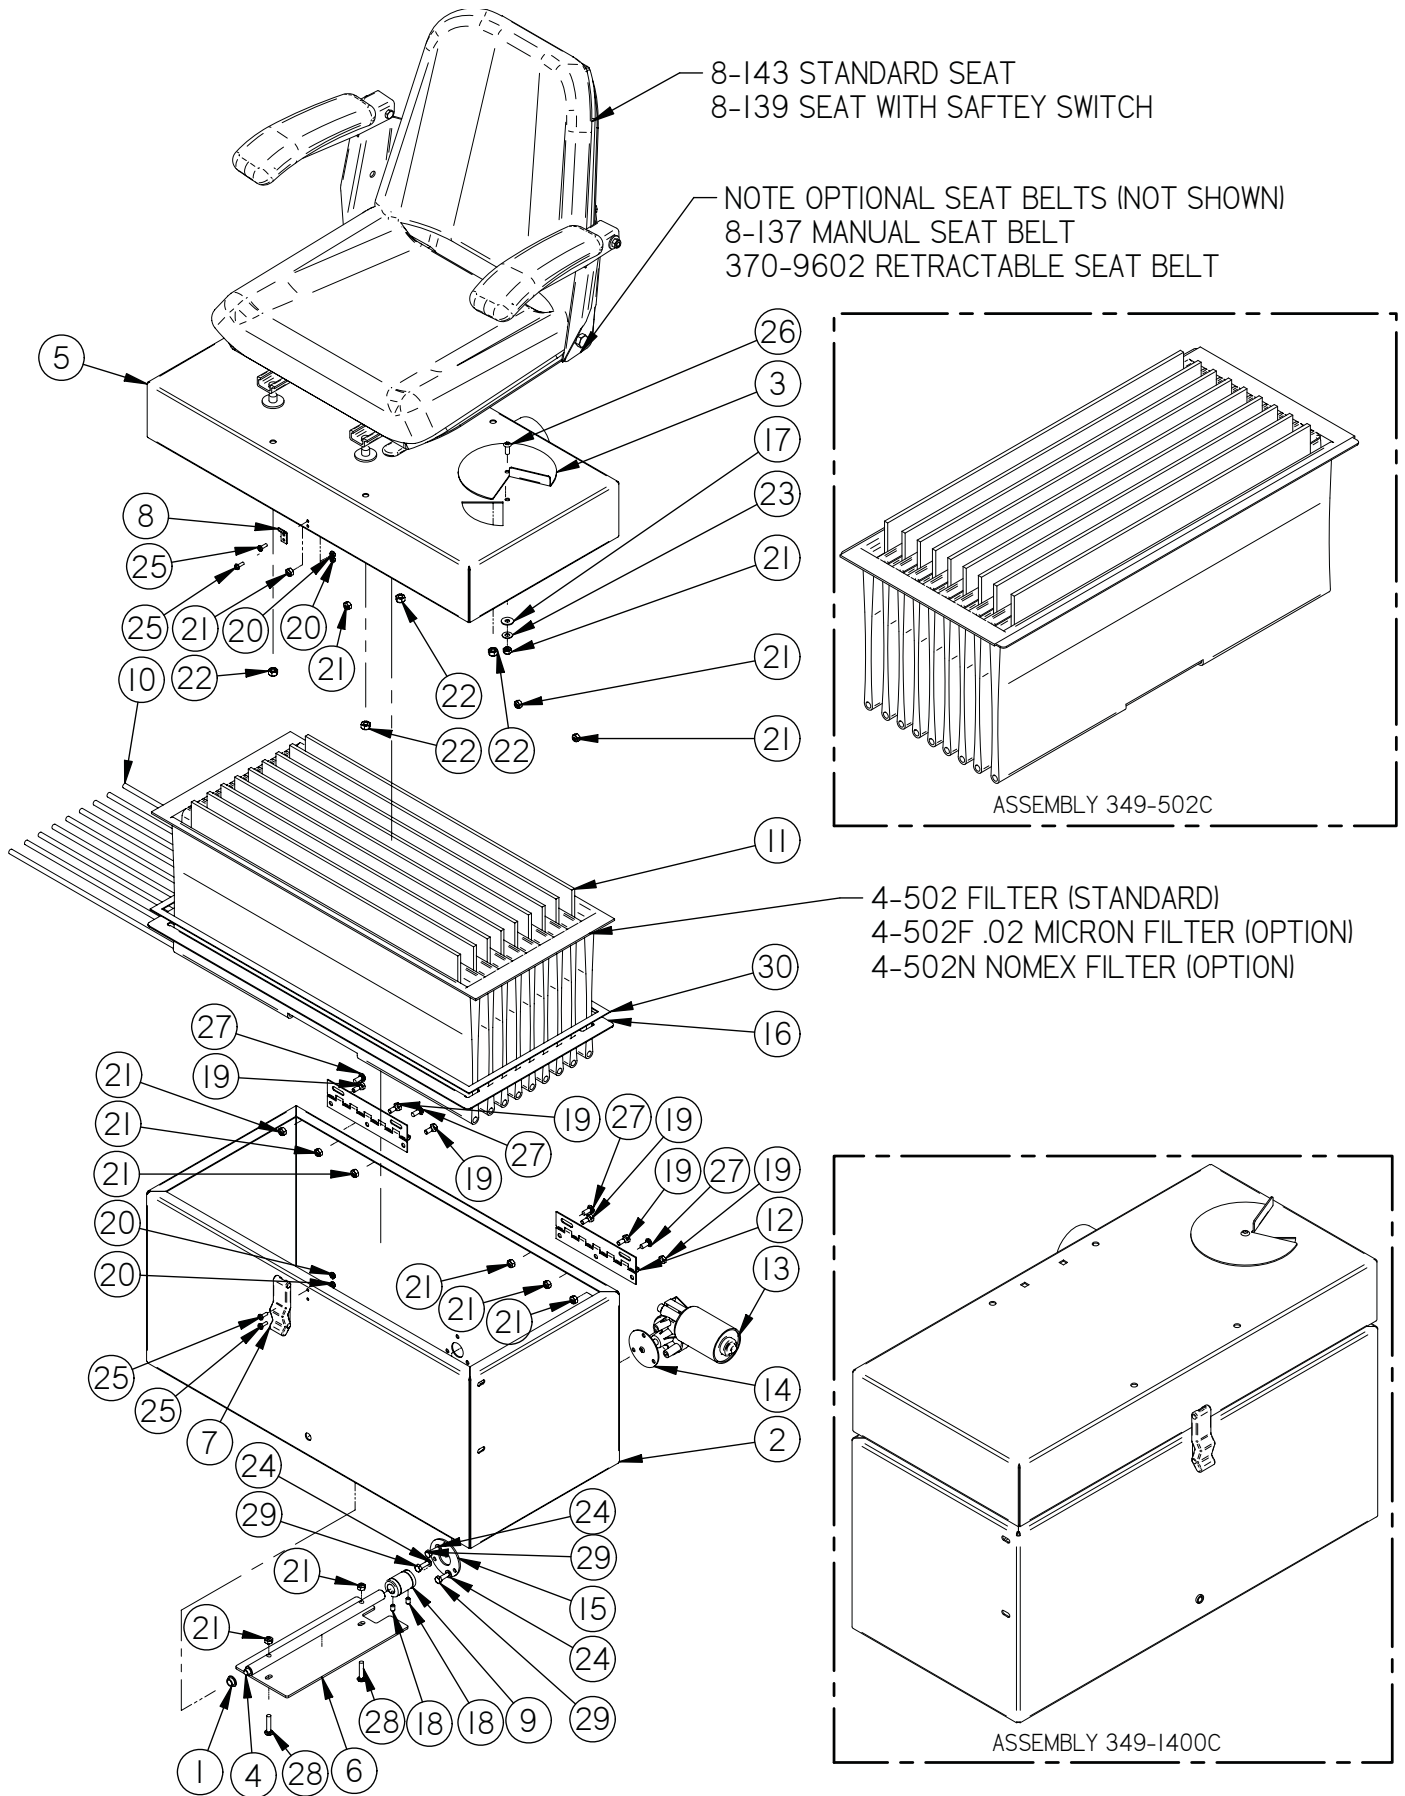

Item	Part No.	Part Description	Qty.
1	290-1233	3/8" ID, 1/2" OD, 1/4" LG BEARING	1
2	349-1400	FILTER CHAMBER	1
3	349-1405	FILTER CHAMBER VENT LID	1
4	349-4450	FILTER SHAKER SHAFT	1
5	349-9524	FILTER HOOD	1
6	349-9549	FILTER BEATER BAR PLATE	1
7	4-124	LATCH	1
8	4-124	CLIP, LATCH	1
9	4-444	BROOM SAFETY DRIVE CPLG	1
10	4-503A	FILTER WEIGHT ROD	9
11	4-521A	FILTER SEPARATOR	9
12	8-180	HINGE, 6-7/8" S/S	2
13	8-221	24 VOLT/100 RPM MOTOR	1
14	8-222	MOTOR GASKET	1
15	8-223	GASKET BACKING PLATE	1
16	8-505	FILTER FRAME	1
17	H-02739	FW, 17/32" ID X 3/4" OD X 1/16" TH, TEFLON	1
18	H-25381	1/4"-20 X 3/8" KURL SET SCREW	2
19	H-70002	HCS 1/4"-20 X 5/8" SS	6
20	H-70856	NYLOK #8-32 SS	4
21	H-70860	NYLOK 1/4"- 20 SS	13
22	H-70861	NYLOK 5/16" - 18 SS	4
23	H-71013	FW 1/4 ID X 5/8 OD SS	1
24	H-71063	LW 1/4" SS	3
25	H-72398	PPH #8-32 X 1/2" S/S	4
26	H-73753	BHSCS 1/4 - 20 X 5/8" SS	1
27	H-74418	CB 1/4"- 20 X 5/8" S/S	4
28	H-74421	CB 1/4"- 20 X 1-1/4" SS	2
29	H-M82550	HCS M6-1.0 X 20 SS	3
30	T-00257600	1/2" DBL SIDED TAPE	1