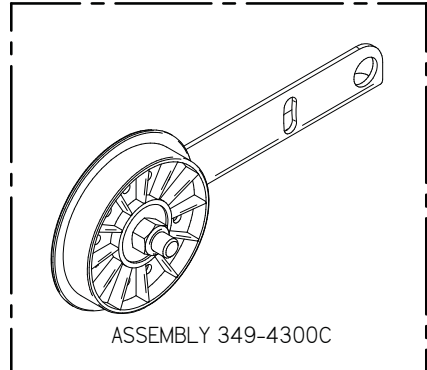

10 Main Broom Driver and Idler Arm

USE THIS PAGE FOR MACINES WITH A SERIAL NUMBER OF 57313 AND HIGHER