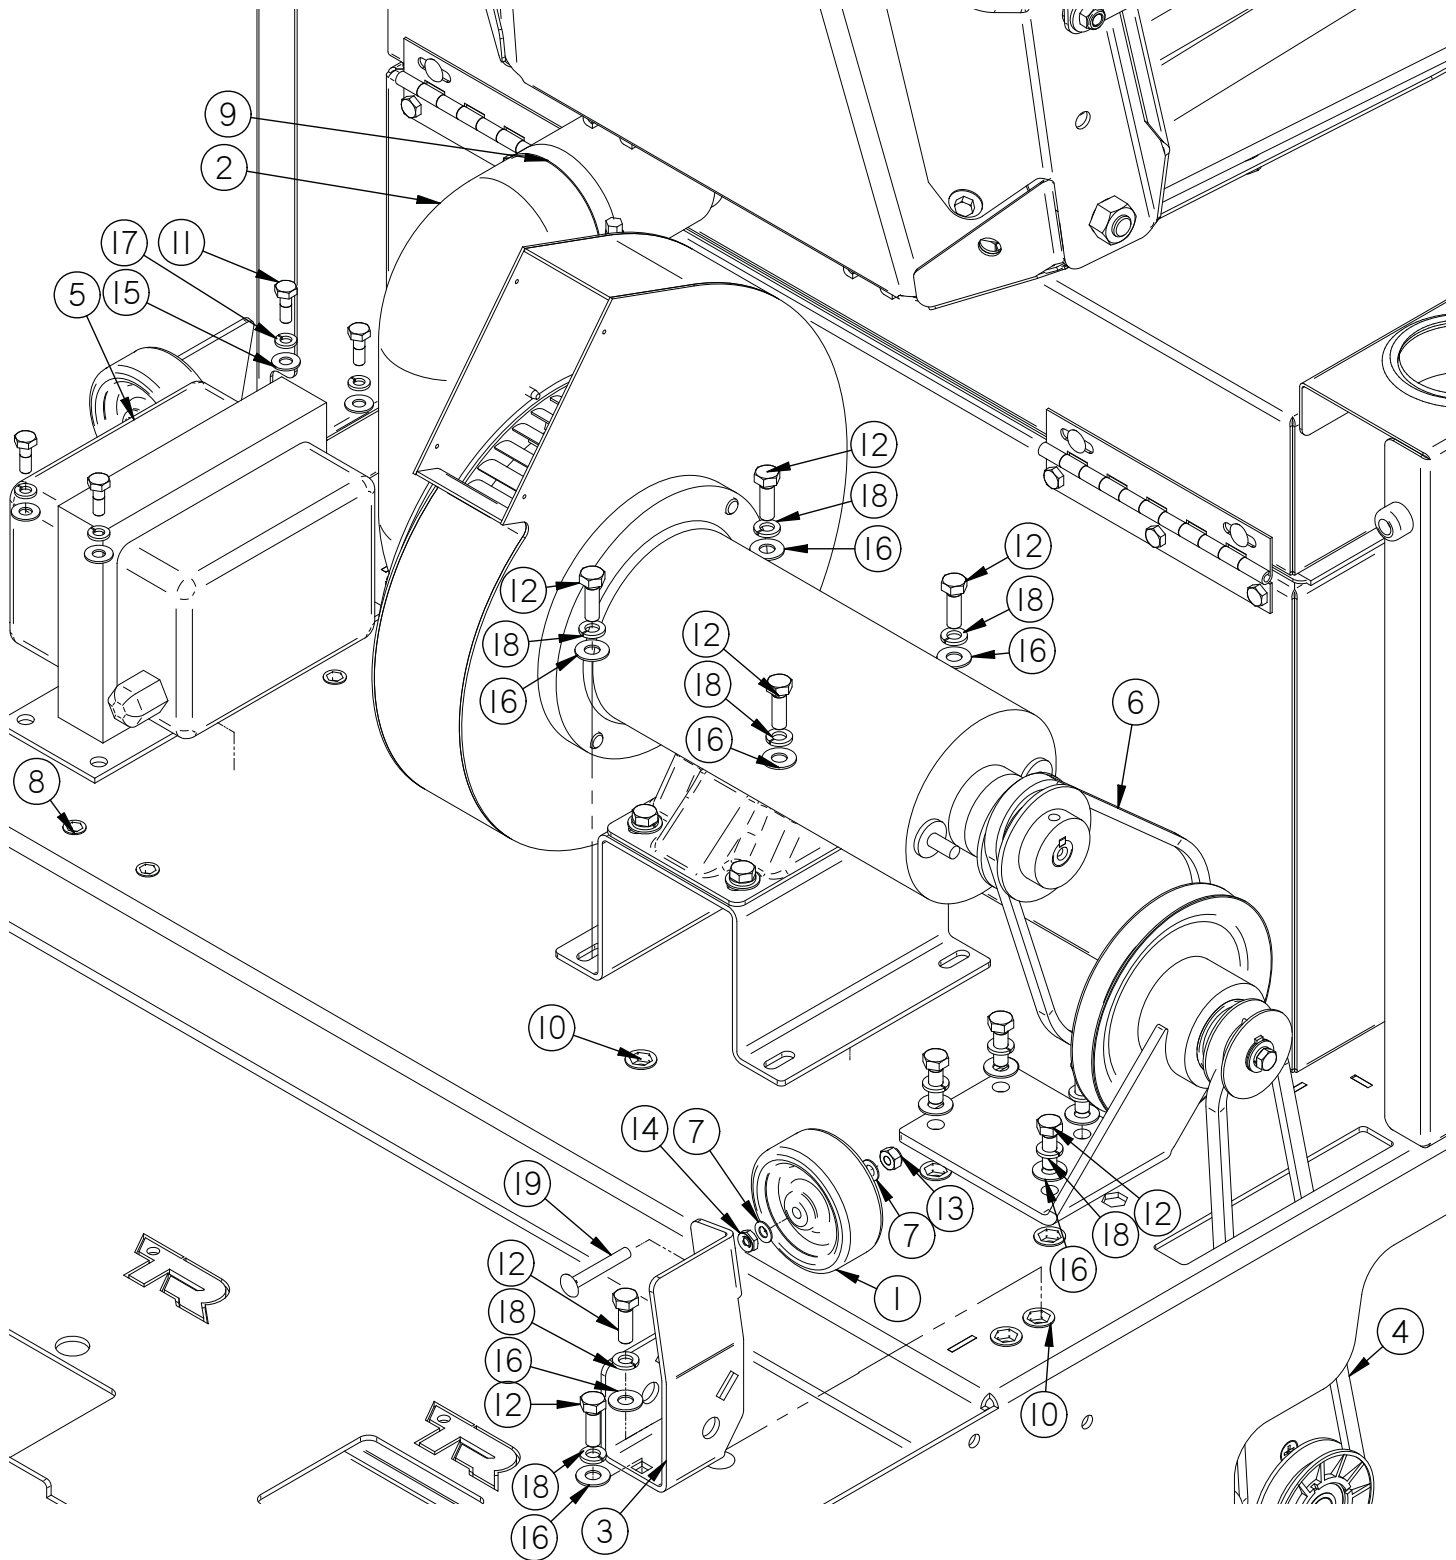

34 Main Broom Motor and Jackshaft

Item	Part No.	Part Description	Qty.
1	21-7600	SIDE WHEEL (GREY)	1
2	349-0020	3 INCH ID X 20 INCH LG. VAC HOSE	1
3	349-1140	MAINBROOM PULLEY BRACKET	1
4	349-3020	MAIN BROOM BELT	1
5	8-244	BATTERY CHARGER, ON-BOARD, 25 AMP, 110V	1
6	8-301	MOTOR TO JACK SHAFT BELT	1
7	H-00282	FW 1/4" NYLON	2
8	H-00918	HCN 1/4"-20 LG	3
9	H-0427619	CLAMP 2" - 3"	1
10	H-312NCNL	HCN 5/16"-18 LG	8
11	H-70003	HCS 1/4"-20 X 3/4" SS	4
12	H-70055	HCS 5/16"- 18 X 1" SS	10
13	H-70860	NYLOK 1/4"- 20 SS	1
14	H-70925	KN 1/4-20 S/S	1
15	H-71013	FW 1/4 ID X 5/8 OD SS	4
16	H-71015	FW 5/16 ID X 3/4 OD SS	10
17	H-71063	LW 1/4" SS	4
18	H-71065	LW 5/16" SS	10
19	H-74396	CB 1/4"- 20 X 1-3/4" SS	1