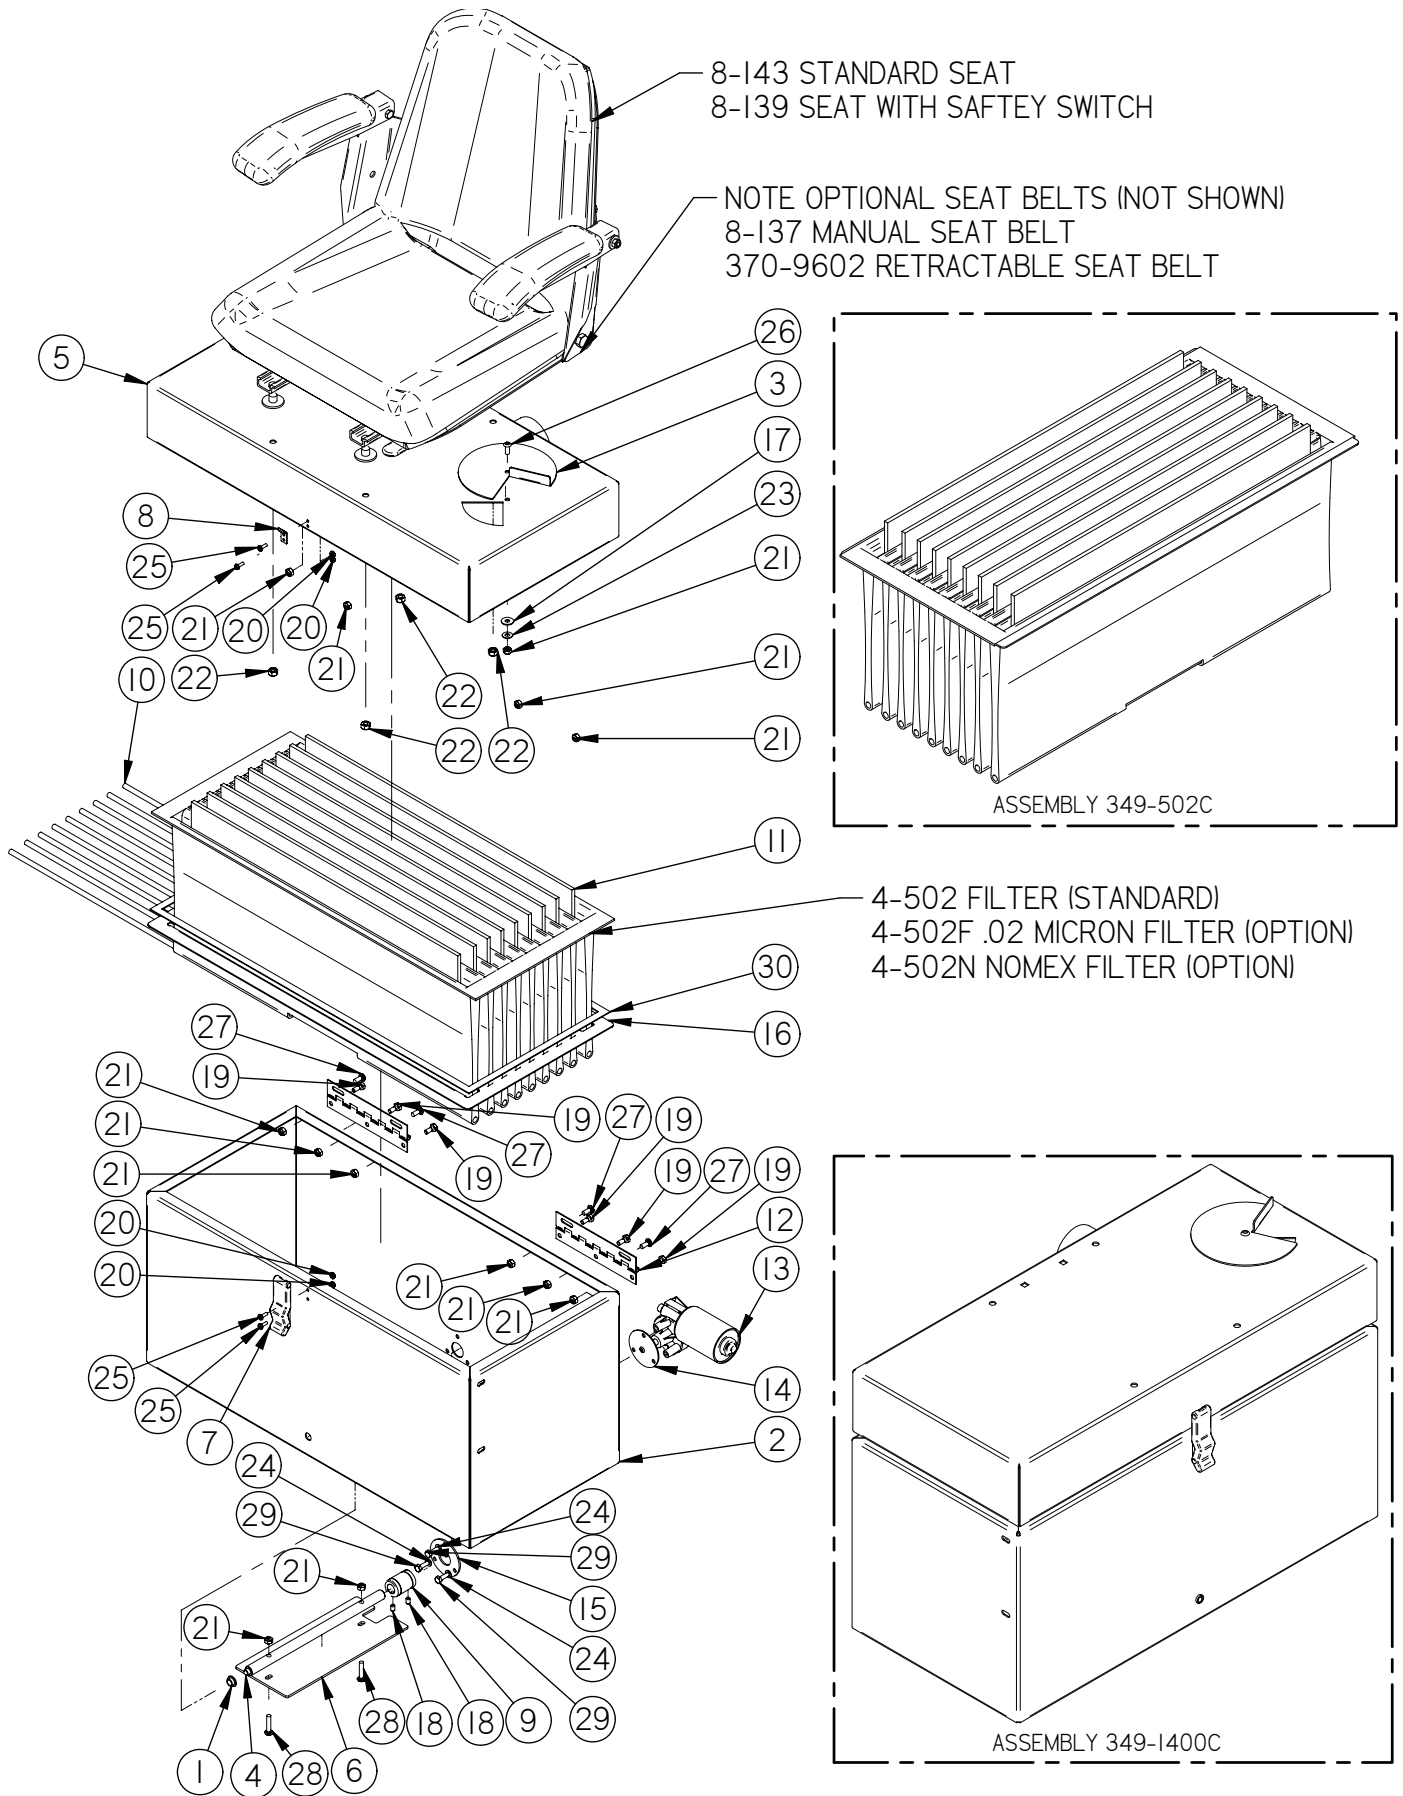

Item	Part No.	Part Description	Qty.
1	290-1233	3/8" ID, 1/2" OD, 1/4" LG BEARING	1
2	349-1400	FILTER CHAMBER	1
3	349-1405	FILTER CHAMBER VENT LID	1
4	349-4450	FILTER SHAKER SHAFT	1
5	349-9524	FILTER HOOD	1
6	349-9549	FILTER BEATER BAR PLATE	1
7	4-124	LATCH	1
8	4-124	CLIP, LATCH	1
9	4-444	BROOM SAFETY DRIVE CPLG	1
10	4-503A	FILTER WEIGHT ROD	9
11	4-521A	FILTER SEPARATOR	9
12	8-180	HINGE, 6-7/8" S/S	2
13	8-221	24 VOLT/100 RPM MOTOR	1
14	8-222	MOTOR GASKET	1
15	8-223	GASKET BACKING PLATE	1
16	8-505	FILTER FRAME	1
17	H-02739	FW, 17/32" ID X 3/4" OD X 1/16" TH, TEFLON	1
18	H-25381	1/4"-20 X 3/8" KURL SET SCREW	2
19	H-70002	HCS 1/4"-20 X 5/8" SS	6
20	H-70856	NYLOK #8-32 SS	4
21	H-70860	NYLOK 1/4"- 20 SS	13
22	H-70861	NYLOK 5/16" - 18 SS	4
23	H-71013	FW 1/4 ID X 5/8 OD SS	1
24	H-71063	LW 1/4" SS	3
25	H-72398	PPH #8-32 X 1/2" S/S	4
26	H-73753	BHSCS 1/4 - 20 X 5/8" SS	1
27	H-74418	CB 1/4"- 20 X 5/8" S/S	4
28	H-74421	CB 1/4"- 20 X 1-1/4" SS	2
29	H-M82550	HCS M6-1.0 X 20 SS	3
30	T-00257600	1/2" DBL SIDED TAPE	1