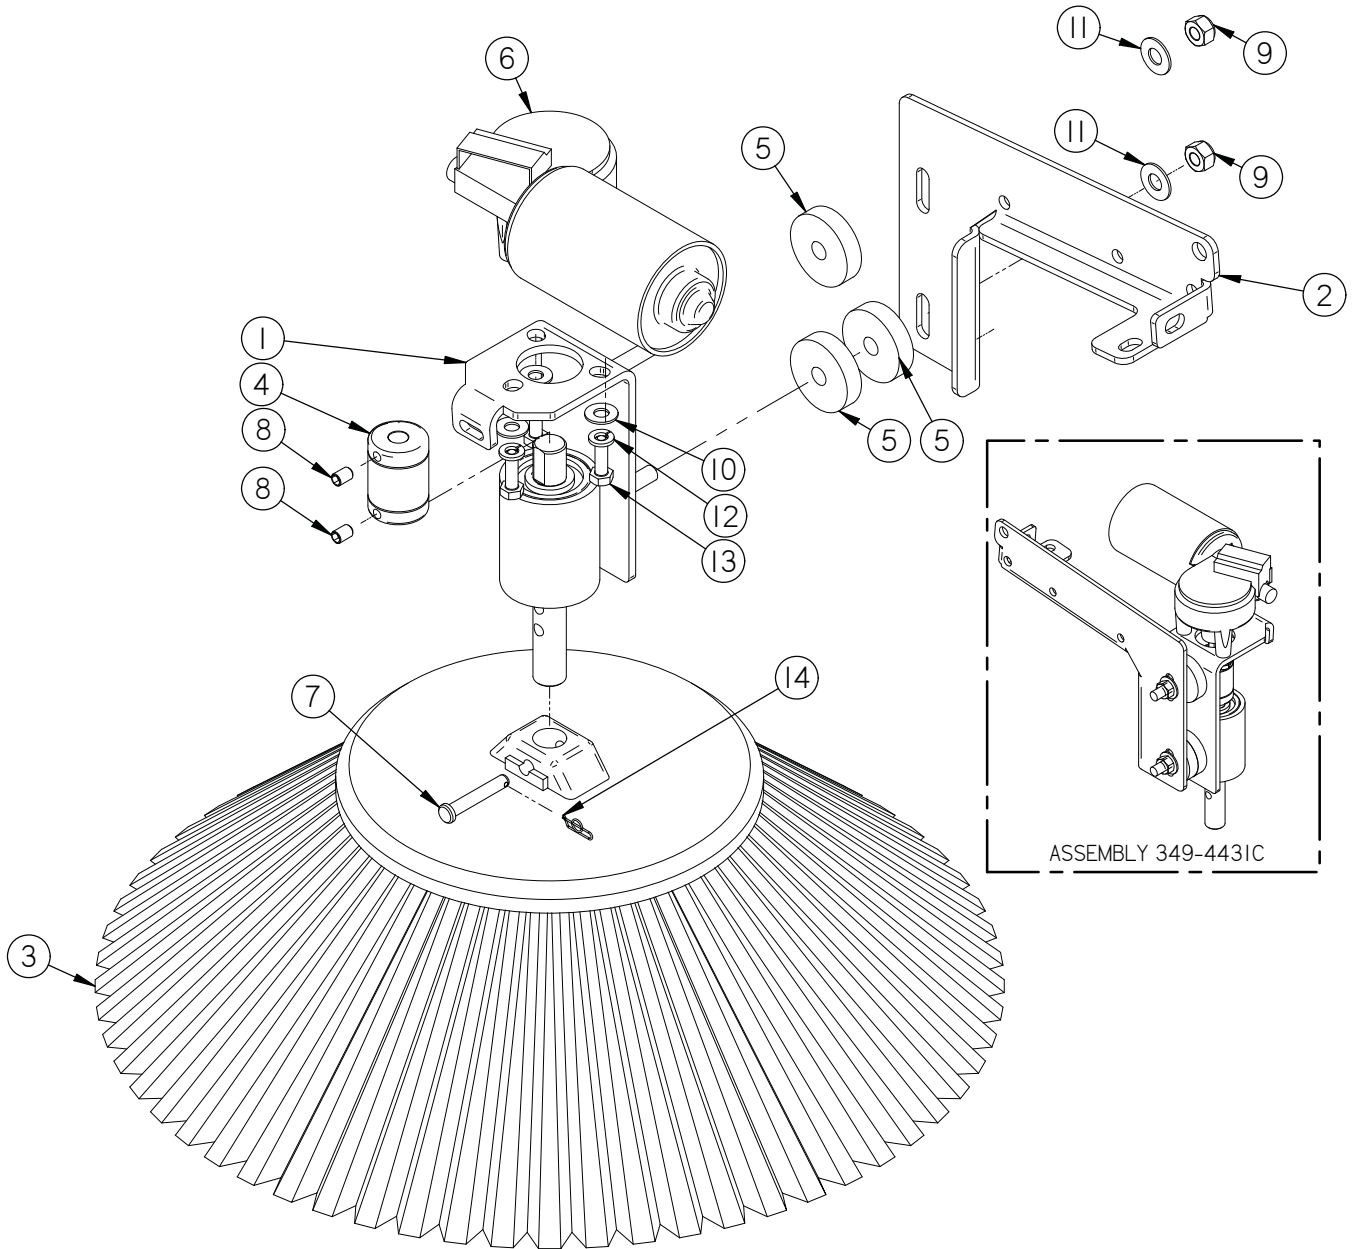

10" Front Drive Standard

12" Front Drive Optional

10" Front Drive

Item	Part No.	Part Description	Qty.
1	250-7120	STEERING SHAFT, LOWER	1
2	250-7314	60 TOOTH STEERING SPROCKET	1
3	250-7326	PIVOT PLATE	1
4	250-7327	STEERING CHAIN	1
5	250-7328	WIRE GUIDE	1
6	250-7332	STEERING SHAFT	1
7	290-1218	SPACER 7/8" OD. X 3/4" ID X 1/4" LG	1
8	37-7317	TAPERED ROLLER BEARING	2
9	37-7318	BEARING CAP	2
10	37-7319	STEERING SHAFT SEAL	2
11	37-7320	PRE LOAD SLEEVE	1
12	37-7321	SLOTTED NUT, 2.0 - 12	1
13	5-826	10 TOOTH SPROCKET	1
14	5-831	MASTER LINK	1
15	8-723	BEARING BLOCK	1
16	8-723B	BEARING	2
17	H-0171004	JNYL 3/8- 24 SS	2
18	H-0172951	HCS 3/8"- 24 X 2-1/2" SS FULL THREADED	2
19	H-25379	SETScrew, KCP, 1/4"-20 X 1/4"	2
20	H-33376	SET SCREW SHAFT COLLAR, 3/4" ID X 9/16 LG	1
21	H-68013	SNAPRING 5/8"	1
22	H-70003	HCS 1/4"-20 X 5/8" SS	1
23	H-70103	HCS 3/8"-16 X 3/4" SS	2
24	H-70105	HCS 3/8"- 16 X 1" SS	4
25	H-70710	HN 1/4"- 20 SS	1
26	H-70712	HN 3/8"-16 SS	2
27	H-70732	HN 3/8"- 24 SS	1
28	H-71013	FW 1/4 ID X 5/8 OD SS	4
29	H-71017	FW 3/8 ID X 7/8 OD SS	6
30	H-71063	LW 1/4" SS	5
31	H-71067	LW 3/8" SS	6
32	H-72949	HCS 3/8"- 24 X 2" SS FULL THREADED	5
33	H-73754	BHSCS 1/4 - 20 X 3/4" SS	4
34	H-81983	5/16" X 1/4" KURL SET SCREW	1
35	H-K1432	3/16" X 1/2" KEY	1
36	M-938IT24	S-HOOK	1
37	T-050B0025	5/16 ID x 1/4" LG BLACK HOSE	1

6 Side Broom Left Hand

Item	Part No.	Part Description	Qty.
1	290-8750B	MOTOR MOUNT ASSEMBLY	1
2	349-4430	SIDE BROOM LIFT ARM, LH	1
3	4-402	SIDE BROOM POLYPROPYLENE	1
4	4-444	BROOM SAFETY DRIVE CPLG	1
5	4-446	GROMMET-3/8 ID X 1-1/2 OD X .375	3
6	8-220	SIDE BROOM MOTOR	1
7	H-0156730	1/4" X 1 1/2" CLEVIS PIN	1
8	H-25381	1/4"-20 X 3/8" KURL SET SCREW	2
9	H-70861	NYLOK 5/16" - 18 SS	2
10	H-71013	FW 1/4 ID X 5/8 OD SS	3
11	H-71015	FW 5/16 ID X 3/4 OD SS	2
12	H-71063	LW 1/4" SS	3
13	H-M82550	HCS M6-1.0 X 20 SS	3
14	H-RUE8	RUE RING COTTER	1