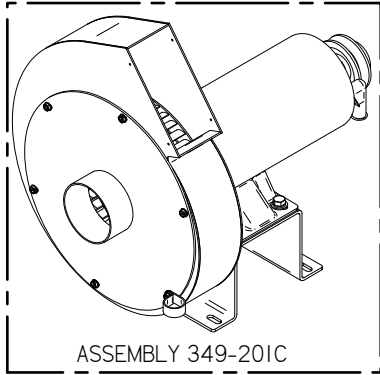

Item	Part No.	Part Description	Qty.
1	290-2780	TERMINAL BOOT, BLACK	2
2	290-9523	BLOWER DOOR PLATE	1
3	349-201	24V 2000 RPM,TWIN SHAFT MOTOR	1
4	349-5110	BLOWER HOUSING	1
5	4-201B	MOTOR CRADLE	1
6	4-301	MAIN DRIVE PULLEY	1
7	4-512	BLOWER WHEEL	1
8	8-165	MOTOR SUPPORT BRACKET	1
9	H-0127296	LOOP CLAMP, 1.0"	1
10	H-25484	5/16" X 5/16" KURL SET SCREW	2
11	H-25485	5/16" X 3/8" KURL SET SCREW	1
12	H-31810	HW #10 X 1/2	6
13	H-70053	HCS 5/16"- 18 X 3/4" SS	4
14	H-70103	HCS 3/8"-16 X 3/4" SS	4
15	H-71015	FW 5/16 ID X 3/4 OD SS	4
16	H-71065	LW 5/16" SS	4
17	H-K14320	3/16" X 1 1/4" KEY	2