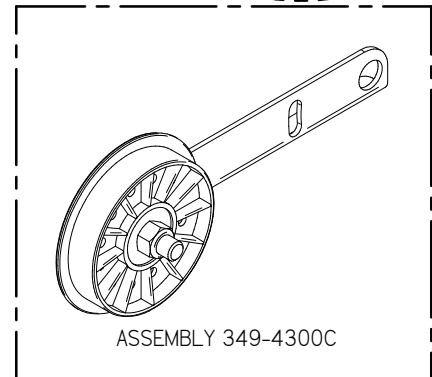

USE THIS PAGE FOR MACINES WITH A SERIAL NUMBER OF 57313 AND HIGHER