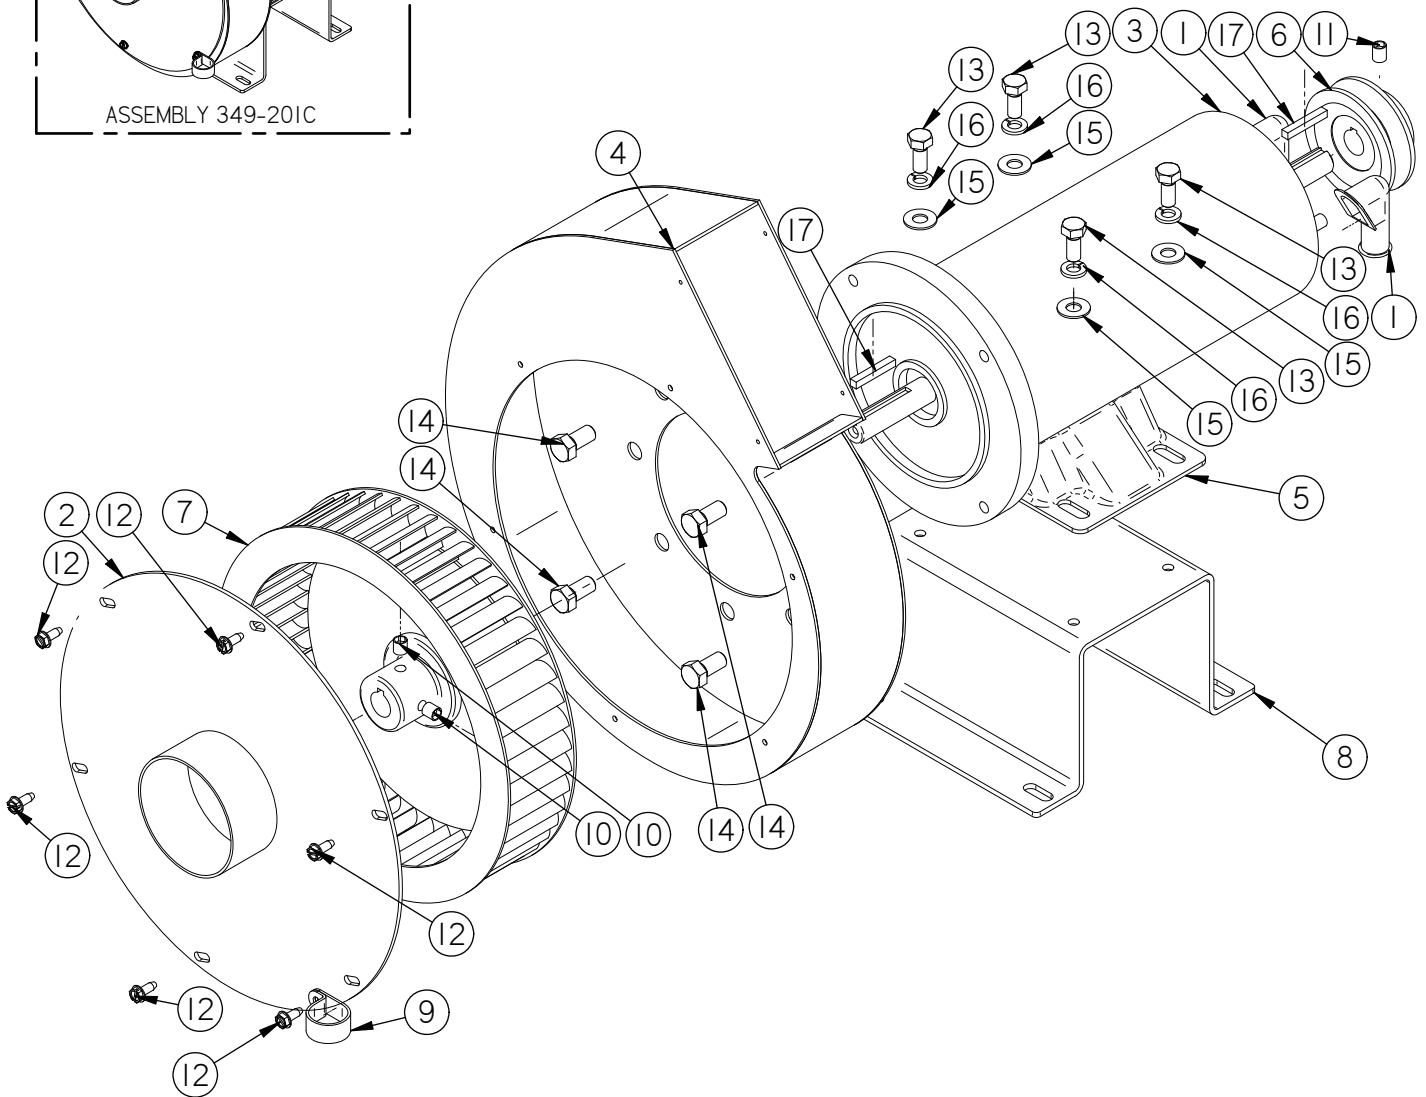

Item	Part No.	Part Description	Qty.
1	290-2780	TERMINAL BOOT, BLACK	2
2	290-9523	BLOWER DOOR PLATE	1
3	349-201	24V 2000 RPM,TWIN SHAFT MOTOR	1
4	349-5110	BLOWER HOUSING	1
5	4-201B	MOTOR CRADLE	1
6	4-301	MAIN DRIVE PULLEY	1
7	4-512	BLOWER WHEEL	1
8	8-165	MOTOR SUPPORT BRACKET	1
9	H-0127296	LOOP CLAMP, 1.0"	1
10	H-25484	5/16" X 5/16" KURL SET SCREW	2
11	H-25485	5/16" X 3/8" KURL SET SCREW	1
12	H-31810	HW #10 X 1/2	6
13	H-70053	HCS 5/16"- 18 X 3/4" SS	4
14	H-70103	HCS 3/8"-16 X 3/4" SS	4
15	H-71015	FW 5/16 ID X 3/4 OD SS	4
16	H-71065	LW 5/16" SS	4
17	H-K14320	3/16" X 1 1/4" KEY	2