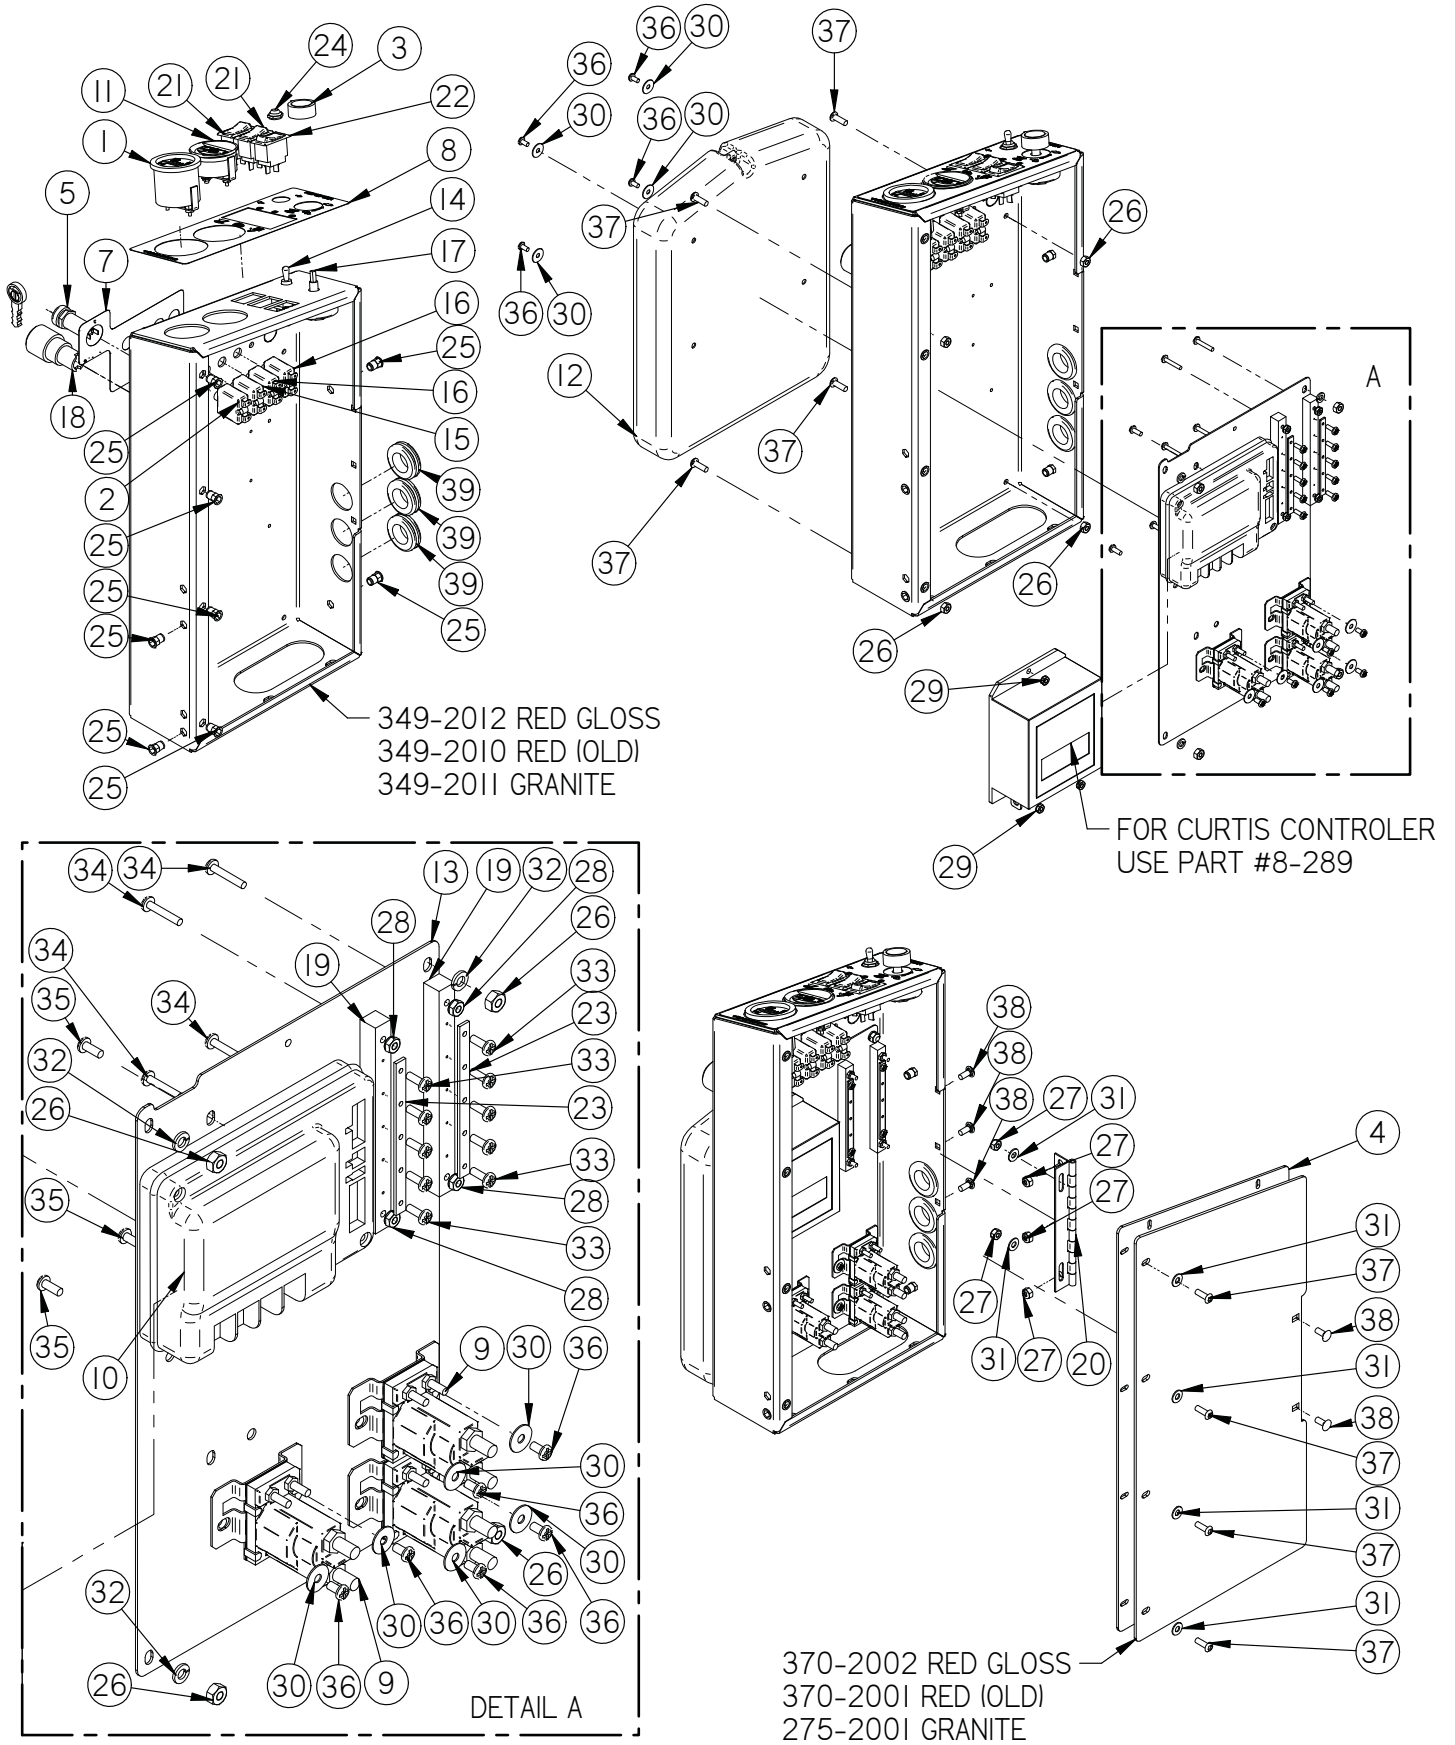

16 Steering Tower

Item	Part No.	Part Description	Qty.
1	290-1247	BRONZE THRUST BEARING, .50" ID X 1.0" OD X 1/16" TH	2
2	290-1505	24 VOLT STICKER	1
3	290-7050	INDEX PLUNGER	1
4	370-1245	BUSHING	2
5	370-7204	METER STICKER	1
6	370-7206	PATENT PLATE	1
7	370-8920	TOGGLE, ON-OFF SPST	1
8	4-259	CONNECTOR, RED 50, HOUSING ONLY	1
9	4-352	BEARING	1
10	4-364A	FLANGE, 1.75" ID	2
11	8-262	HOUR METER	1
12	8-263	METER PLUG	1
13	8-291	HEADLIGHT	2
14	8-292	BACKUP ALARM	1
15	8-294B	PUSH BUTTON SWITCH, SILVER	1
16	H-00282	FW 1/4" NYLON	6
17	H-0172519	CB #10-32 X 5/8" SS	1
18	H-02239	3/8" NYLON LOOP CLAMP	1
19	H-11200	PROTECTIVE BOOT, TOGGLE SWITCH, (BLACK)	1
20	H-250HCN	HCN 1/4"-20	12
21	H-41007	AB4-3A BLIND RIVET	4
22	H-70711	HN 5/16"- 18 SS	4
23	H-70854	NYLOK #4-40 SS	4
24	H-70856	NYLOK #8-32 SS	2
25	H-70858	NYLOK #10-32 SS	3
26	H-70861	NYLOK 5/16" - 18 SS	2
27	H-71009	FW #10 SS	4
28	H-71010	FW #10 ID X 11/16 OD SS	2
29	H-71015	FW 5/16 ID X 3/4 OD SS	2
30	H-71065	LW 5/16" SS	4
31	H-72418	PPH #8-32 X 1" S/S	2
32	H-72490	PPH #4-40 X 3/4" S/S	4
33	H-72517	PPH #10-32 X 5/8" SS	2
34	H-72681	FHP #10-32 X 3/8" SS	2
35	H-73754	BHSCS 1/4 - 20 X 3/4" SS	6
36	H-73780	BHSCS 5/16-18 X 1	6