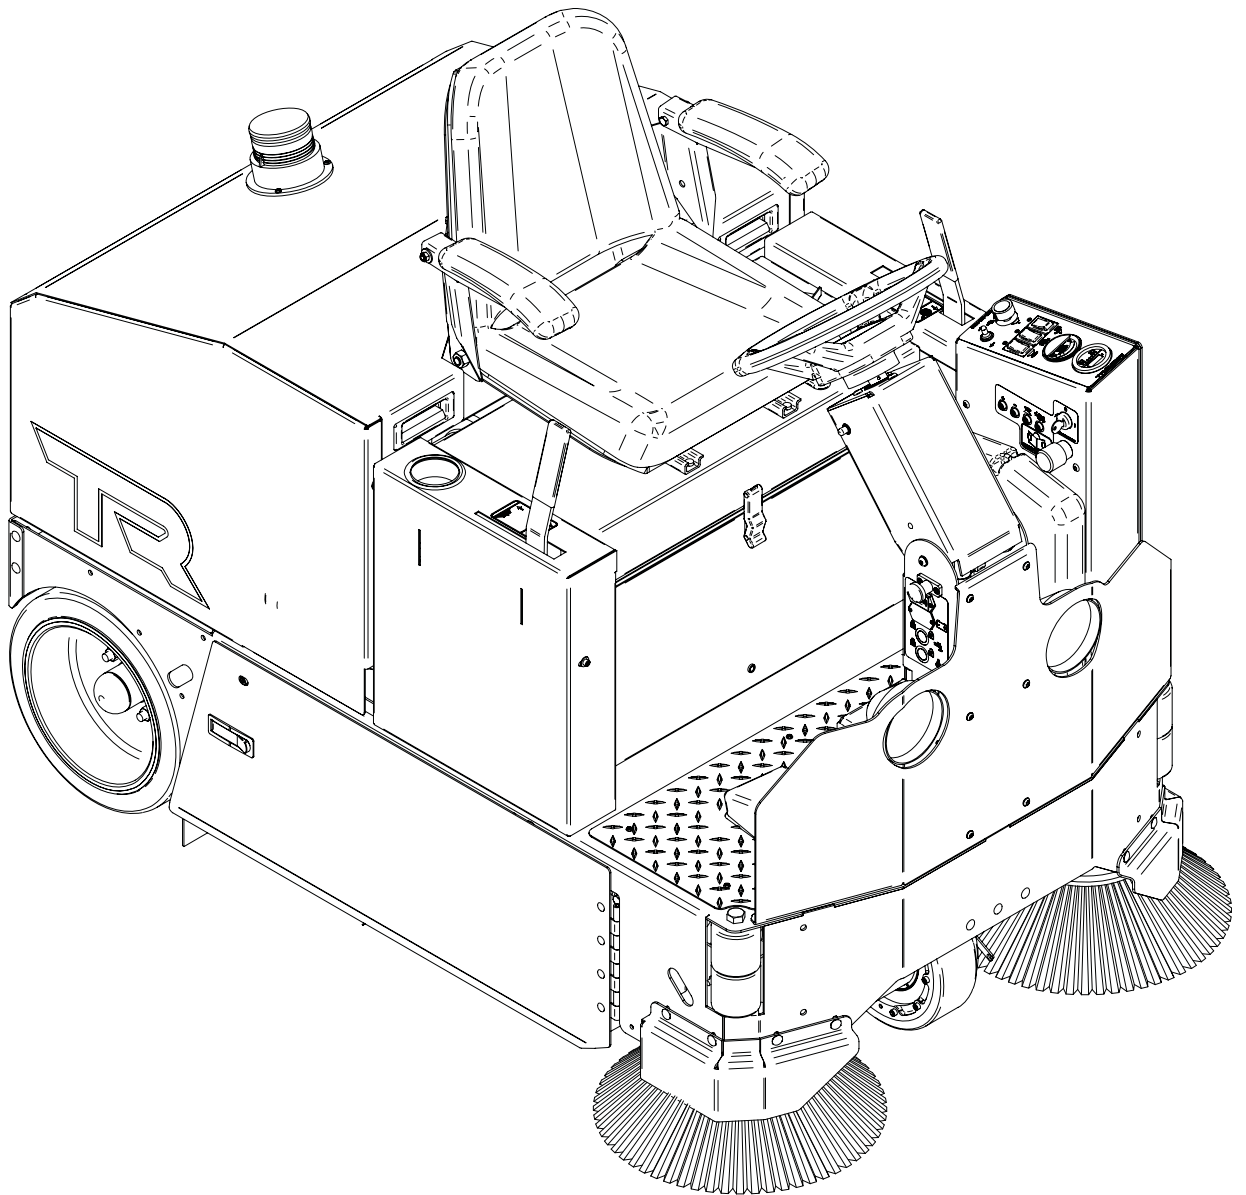

Version 14.0815

PARTS MANUAL

TR SERIES

R.P.S. Corporation
Phone: 1-800-450-9824
P.O. Box 241
Racine, Wisconsin 53401

Front Wheel.....	4
Side Broom Left Hand.....	6
Side Broom Right Hand.....	7
Front Wheel and Side Brooms.....	8
Main Broom Driver and Idler Arm.....	10
Hopper.....	12
Rear Axle.....	14
Steering Tower.....	16
Central Command.....	18
Central Command and Steering Tower.....	20
Filter Box.....	22
Main Broom Panel.....	24
Side Broom Panel.....	26
Filter Box and Panels.....	28
Main Broom Motor.....	30
Jackshaft.....	32
Main Broom Motor and Jackshaft.....	34
Rear Hood.....	36
Options.....	38
Blower Suction Box.....	40
Batteries.....	41
Common Wear Parts.....	42
Suggested parts inventory.....	43