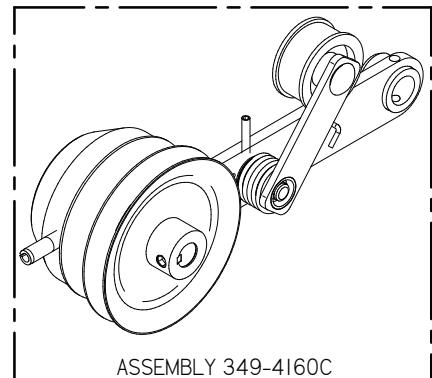

USE THIS PAGE FOR MACINES WITH A SERIAL NUMBER OF 57313 AND HIGHER