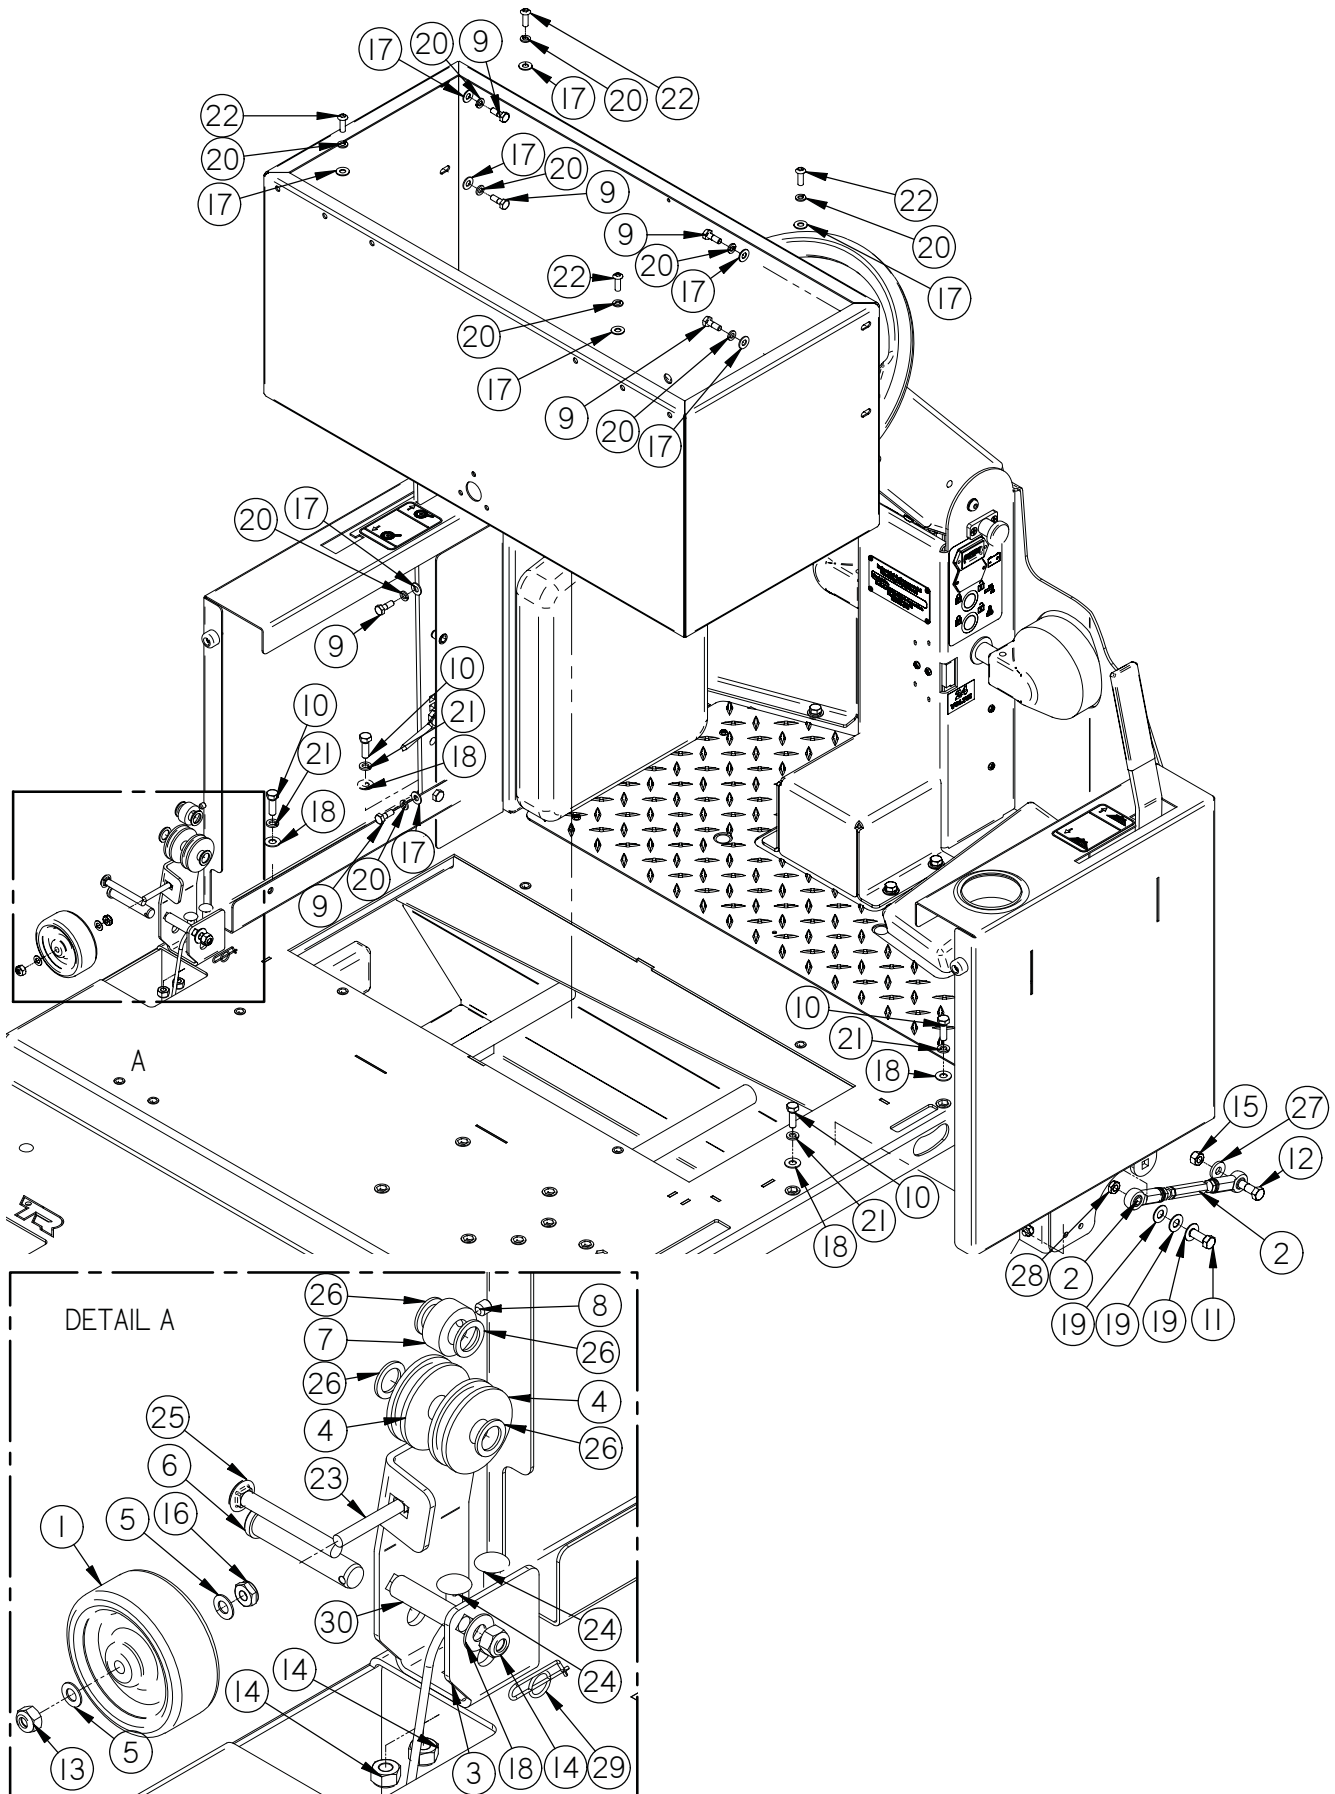

Item	Part No.	Part Description	Qty.
1	21-7600	SIDE WHEEL (GREY)	1
2	253-8440	ADJUSTABLE LATERAL ARM	1
3	349-1140	MAINBROOM PULLEY BRACKET	1
4	349-7721	PULLEY, NYLON	2
5	H-00282	FW 1/4" NYLON	2
6	H-0156773	CLEVIS PIN, 1/2" X 2-1/2"	1
7	H-03660	.1/2" ID X 7/16" LG SETSCREW SHAFT COLLAR	1
8	H-25379	SETSCREW, KCP, 1/4"-20 X 1/4"	1
9	H-70003	HCS 1/4"-20 X 3/4" SS	6
10	H-70055	HCS 5/16"- 18 X 1" SS	4
11	H-70105	HCS 3/8"- 16 X 1" SS	1
12	H-70109	HCS 3/8"- 16 X 1-1/2" SS	1
13	H-70860	NYLOK 1/4"- 20 SS	1
14	H-70861	NYLOK 5/16" - 18 SS	3
15	H-70862	NYLOK 3/8"-16 SS	1
16	H-70925	KN 1/4-20 S/S	1
17	H-71013	FW 1/4 ID X 5/8 OD SS	10
18	H-71015	FW 5/16 ID X 3/4 OD SS	5
19	H-71017	FW 3/8 ID X 7/8 OD SS	3
20	H-71063	LW 1/4" SS	10
21	H-71065	LW 5/16" SS	4
22	H-73754	BHSCS 1/4 - 20 X 3/4" SS	4
23	H-74396	CB 1/4"- 20 X 1-3/4" SS	1
24	H-74429	CB 5/16"- 18 X 3/4" SS	2
25	H-74434	CB 5/16"- 18 X 2.5" SS	1
26	H-76065	FW 1/2" NYLON	4
27	H-98025	FW 3/8" GRADE 8	1
28	H-NJ06C	JNYL 3/8- 16 SS	1
29	H-RUE22	1/2" RUE RING COTTER	1
30	T-031B0175	CABLE GUIDE	1