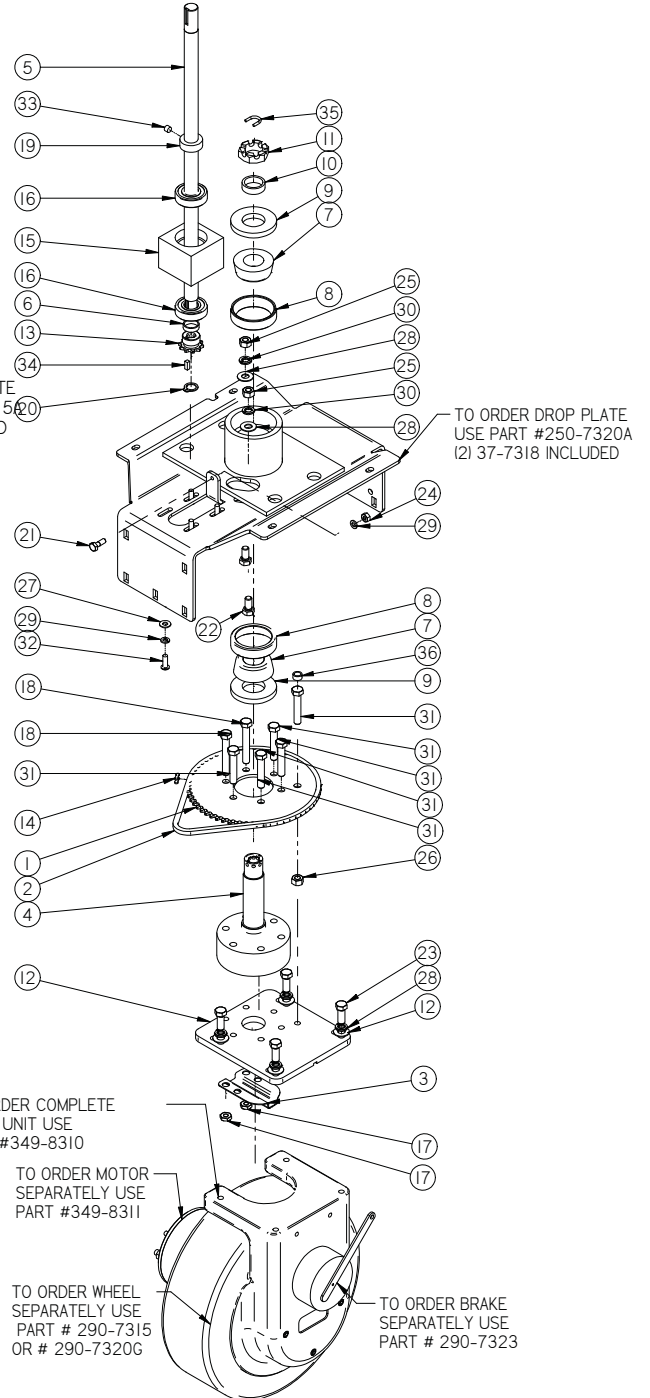

10" Front Drive Standard

12" Front Drive Optional

10" Front Drive

Item	Part No.	Part Description	Qty.
1	250-7120	STEERING SHAFT, LOWER	1
2	250-7314	60 TOOTH STEERING SPROCKET	1
3	250-7326	PIVOT PLATE	1
4	250-7327	STEERING CHAIN	1
5	250-7328	WIRE GUIDE	1
6	250-7332	STEERING SHAFT	1
7	290-1218	SPACER 7/8" OD. X 3/4" ID X 1/4" LG	1
8	37-7317	TAPERED ROLLER BEARING	2
9	37-7318	BEARING CAP	2
10	37-7319	STEERING SHAFT SEAL	2
11	37-7320	PRE LOAD SLEEVE	1
12	37-7321	SLOTTED NUT, 2.0 - 12	1
13	5-826	10 TOOTH SPROCKET	1
14	5-831	MASTER LINK	1
15	8-723	BEARING BLOCK	1
16	8-723B	BEARING	2
17	H-0171004	JNYL 3/8- 24 SS	2
18	H-0172951	HCS 3/8"- 24 X 2-1/2" SS FULL THREADED	2
19	H-25379	SETScrew, KCP, 1/4"-20 X 1/4"	2
20	H-33376	SET SCREW SHAFT COLLAR, 3/4" ID X 9/16 LG	1
21	H-68013	SNAPRING 5/8"	1
22	H-70003	HCS 1/4"-20 X 5/8" SS	1
23	H-70103	HCS 3/8"-16 X 3/4" SS	2
24	H-70105	HCS 3/8"- 16 X 1" SS	4
25	H-70710	HN 1/4"- 20 SS	1
26	H-70712	HN 3/8"-16 SS	2
27	H-70732	HN 3/8"- 24 SS	1
28	H-71013	FW 1/4 ID X 5/8 OD SS	4
29	H-71017	FW 3/8 ID X 7/8 OD SS	6
30	H-71063	LW 1/4" SS	5
31	H-71067	LW 3/8" SS	6
32	H-72949	HCS 3/8"- 24 X 2" SS FULL THREADED	5
33	H-73754	BHSCS 1/4 - 20 X 3/4" SS	4
34	H-81983	5/16" X 1/4" KURL SET SCREW	1
35	H-K1432	3/16" X 1/2" KEY	1
36	M-938IT24	S-HOOK	1
37	T-050B0025	5/16 ID x 1/4" LG BLACK HOSE	1

12" Front Drive

Item	Part No.	Part Description	Qty
1	250-7314	60 TOOTH STEERING SPROCKET	1
2	250-7327	STEERING CHAIN	1
3	250-7328	WIRE GUIDE	1
4	250-7332	STEERING SHAFT	1
5	275-7120	STEERING SHAFT, LOWER	1
6	290-1218	SPACER 7/8" OD. X 3/4" ID X 1/4" LG	1
7	37-7317	TAPERED ROLLER BEARING	2
8	37-7318	BEARING CAP	2
9	37-7319	STEERING SHAFT SEAL	2
10	37-7320	PRE LOAD SLEEVE	1
11	37-7321	SLOTTED NUT, 2.0 - 12	1
12	370-7326	PIVOT PLATE	1
13	5-826	10 TOOTH SPROCKET	1
14	5-831	MASTER LINK	1
15	8-723	BEARING BLOCK	1
16	8-723B	BEARING	2
17	H-0171004	JNYL 3/8- 24 SS	2
18	H-0172951	HCS 3/8"- 24 X 2-1/2" SS FULL THREADED	2
19	H-33376	SET SCREW SHAFT COLLAR, 3/4" ID X 9/16 LG	1
20	H-68013	SNAPRING 5/8"	1
21	H-70003	HCS 1/4"-20 X 3/4" SS	1
22	H-70103	HCS 3/8"-16 X 3/4" SS	2
23	H-70105	HCS 3/8"- 16 X 1" SS	4
24	H-70710	HN 1/4"- 20 SS	1
25	H-70712	HN 3/8"-16 SS	2
26	H-70732	HN 3/8"- 24 SS	1
27	H-71013	FW 1/4 ID X 5/8 OD SS	4
28	H-71017	FW 3/8 ID X 7/8 OD SS	6
29	H-71063	LW 1/4" SS	5
30	H-71067	LW 3/8" SS	6
31	H-72949	HCS 3/8"- 24 X 2" SS FULL THREADED	5
32	H-73754	BHSCS 1/4 - 20 X 3/4" SS	4
33	H-81983	5/16" X 1/4" KURL SET SCREW	1
34	H-K1432	3/16" X 1/2" KEY	1
35	M-938IT24	S-HOOK	1
36	T-050B0025	5/16 ID x 1/4" LG BLACK HOSE	1