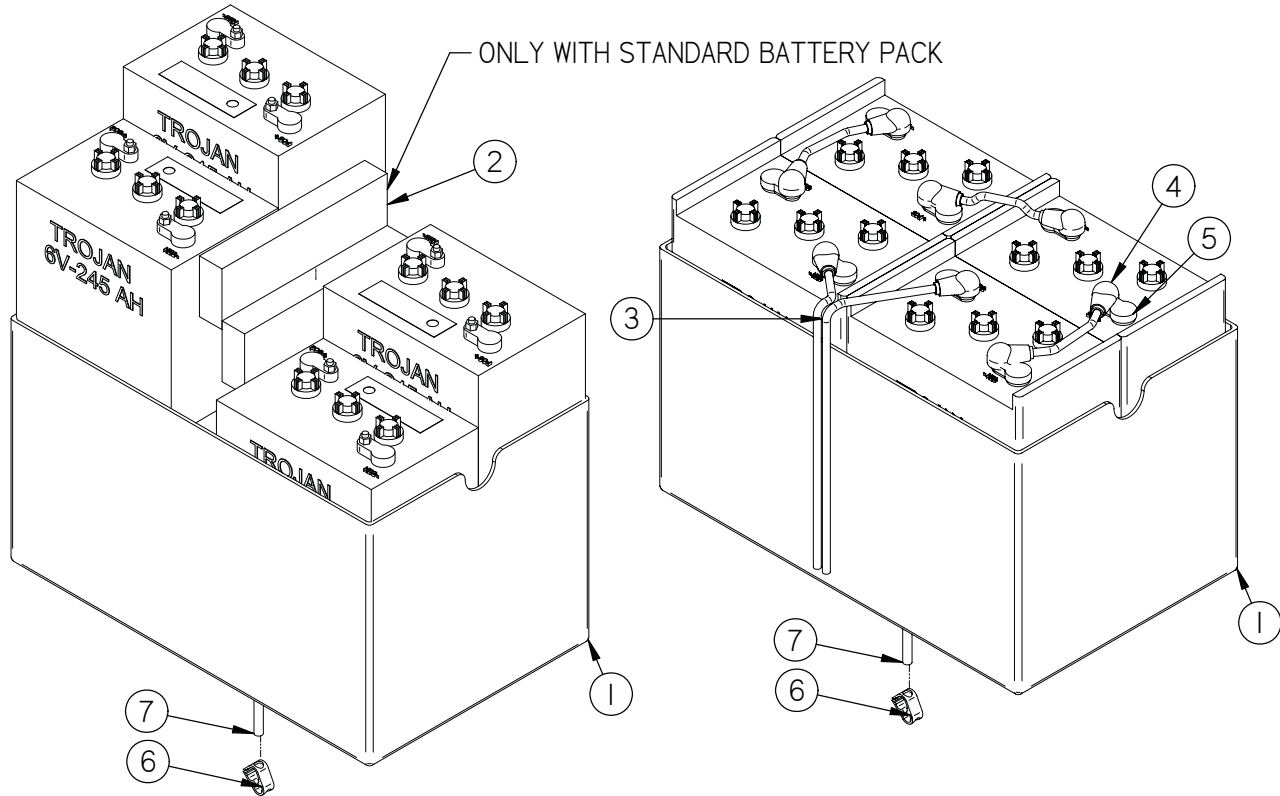

Item	Part No.	Part Description	Qty.
1	253-1480	MAGNUM SERIES BATTERY TRAY	1
2	290-1490	BATTERY SPACER, 11.0"	2
3	349-1900	WIRE HARNESS, COMPLETE	1
4	H-40031	BATTERY BOOT	8
5	H-400317	TERMINAL COVER	8
6	M-503IK12	CLAMP STYLE PINCH VALVE	1
7	T-031BI200	BLACK DRAIN HOSE	1