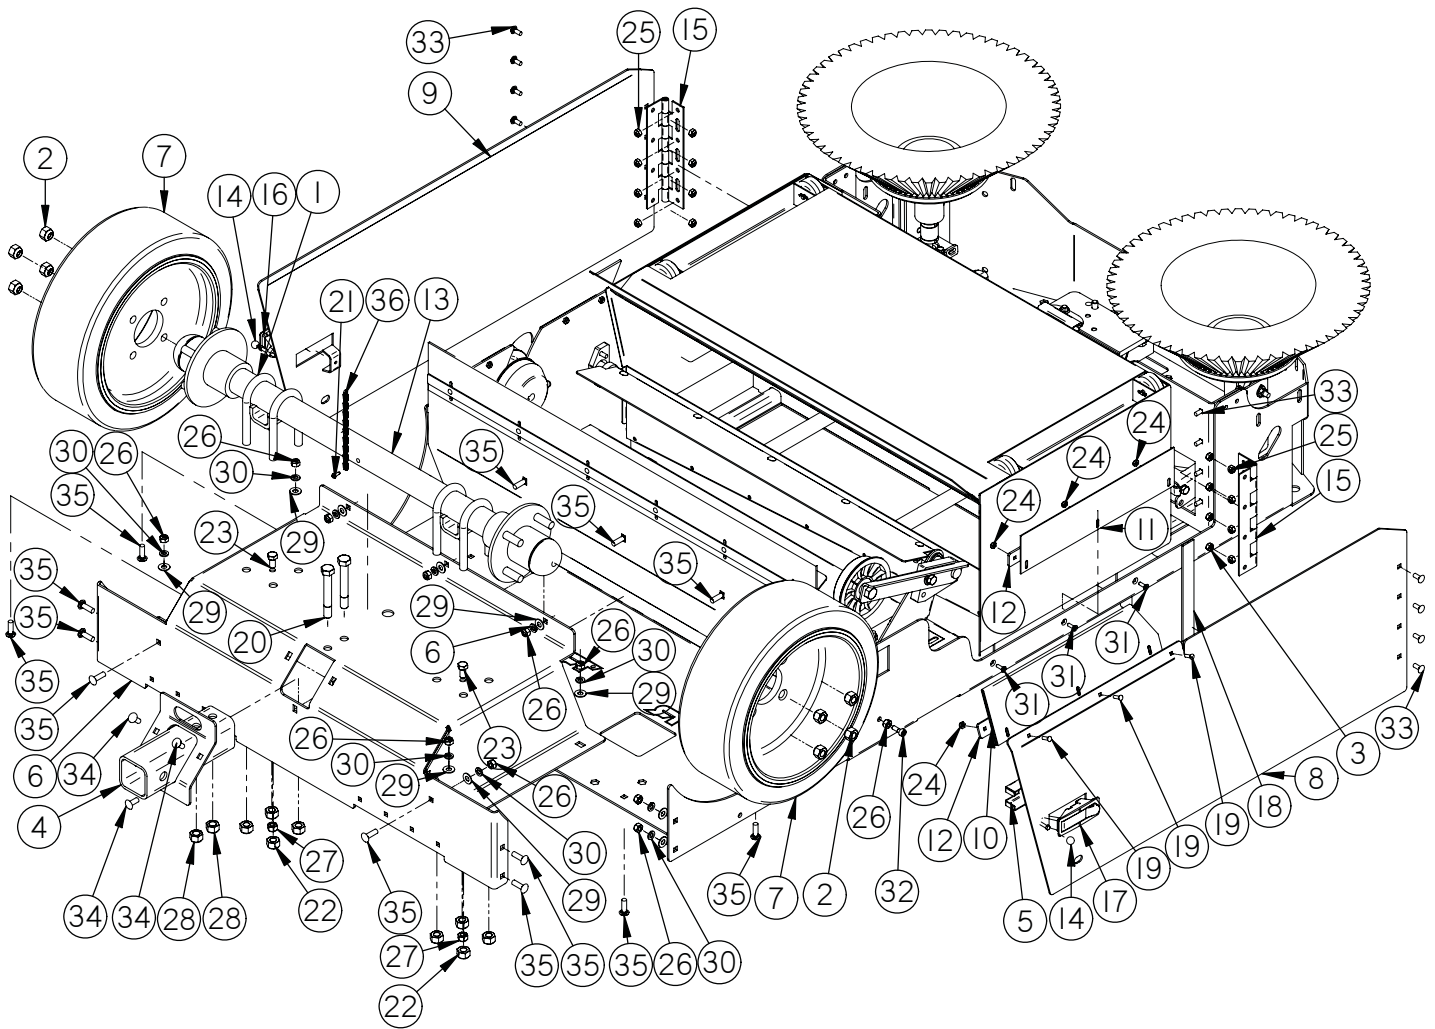

14 Rear Axle

Item	Part No.	Part Description	Qty.
1	290-6186	1/2-20 X 1-1/4 " U BOLT	4
2	290-6187	LUG NUT, 1/2"- 20	8
3	349-1100	MAIN FRAME	1
4	349-1190	TRAILER HITCH RECEIVER	1
5	349-1300	LATCH COVER	1
6	349-5000	STRAIGHT AXLE MOUNT	1
7	349-6180	14" REAR WHEEL	2
8	349-9507	LEFT SIDE DOOR	1
9	349-9508	RIGHT SIDE DOOR	1
10	349-9509	LEFT SIDE DOOR CURTAIN	1
11	349-9510	HOPPER SIDE CURTAIN	1
12	349-9515	LEFT CURTAIN BAND	2
13	370-6040	REAR AXLE	1
14	5-100	GROMMET	2
15	5-122	8" SS HINGE	2
16	5-130	DOOR LATCH	1
17	5-130	DOOR LATCH	1
18	8-048	DOOR GASKET	1
19	H-0172519	CB #10-32 X 5/8" SS	4
20	H-13217	HCS 1/2"-13 X 3-1/2" SS	2
21	H-31810	#10-16 X 1/2 DRILL TAP	1
22	H-37130	NYLOK NUT, 1/2"- 20	8
23	H-70103	HCS 3/8"-16 X 3/4" SS	2
24	H-70858	NYLOK #10-32 SS	7
25	H-70860	NYLOK 1/4"- 20 SS	16
26	H-70861	NYLOK 5/16" - 18 SS	18
27	H-70862	NYLOK 3/8"-16 SS	2
28	H-70864	NYLOK 1/2"-13 SS	2
29	H-71015	FW 5/16 ID X 3/4 OD SS	13
30	H-71065	LW 5/16" SS	13
31	H-72683	FHP #10-32 X 5/8" SS	3
32	H-73494	SHCS 5/16-18 X 3/4 SS	2
33	H-74418	CB 1/4"- 20 X 5/8" S/S	16
34	H-74429	CB 5/16"- 18 X 3/4" SS	3
35	H-74430	CB 5/16"- 18 X 1" SS	13
36	T-360824S0800	8" GOLD GROUDING CHAIN	1