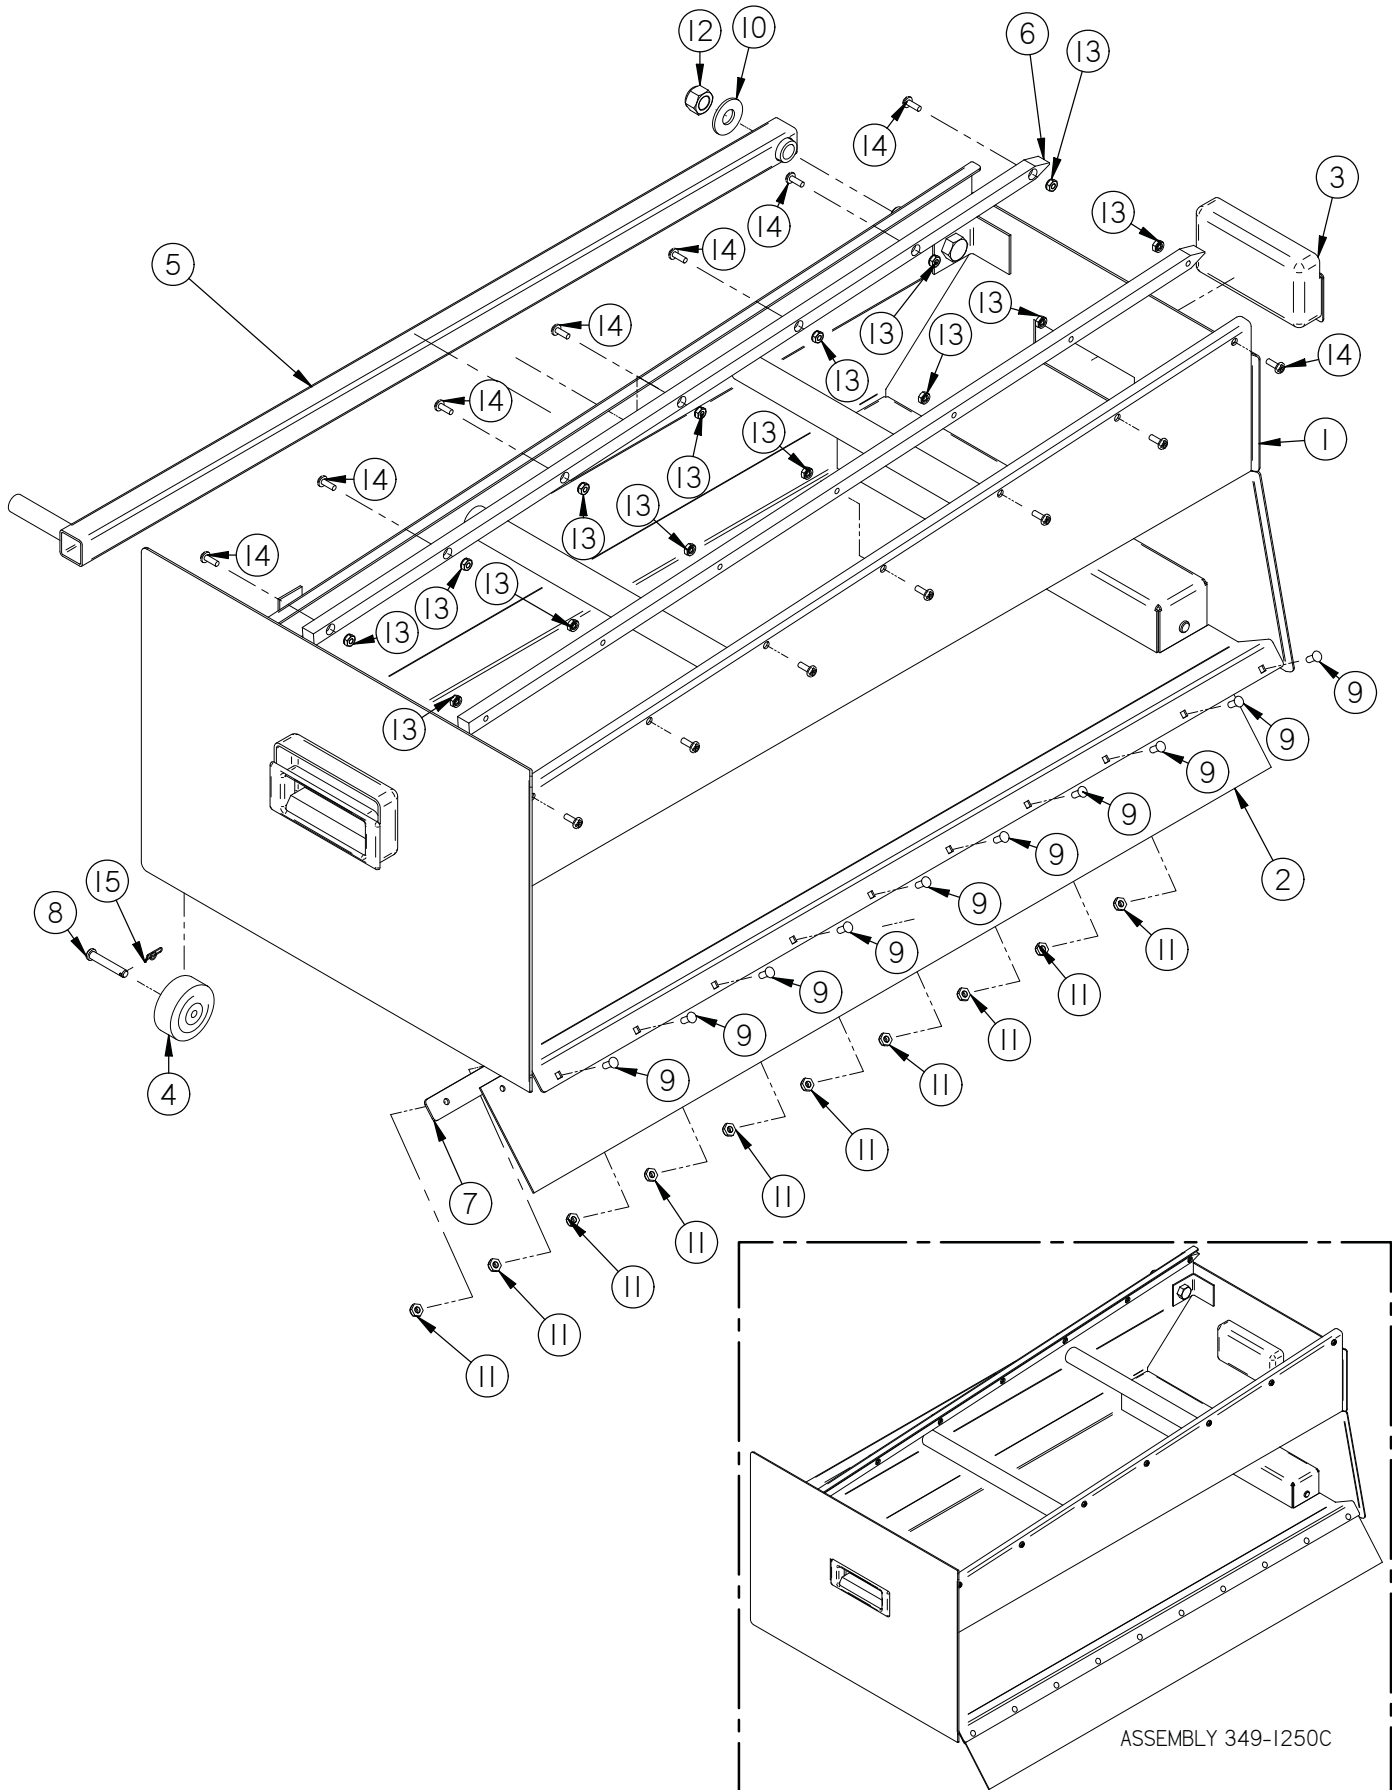

Item	Part No.	Part Description	Qty.
1	349-1100	MAIN FRAME	1
2	349-4620	SIDE BROOM SUSPENSION AXLE SHAFT	1
3	4-4230	3/4" X 1" X 1/2" FLG BEARING	2
4	8-294	HORN	1
5	H-0127296	LOOP CLAMP, 1.0"	1
6	H-33376	SET SCREW SHAFT COLLAR, 3/4" ID X 9/16 LG	2
7	H-70053	HCS 5/16"- 18 X 3/4" SS	2
8	H-70860	NYLOK 1/4"- 20 SS	1
9	H-70861	NYLOK 5/16" - 18 SS	15
10	H-70925	KN 1/4-20 S/S	1
11	H-71015	FW 5/16 ID X 3/4 OD SS	8
12	H-71065	LW 5/16" SS	12
13	H-71180	HCS 5/16"- 18 X 1-1/2" FULLY THREADED	4
14	H-74420	CB 1/4"- 20 X 1.0" SS	1
15	H-74430	CB 5/16"- 18 X 1" SS	9
16	H-74431	CB 5/16"- 18 X 1-1/4" SS	1
17	H-81983	5/16" X 1/4" KURL SET SCREW	2

Item	Part No.	Part Description	Qty.
1	349-1250	HOPPER BODY	1
2	349-5710	HOPPER FLAP	1
3	5-849	RECESSED HANDLE	2
4	8-124	HOPPER WHEEL	4
5	8-128	HOPPER HANDLE	1
6	8-163	HDPE SLIDE RAIL	2
7	8-575	HOPPER FLOOR SEAL CLAMP	1
8	H-0156730	1/4" X 1 1/2" CLEVIS PIN	4
9	H-0172518	CB #10-32 X 1/2" SS	10
10	H-50352	FW 17/32" SS	1
11	H-70858	NYLOK #10-32 SS	10
12	H-70864	NYLOK 1/2"-13 SS	1
13	H-70922	KN #8-32	14
14	H-72398	PPH #8-32 X 1/2" S/S	14
15	H-RUE8	RUE RING COTTER	4