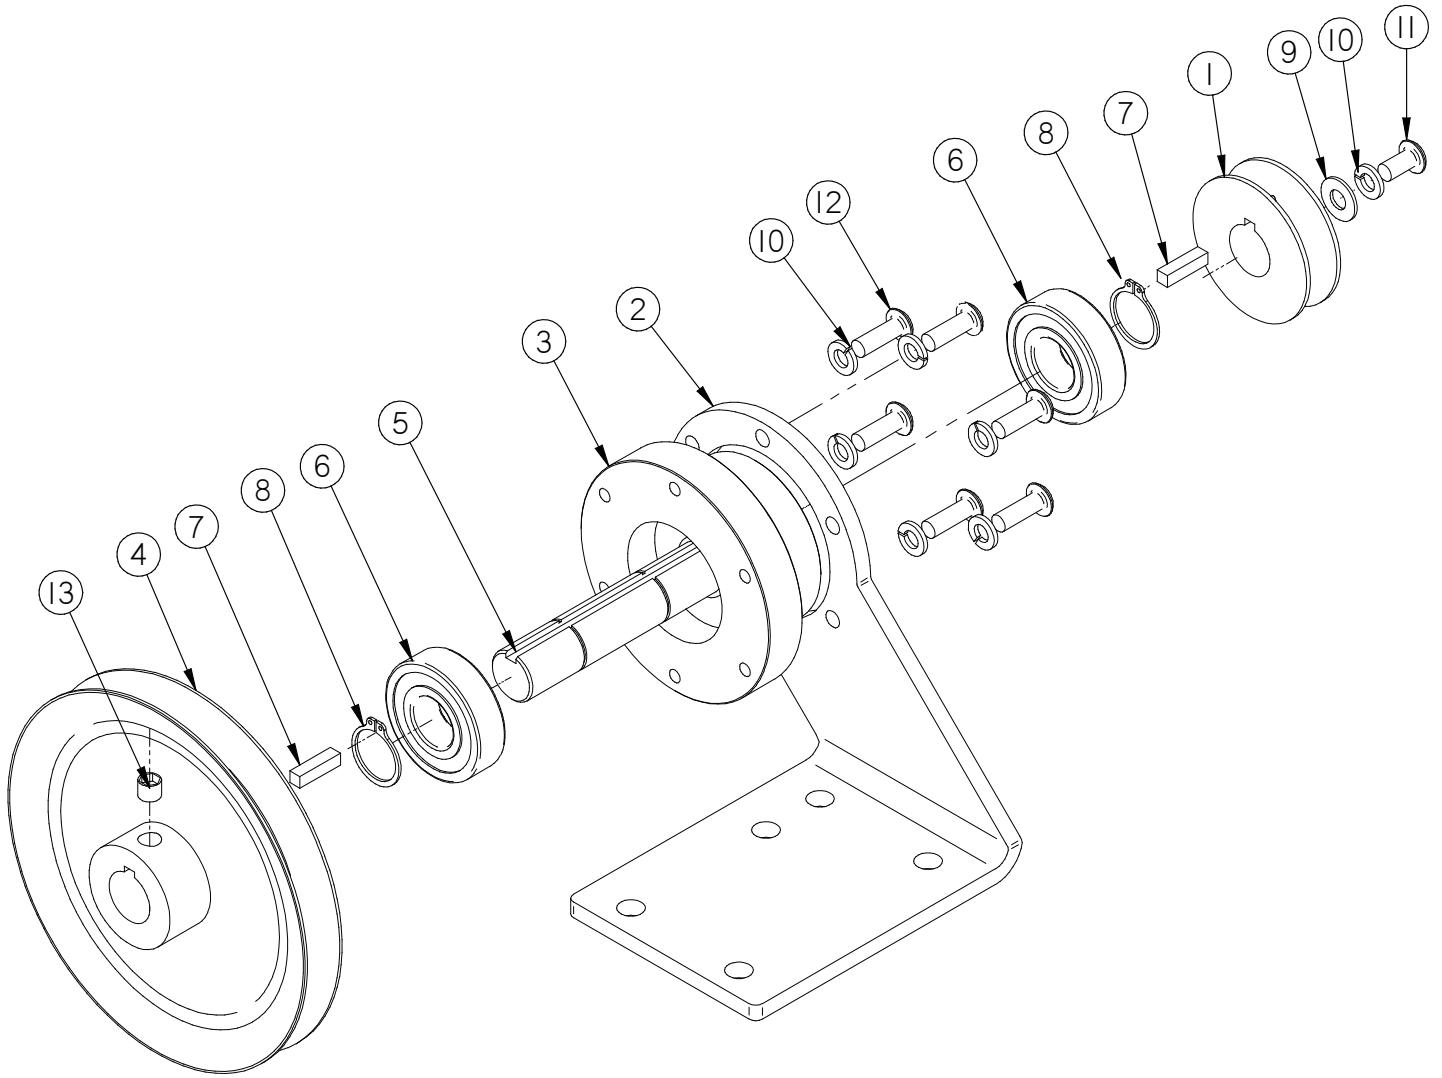

Item	Part No.	Part Description	Qty.
1	349-3200	BROOM DRIVE PULLEY	1
2	349-6280	JACKSHAFT PLATE	1
3	349-6281	JACKSHAFT COLLAR	1
4	4-312	TRANS INPUT PULLEY	1
5	8-641	JACKSHAFT SHAFT	1
6	8-723B	BEARING	2
7	H-0953152	3/16" X 3/4" KEY	2
8	H-68015	SNAPRING 3/4"	2
9	H-71013	FW 1/4 ID X 5/8 OD SS	1
10	H-71063	LW 1/4" SS	7
11	H-73752	BHSCS 1/4 - 20 X 1/2" SS	1
12	H-73754	BHSCS 1/4 - 20 X 3/4" SS	6
13	H-81983	5/16" X 1/4" KURL SET SCREW	1