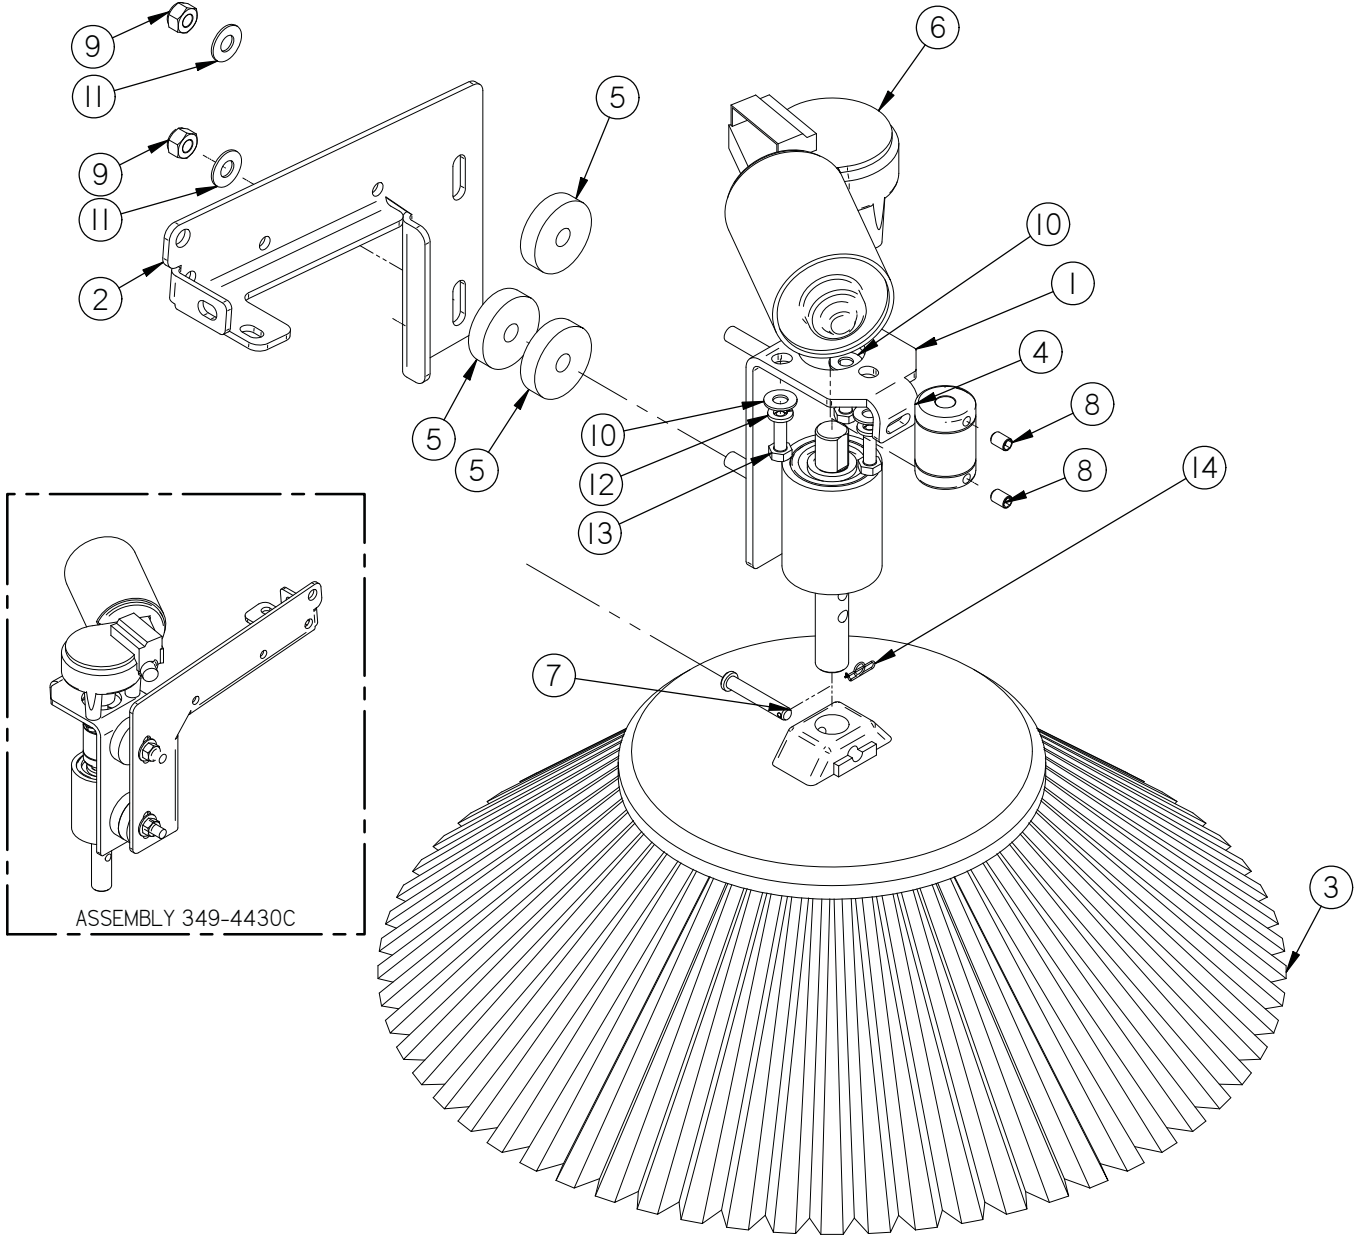

10" Front Drive Standard

12" Front Drive Optional

10" Front Drive

Item	Part No.	Part Description	Qty.
1	250-7120	STEERING SHAFT, LOWER	1
2	250-7314	60 TOOTH STEERING SPROCKET	1
3	250-7326	PIVOT PLATE	1
4	250-7327	STEERING CHAIN	1
5	250-7328	WIRE GUIDE	1
6	250-7332	STEERING SHAFT	1
7	290-1218	SPACER 7/8" OD. X 3/4" ID X 1/4" LG	1
8	37-7317	TAPERED ROLLER BEARING	2
9	37-7318	BEARING CAP	2
10	37-7319	STEERING SHAFT SEAL	2
11	37-7320	PRE LOAD SLEEVE	1
12	37-7321	SLOTTED NUT, 2.0 - 12	1
13	5-826	10 TOOTH SPROCKET	1
14	5-831	MASTER LINK	1
15	8-723	BEARING BLOCK	1
16	8-723B	BEARING	2
17	H-0171004	JNYL 3/8- 24 SS	2
18	H-0172951	HCS 3/8"- 24 X 2-1/2" SS FULL THREADED	2
19	H-25379	SETScrew, KCP, 1/4"-20 X 1/4"	2
20	H-33376	SET SCREW SHAFT COLLAR, 3/4" ID X 9/16 LG	1
21	H-68013	SNAPRING 5/8"	1
22	H-70003	HCS 1/4"-20 X 5/8" SS	1
23	H-70103	HCS 3/8"-16 X 3/4" SS	2
24	H-70105	HCS 3/8"- 16 X 1" SS	4
25	H-70710	HN 1/4"- 20 SS	1
26	H-70712	HN 3/8"-16 SS	2
27	H-70732	HN 3/8"- 24 SS	1
28	H-71013	FW 1/4 ID X 5/8 OD SS	4
29	H-71017	FW 3/8 ID X 7/8 OD SS	6
30	H-71063	LW 1/4" SS	5
31	H-71067	LW 3/8" SS	6
32	H-72949	HCS 3/8"- 24 X 2" SS FULL THREADED	5
33	H-73754	BHSCS 1/4 - 20 X 3/4" SS	4
34	H-81983	5/16" X 1/4" KURL SET SCREW	1
35	H-K1432	3/16" X 1/2" KEY	1
36	M-938IT24	S-HOOK	1
37	T-050B0025	5/16 ID x 1/4" LG BLACK HOSE	1

6 Side Broom Left Hand

Item	Part No.	Part Description	Qty.
1	290-8750B	MOTOR MOUNT ASSEMBLY	1
2	349-4430	SIDE BROOM LIFT ARM, LH	1
3	4-402	SIDE BROOM POLYPROPYLENE	1
4	4-444	BROOM SAFETY DRIVE CPLG	1
5	4-446	GROMMET-3/8 ID X 1-1/2 OD X .375	3
6	8-220	SIDE BROOM MOTOR	1
7	H-0156730	1/4" X 1 1/2" CLEVIS PIN	1
8	H-25381	1/4"-20 X 3/8" KURL SET SCREW	2
9	H-70861	NYLOK 5/16" - 18 SS	2
10	H-71013	FW 1/4 ID X 5/8 OD SS	3
11	H-71015	FW 5/16 ID X 3/4 OD SS	2
12	H-71063	LW 1/4" SS	3
13	H-M82550	HCS M6-1.0 X 20 SS	3
14	H-RUE8	RUE RING COTTER	1