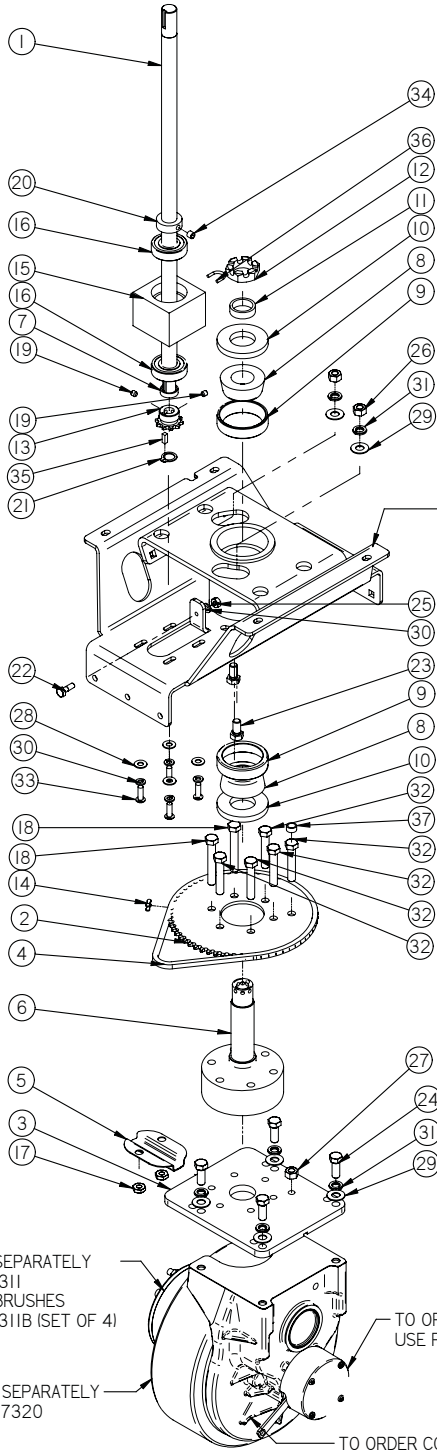

10" Front Drive Standard

12" Front Drive Optional

10" Front Drive

Item	Part No.	Part Description	Qty.
1	250-7120	STEERING SHAFT, LOWER	1
2	250-7314	60 TOOTH STEERING SPROCKET	1
3	250-7326	PIVOT PLATE	1
4	250-7327	STEERING CHAIN	1
5	250-7328	WIRE GUIDE	1
6	250-7332	STEERING SHAFT	1
7	290-1218	SPACER 7/8" OD. X 3/4" ID X 1/4" LG	1
8	37-7317	TAPERED ROLLER BEARING	2
9	37-7318	BEARING CAP	2
10	37-7319	STEERING SHAFT SEAL	2
11	37-7320	PRE LOAD SLEEVE	1
12	37-7321	SLOTTED NUT, 2.0 - 12	1
13	5-826	10 TOOTH SPROCKET	1
14	5-831	MASTER LINK	1
15	8-723	BEARING BLOCK	1
16	8-723B	BEARING	2
17	H-0171004	JNYL 3/8- 24 SS	2
18	H-0172951	HCS 3/8"- 24 X 2-1/2" SS FULL THREADED	2
19	H-25379	SETScrew, KCP, 1/4"-20 X 1/4"	2
20	H-33376	SET SCREW SHAFT COLLAR, 3/4" ID X 9/16 LG	1
21	H-68013	SNAPRING 5/8"	1
22	H-70003	HCS 1/4"-20 X 5/8" SS	1
23	H-70103	HCS 3/8"-16 X 3/4" SS	2
24	H-70105	HCS 3/8"- 16 X 1" SS	4
25	H-70710	HN 1/4"- 20 SS	1
26	H-70712	HN 3/8"-16 SS	2
27	H-70732	HN 3/8"- 24 SS	1
28	H-71013	FW 1/4 ID X 5/8 OD SS	4
29	H-71017	FW 3/8 ID X 7/8 OD SS	6
30	H-71063	LW 1/4" SS	5
31	H-71067	LW 3/8" SS	6
32	H-72949	HCS 3/8"- 24 X 2" SS FULL THREADED	5
33	H-73754	BHSCS 1/4 - 20 X 3/4" SS	4
34	H-81983	5/16" X 1/4" KURL SET SCREW	1
35	H-K1432	3/16" X 1/2" KEY	1
36	M-938IT24	S-HOOK	1
37	T-050B0025	5/16 ID x 1/4" LG BLACK HOSE	1

12" Front Drive

Item	Part No.	Part Description	Qty
1	250-7314	60 TOOTH STEERING SPROCKET	1
2	250-7327	STEERING CHAIN	1
3	250-7328	WIRE GUIDE	1
4	250-7332	STEERING SHAFT	1
5	275-7120	STEERING SHAFT, LOWER	1
6	290-1218	SPACER 7/8" OD. X 3/4" ID X 1/4" LG	1
7	37-7317	TAPERED ROLLER BEARING	2
8	37-7318	BEARING CAP	2
9	37-7319	STEERING SHAFT SEAL	2
10	37-7320	PRE LOAD SLEEVE	1
11	37-7321	SLOTTED NUT, 2.0 - 12	1
12	370-7326	PIVOT PLATE	1
13	5-826	10 TOOTH SPROCKET	1
14	5-831	MASTER LINK	1
15	8-723	BEARING BLOCK	1
16	8-723B	BEARING	2
17	H-0171004	JNYL 3/8- 24 SS	2
18	H-0172951	HCS 3/8"- 24 X 2-1/2" SS FULL THREADED	2
19	H-33376	SET SCREW SHAFT COLLAR, 3/4" ID X 9/16 LG	1
20	H-68013	SNAPRING 5/8"	1
21	H-70003	HCS 1/4"-20 X 3/4" SS	1
22	H-70103	HCS 3/8"-16 X 3/4" SS	2
23	H-70105	HCS 3/8"- 16 X 1" SS	4
24	H-70710	HN 1/4"- 20 SS	1
25	H-70712	HN 3/8"-16 SS	2
26	H-70732	HN 3/8"- 24 SS	1
27	H-71013	FW 1/4 ID X 5/8 OD SS	4
28	H-71017	FW 3/8 ID X 7/8 OD SS	6
29	H-71063	LW 1/4" SS	5
30	H-71067	LW 3/8" SS	6
31	H-72949	HCS 3/8"- 24 X 2" SS FULL THREADED	5
32	H-73754	BHSCS 1/4 - 20 X 3/4" SS	4
33	H-81983	5/16" X 1/4" KURL SET SCREW	1
34	H-K1432	3/16" X 1/2" KEY	1
35	M-938IT24	S-HOOK	1
36	T-050B0025	5/16 ID x 1/4" LG BLACK HOSE	1