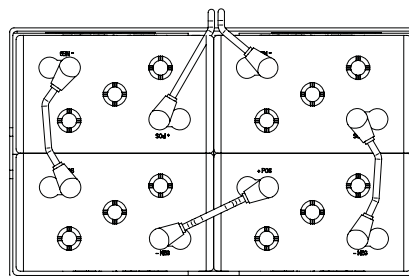

24-V

(4) 6-V BATTERY WIRING DIAGRAM

WHICH BATTERY CHARGER TO USE WITH BATTERY SELECTION				
Battery Part Number & Description	Off-Board Charger North American	Off-Board Charger Export	On-Board Charger North American	On-Board Charger Export
250-2113 (6V, 240 AH)	21-2440	21-2442	8-244	8-246
370-2118 (6V, 420 AH)	7-244	7-251	8-245	8-247
250-2114 (6V, 260 AGM)	21-2450	21-2451	N/A	N/A
290-2112 (6V, 390 AGM)	7-2450	7-2451	N/A	N/A

Note: Japan & Korea are not included for list above.