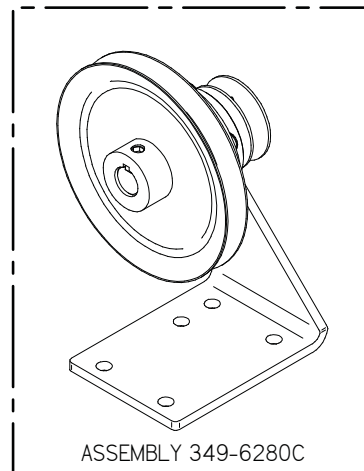

Item	Part No.	Part Description	Qty.
1	349-3200	BROOM DRIVE PULLEY	1
2	349-6280	JACKSHAFT PLATE	1
3	349-6281	JACKSHAFT COLLAR	1
4	4-312	TRANS INPUT PULLEY	1
5	8-641	JACKSHAFT SHAFT	1
6	8-723B	BEARING	2
7	H-0953152	3/16" X 3/4" KEY	2
8	H-68015	SNAPRING 3/4"	2
9	H-71013	FW 1/4 ID X 5/8 OD SS	1
10	H-71063	LW 1/4" SS	7
11	H-73752	BHSCS 1/4 - 20 X 1/2" SS	1
12	H-73754	BHSCS 1/4 - 20 X 3/4" SS	6
13	H-81983	5/16" X 1/4" KURL SET SCREW	1