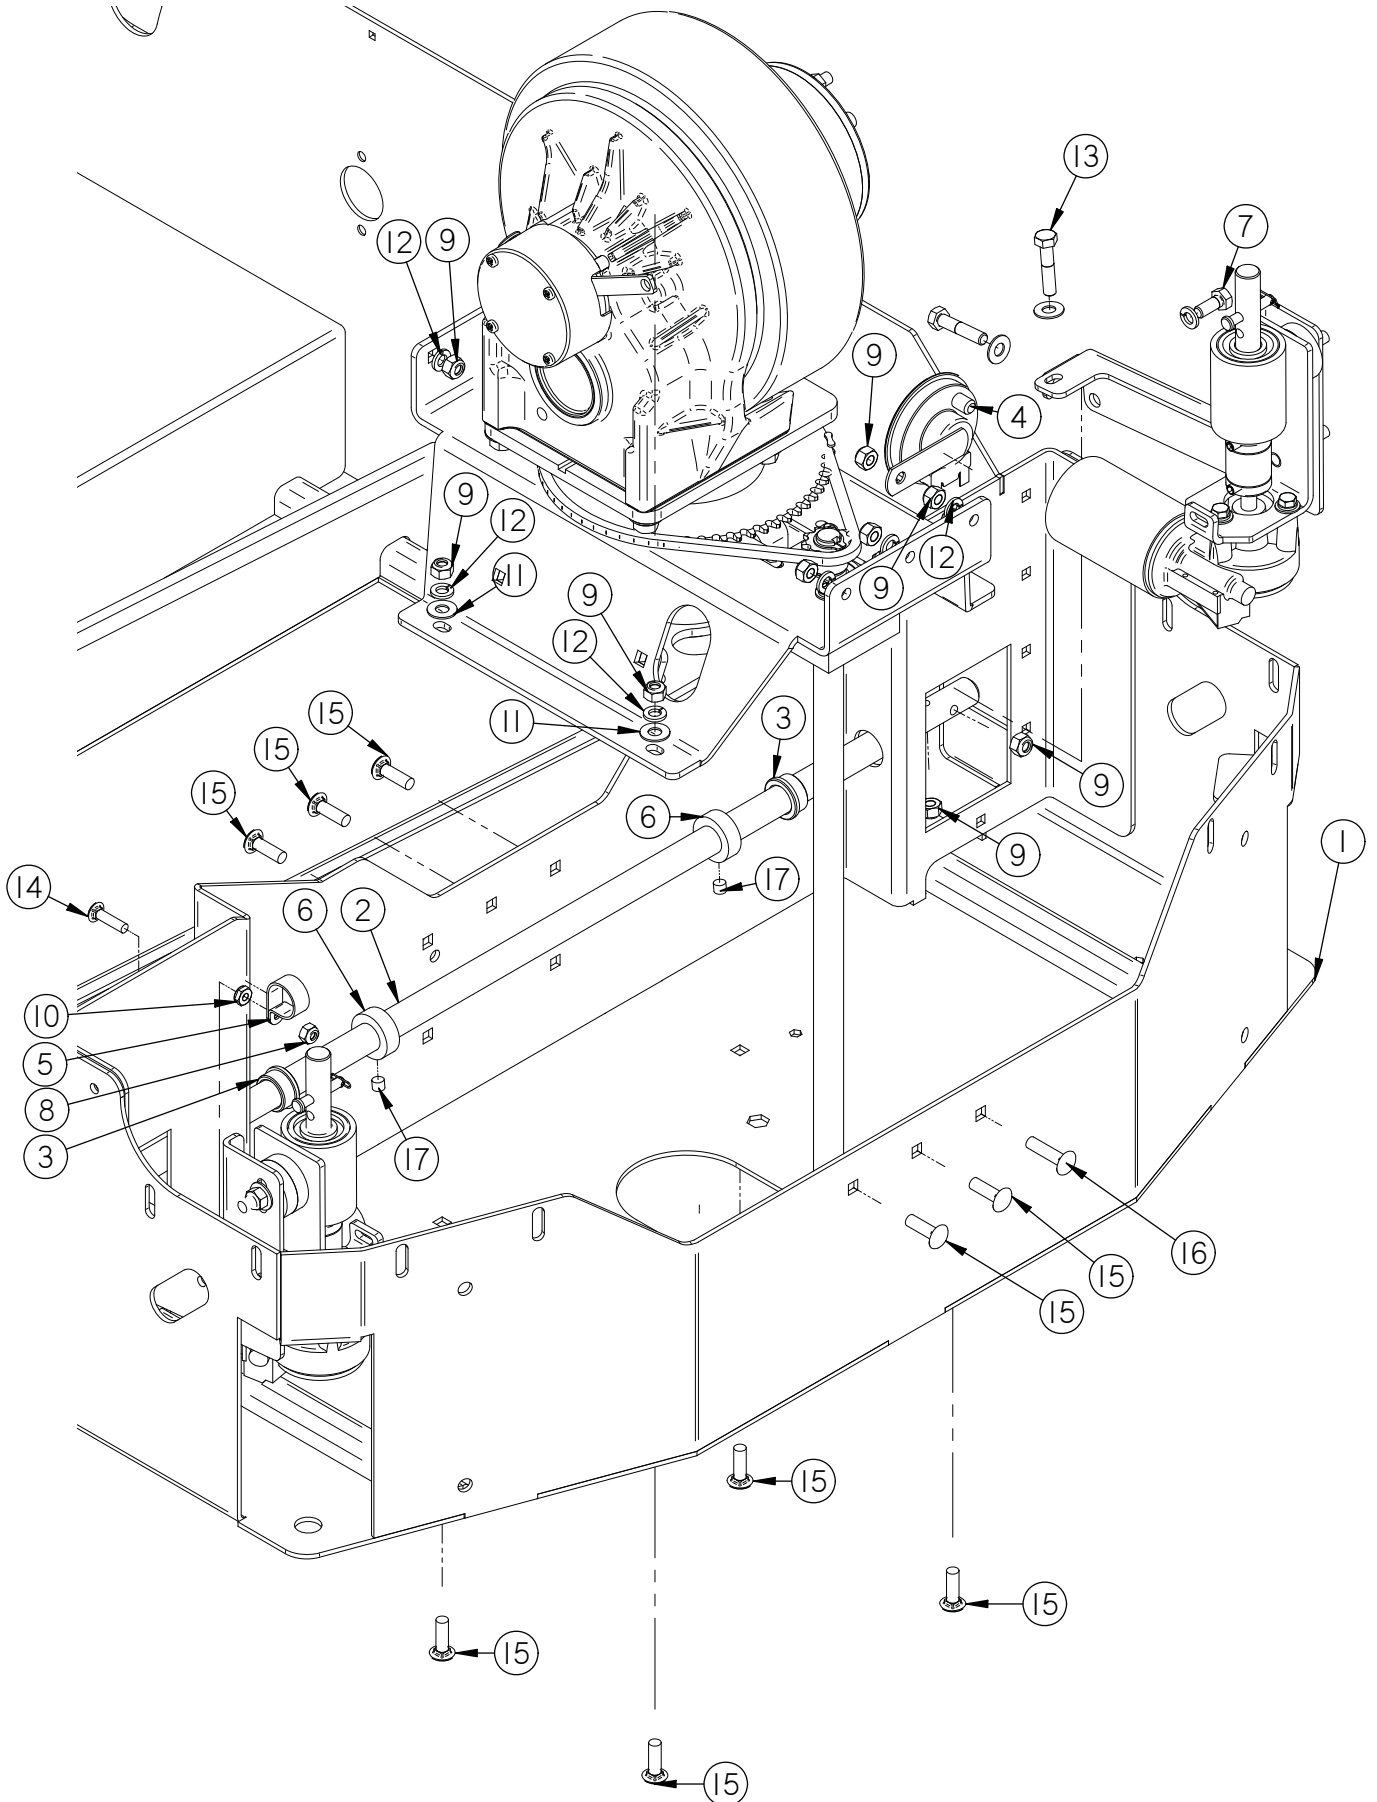

6 Side Broom Left Hand

Item	Part No.	Part Description	Qty.
1	290-8750B	MOTOR MOUNT ASSEMBLY	1
2	349-4430	SIDE BROOM LIFT ARM, LH	1
3	4-402	SIDE BROOM POLYPROPYLENE	1
4	4-444	BROOM SAFETY DRIVE CPLG	1
5	4-446	GROMMET-3/8 ID X 1-1/2 OD X .375	3
6	8-220	SIDE BROOM MOTOR	1
7	H-0156730	1/4" X 1 1/2" CLEVIS PIN	1
8	H-25381	1/4"-20 X 3/8" KURL SET SCREW	2
9	H-70861	NYLOK 5/16" - 18 SS	2
10	H-71013	FW 1/4 ID X 5/8 OD SS	3
11	H-71015	FW 5/16 ID X 3/4 OD SS	2
12	H-71063	LW 1/4" SS	3
13	H-M82550	HCS M6-1.0 X 20 SS	3
14	H-RUE8	RUE RING COTTER	1

Item	Part No.	Part Description	Qty.
1	290-8750B	MOTOR MOUNT ASSEMBLY	1
2	349-443I	SIDE BROOM LIFT ARM, RH	1
3	4-402	SIDE BROOM POLYPROPYLENE	1
4	4-444	BROOM SAFETY DRIVE CPLG	1
5	4-446	GROMMET-3/8 ID X 1-1/2 OD X .375	3
6	8-220	SIDE BROOM MOTOR	1
7	H-0156730	1/4" X 1 1/2" CLEVIS PIN	1
8	H-2538I	1/4"-20 X 3/8" KURL SET SCREW	2
9	H-7086I	NYLOK 5/16" - 18 SS	2
10	H-71013	FW 1/4 ID X 5/8 OD SS	3
11	H-71015	FW 5/16 ID X 3/4 OD SS	2
12	H-71063	LW 1/4" SS	3
13	H-M82550	HCS M6-1.0 X 20 SS	3
14	H-RUE8	RUE RING COTTER	1