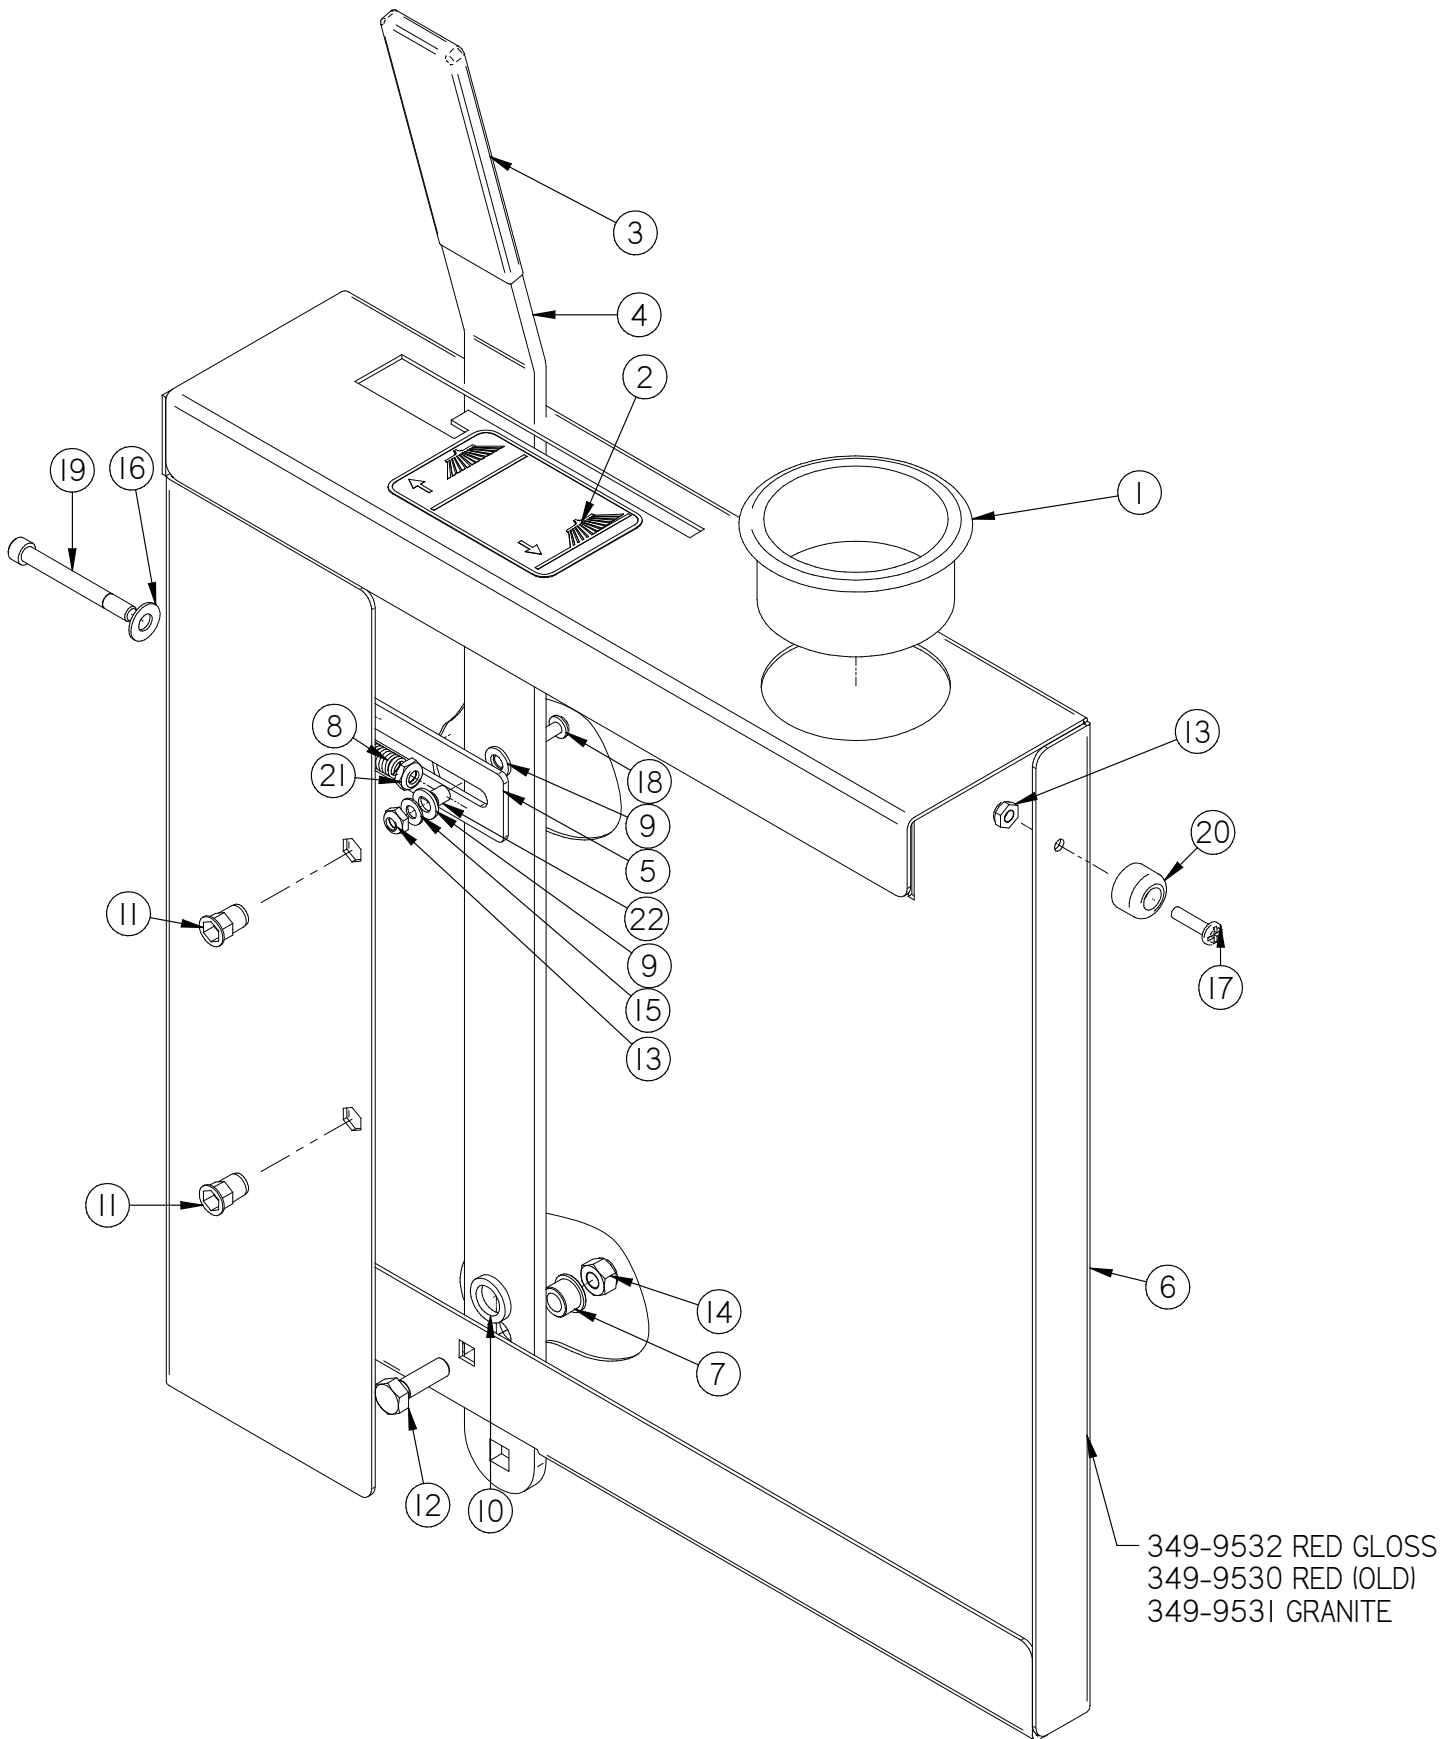

26 Side Broom Panel

Item	Part No.	Part Description	Qty.
1	349-0014	CUP HOLDER	1
2	349-1502	SIDE BROOM STICKER	1
3	349-4480	LIFT ARM GRIP	1
4	349-4610	LEVER, SIDE BROOM	1
5	349-4650	SIDE BROOM ADJ. PLATE	1
6	349-9530	SIDE BROOM LIFT LEVER PANEL	1
7	370-1245	BUSHING	1
8	8-466	SPRING	1
9	H-00283	FW 1/4" NYLON	2
10	H-01320	FW 1/2" ID X 1/8" THICK NYLON	1
11	H-250HCN	HCN 1/4"-20	2
12	H-70055	HCS 5/16"- 18 X 1" SS	1
13	H-70858	NYLOK #10-32 SS	2
14	H-70861	NYLOK 5/16" - 18 SS	1
15	H-71009	FW #10 SS	1
16	H-71013	FW 1/4 ID X 5/8 OD SS	1
17	H-72534	PPH #10-32 X 3/4" S/S	1
18	H-72536	PPH #10-32 X 1" S/S	1
19	H-73467	SHCS 1/4-20 X 2.25 SS	1
20	H-9540	RUBBER BUMPER, 25/32"	1
21	H-NJ04C	JNYL 1/4" - 20 SS	1
22	M-639IK122	.25 OD X .1875 ID X .25 LG SLEEVE	1