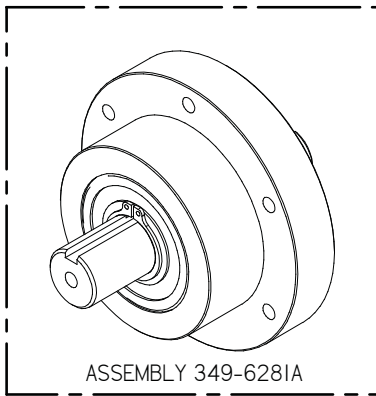

Item	Part No.	Part Description	Qty.
1	349-3200	BROOM DRIVE PULLEY	1
2	349-6280	JACKSHAFT PLATE	1
3	349-6281	JACKSHAFT COLLAR	1
4	4-312	TRANS INPUT PULLEY	1
5	8-641	JACKSHAFT SHAFT	1
6	8-723B	BEARING	2
7	H-0953152	3/16" X 3/4" KEY	2
8	H-68015	SNAPRING 3/4"	2
9	H-71013	FW 1/4 ID X 5/8 OD SS	1
10	H-71063	LW 1/4" SS	7
11	H-73752	BHSCS 1/4 - 20 X 1/2" SS	1
12	H-73754	BHSCS 1/4 - 20 X 3/4" SS	6
13	H-81983	5/16" X 1/4" KURL SET SCREW	1