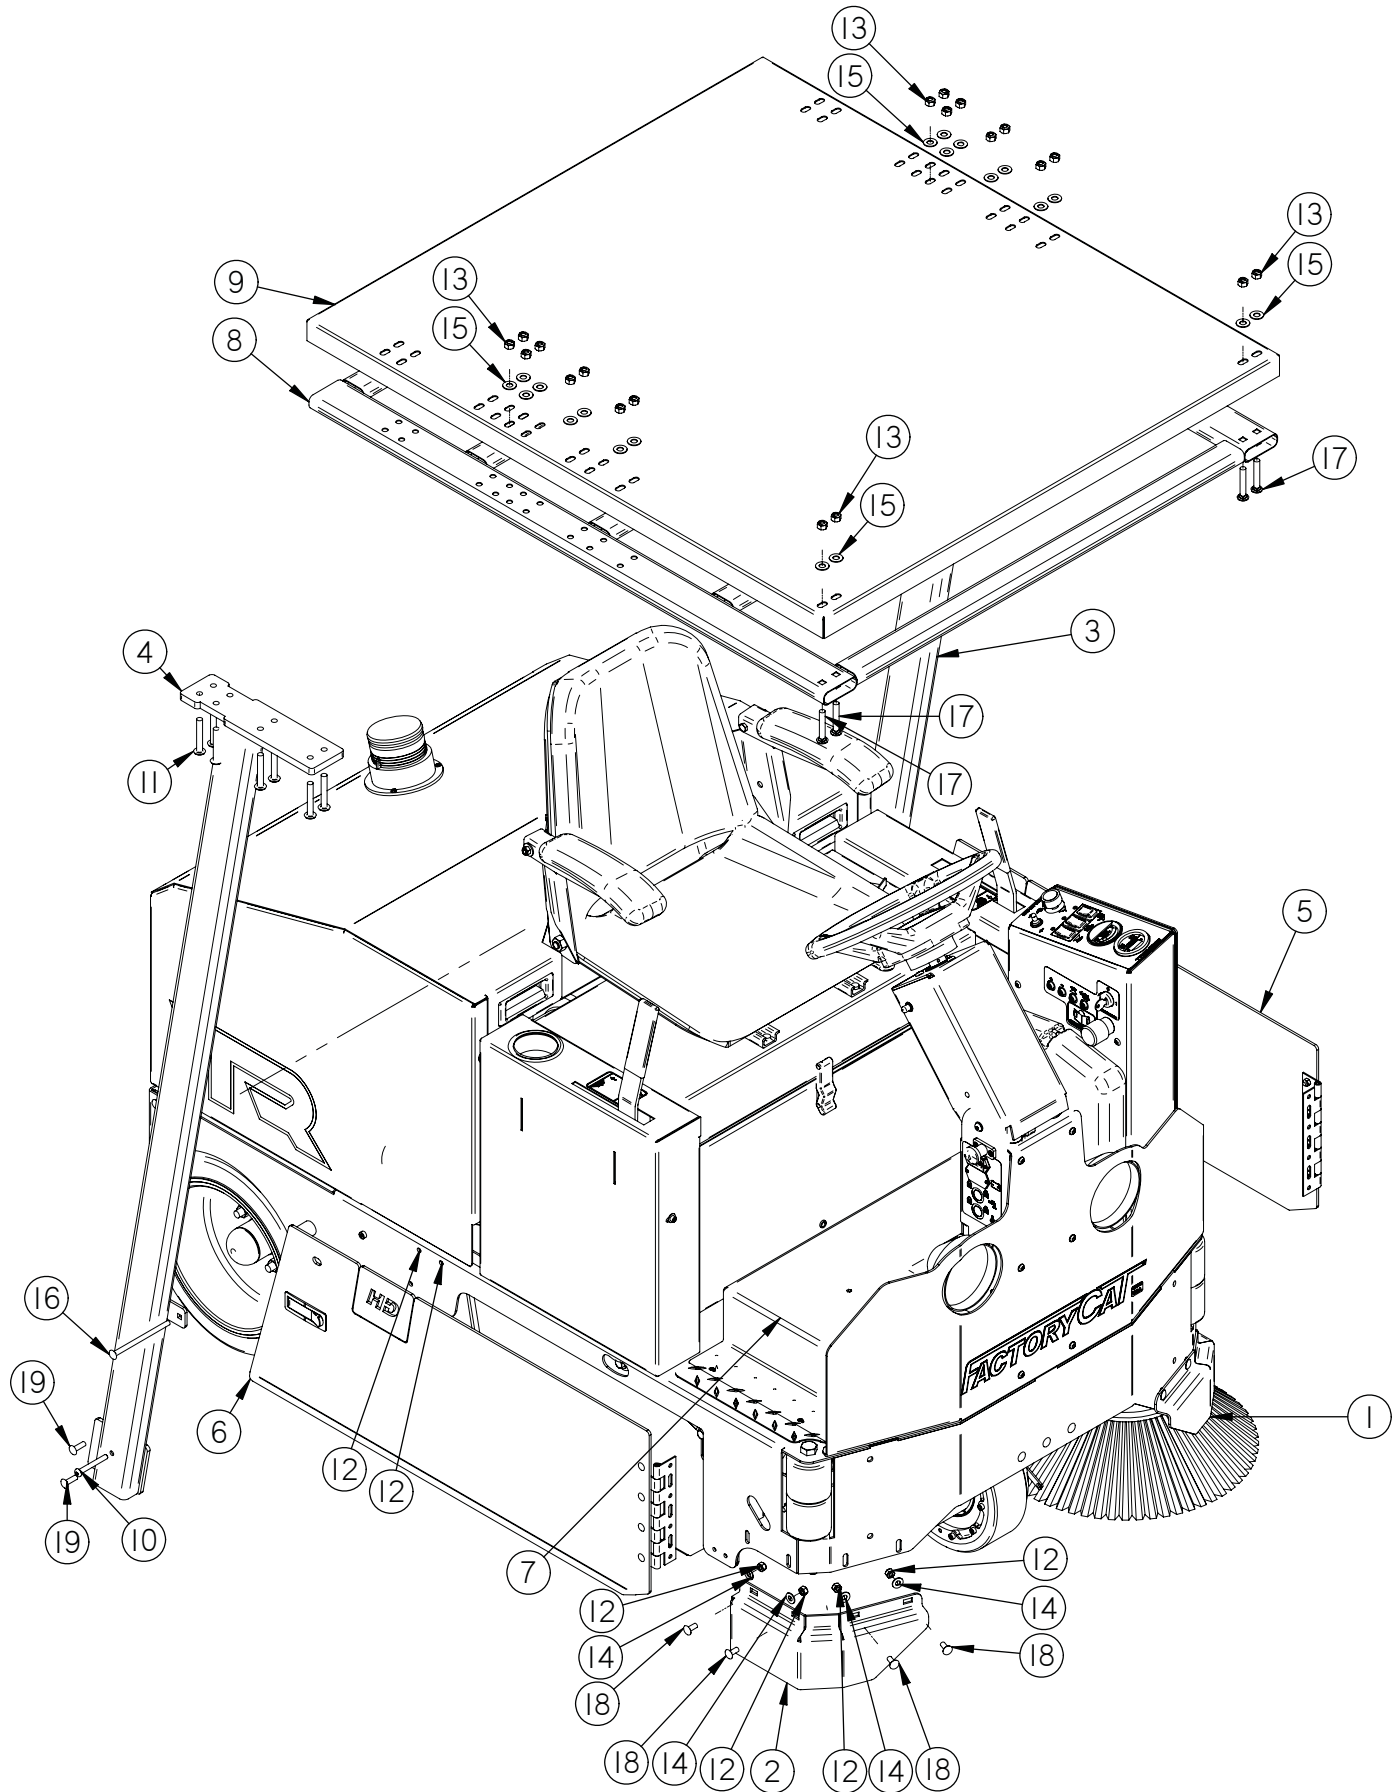

Item	Part No.	Part Description	Qty.
1	349-1115	FRONT GUARD - LH	1
2	349-1116	FRONT GUARD - RH	1
3	349-1701	TR OVERHEAD GUARD SUPPORT (LH)	1
4	349-1702	TR OVERHEAD GUARD SUPPORT (RH)	1
5	349-9505	LEFT SIDE HD DOOR	1
6	349-9506	RIGHT SIDE HD DOOR	1
7	370-1611	RAISED FLOOR	1
8	370-1703	ROOF SUPPORT	1
9	370-1704	OVERHEAD GUARD ROOF	1
10	H-0171292	BHSCS 5/16-18 X 2.5	2
11	H-0171297	BHSCS 3/8"- 16 X 2-1/2" S/S	16
12	H-70861	NYLOK 5/16" - 18 SS	14
13	H-70862	NYLOK 3/8"-16 SS	20
14	H-71015	FW 5/16 ID X 3/4 OD SS	8
15	H-71017	FW 3/8 ID X 7/8 OD SS	20
16	H-74404	CB 5/16"- 18 X 5.0" SS	2
17	H-74416	CB 3/8"- 16 X 2-1/4" SS	4
18	H-74429	CB 5/16"- 18 X 3/4" SS	8
19	H-74430	CB 5/16"- 18 X 1" SS	4