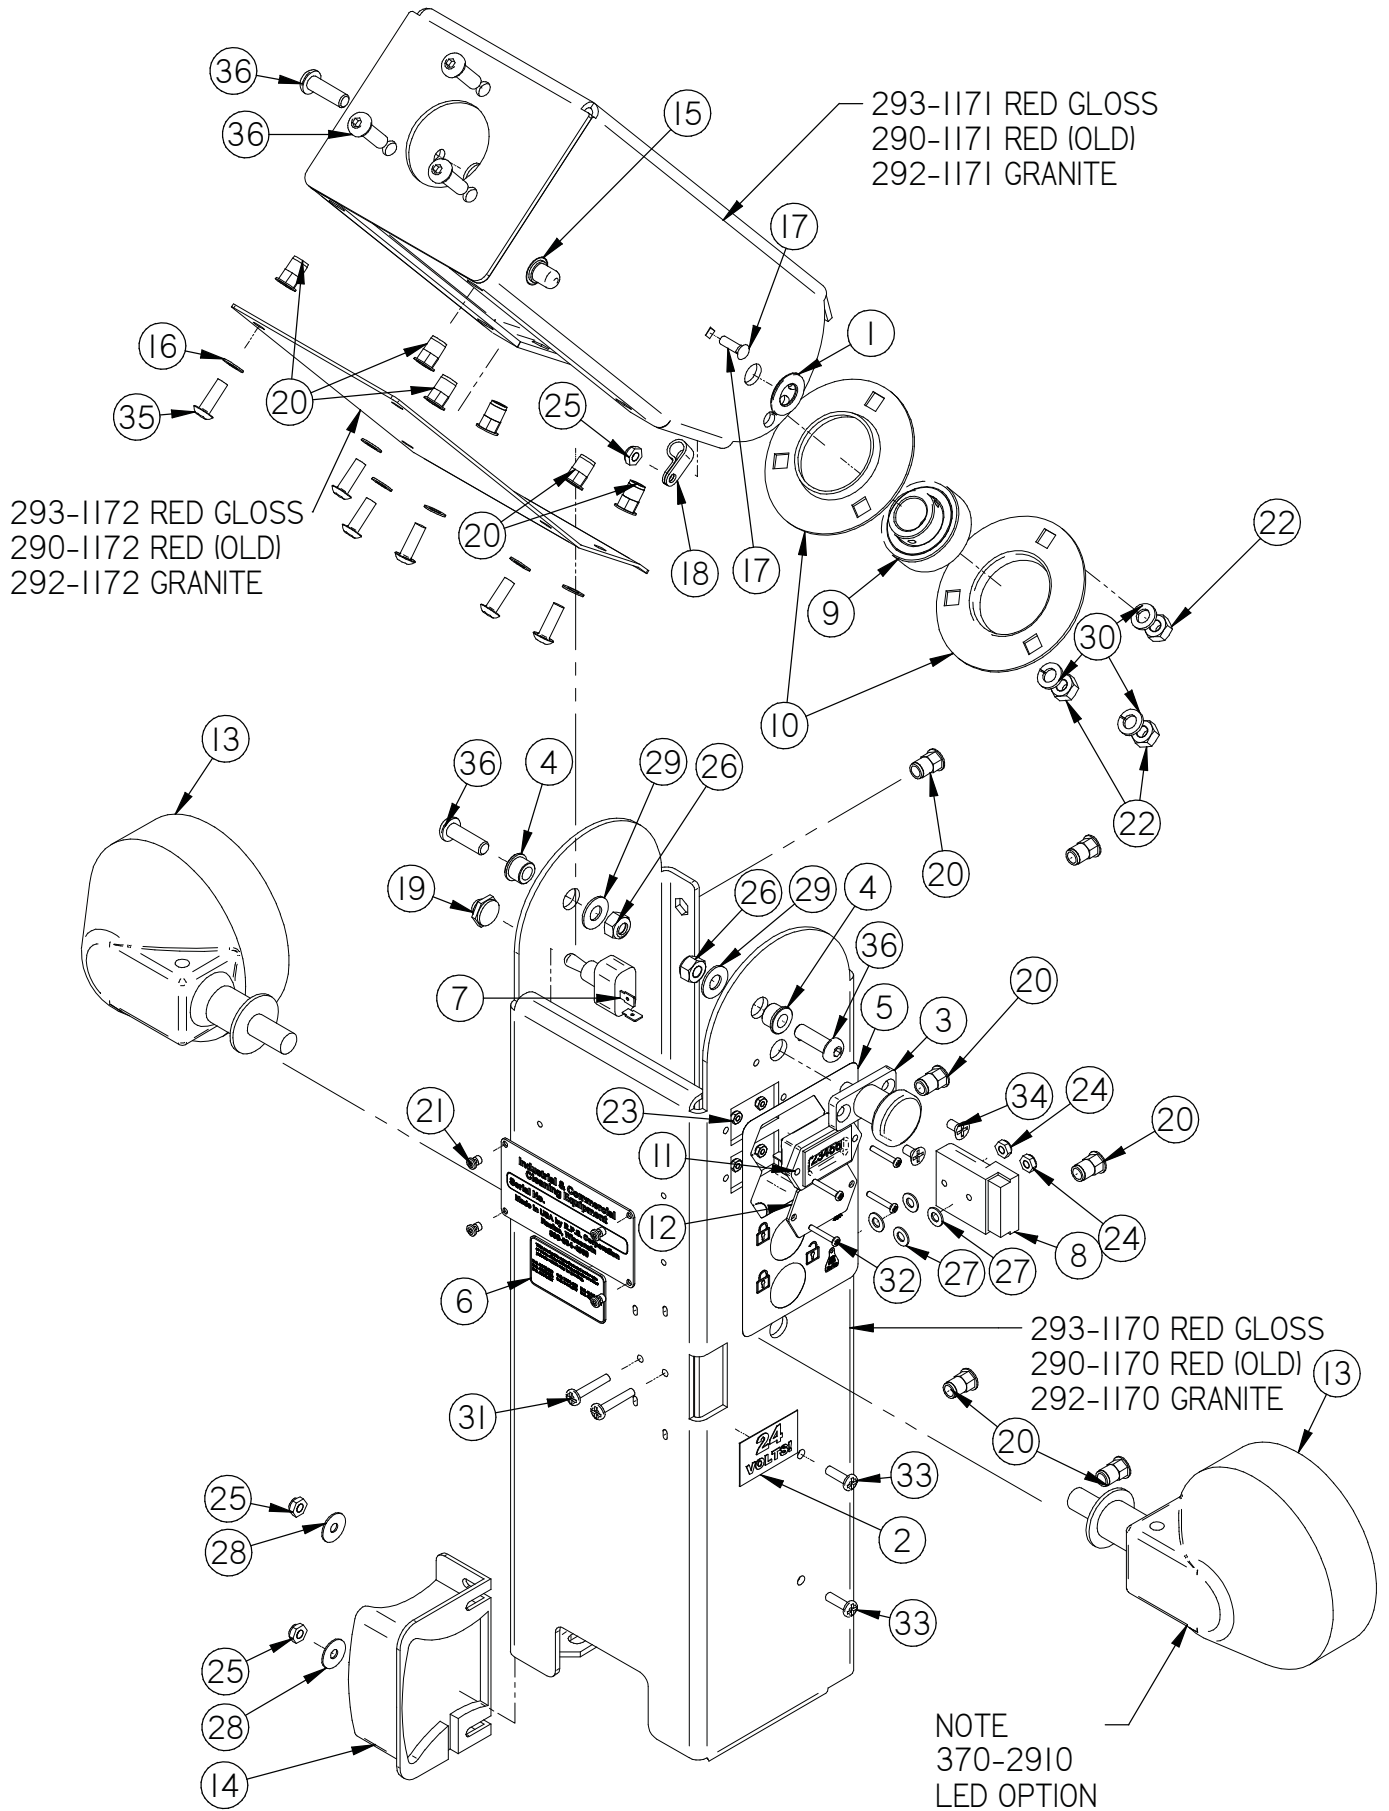

16 Steering Tower

Item	Part No.	Part Description	Qty.
1	290-1247	BRONZE THRUST BEARING, .50" ID X 1.0" OD X 1/16" TH	2
2	290-1505	24 VOLT STICKER	1
3	290-7050	INDEX PLUNGER	1
4	370-1245	BUSHING	2
5	370-7204	METER STICKER	1
6	370-7206	PATENT PLATE	1
7	370-8920	TOGGLE, ON-OFF SPST	1
8	4-259	CONNECTOR, RED 50, HOUSING ONLY	1
9	4-352	BEARING	1
10	4-364A	FLANGE, 1.75" ID	2
11	8-262	HOUR METER	1
12	8-263	METER PLUG	1
13	8-291	HEADLIGHT	2
14	8-292	BACKUP ALARM	1
15	8-294B	PUSH BUTTON SWITCH, SILVER	1
16	H-00282	FW 1/4" NYLON	6
17	H-0172519	CB #10-32 X 5/8" SS	1
18	H-02239	3/8" NYLON LOOP CLAMP	1
19	H-11200	PROTECTIVE BOOT, TOGGLE SWITCH, (BLACK)	1
20	H-250HCN	HCN 1/4"-20	12
21	H-41007	AB4-3A BLIND RIVET	4
22	H-70711	HN 5/16"- 18 SS	4
23	H-70854	NYLOK #4-40 SS	4
24	H-70856	NYLOK #8-32 SS	2
25	H-70858	NYLOK #10-32 SS	3
26	H-70861	NYLOK 5/16" - 18 SS	2
27	H-71009	FW #10 SS	4
28	H-71010	FW #10 ID X 11/16 OD SS	2
29	H-71015	FW 5/16 ID X 3/4 OD SS	2
30	H-71065	LW 5/16" SS	4
31	H-72418	PPH #8-32 X 1" S/S	2
32	H-72490	PPH #4-40 X 3/4" S/S	4
33	H-72517	PPH #10-32 X 5/8" SS	2
34	H-72681	FHP #10-32 X 3/8" SS	2
35	H-73754	BHSCS 1/4 - 20 X 3/4" SS	6
36	H-73780	BHSCS 5/16-18 X 1	6