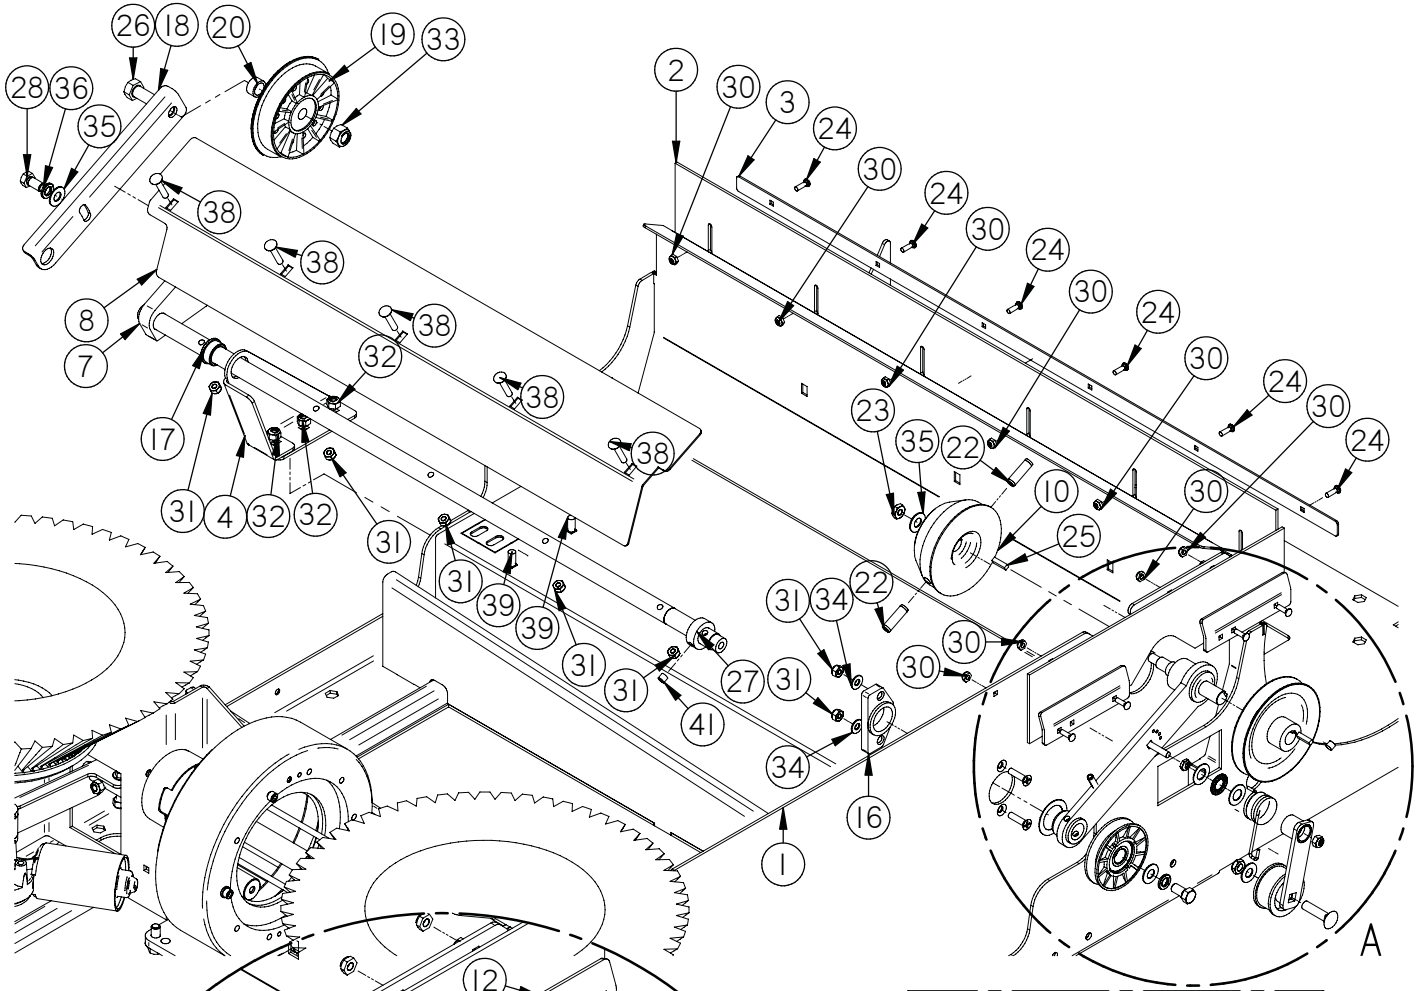

10 Main Broom Driver and Idler Arm

DETAIL A

Item	Part No.	Part Description	Qty.
1	349-1100	MAIN FRAME	1
2	349-1165	CURTAIN, REAR WALL	1
3	349-1175	CURTAIN BAND, REAR WALL	1
4	349-1240	MAINBROOM SUPPORT BRACKET	1
5	349-3170	IDLER PULLEY	1
6	349-3600	REVERSE IDLER ARM	1
7	349-4100	MAIN BROOM SUSPENSION ARM	1
8	349-4140	ATTENUATOR	1
9	349-4160A	MAIN BROOM LAT ARM W/BEARING	1
10	349-4200	BROOM DRIVER	1
11	349-5750	RIGHT SIDE CURTAIN	1
12	349-5760	CURTAIN BAND	2
13	4-316	BROOM DRIVE PULLEY	1
14	4-318	IDLER PULLEY	1
15	4-319	TENSION SPRING	1
16	4-421	SUPPORT BLOCK	1
17	4-4230	3/4" X 1" X 1/2" FLG BEARING	1
18	4-430	IDLER ARM	1
19	4-432	IDLER DRUM	1
20	4-432A	IDLER DRUM SPACER	1
21	H-00103	1/4" X 1 1/2" SPRING PIN	1
22	H-00105	3/8" X 1 1/4" SPRING PIN	2
23	H-0171004	JNYL 3/8- 24 SS	1
24	H-0172519	CB #10-32 X 5/8" SS	10
25	H-0953152	3/16" X 3/4" KEY	2
26	H-13211	HCS 1/2"-13 X 2"	1
27	H-33376	SHAFT COLLAR, 3/4" ID X 9/16 LG	1
28	H-70103	HCS 3/8"-16 X 3/4" SS	2
29	H-7042834	SHIM 1.125 ID X 1.625 OD X .030 SS	1
30	H-70858	NYLOK #10-32 SS	10
31	H-70860	NYLOK 1/4"- 20 SS	8
32	H-70861	NYLOK 5/16" - 18 SS	3
33	H-70864	NYLOK 1/2"-13 SS	1
34	H-71013	FW 1/4 ID X 5/8 OD SS	2
35	H-71017	FW 3/8 ID X 7/8 OD SS	4
36	H-71067	LW 3/8" SS	2
37	H-72710	FHP 1/4"- 20 X 1" SS	2
38	H-74421	CB 1/4"- 20 X 1-1/4" SS	6
39	H-74429	CB 5/16"- 18 X 3/4" SS	3
40	H-74438	CB 3/8"- 16 X 1-1/2" SS	1
41	H-81983	5/16" X 1/4" KURL SET SCREW	2
42	H-NJ04C	JNYL 1/4" - 20 SS	1
43	H-NJ06C	JNYL 3/8- 16 SS	1
44	M-5909K31	NEEDLE ROLLER THRUST BEARING	1
45	M-5909K44	NEEDLE ROLLER THRUST BEARING WASHER	2