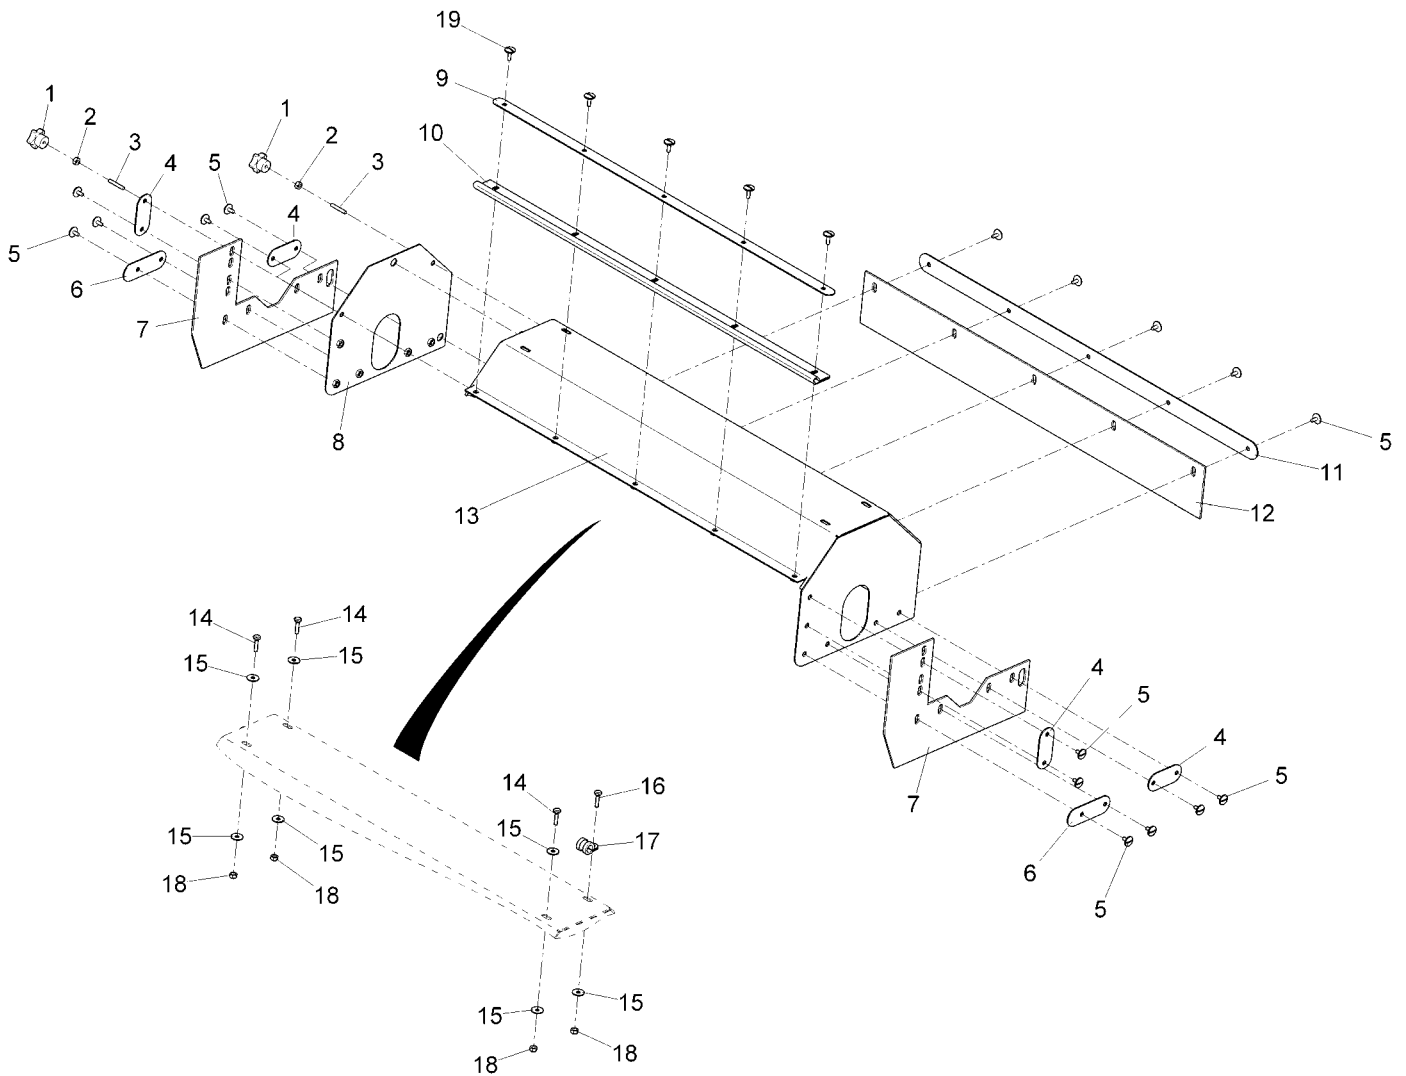

Broom tunnel (97043145)

Broom tunnel (97043145)

Item	Part number	Description	Qty.	Unit	Remarks
1	00853730	Star handle	2	PC	
2	00053330	Hex. Nut	2	PC	
3	00102530	Threaded bolt	2	PC	
4	00102460	Plate	4	PC	
5	00102490	Screw	16	PC	
6	00102480	Plate	2	PC	
7	00981040	Sealing strip	2	PC	
8	00981050	Plate	1	PC	
9	00246280	Prop	1	PC	
10	00981090	Sealing strip	1	PC	
11	00246270	Prop	1	PC	
12	00981070	Sealing strip	1	PC	
13	00035280	Broom tunnel	1	PC	
14	00053020	Hexagon screw	3	PC	
15	00135120	Washer	7	PC	
16	00154070	Hex.bolt	1	PC	
17	00130250	Pipe clamp	1	PC	
18	00051520	Hex. Nut	4	PC	
19	00102520	Screw	5	PC