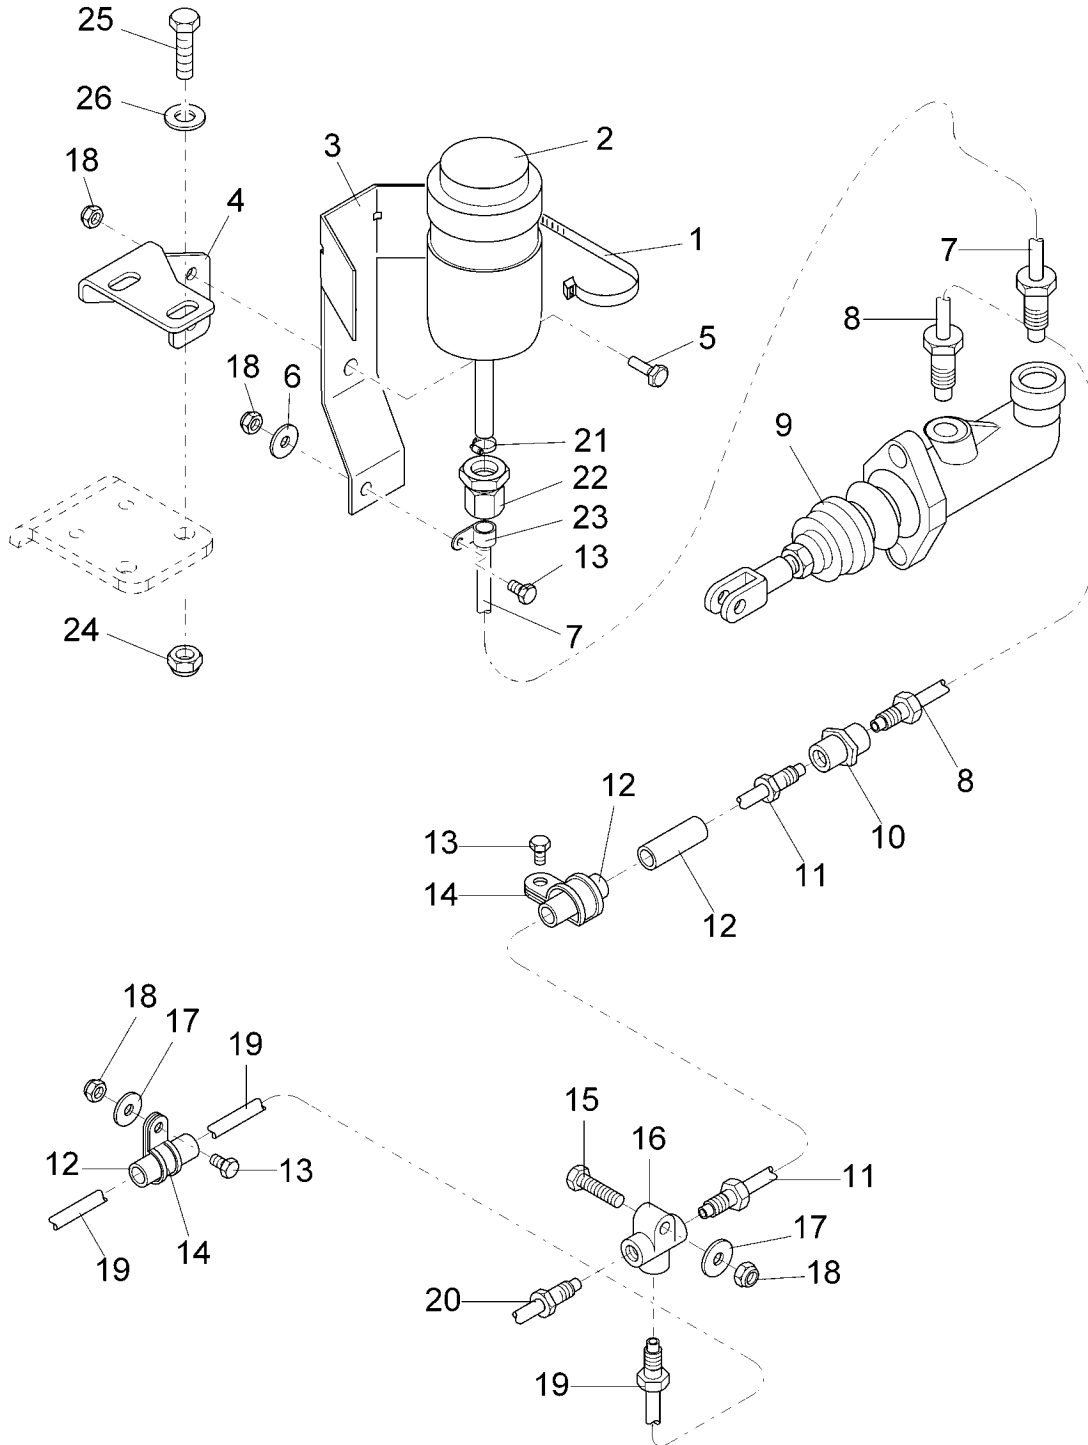

Brake air conduit scheme (from ser.no.: 7580.13.1.0240.3) until 03/2012 (97110738-3 7580-13)

Brake air conduit scheme (from ser.no.: 7580.13.1.0240.3) until 03/2012 (97110738-3 7580-13)

Item	Part number	Description	Qty.	Unit	Remarks
1	00967760	Cable tie	1	PC	
2	01052880	Brake fluid tank	1	PC	
3	XXXXXXXXXX	no part-No. til yet	1		90361288 Angle plate
4	XXXXXXXXXX	no part-No. til yet	1		90569625 Retainer
5	00053010	Hex.bolt	2	PC	
6	00053730	Washer	2	PC	
7	03011340	Brake lead	1	PC	
8	00007850	Brake air conduit	1	PC	
9	00821160	Brake cylinder	1	PC	
10	00974470	Intermediary	1	PC	
11	XXXXXXXXXX	no part-No. til yet	1		96128889 Brake line
12	00320500	Hose	120mm	M	
13	00053030	Hexagon screw	2	PC	
14	00109470	Tube clamp	2	PC	
15	00053290	Hexagon screw	1	PC	
16	00862570	Distributor	1	PC	
17	00135120	Washer	2	PC	
18	00051520	Hex. Nut	5	PC	
19	XXXXXXXXXX	no part-No. til yet	1		96128897 Brake line
20	XXXXXXXXXX	no part-No. til yet	1		96128905 Brake line
21	00529390	Hose clamp	1	PC	
22	01052830	Reducing inset	1	PC	
23	00100550	Clamp	1	PC	
24	00051510	Hex. Nut	1	PC	
25	00053100	Hexagon screw	1	PC	
26	00053750	Washer	1	PC