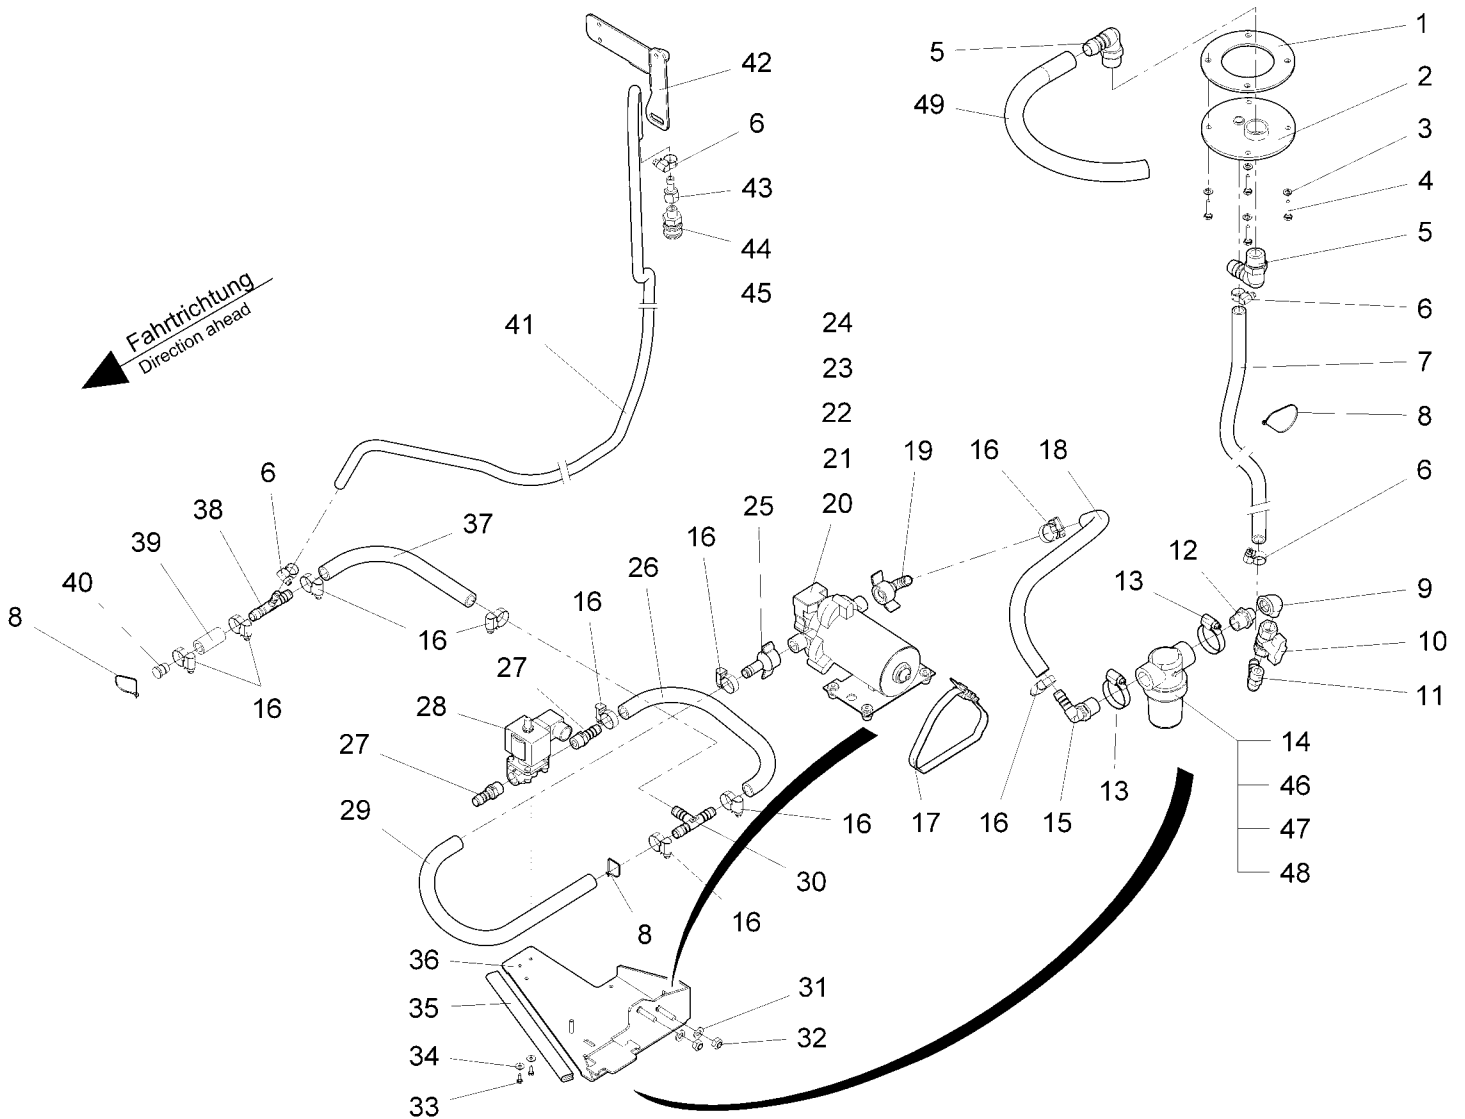

Water circulation (97115448)

Water circulation (97115448)

Item	Part number	Description	Qty.	Unit	Remarks
37	00200170	PVC hose	0,235	M	
38	01073020	T-piece	1	PC	
39	00200170	PVC hose	0,040	M	
40	XXXXXXXXX	no part-No. til yet	1		
41	00562480	Spiral hose	1,890	M	
42	XXXXXXXXX	no part-No. til yet	1		
43	00552600	Hose nipple	1	PC	
44	00552590	Quick hitch	1	PC	
45	03007630	Sealing band	1	M	
46	01071010	Filter insert	1	PC	
47	01072830	Sealing ring	1	PC	
48	01072840	Straining cap	1	PC	
49	00431370	Pressure hose	0,400	M