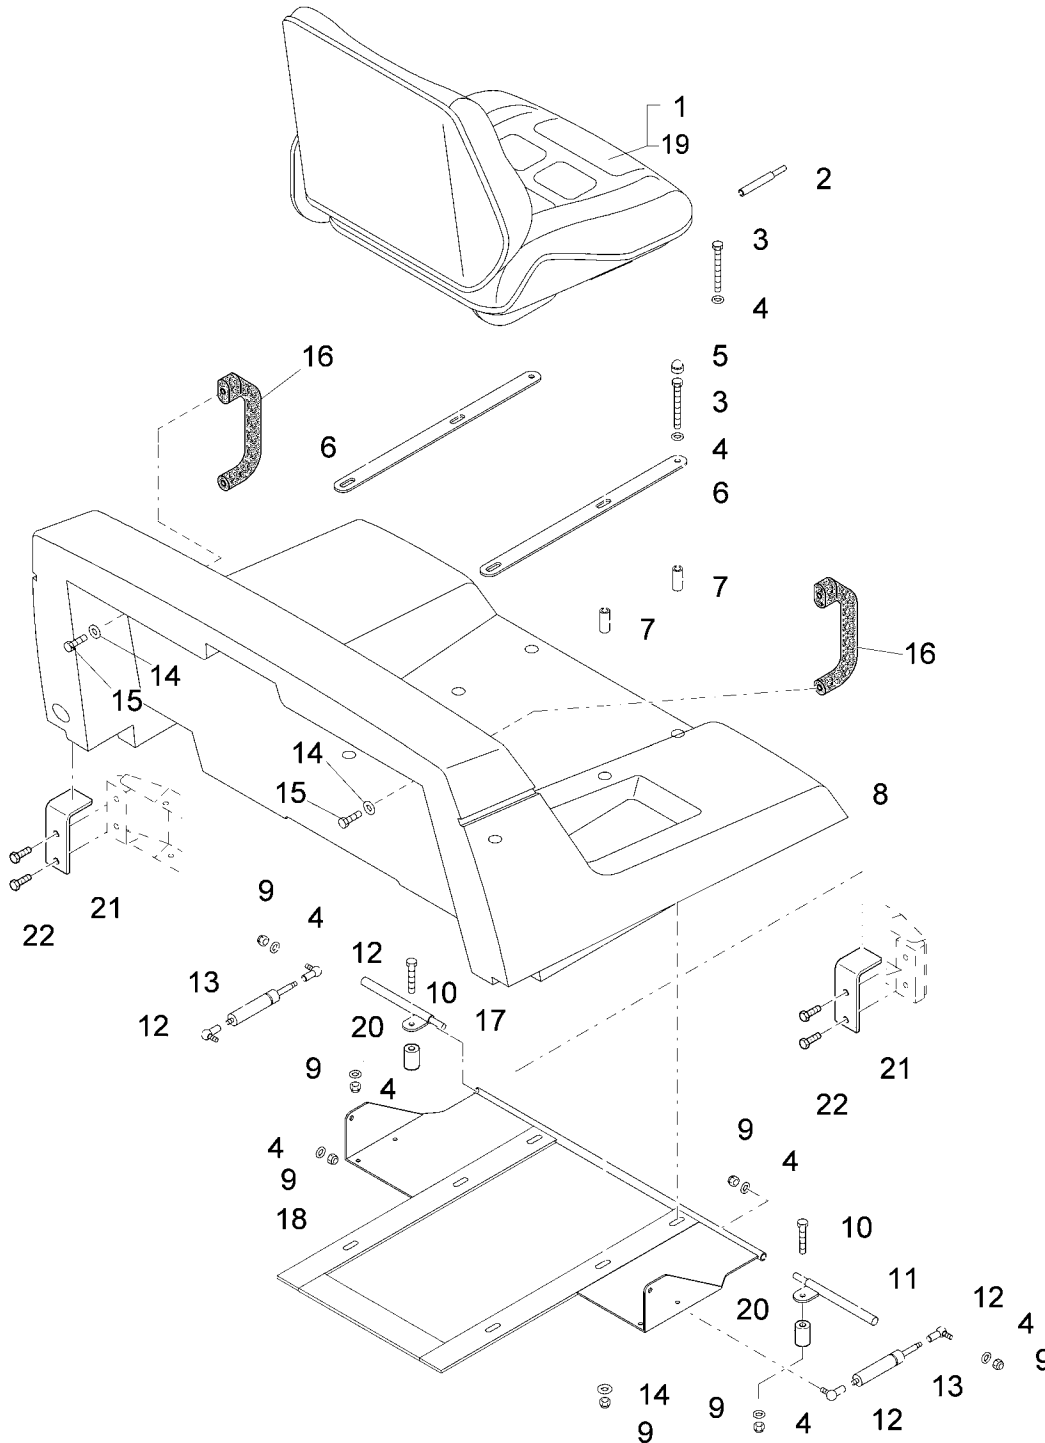

Seat group (97103477)

Seat group (97103477)

Item	Part number	Description	Qty.	Unit	Remarks
1	99709300	Comfort seat	1	PC	
2	00975210	Adapter	1	PC	
3	00557600	Hex.bolt	6	PC	
4	00053750	Washer	10	PC	
5	00131610	Lens cap	2	PC	
6	00980630	Fitting strip	2	PC	
7	00975110	Bushing	6	PC	
8	00035030	Seat console	1	PC	
9	00051510	Hex. Nut	12	PC	
10	00054690	Hexagon screw	2	PC	
11	00975190	Bolt L.H. (R.H. in travel direction!)	1	PC	
12	00527690	Angle joint	4	PC	
13	00975200	Gas spring	2	PC	
14	00042900	Washer	8	PC	
15	00053080	Hexagon screw	4	PC	
16	00959630	Grasp	2	PC	
17	00975180	Bolt R.H. (L.H. in travel direction!)	1	PC	
18	00037010	Seat console	1	PC	
19	00041420	Contact switch for seat, cpl.	1	PC	
20	01177830	Bushing	2	PC	
21	01177840	Angle	2	PC	
22	00053110	Hexagon screw	4	PC