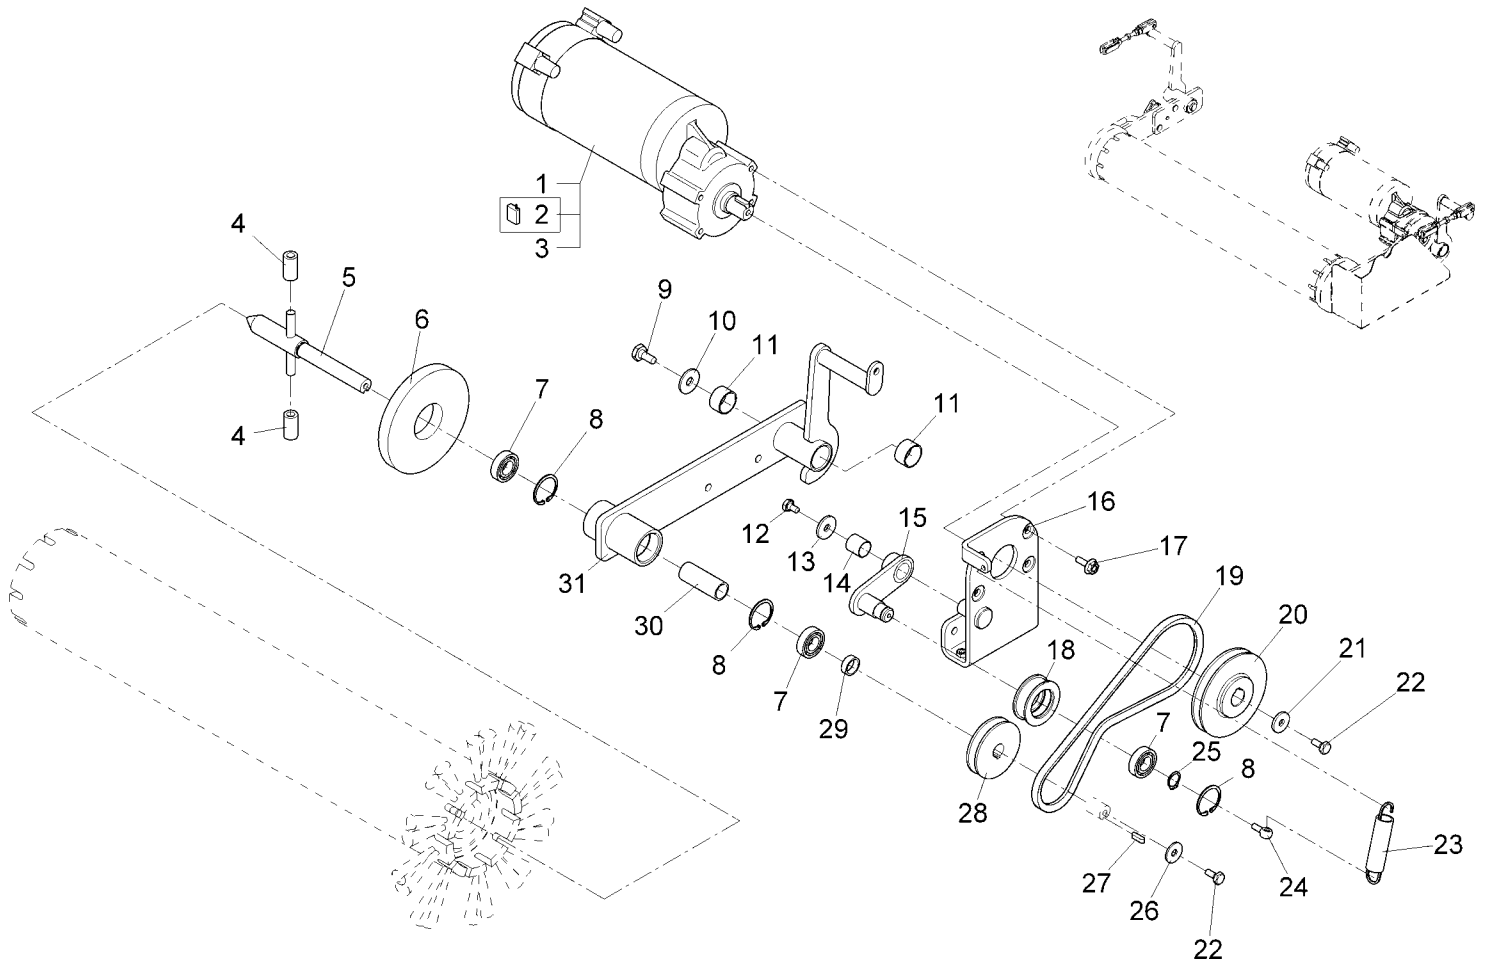

Sweeper roller with drive, part 1 (97120133-1)

Sweeper roller with drive, part 1 (97120133-1)

Item	Part number	Description	Qty.	Unit	Remarks
1	00911390	Geared motor	1	PC	
2	00553060	Set (4pc.) carbon brush	1	PC	
3	00008110	Cable set	1	PC	
4	00521880	Hose	4	PC	
5	00102550	Bolt	1	PC	
6	00102630	Sealing washer	1	PC	
7	00106300	Deep groove ball bearing	3	PC	
8	00101660	Retaining ring	3	PC	
9	00021130	Hex.bolt	1	PC	
10	00046520	Washer	1	PC	
11	00107200	DU-Drying socket	4	PC	
12	00151810	Hexagon screw	1	PC	
13	00027070	Washer	1	PC	
14	00102650	DU-Drying socket	1	PC	
15	00102540	Plate	1	PC	
16	00102560	Support	1	PC	
17	00959310	Hex.bolt	4	PC	
18	00043990	Idler pulley	1	PC	
19	00980020	Narrow drive belt	1	PC	
20	00071130	V-belt pulley	1	PC	
21	00538850	Washer	1	PC	
22	00053080	Hexagon screw	2	PC	
23	00702150	Tension spring	1	PC	
24	01111020	Eye bolt	1	PC	
25	00022230	Retaining ring	1	PC	
26	00042900	Washer	1	PC	
27	00022430	Feather key	1	PC	
28	00043980	Belt pulley	1	PC	
29	00102610	Bushing	1	PC	
30	00102590	Pipe	1	PC	
31	00980970	Plate L.H.	1	PC