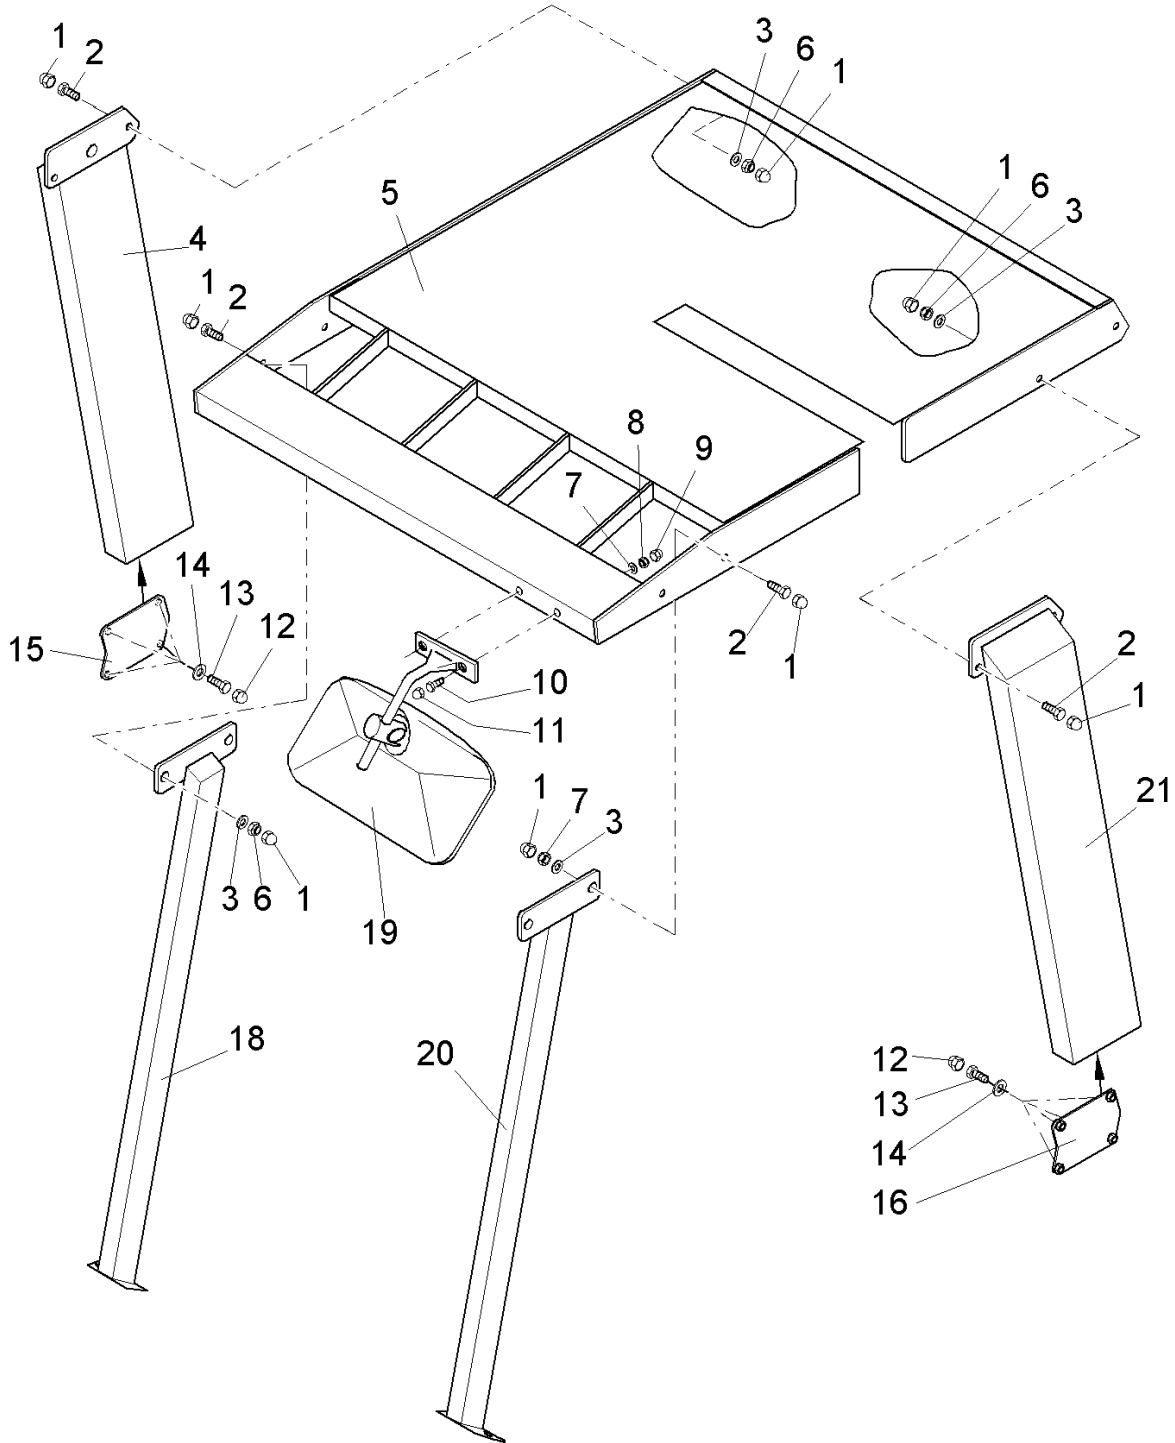

Overhead guard (99758200BT10)

Overhead guard (99758200BT10)

Item	Part number	Description	Qty.	Unit	Remarks
1	00747210	Lens cap	16	PC	
2	00053160	Hexagon screw	8	PC	
3	00053760	Washer	16	PC	
4	XXXXXXXX	no part-No. til yet	1		96069364 Rear stake, RH.
5	03011080	Driver canopy	1	PC	
6	00051500	Hex. Nut	8	PC	
7	00053730	Washer	4	PC	
8	00051520	Hex. Nut	2	PC	
9	00525910	Lens cap	2	PC	
10	00053030	Hexagon screw	2	PC	
11	00525910	Lens cap	2	PC	
12	00131610	Lens cap	8	PC	
13	00053090	Hexagon screw	8	PC	
14	00042900	Washer	8	PC	
15	01273540	Plate R.H.	1	PC	
16	01273550	Plate L.H.	1	PC	
18	XXXXXXXX	no part-No. til yet	1		96069380 Front stake, RH.
19	00650380	Rear view mirror	1	PC	
20	XXXXXXXX	no part-No. til yet	1		96069398 Front stake, L.H.
21	XXXXXXXX	no part-No. til yet	1		96069372 Rear stake, LH.