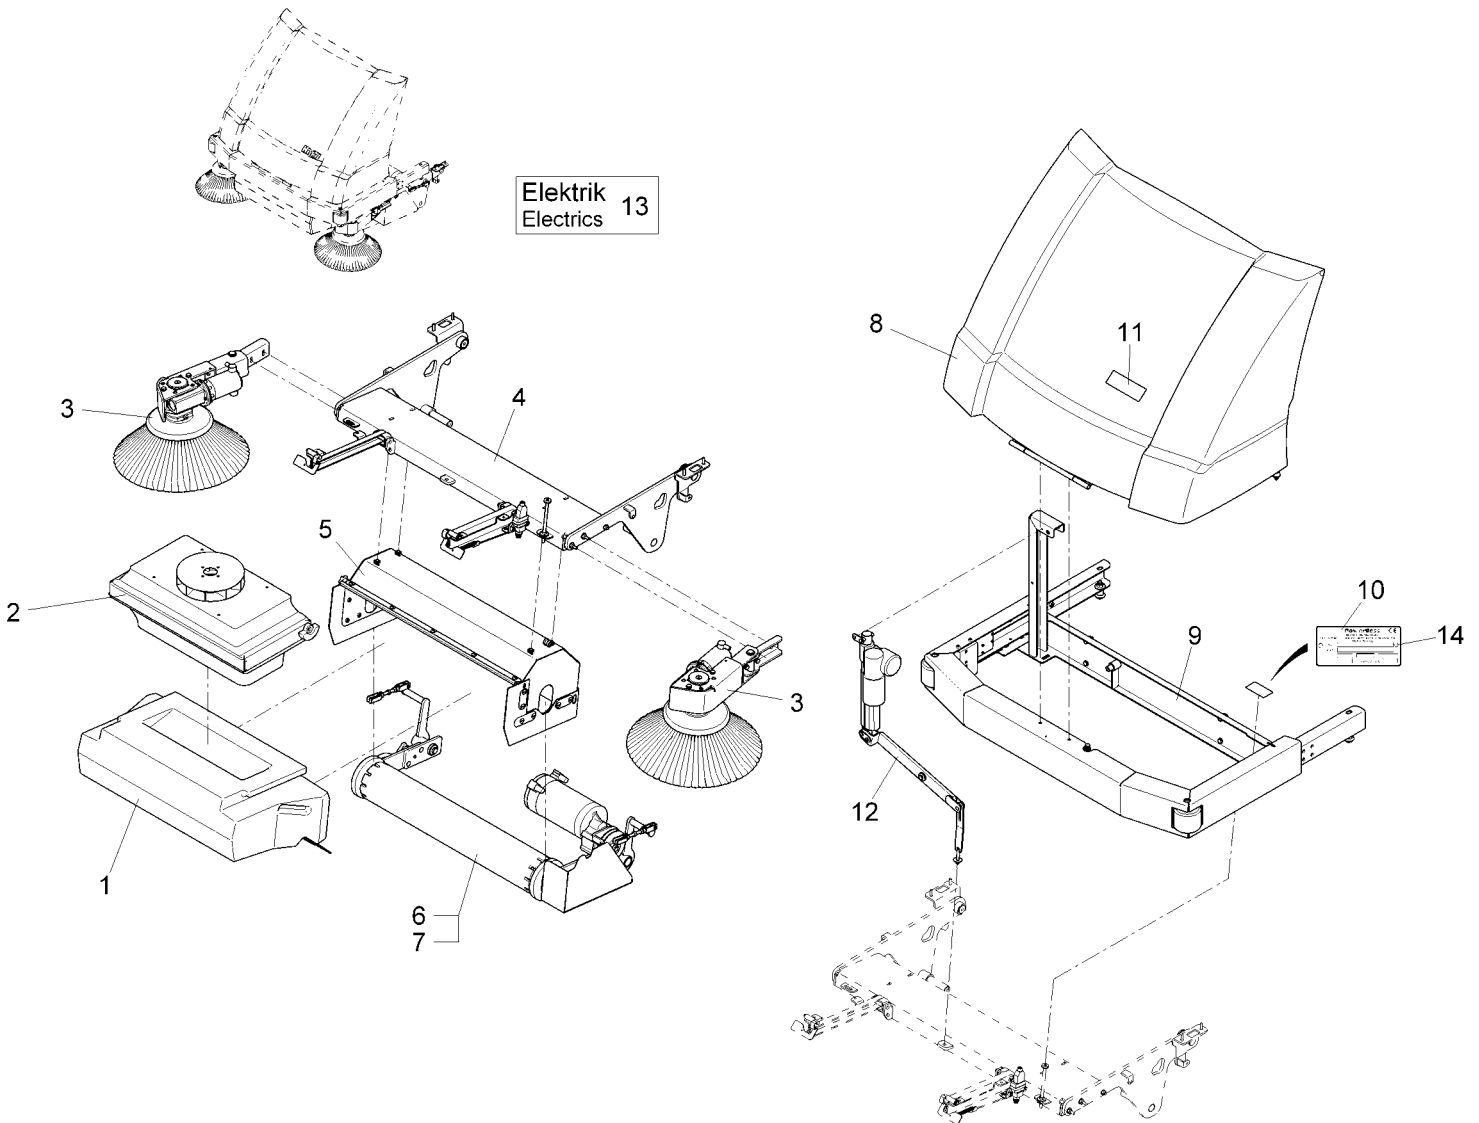

Pre-sweep attachment ADMIRAL 42 SS (7581.13) (99758113)

Pre-sweep attachment ADMIRAL 42 SS (7581.13) (99758113)

Item	Part number	Description	Qty.	Unit	Remarks
1	97043137	Litter hopper	Page	149	
2	97043186	Filter installation - Vibrator system	Page	151	
3	97071187-97071195	Side brush installation (L.H. and R.H.)	Page	155	
4	97043095	Frame cpl.	Page	157	
5	97043145	Broom tunnel	Page	159	
6	97120133-1	Sweeper roller with drive, part 1	Page	161	
7	97120133-2	Sweeper roller with drive, part 2	Page	163	
8	97122493	Covering cpl.	Page	165	
9	97119622	Base frame	Page	167	
10	03008410	Type plate POWERBOSS	1	PC	
11	03008020	Decal POWER BOSS	1	PC	
12	97043129	Lifting cpl.	Page	169	
13	97049092	Electric Pre-sweep-attachment	Page	171	
14	00504370	Blind rivet	2	PC