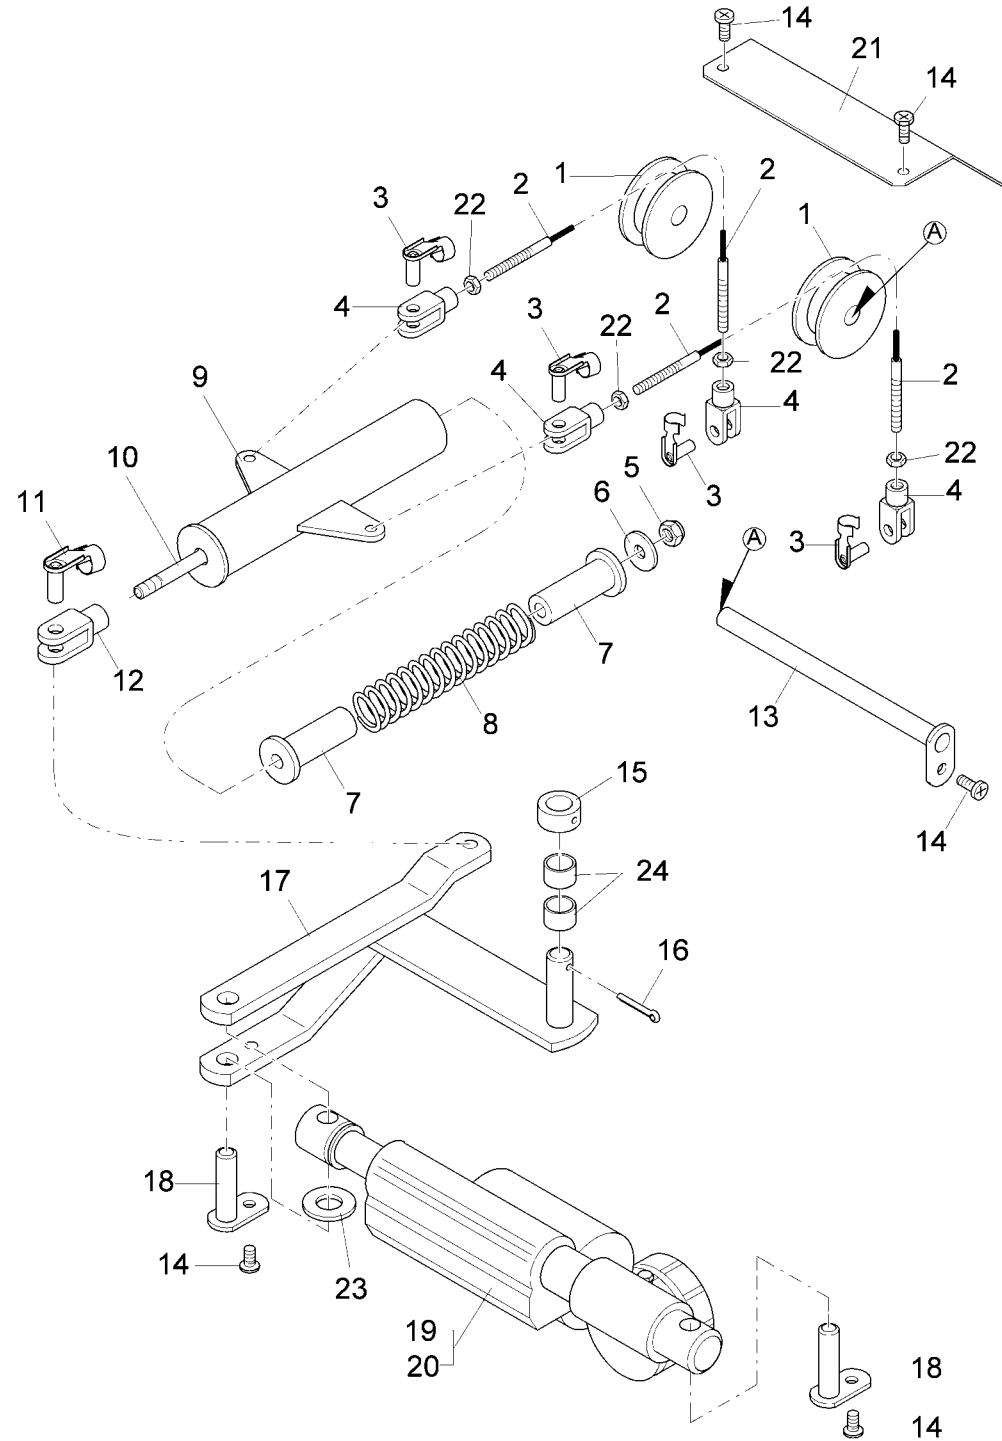

Brush lifting (97042410)

Brush lifting (97042410) 1900-01-01 --> 2012-03-31

Item	Part number	Description	Qty.	Unit	Remarks
1	00972140	Roller	2	PC	
2	00975240	Pull rope	2	PC	
3	00851590	Bolt	4	PC	
4	00851570	Fork yoke	4	PC	
5	00051510	Hex. Nut	1	PC	
6	00042900	Washer	1	PC	
7	00975470	Bushing	2	PC	
8	00975480	Pressure spring	1	PC	
9	00980730	Pipe	1	PC	
10	00975460	Threaded rod	1	PC	
11	00151400	Bolt	1	PC	
12	00151440	Fork yoke	1	PC	
13	00975220	Bolt	1	PC	
14	00959220	Screw	5	PC	
15	00975250	Pipe	1	PC	
16	00139930	Cotter pin	1	PC	
17	00980640	Angle	1	PC	
18	00975230	Bolt	2	PC	
19	00650110	Lifting spindle	1	PC	
20	00962620	Clamp	1	PC	
21	00057990	Angle plate	1	PC	
22	00053330	Hex. Nut	4	PC	
23	00053770	Washer	1	PC	
24	00022090	DU-Drying socket	2	PC