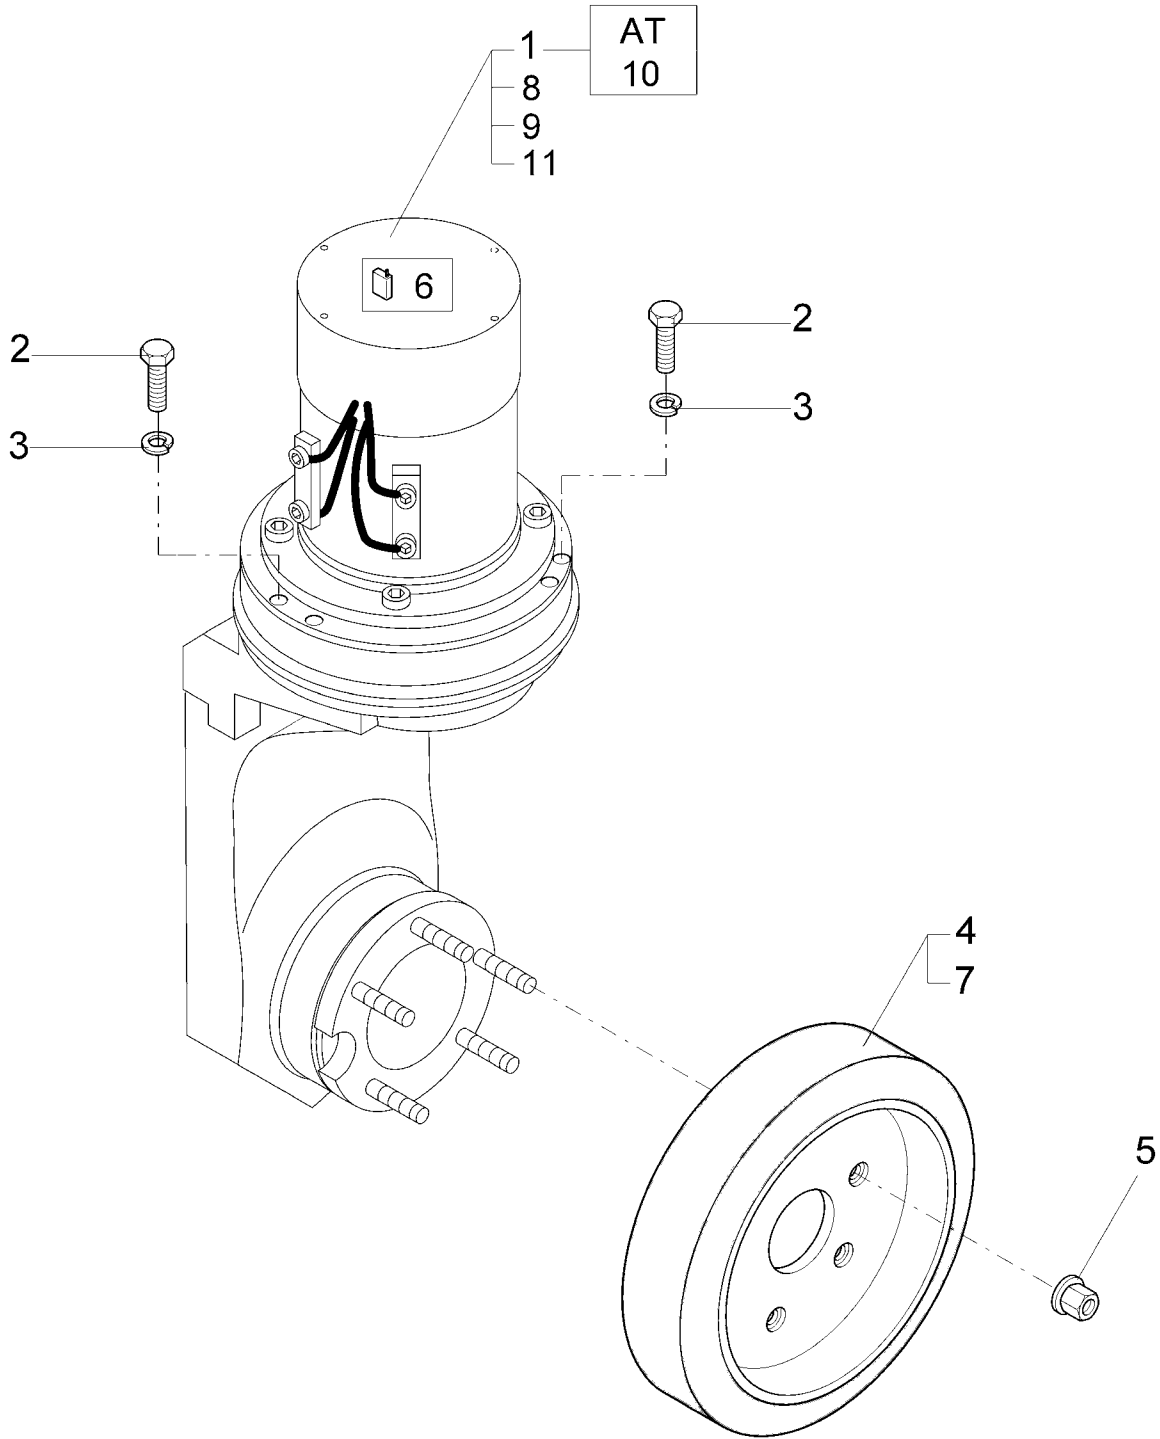

Travel drive (97042329)

Travel drive (97042329)

Item	Part number	Description	Qty.	Unit	Remarks
1	00910150	Wheel drive	1	PC	
2	00155830	Hexagon screw	6	PC	
3	00053430	Lock washer	6	PC	
4	01051310	Front wheel	1	PC	
5	00854640	Spherical collar nut	1	PC	
6	00976490	Carbon brush	4	PC	
7	01057120	Front wheel, (skid-proof type)	1	PC	
8	00912540	Rotary shaft seal	1	PC	
9	01177100	Thermo guard	1	PC	
10	00000970	Wheel drive	1	PC	Replacement part for 00910150
11	03502250	Spur gear set	1	PC	incl. bevel wheel, spur wheel, o-ring, hexagon nut and slotted nut