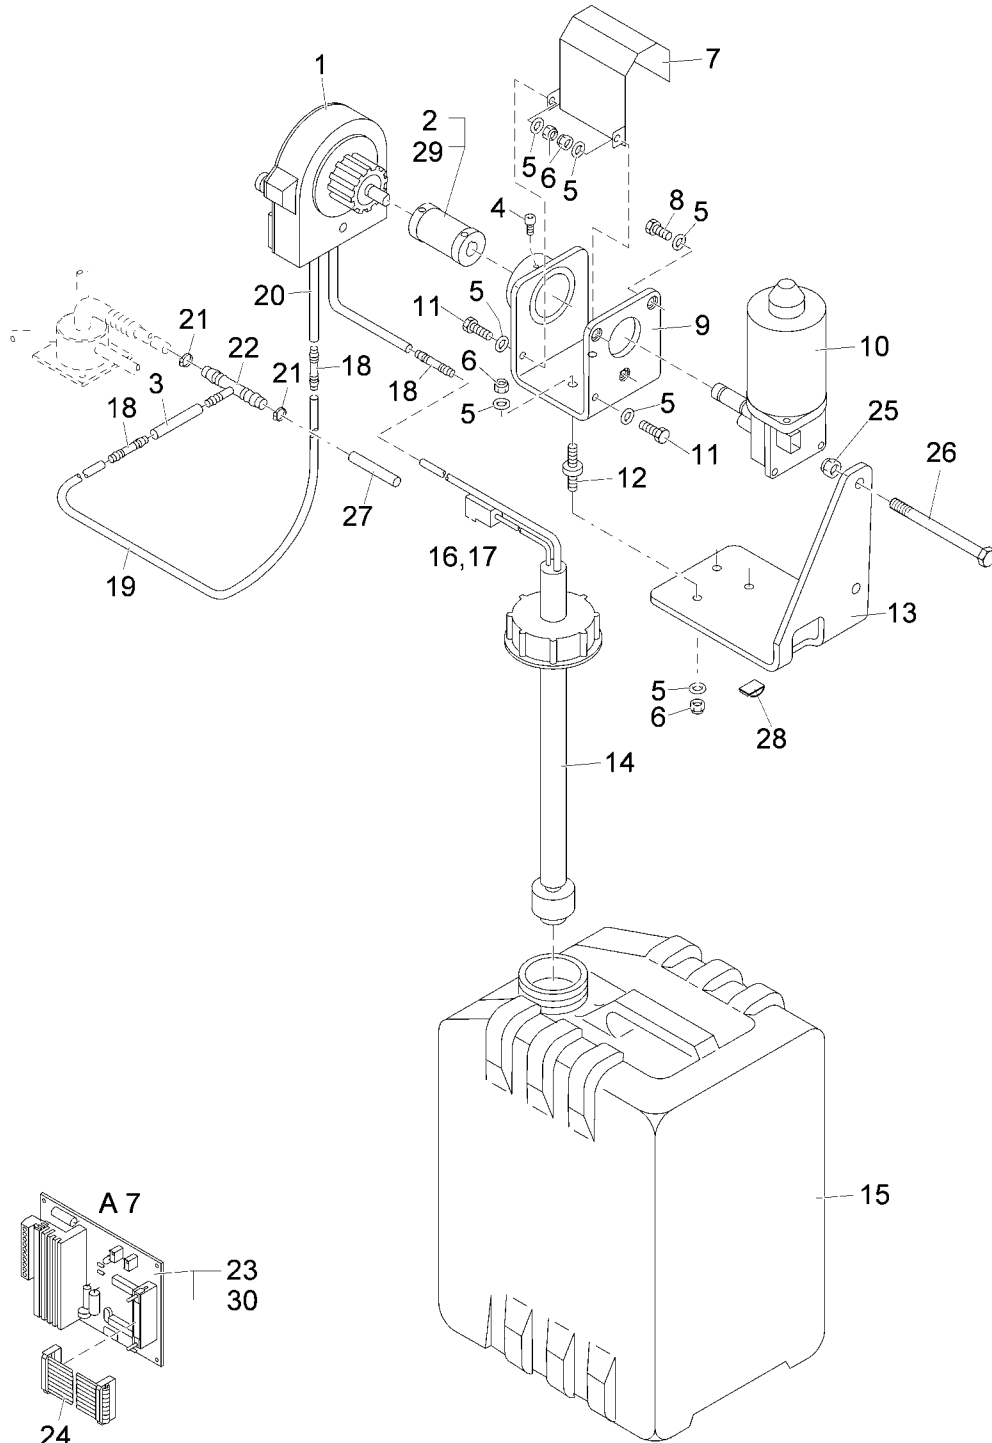

Cleaning agent dosage system (99756402)

Cleaning agent dosage system (99756402)

Item	Part number	Description	Qty.	Unit	Remarks
1	00112290	Hose pump	1	PC	
2	00501540	Clutch	1	PC	
3	00749620	Hose	50mm	M	
4	00132360	lens head screw M4x10	2	PC	
5	00053730	Washer	7	PC	
6	00051520	Hex. Nut	8	PC	
7	00501480	Cover plate	1	PC	
8	00053010	Hex.bolt	3	PC	
9	00501460	Angle	1	PC	
10	00112300	Drive motor	1	PC	
11	00025260	Hexagon screw	2	PC	
12	00702070	Buffer	3	PC	
13	00501470	Angle	1	PC	
14	00035820	Suction lance	1	PC	
15	00112270	Tank	1	PC	
16	00903180	Plastic cover	1	PC	
17	00903170	Tab	2	PC	
18	00501610	Hose coupling	3	PC	
19	01090200	Hose	2000m m	M	
20	00749620	Hose	700mm	M	
21	00074300	Hose clamp	2	PC	
22	00501550	T-screwing	1	PC	
23	00512450	Chemical modul unit	1	PC	
24	00112260	Flat band line	1	PC	
25	00051510	Hex. Nut	2	PC	
26	00053150	Hex.bolt	2	PC	
27	00112010	Hose	120mm	PC	
28	00020650	Cable clip	2	PC	
29	00501630	Woodruff key	1	PC	
30	00745840	Print plate holder	4	PC