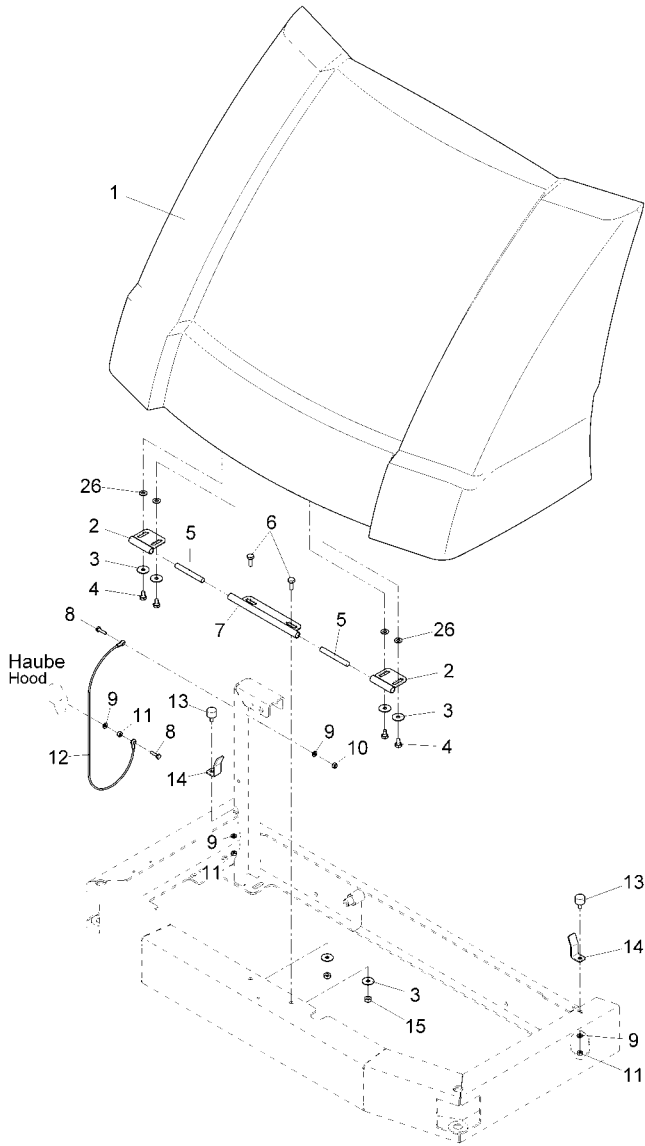

Covering cpl. (97122493)

Covering cpl. (97122493)

Item	Part number	Description	Qty.	Unit	Remarks
1	00035090	Hood	1	PC	
2	00102350	Pipe	2	PC	
3	00042900	Washer	6	PC	
4	00151810	Hexagon screw	4	PC	
5	00102390	Cylinder pin	2	PC	
6	00053090	Hexagon screw	2	PC	
7	00102340	Pipe	1	PC	
8	00053020	Hexagon screw	2	PC	
9	00053730	Washer	13	PC	
10	00051520	Hex. Nut	10	PC	
11	00053330	Hex. Nut	3	PC	
12	00102360	Rope	1	PC	
13	00854090	Stop buffer	2	PC	
14	01274700	Angle	2	PC	
15	00051510	Hex. Nut	2	PC	
16	00135120	Washer	8	PC	
17	00102380	Bushing	2	PC	
18	00102370	Plate	2	PC	
19	00053040	Hex.bolt	2	PC	
20	00021310	Countersunk screw	8	PC	
21	00522530	Hinge	4	PC	
22	00975120	Bolt lock	2	PC	
23	00975170	Key	1	PC	
24	01057500	Flap L.H.	1	PC	
25	01057510	Flap R.H.	1	PC	
26	00053750	Washer	4	PC