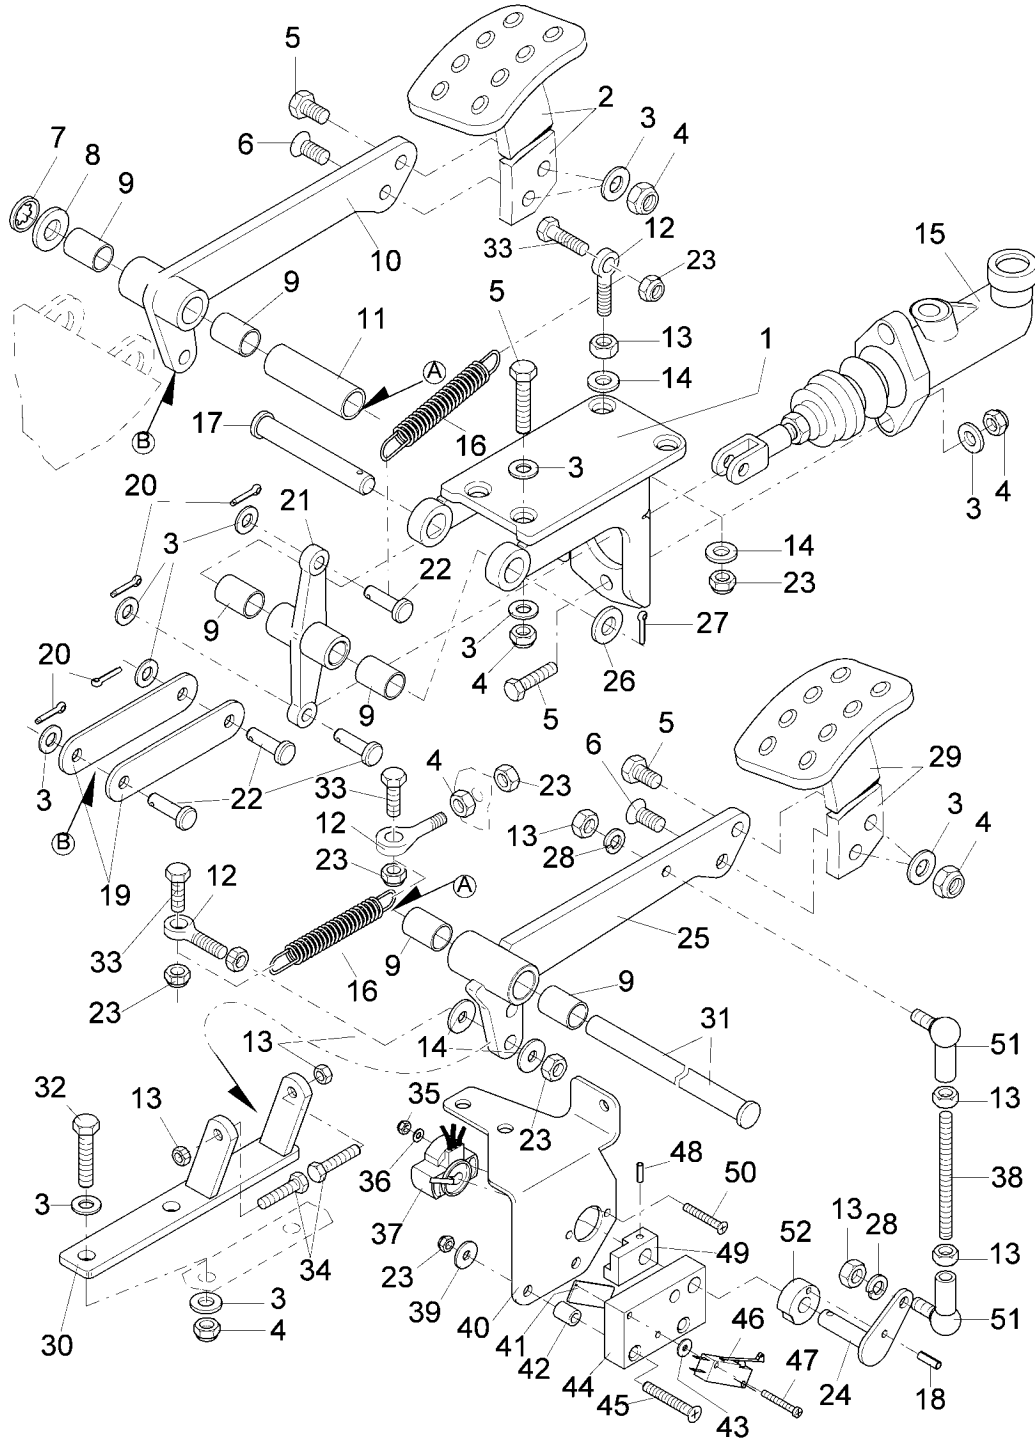

Service brake - Accelerator pedal (97118152-1)

Service brake - Accelerator pedal (97118152-1) 2012-04-01 -->

Item	Part number	Description	Qty.	Unit	Remarks
37	00975500	Turn angle transmitter	1	PC	
38	00071110	Threaded rod	1	PC	
39	00053730	Washer	1	PC	
40	00975520	Angle	1	PC	
41	01074840	Thread base plate	1	PC	
42	00926770	Spacer sleeve	2	PC	
43	00747400	Washer	2	PC	
44	00975530	Plate	1	PC	
45	00109500	Countersunk screw	2	PC	
46	00975510	Micro switch	1	PC	
47	00101580	Fillister-head screw	2	PC	
48	00152840	Dowel pin	1	PC	
49	00975550	Carrier	1	PC	
51	00855580	Angle joint	2	PC	
52	00975540	Washer	1	PC