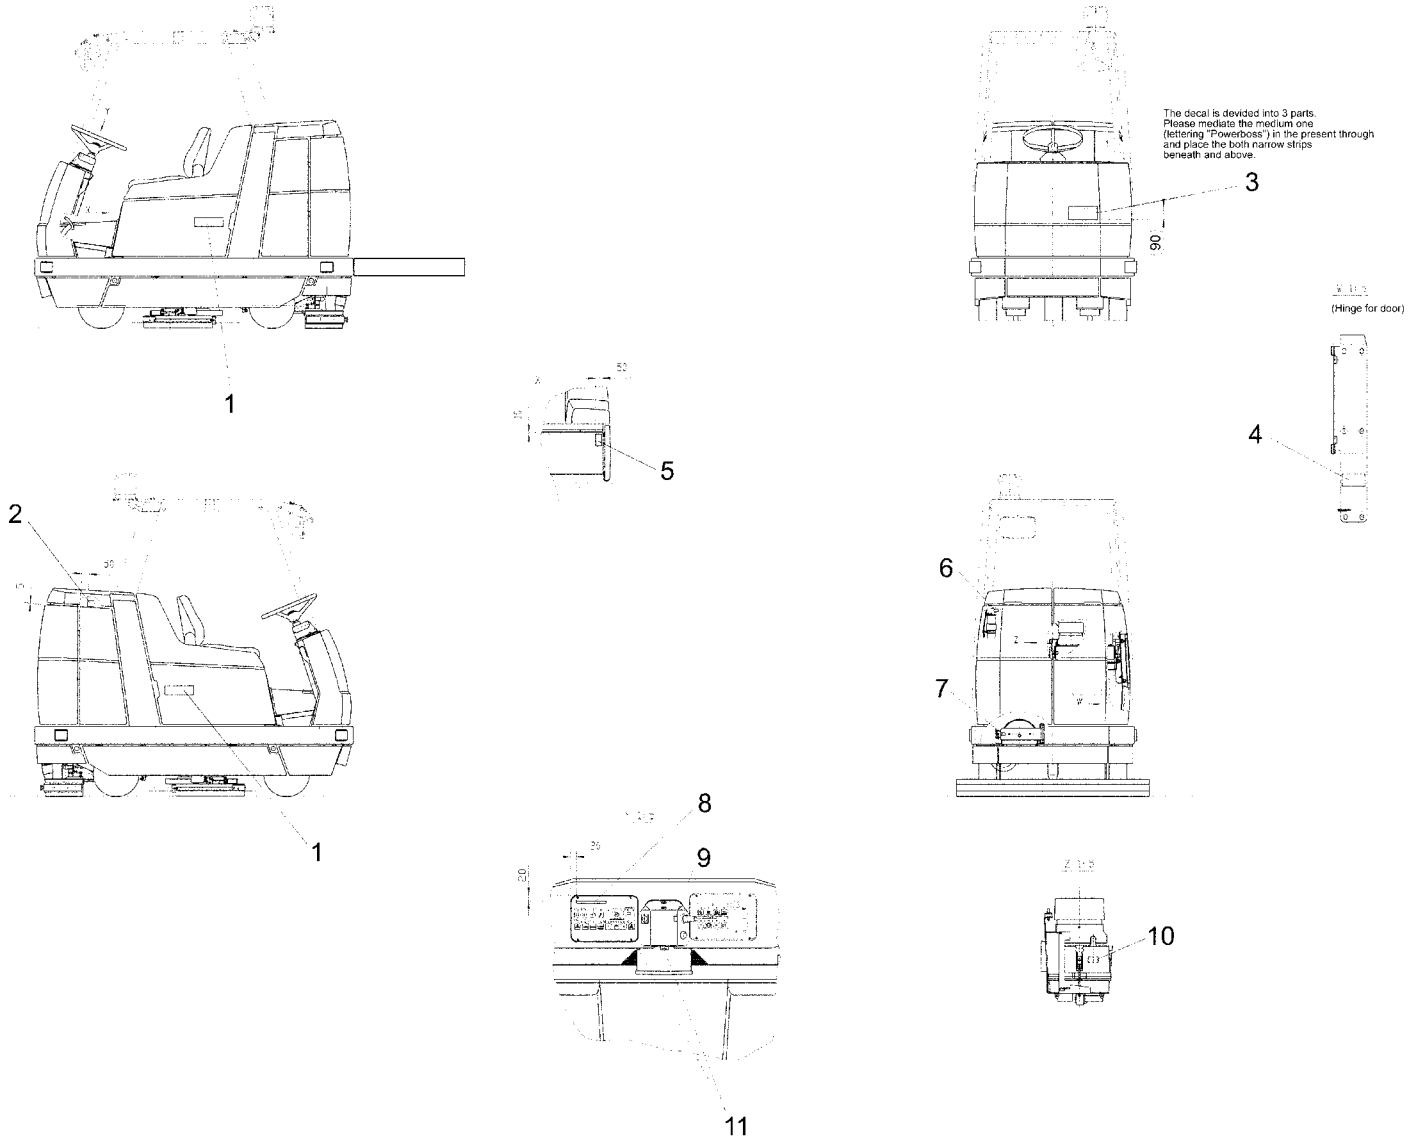

Labels (97100093)

Labels (97100093)

Item	Part number	Description	Qty.	Unit	Remarks
1	03008000	Decal ADMIRAL 42	2	PC	
2	01074400	Decal caustic solution tank	1	PC	
3	03008020	Decal POWER BOSS	1	PC	
4	03008790	Backing film	1	PC	
5	01071710	Decal "Instruction manual"	1	PC	
6	01170060	Decal FOUL WATER	1	PC	
7	01170130	Decal	1	PC	
8	03008010	Decal ADMIRAL SERIES	1	PC	
9	01170140	Decal	1	PC	
10	01170150	Decal SOLUTION TANK	1	PC	
11	01131560	Decal PARKING BRAKE	1	PC