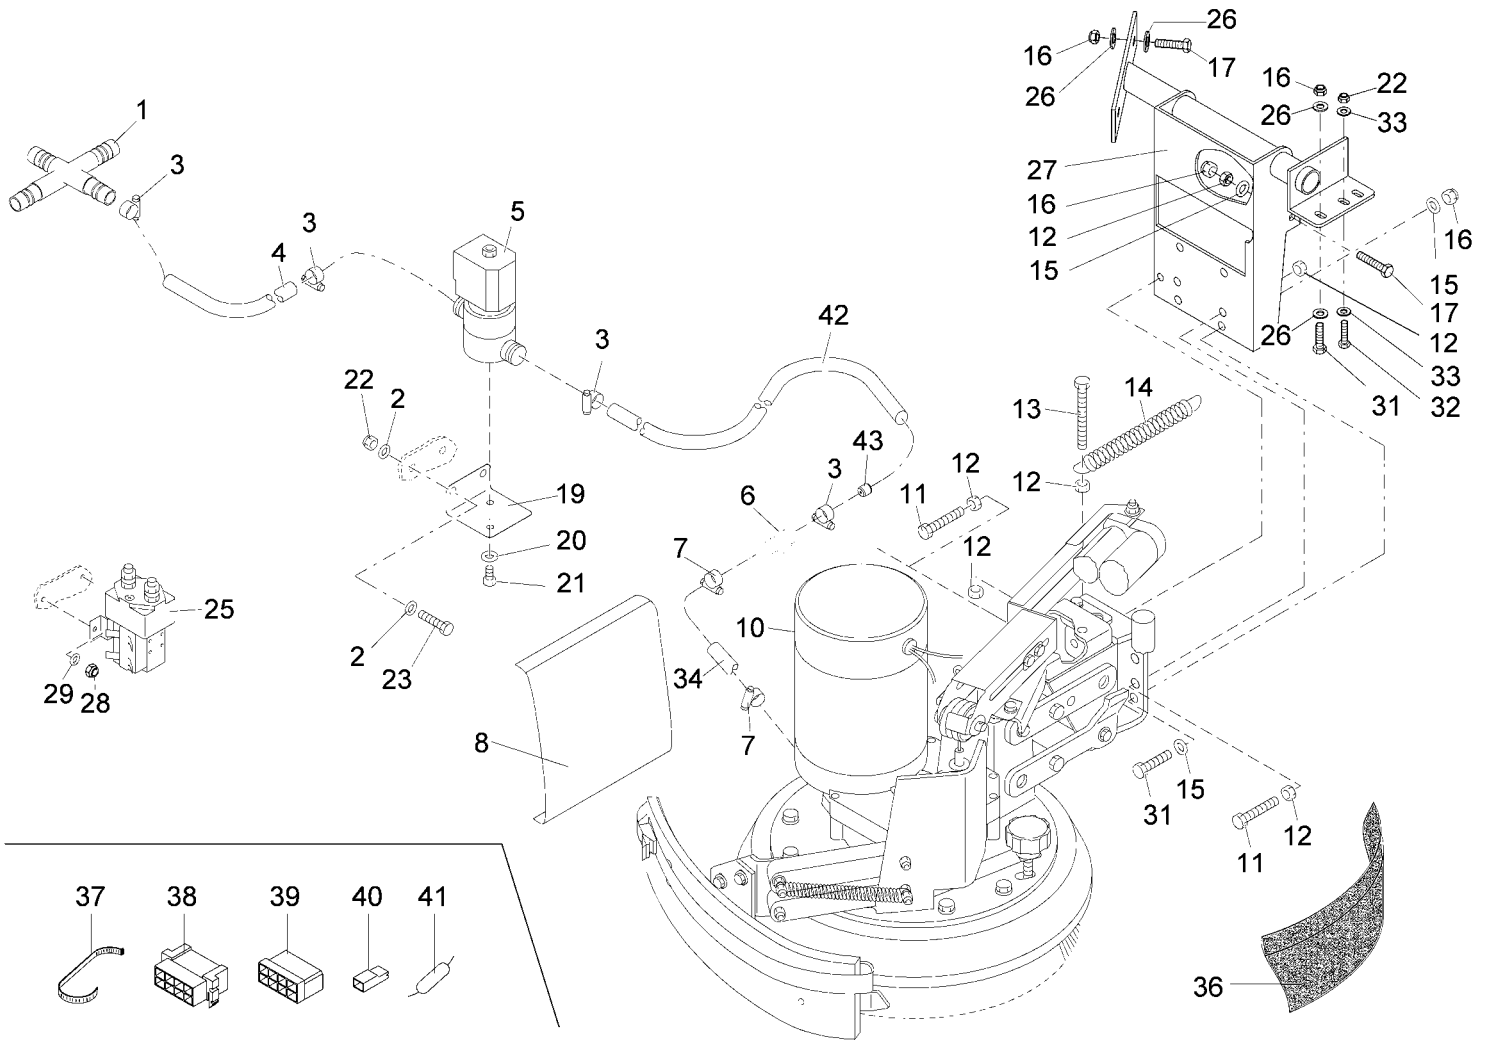

Side scrubbing unit for HKM B 1050 and HKM B 1100 (99758602)

Side scrubbing unit for HKM B 1050 and HKM B 1100 (99758602)

Item	Part number	Description	Qty.	Unit	Remarks
1	01056360	Cross connector	1	PC	
2	00053730	Washer	4	PC	
3	00874590	Hose clamp	4	PC	
4	00200170	PVC hose	500mm	M	
5	00563220	Electrovalve	1	PC	
6	00970320	Connecting piece	1	PC	
7	00074300	Hose clamp	2	PC	
8	00035700	Flap (for Side Scrubbing Unit)	1	PC	
10	97049076	Scrubbing unit cpl.	Page	183	
11	00133700	Hexagon screw	2	PC	
12	00053350	Hex. Nut	6	PC	
13	00052900	Hex.bolt	1	PC	
14	00554000	Tension spring	1	PC	
15	00053750	Washer	12	PC	
16	00051510	Hex. Nut	9	PC	
17	00053110	Hexagon screw	3	PC	
19	00501920	angle	1	PC	
20	00555520	Washer	2	PC	
21	00507490	Hex.bolt	2	PC	
22	00051520	Hex. Nut	4	PC	
23	00053020	Hexagon screw	2	PC	
25	00965060	Solenoid switch	1	PC	
26	00042900	Washer	5	PC	
27	00142120	Support	1	PC	
28	00133830	Hex. Nut	2	PC	
29	00053710	Washer	2	PC	
31	00053100	Hexagon screw	7	PC	
32	00154070	Hex.bolt	1	PC	
33	00135120	Washer	6	PC	
34	00562480	Spiral hose	60mm	M	
36	00112250	Spraying guard	1	PC	
37	00121010	Cable tie	1	PC	
38	00956310	Jumper cable	1	PC	
39	00956300	Jumper cable	1	PC	
40	00083640	Plastic cover	1	PC