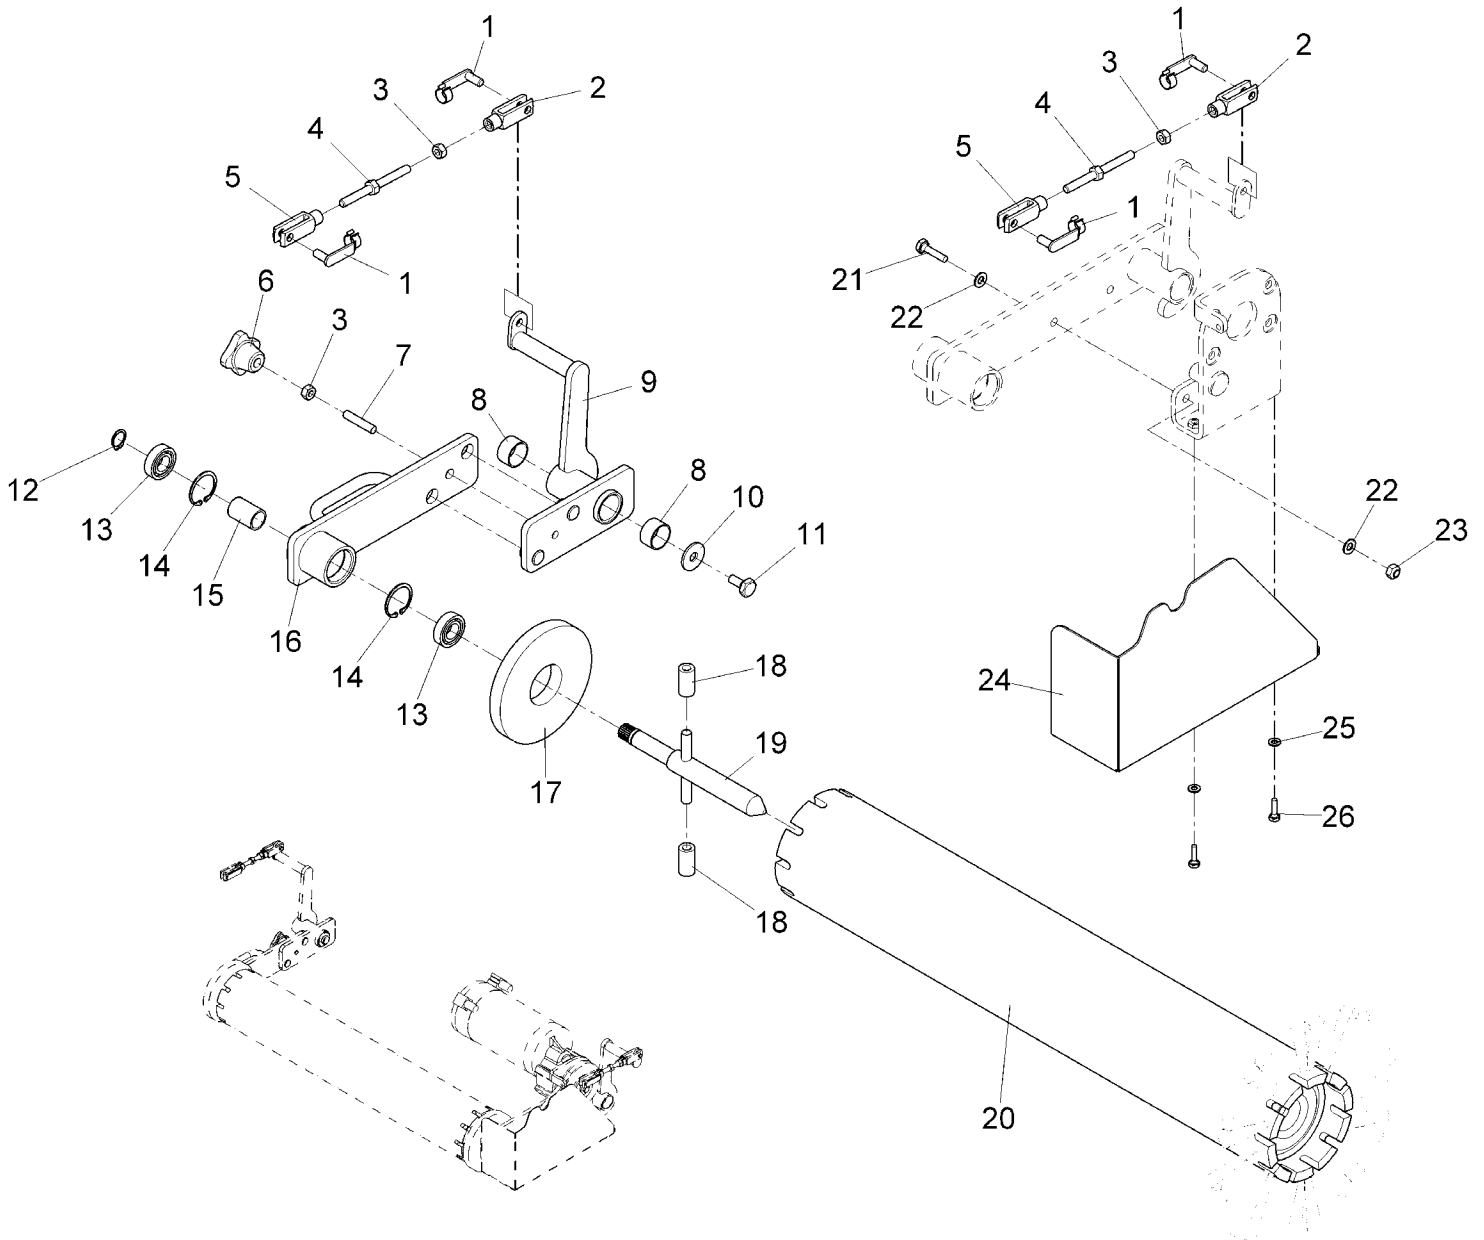

Sweeper roller with drive, part 2 (97120133-2)

Sweeper roller with drive, part 2 (97120133-2)

Item	Part number	Description	Qty.	Unit	Remarks
1	00706030	Bolt	4	PC	
2	00027110	Fork yoke	2	PC	
3	00560070	Hex. Nut	3	PC	
4	00102580	Threaded rod	2	PC	
5	00022320	Fork yoke	2	PC	
6	00866720	Star handle	1	PC	
7	00102640	Threaded bolt	1	PC	
8	00107200	DU-Drying socket	2	PC	
9	00980990	Plate R.H.	1	PC	
10	00046520	Washer	1	PC	
11	00021130	Hex.bolt	2	PC	
12	00022230	Retaining ring	1	PC	
13	00106300	Deep groove ball bearing	2	PC	
14	00101660	Retaining ring	2	PC	
15	00102620	Spacer piece	1	PC	
16	00976450	Plate R.H.	1	PC	
17	00102630	Sealing washer	2	PC	
18	00521880	Hose	2	PC	
19	00102570	Bolt	1	PC	
20	01274620	Sweeper roller	1	PC	
21	00053110	Hexagon screw	2	PC	
22	00053750	Washer	4	PC	
23	00051510	Hex. Nut	2	PC	
24	01274690	Belt guard	1	PC	
25	00053730	Washer	2	PC	
26	00053020	Hexagon screw	2	PC