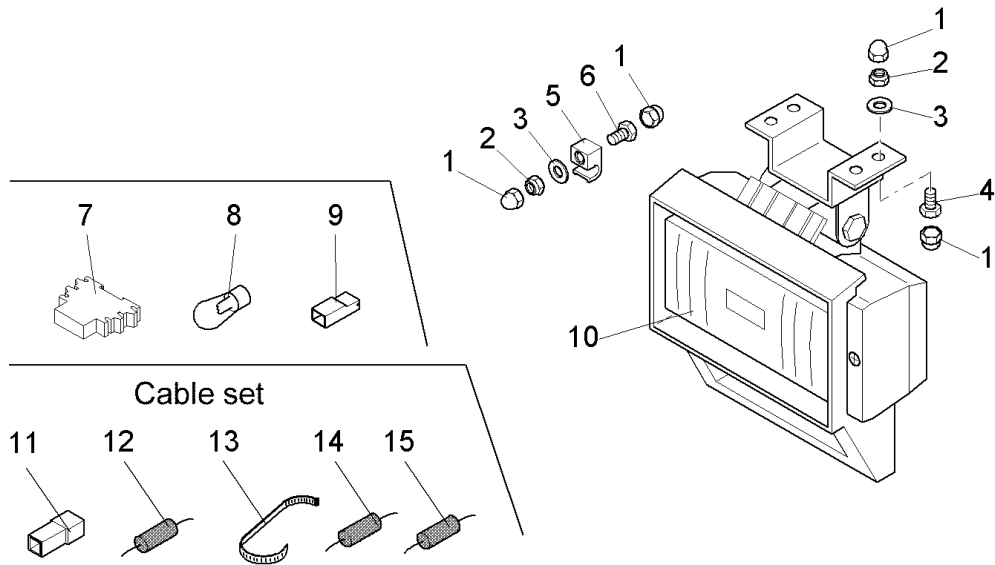

Work head light (99758402BT10)

Work head light (99758402BT10)

Item	Part number	Description	Qty.	Unit	Remarks
1	00525910	Lens cap	22	PC	
2	00051520	Hex. Nut	11	PC	
3	00053730	Washer	22	PC	
4	00053020	Hexagon screw	8	PC	
5	00100550	Clamp	3	PC	
6	00053030	Hexagon screw	3	PC	
7	00976320	Circuit breaker	1	PC	
8	00050770	Bulb	2	PC	
9	00083640	Plastic cover	4	PC	
10	00980040	Work headlight	2	PC	
11	00083650	Plastic cover	1	PC	
12	00050760	Diode	1	PC	
13	00121010	Cable tie	1	PC	
14	00734820	Resistance	1	PC	
15	00734840	Resistance	1	PC