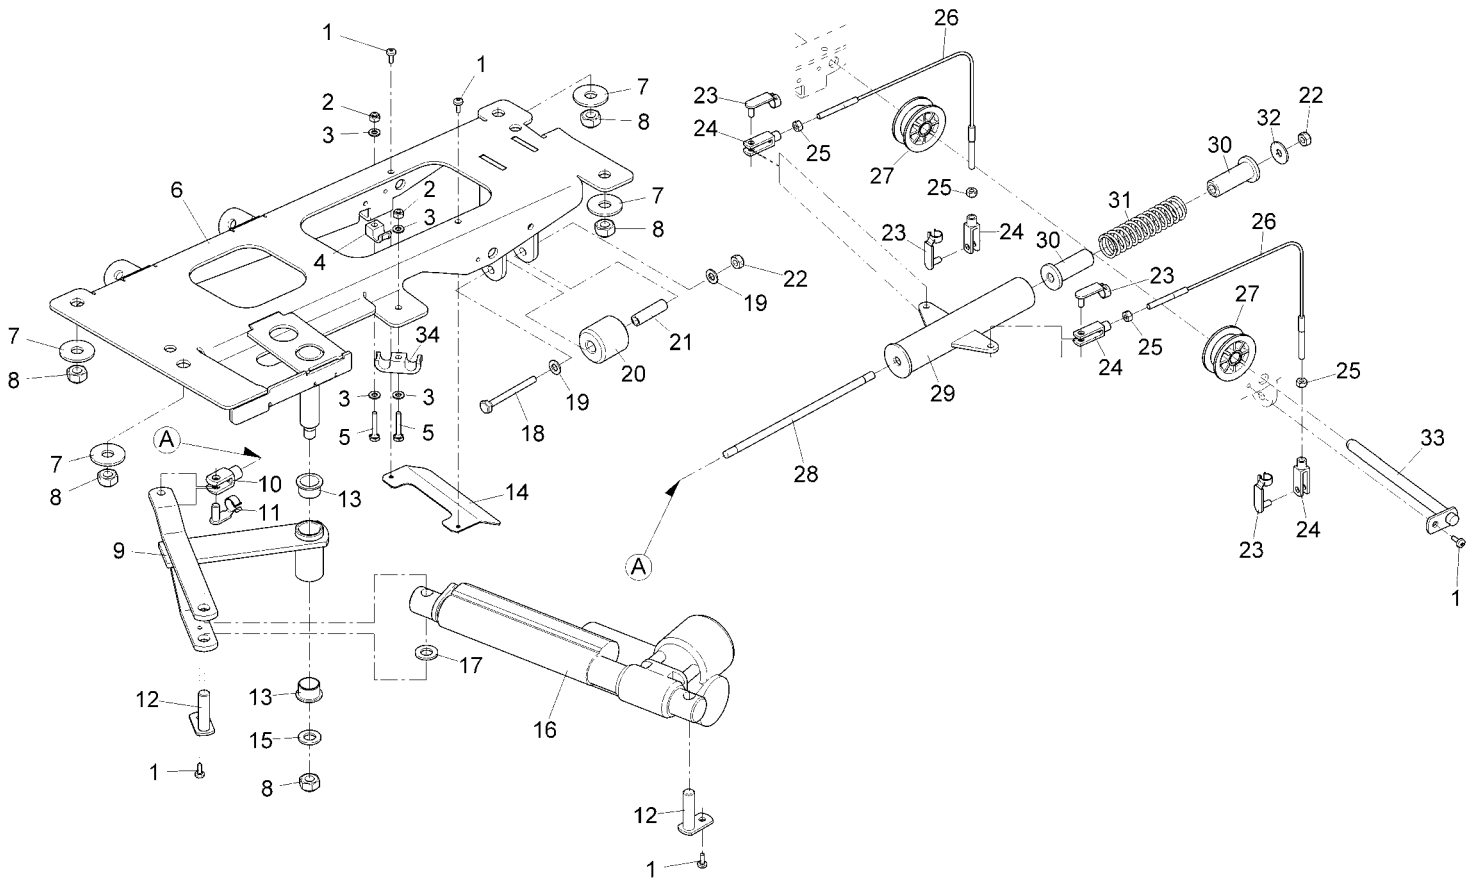

Brush lifting (97117253)

Brush lifting (97117253) 2012-04-01 -->

Item	Part number	Description	Qty.	Unit	Remarks
1	00959220	Screw	5	PC	
2	00051520	Hex. Nut	2	PC	
3	00053730	Washer	4	PC	
4	00903270	Clamp	1	PC	
5	00053040	Hex.bolt	2	PC	
6	XXXXXXXX	no part-No. til yet	1		96133848 Cross head
7	00132610	Washer	4	PC	
8	00051490	Hex. Nut	5	PC	
9	XXXXXXXX	no part-No. til yet	1		96134051 Angle
10	00151440	Fork yoke	1	PC	
11	00151400	Bolt	1	PC	
12	00975230	Bolt	2	PC	
13	01273610	Slide bearing bush	2	PC	
14	00057990	Angle plate	1	PC	
15	00151200	Washer	1	PC	
16	00650110	Lifting spindle	1	PC	
17	00053770	Washer	1	PC	
18	00557600	Hex.bolt	1	PC	
19	00053750	Washer	2	PC	
20	00974260	Roller	1	PC	
21	00974250	Spacer piece	1	PC	
22	00051510	Hex. Nut	2	PC	
23	00851590	Bolt	4	PC	
24	00851570	Fork yoke	4	PC	
25	00053330	Hex. Nut	4	PC	
26	00975240	Pull rope	2	PC	
27	00972140	Roller	2	PC	
28	00975460	Threaded rod	1	PC	
29	00980730	Pipe	1	PC	
30	00975470	Bushing	2	PC	
31	00975480	Pressure spring	1	PC	
32	00042900	Washer	1	PC	
33	00975220	Bolt	1	PC	
34	01073420	Clamp	1	PC