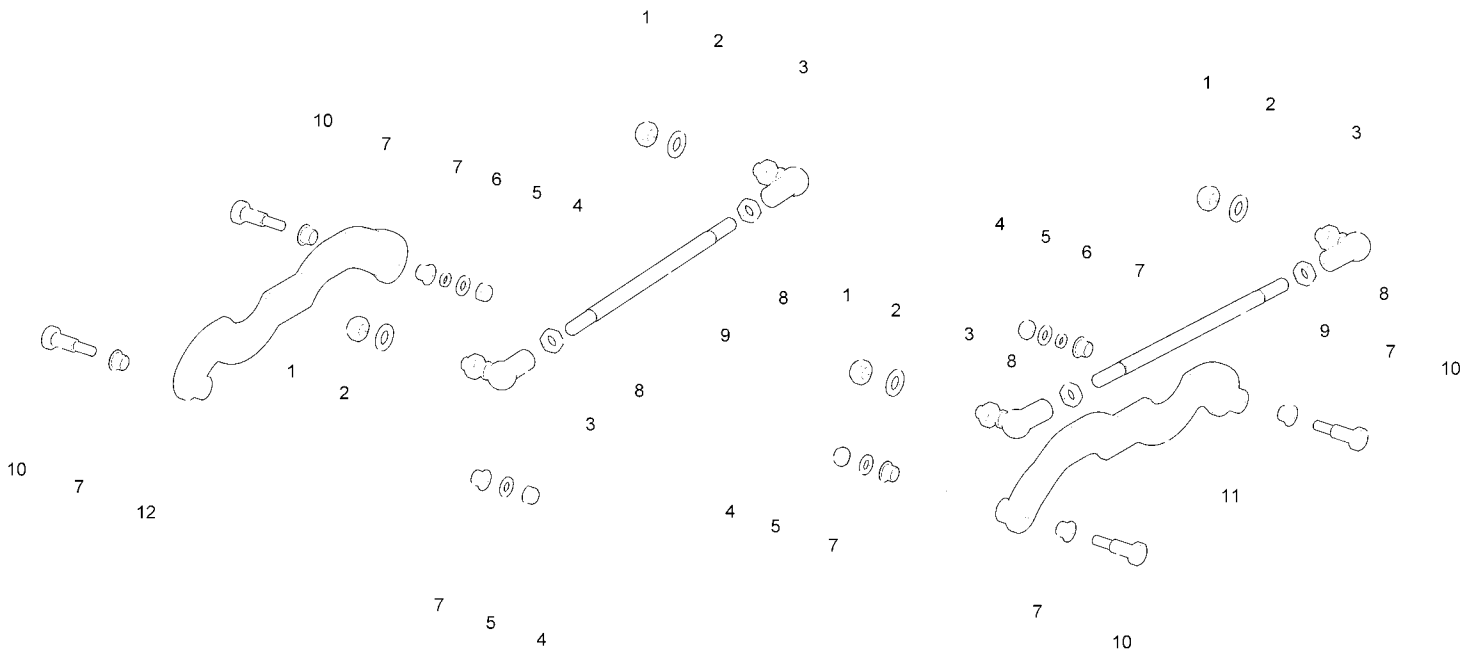

Brush head part 2 (97111785-2)

Brush head part 2 (97111785-2)

Item	Part number	Description	Qty.	Unit	Remarks
1	00044420	Hex. Nut	4	PC	
2	00053780	Washer	4	PC	
3	00101440	Hinged joint	4	PC	
4	01019660	Hex. Nut	4	PC	
5	01140500	Washer	4	PC	
6	01178670	Bushing	2	PC	
7	01073860	slide bearing bush	8	PC	
8	00053740	Hex. Nut	4	PC	
9	01271120	Threaded rod	2	PC	
10	01073910	fitting screw	4	PC	
11	01271100	Truss L.H.	1	PC	
12	01271110	Truss R.H.	1	PC