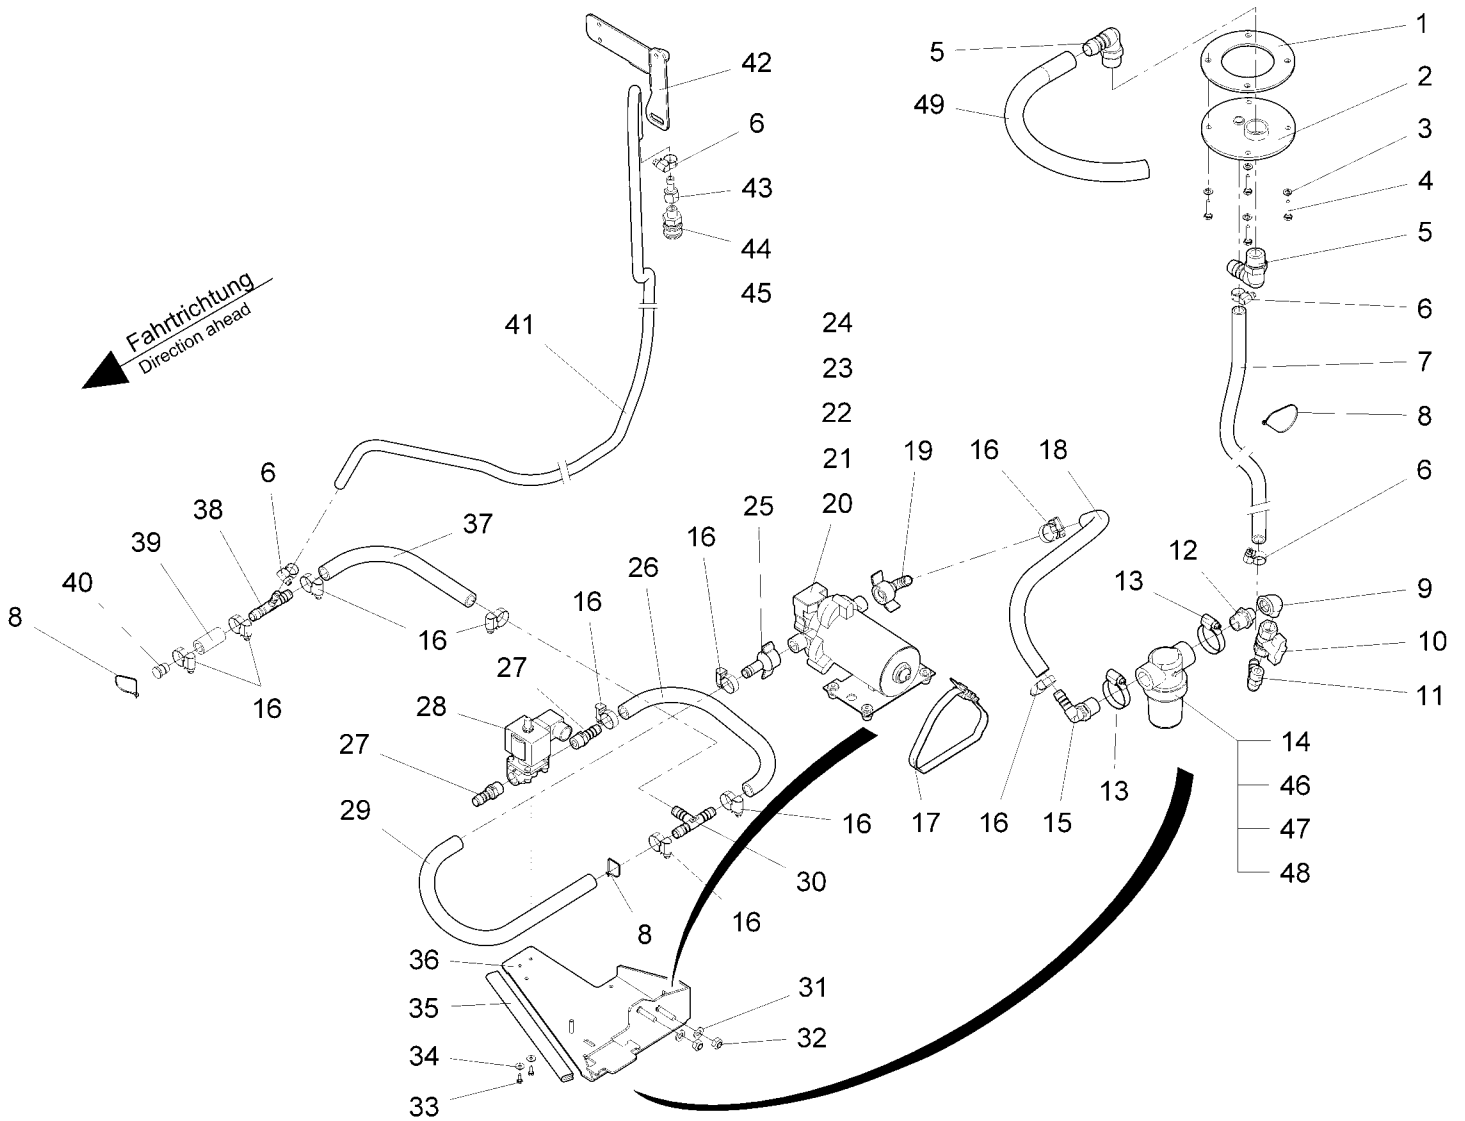

Water circulation (97115448)

Water circulation (97115448)

Item	Part number	Description	Qty.	Unit	Remarks
1	00976130	Seal	1	PC	
2	00976120	Plate	1	PC	
3	00053400	Lock washer	4	PC	
4	00053030	Hexagon screw	4	PC	
5	00059660	Angle socket	2	PC	
6	00074300	Hose clamp	4	PC	
7	00171030	Hose	0,690	M	
8	00121150	Cable tie	2	PC	
9	01015360	Angle	1	PC	
10	00952760	Ball tap	1	PC	
11	00020020	Angle socket	1	PC	
12	00521140	Double nipple	1	PC	
13	01071810	Hose clamp	2	PC	
14	01072850	Filter	1	PC	
15	00971440	Angle socket	1	PC	
16	01076220	Hose clamp	8	PC	
17	01073340	Cable tie	1	PC	
18	00200170	PVC hose	0,370	M	
19	00154140	Screwed angle fitting	1	PC	
20	00543750	Pump	1	PC	
21	00559670	Case	1	PC	
22	00083640	Plastic cover	1	PC	
23	00083650	Plastic cover	1	PC	
24	00903190	Tab	1	PC	
25	01071450	Screwing	1	PC	
26	00200170	PVC hose	0,350	M	
27	00976140	Screwing in connecting piece	2	PC	
28	01071000	Electrovalve	1	PC	
29	00200170	PVC hose	0,370	M	
30	00976160	T-piece	1	PC	
31	00053750	Washer	2	PC	
32	00051510	Hex. Nut	2	PC	
33	00058580	Hex.bolt	2	PC	
34	00557150	Washer	2	PC	
35	00161240	Edge protection	0,235	M	
36	XXXXXXXX	no part-No. til yet	1