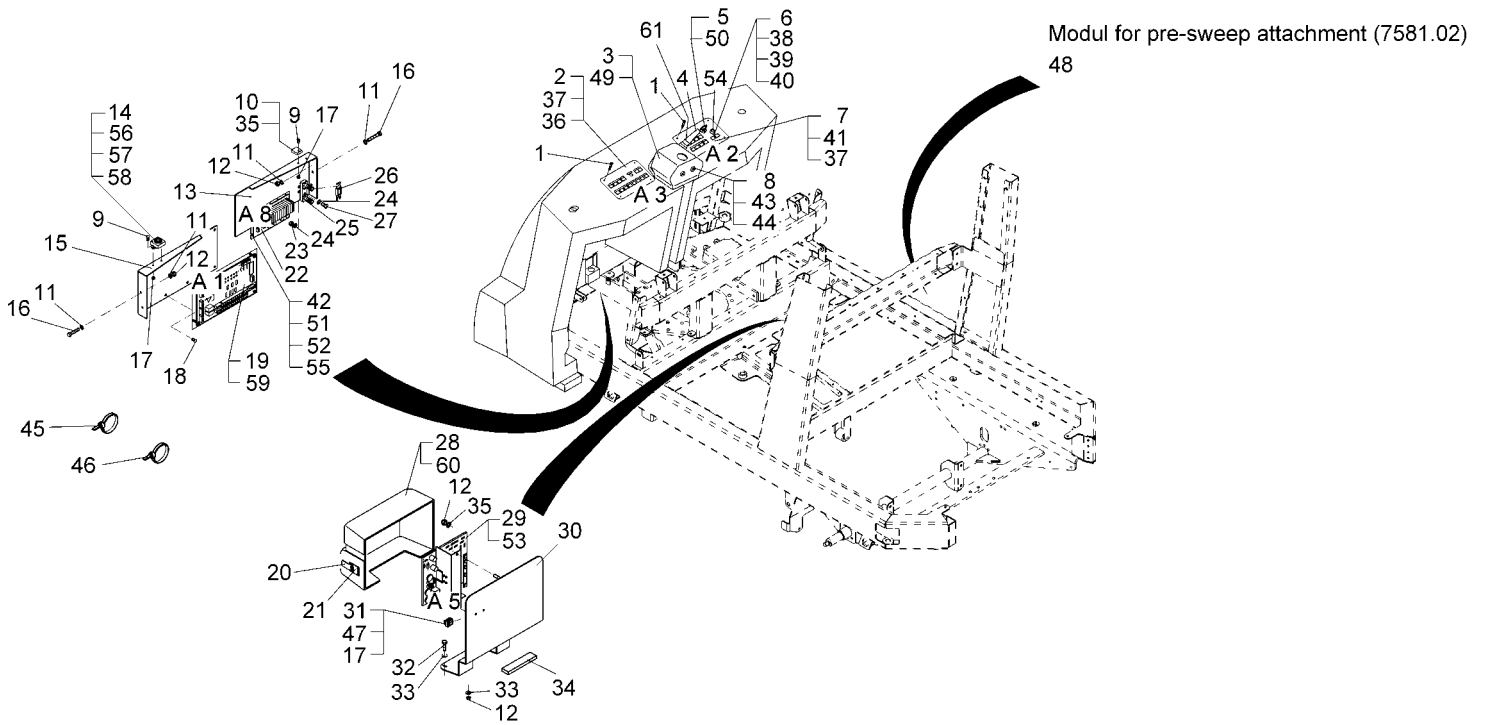

Electrical equipment (Part 1) (97099717-1)

Electrical equipment (Part 1) (97099717-1)

Item	Part number	Description	Qty.	Unit	Remarks
1	00961490	Self tapping screw	8	PC	
2	00512480	Control panel L.H.	1	PC	
3	00831910	Hood	1	PC	
4	00697630	Switch	1	PC	
5	00021710	Key switch	1	PC	
6	00521360	Luminous push-button	2	PC	
7	00512500	Control panel R.H.	1	PC	
8	00733180	Tapping screw	4	PC	
9	00695680	Fillister-head screw	3	PC	
10	00509560	Fuse holder	1	PC	
11	00053730	Washer	30	PC	
12	00051520	Hex. Nut	22	PC	
13	00722210	Angle bracket R.H.	1	PC	
14	00745850	Signal transmitter	1	PC	
15	00722200	Angle bracket L.H.	1	PC	
16	00535110	Hex.bolt	4	PC	
17	00022200	Hex. Nut	5	PC	
18	00731550	Fillister-head screw	8	PC	
19	01175790	Control module	1	PC	
20	01177110	Tension band	2	PC	
21	00109580	Bracket	4	PC	
22	00512440	Auxiliary supply module	1	PC	
23	00133830	Hex. Nut	10	PC	
24	00053710	Washer	6	PC	
25	00121440	Fuse holder	1	PC	
26	00101520	Fuse	1	PC	
27	00954570	Fillister-head screw	2	PC	
28	00831900	Hood	2	PC	
29	00752920	Module	1	PC	
30	00722240	Console R.H.	1	PC	
31	XXXXXXXX	no part-No. til yet	300mm		19747039 Strip terminal
32	00053020	Hexagon screw	2	PC	
33	00135120	Washer	4	PC	
34	00053980	Seal	2	PC	
35	00874970	Fuse	1	PC	
36	00712220	Control panel standard	1	PC