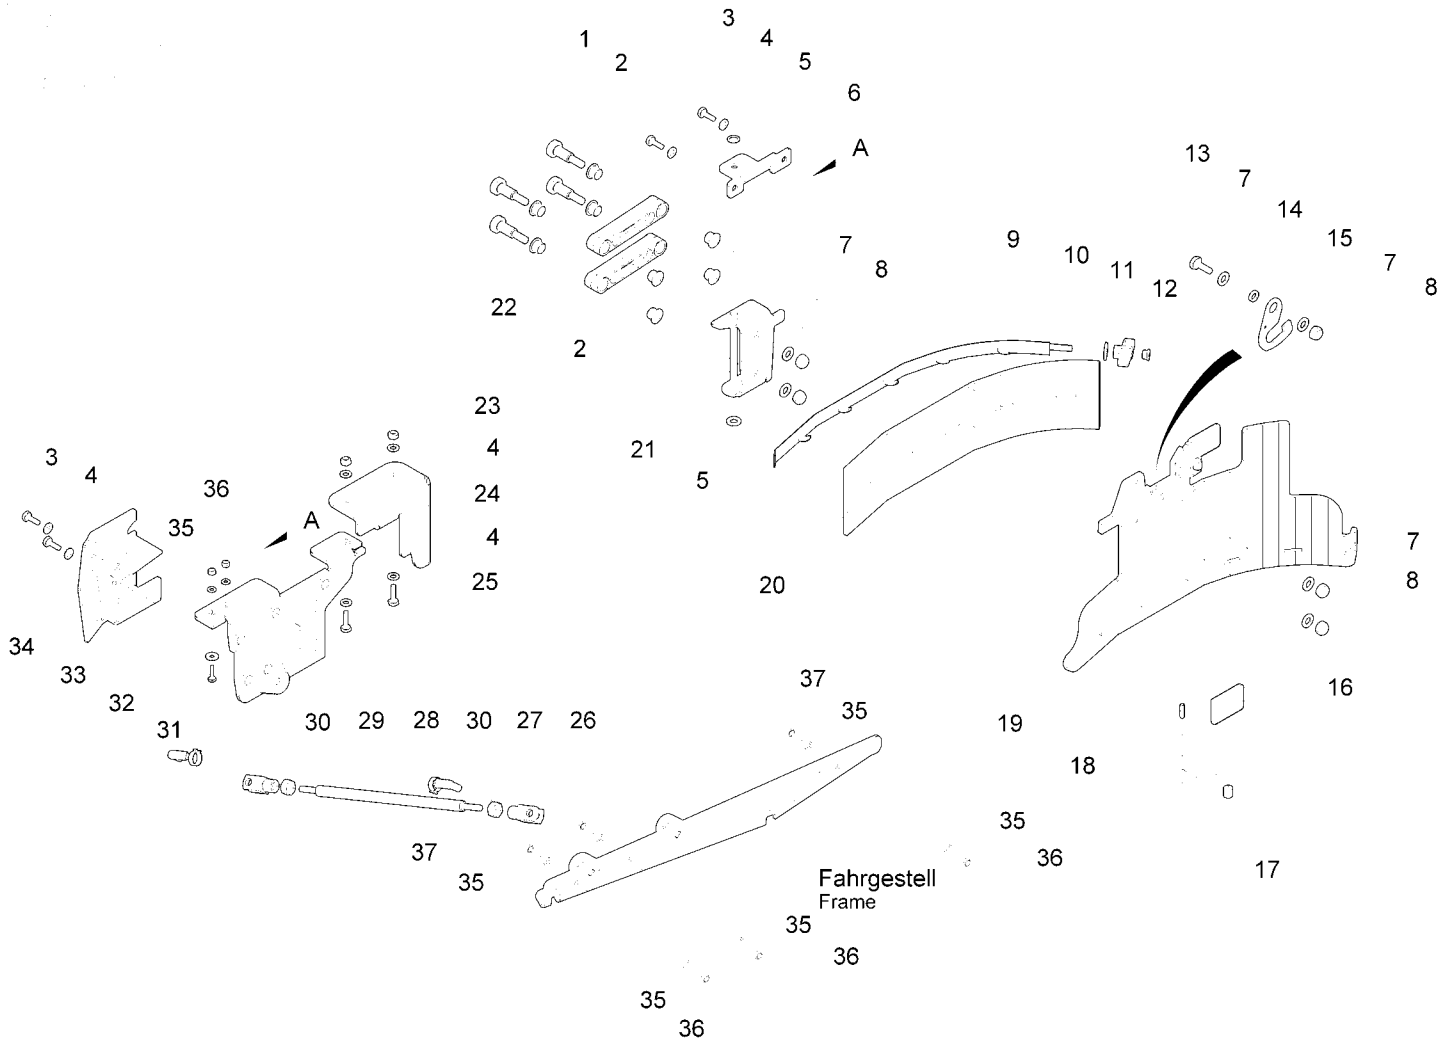

Wiper part 1 (97111991-1)

Wiper part 1 (97111991-1) 1900-01-01 --> 2012-03-31

Item	Part number	Description	Qty.	Unit	Remarks
1	01073910	fitting screw	4	PC	
2	01073860	slide bearing bush	8	PC	
3	00053090	Hexagon screw	4	PC	
4	00053750	Washer	4	PC	
5	00130290	Adjusting washer	2	PC	
6	01271190	Angle	1	PC	
7	00053760	Washer	6	PC	
8	00051500	Hex. Nut	5	PC	
9	01274650	Tension band	1	PC	
10	00042900	Washer	1	PC	
11	00101470	Wing nut	1	PC	
12	00902300	Drain plug	1	PC	
13	00053160	Hexagon screw	1	PC	
14	01074210	Bushing	1	PC	
15	01271200	Locking hook	1	PC	
16	01074240	Cap	1	PC	
17	00905570	Bushing	1	PC	
18	00046440	Dowel pin	1	PC	
19	01271210	Side squeegee R.H.	1	PC	
20	01271180	Squeegee strip	1	PC	
21	01178980	Swivel arm R.H.	1	PC	
22	01073870	lever	1	PC	
23	00051510	Hex. Nut	2	PC	
24	01271140	Retainer R.H.	1	PC	
25	00053100	Hexagon screw	2	PC	
26	01271170	Sheet metal	1	PC	
27	01271270	Fork head	2	PC	
28	00557300	Bolt	2	PC	
29	01271260	Threaded rod	1	PC	
30	00053370	Hex. Nut	2	PC	
31	01271220	Retainer R.H.	1	PC	
32	00154070	Hex.bolt	2	PC	
33	00135120	Washer	2	PC	
34	01271160	Screen R.H.	1	PC	
35	00053730	Washer	8	PC	
36	00051520	Hex. Nut	5	PC