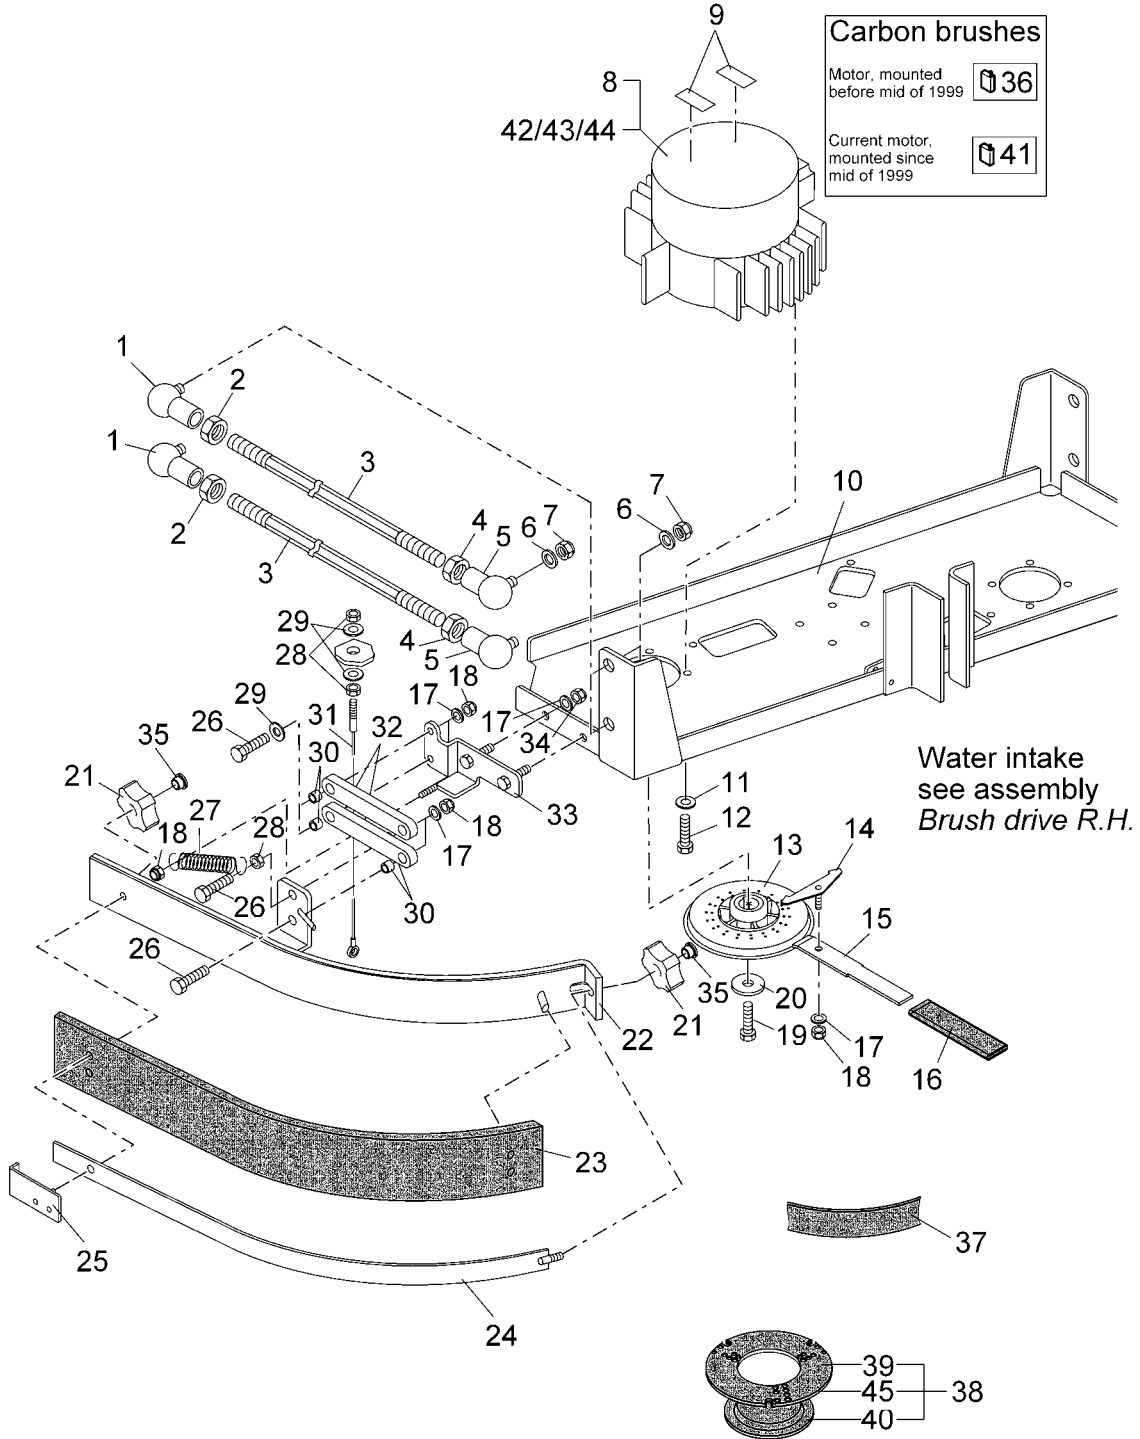

Brush drive, L.H. (til 06/2011) (97042428-1 7580-13)

Brush drive, L.H. (til 06/2011) (97042428-1 7580-13)

Item	Part number	Description	Qty.	Unit	Remarks
36	00976470	Carbon brush	4	PC	for old motor mounted before mid of 1999
37	00981150	splash guard	1	PC	
38	00712010	Center-lock, cpl.	1	PC	
39	00681500	Center-lock, lower part	1	PC	
40	00681490	Center-lock, upper part	1	PC	
41	01054530	Carbon brush	4	PC	for actual motor mounted from mid of 1999 (Pos.8)
42	00156330	Shaft seal	1	PC	
43	00052130	Deep groove ball bearing	1	PC	
44	00693160	Deep groove ball bearing	1	PC	
45	00961490	Self tapping screw	3	PC