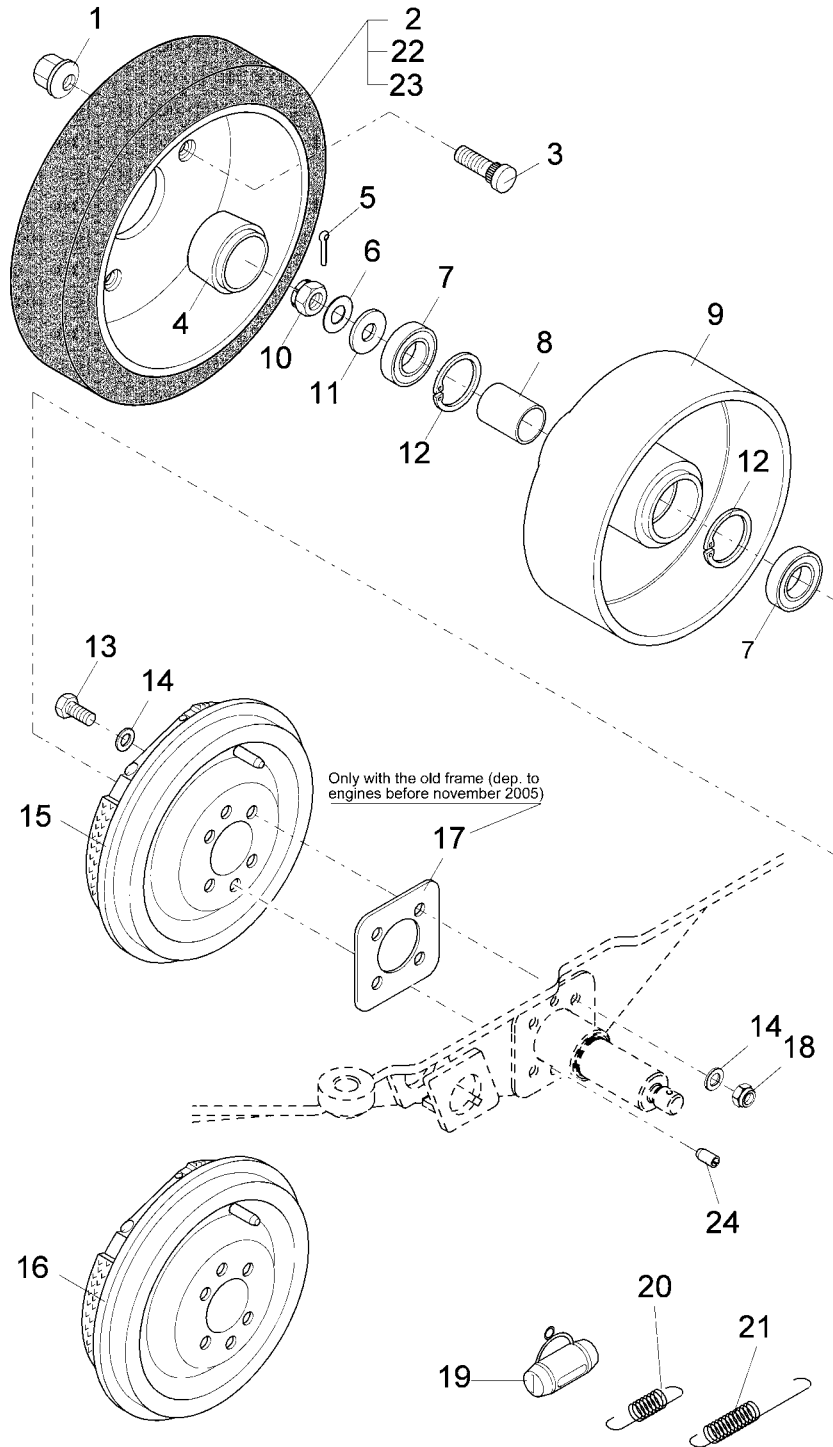

Rear wheel (97042311)

Rear wheel (97042311)

Item	Part number	Description	Qty.	Unit	Remarks
1	00854640	Spherical collar nut	8	PC	
2	00981620	Rear wheel	2	PC	
3	00854630	Wheel bolt	8	PC	
4	00972080	Cover	2	PC	
5	00139930	Cotter pin	2	PC	
6	00155180	Adjusting washer	1	PC	
7	00106500	Deep groove ball bearing	4	PC	
8	00925650	Bushing	2	PC	
9	00910020	Brake drum	2	PC	
10	00072360	Slotted nut	2	PC	
11	00851240	Washer	2	PC	
12	00153110	Retaining ring	4	PC	
13	00749080	Hex.bolt	8	PC	
14	00053750	Washer	8	PC	
15	00321680	Brake R.H.	Page	41	
16	00321650	Brake L.H.	Page	43	
17	00972070	Plate	2	PC	
18	00051510	Hex. Nut	8	PC	
19	00109990	Wheel brake cylinder	2	PC	
20	00022020	Tension spring	2	PC	
21	00966260	Tension spring	2	PC	
22	01057130	Rear wheel L.H. (skid-proof type)	1	PC	
23	01057140	Rear wheel R.H. (skid-proof type)	1	PC	
24	00072410	Dowel pin	4	PC