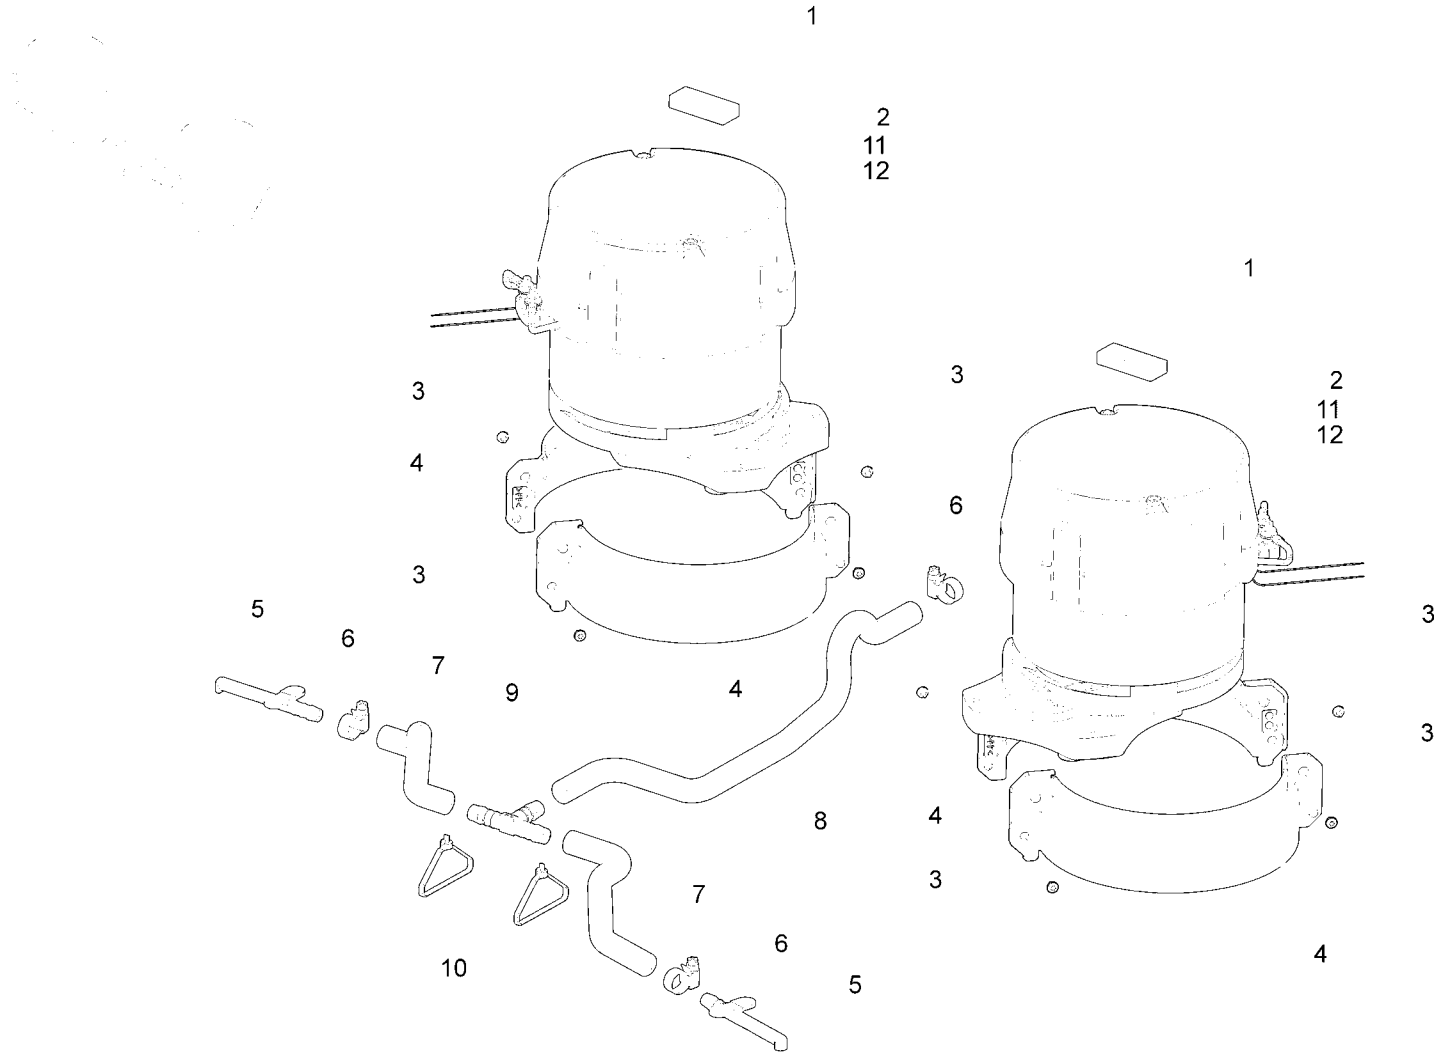

Brush head part 3 (97111785-3)

Brush head part 3 (97111785-3)

Item	Part number	Description	Qty.	Unit	Remarks
1	00430880	Foam rubber, grey	2	M	
2	01271070	Motor Amer 710W 36V	2	PC	
3	01170850	Screw	8	PC	
4	01271080	Splash guard	4	PC	
5	00861700	Spray tube	2	PC	
6	00074300	Hose clamp	3	PC	
7	00112010	Hose	2	PC	
8	00112010	Hose	1	PC	
9	00976160	T-piece	1	PC	
10	00967760	Cable tie	2	PC	
11	01274230	Carbon brush	1	PC	
12	01274300	Carbon brush housing	1	PC