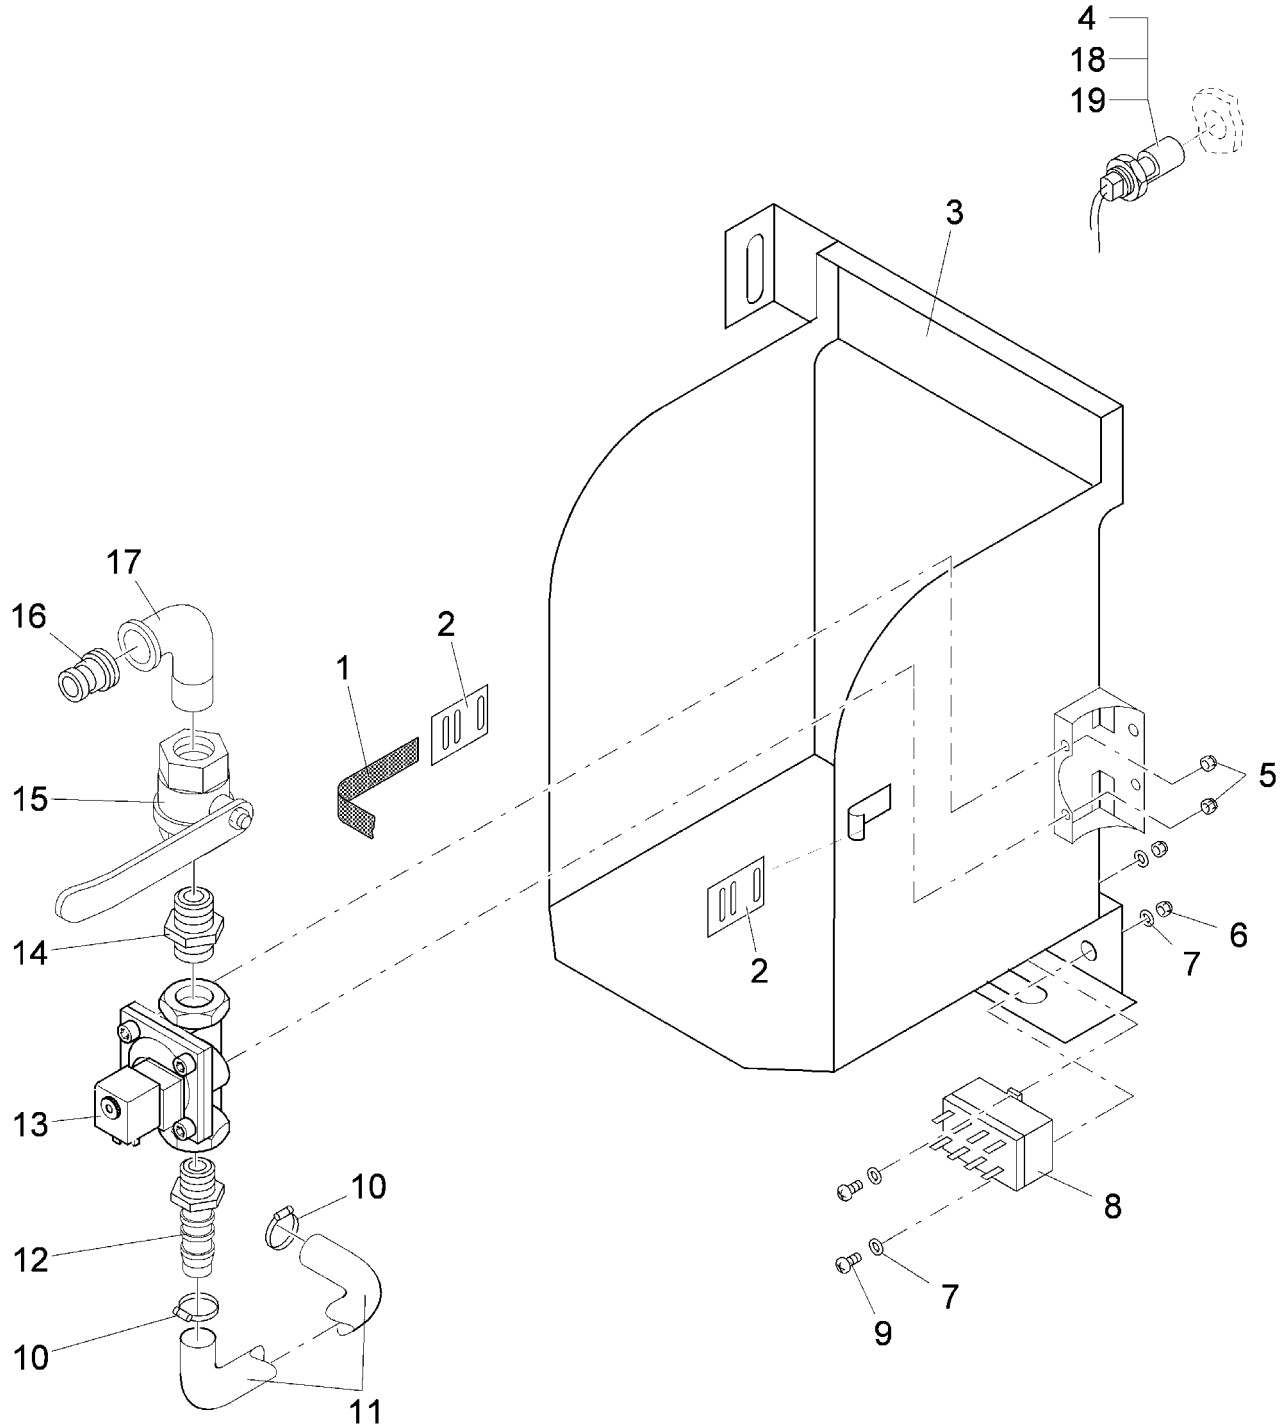

Automatic load (97075220)

Automatic load (97075220)

Item	Part number	Description	Qty.	Unit	Remarks
1	00059890	Tightening strap	1	PC	
2	00109580	Bracket	2	PC	
3	03009380	Retainer	1	PC	
4	00959650	Float switch	1	PC	
5	00051340	Hex. Nut	2	PC	
6	00022200	Hex. Nut	2	PC	
7	00553740	Washer	4	PC	
8	00059550	Relay	1	PC	
9	00535780	Fillister-head screw	2	PC	
10	00874590	Hose clamp	2	PC	
11	00671820	Hose	0,500	M	
12	01070650	Screwing in connecting piece	1	PC	
13	00651240	Electrovalve	1	PC	
14	00521120	Double nibble	1	PC	
15	00130600	Ball tap	1	PC	
16	00523740	Equipment piece	1	PC	
17	00130670	Angle	1	PC	
18	00083640	Plastic cover	2	PC	
19	00559670	Case	2	PC