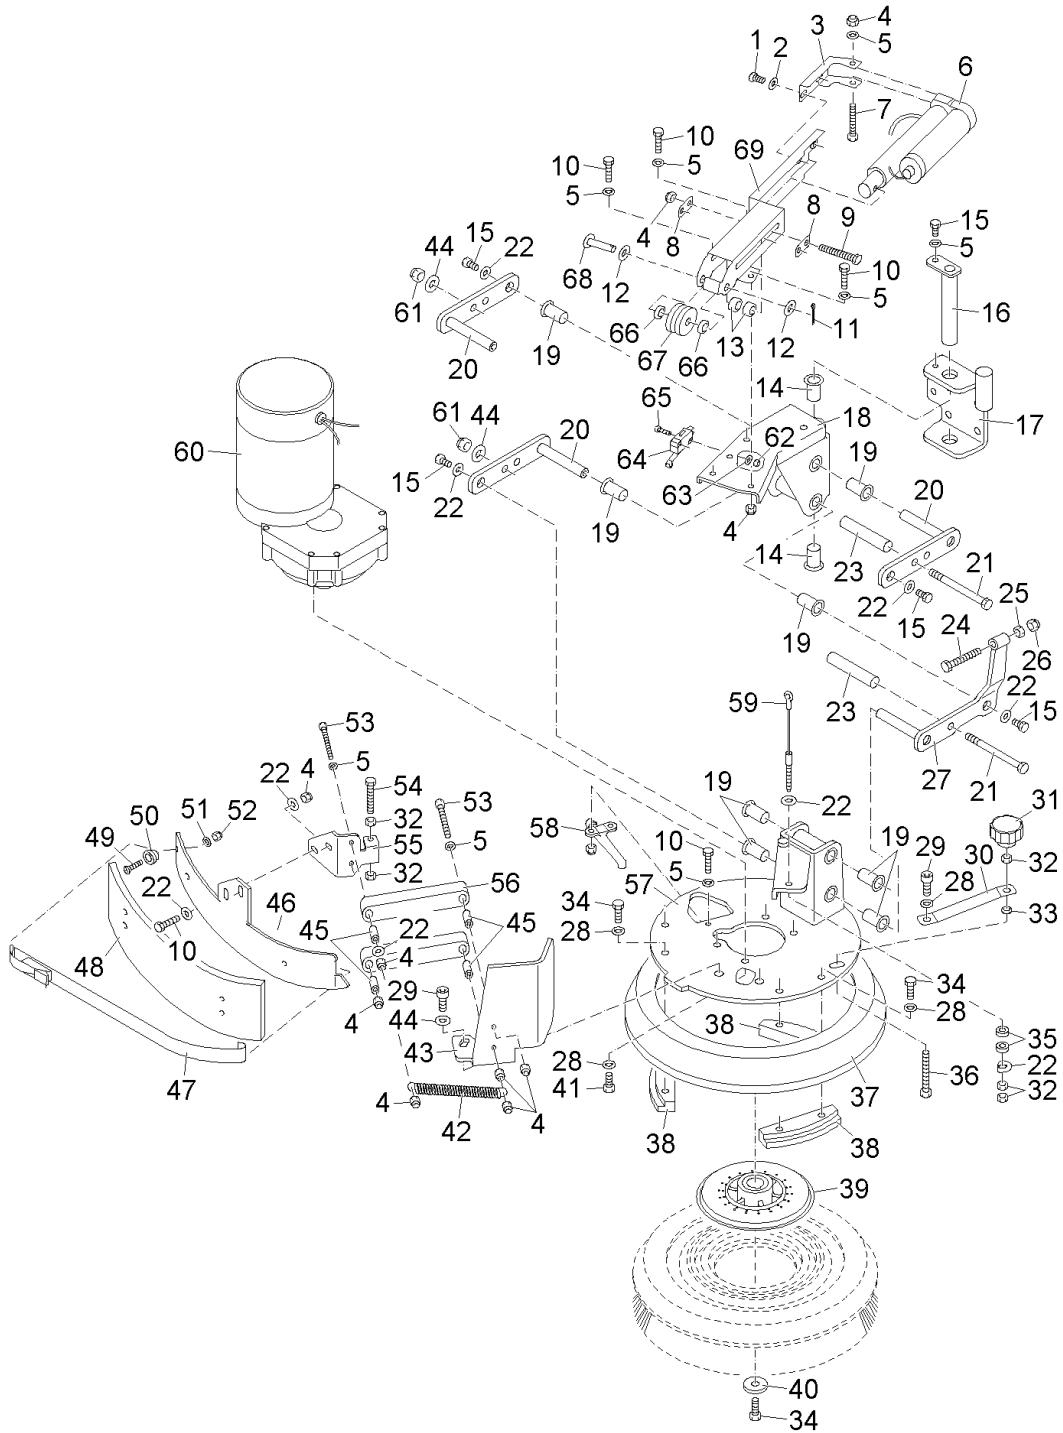

Scrubbing unit cpl. (97049076)

Scrubbing unit cpl. (97049076)

Item	Part number	Description	Qty.	Unit	Remarks
1	00152800	Hex.bolt	2	PC	
2	00555520	Washer	2	PC	
3	00041320	Support	1	PC	
4	00051520	Hex. Nut	11	PC	
5	00053730	Washer	9	PC	
6	00142140	Lifting element	1	PC	
7	00053290	Hexagon screw	1	PC	
8	00041350	Bracket	2	PC	
9	00053060	Hex.bolt	2	PC	
10	00053020	Hexagon screw	6	PC	
11	00054860	Cotter pin	1	PC	
12	00074230	Washer	2	PC	
13	00534230	Bushing	2	PC	
14	00041410	Plain bearing bush	2	PC	
15	00025260	Hexagon screw	3	PC	
16	00041200	Bolt	1	PC	
17	00041290	Support	1	PC	
18	00142170	Support	1	PC	
19	00041400	Plain bearing bush	8	PC	
20	00041700	Lever	3	PC	
21	00074500	Hex.bolt	2	PC	
22	00135120	Washer	6	PC	
23	00041370	Bushing	2	PC	
24	00053260	Hex.bolt	1	PC	
25	00053350	Hex. Nut	2	PC	
26	00041790	Cap nut	1	PC	
27	00041270	Lever	1	PC	
28	00053750	Washer	11	PC	
29	00045540	Cylinder head screw	2	PC	
30	00041300	Spring	1	PC	
31	00906050	Star-handle bolt	1	PC	
32	00053330	Hex. Nut	4	PC	
33	00046500	Hex. Nut	1	PC	
34	00053090	Hexagon screw	7	PC	
35	00153180	Buffer	2	PC	
36	00053130	Hexagon screw	1	PC