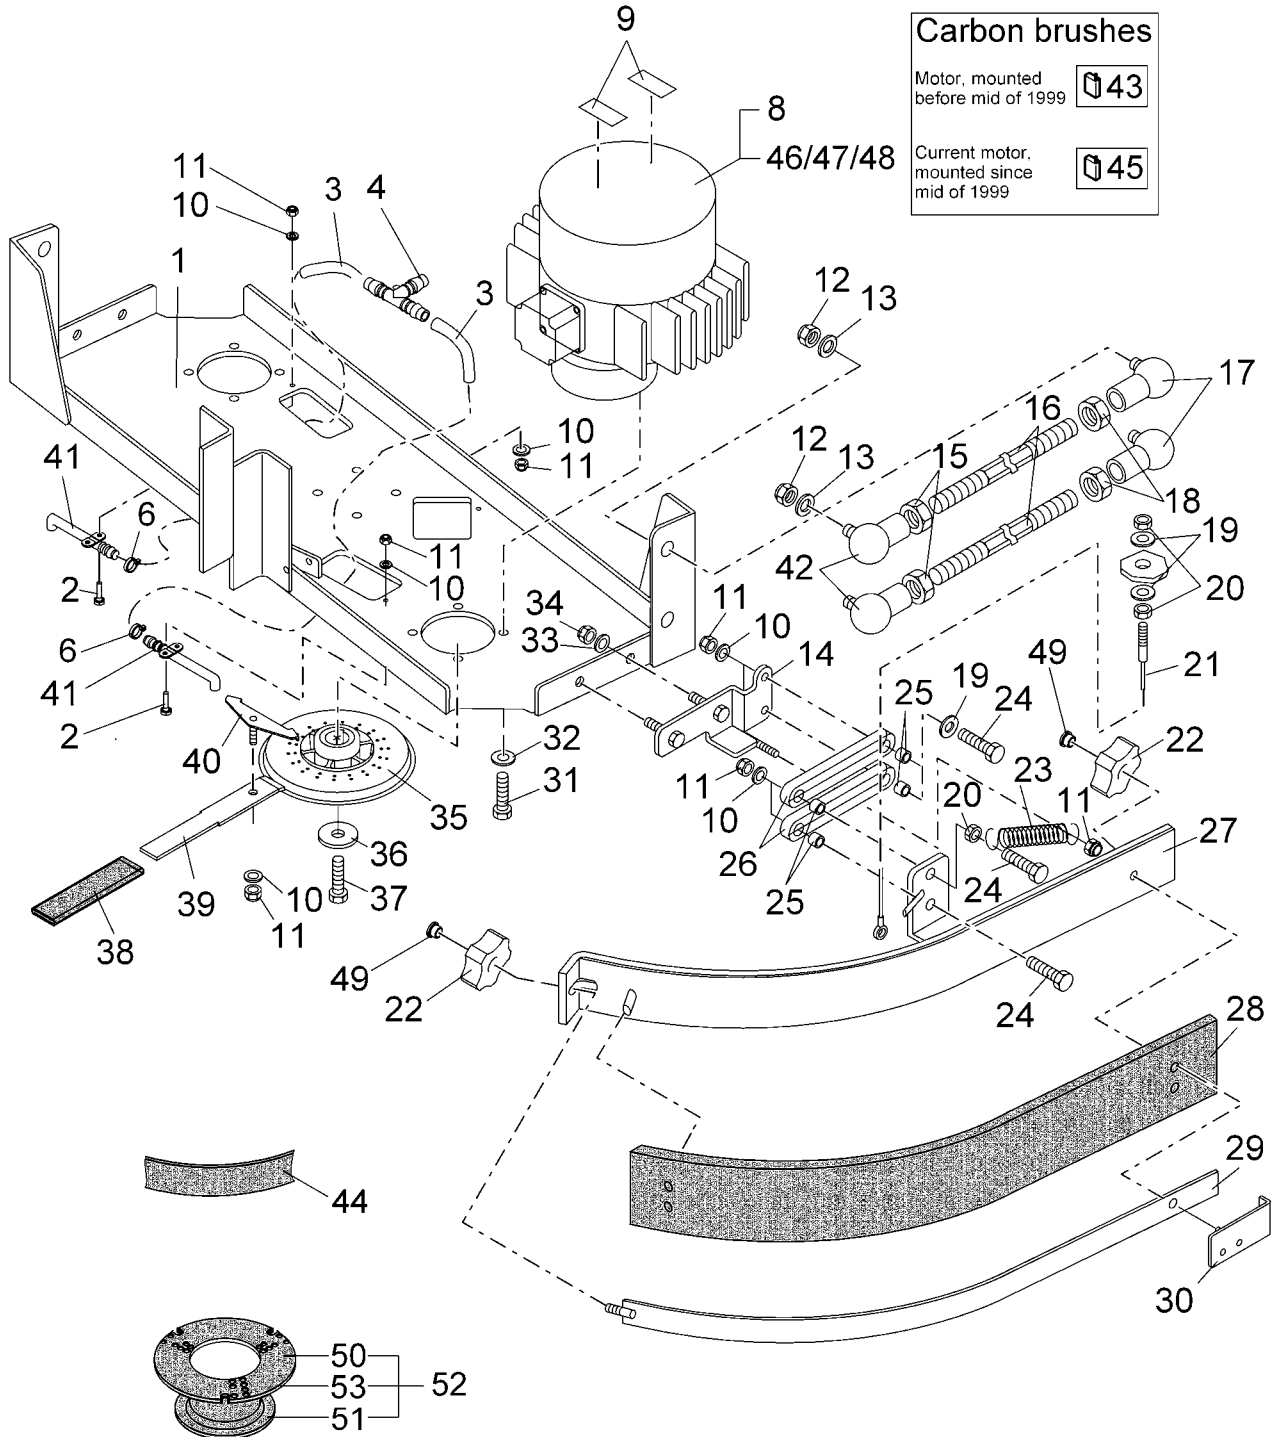

Brush drive , R.H. (til 06/2011) (97042428-2 7580-13)

Brush drive , R.H. (til 06/2011) (97042428-2 7580-13)

Item	Part number	Description	Qty.	Unit	Remarks
1	00035240	Sheet metal	1	PC	
2	00854190	Hexagon screw	2	PC	
3	00112010	Hose	400mm	PC	
4	00976160	T-piece	2	PC	
6	00874590	Hose clamp	2	PC	
8	00650230	Geared motor	1	PC	
9	00430880	Foam rubber, grey	200mm	M	
10	00102150	Washer	6	PC	
11	00102140	Hex. Nut	10	PC	
12	00044420	Hex. Nut	4	PC	
13	00053780	Washer	4	PC	
14	00975300	Angle R.H.	1	PC	
15	00101480	Hex. Nut	2	PC	
16	00970060	Threaded rod	2	PC	
17	00101440	Hinged joint	2	PC	
18	00053740	Hex. Nut	2	PC	
19	00854210	Washer	4	PC	
20	00854200	Hex. Nut	3	PC	
21	00975340	Pull of the rope	1	PC	
22	00101470	Wing nut	2	PC	
23	00705310	Tension spring	1	PC	
24	00047910	Hex.bolt	4	PC	
25	00975310	Bushing	4	PC	
26	00975330	Lever	2	PC	
27	00980650	Prop right	1	PC	
28	00975320	Stripping rubber	1	PC	
29	00980660	Tightening strap	1	PC	
30	00975280	Angle R.H.	1	PC	
31	00536320	Hex.bolt	4	PC	
32	00053750	Washer	4	PC	
33	00101550	Washer	4	PC	
34	00101540	Hex. Nut	4	PC	
35	00512400	Carrier	1	PC	
36	00879170	Washer	2	PC	
37	00025000	Hex.bolt	2	PC	
38	01163580	Shrinkable tube	70mm	M