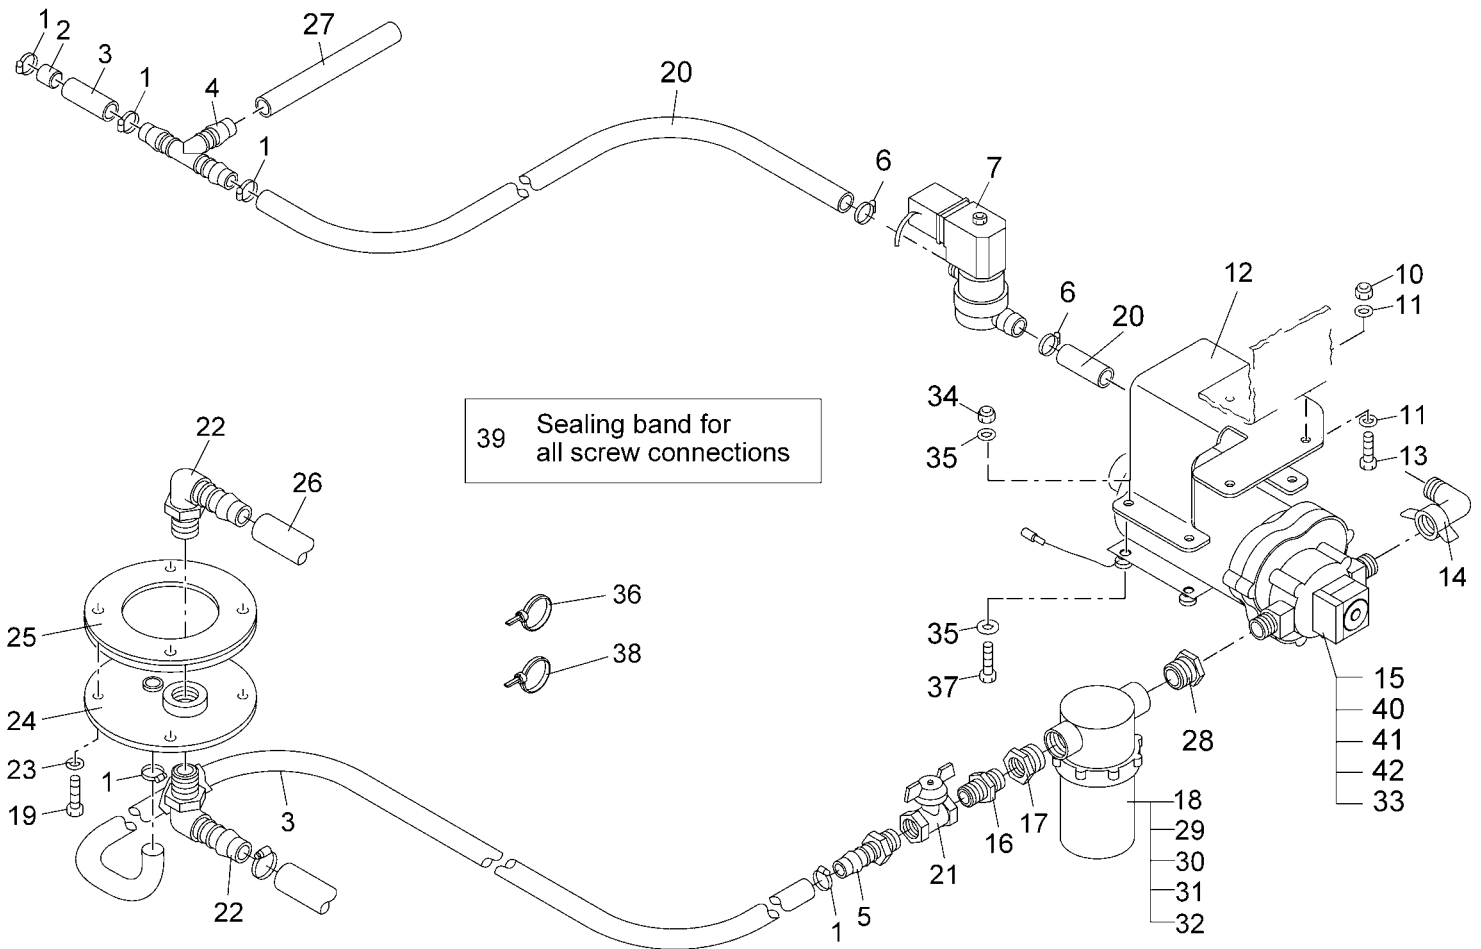

Water infeed (Brush) (97048219)

Water infeed (Brush) (97048219)

Item	Part number	Description	Qty.	Unit	Remarks
1	00074300	Hose clamp	4	PC	
2	00976150	Bolt	1	PC	
3	00171030	Hose	0,750	M	
4	00976160	T-piece	1	PC	
5	00976140	Screwing in connecting piece	1	PC	
6	00874590	Hose clamp	4	PC	
7	00563220	Electrovalve	1	PC	
10	00051520	Hex. Nut	2	PC	
11	00053730	Washer	4	PC	
12	00722250	Support	1	PC	
13	00053020	Hexagon screw	2	PC	
14	00154140	Screwed angle fitting	1	PC	
15	00543750	Pump	1	PC	
16	00861750	Double nipple	1	PC	
17	00972490	Reducer piece	1	PC	
18	00972460	Filter	1	PC	
19	00053030	Hexagon screw	4	PC	
20	00200170	PVC hose	0,800	M	
21	00952760	Ball tap	1	PC	
22	00059660	Angle socket	2	PC	
23	00053400	Lock washer	4	PC	
24	00976120	Plate	1	PC	
25	00976130	Seal	1	PC	
26	00431370	Pressure hose	0,400	M	
27	00112010	Hose	0,140	PC	
28	00730840	Reducing nipple	1	PC	
29	00952660	Straining cap	1	PC	
30	00952670	Adapter	1	PC	
31	00952680	Gasket	1	PC	
32	00952690	High-grade steel filter	1	PC	
33	00903190	Tab	1	PC	
34	00051340	Hex. Nut	4	PC	
35	00555520	Washer	8	PC	
36	00121150	Cable tie	1	PC	
37	00874650	Hex.bolt	4	PC	
38	00967760	Cable tie	1	PC