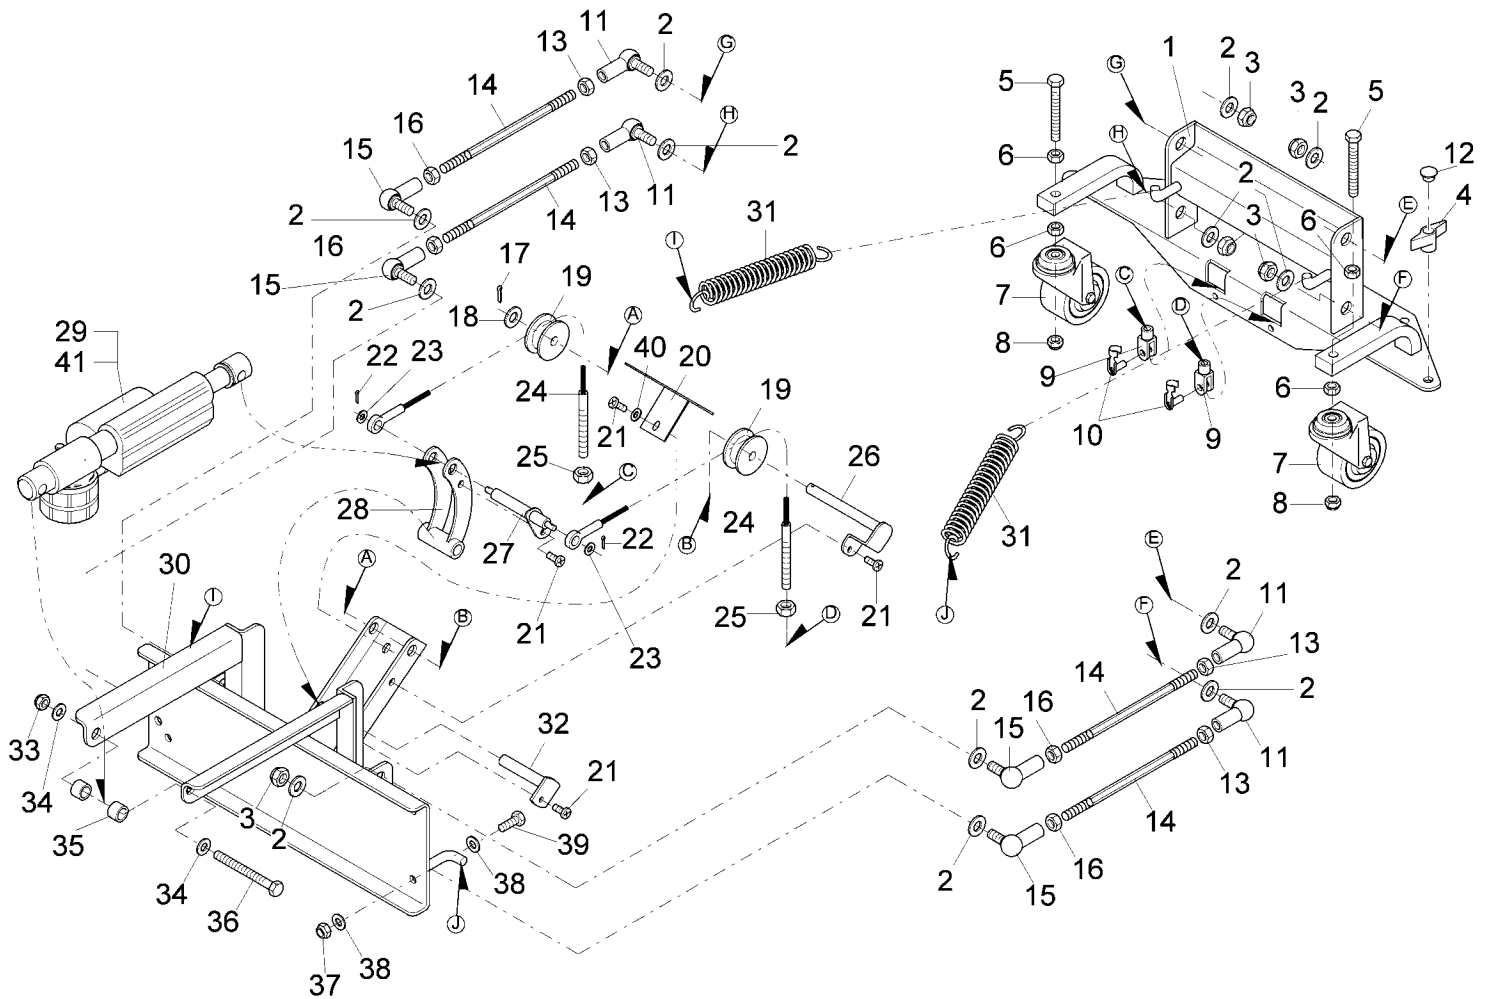

Lifting assy for suction (97042345)

Lifting assy for suction (97042345)

Item	Part number	Description	Qty.	Unit	Remarks
1	00910170	Support	1	PC	
2	00053780	Washer	8	PC	
3	00044420	Hex. Nut	8	PC	
4	00101470	Wing nut	4	PC	
5	00864080	Hex.bolt	2	PC	
6	00053360	Hex. Nut	2	PC	
7	00471600	Steering roller	2	PC	Caution! New version! Please change all rollers when different!
8	00051500	Hex. Nut	2	PC	
9	00851570	Fork yoke	2	PC	
10	00851590	Bolt	2	PC	
11	00101440	Hinged joint	4	PC	
12	00902300	Drain plug	4	PC	
13	00101480	Hex. Nut	4	PC	
14	00974320	Threaded rod	4	PC	
15	00522370	Hinged joint	4	PC	
16	00053740	Hex. Nut	4	PC	
17	00553580	Cotter pin	1	PC	
18	00053730	Washer	1	PC	
19	00972140	Roller	2	PC	
20	00972160	Angle	1	PC	
21	00959220	Screw	3	PC	
22	00534540	Cotter pin	2	PC	
23	00053770	Washer	2	PC	
24	00972150	Pull of the rope	2	PC	
25	00053330	Hex. Nut	2	PC	
26	00972120	Bolt	1	PC	
27	00972090	Bolt	1	PC	
28	00972100	Pipe	1	PC	
29	00650200	Lifting spindle	1	PC	
30	00910160	Support	1	PC	
31	00522290	Tension spring	2	PC	
32	00972110	Bolt	1	PC	
33	00051490	Hex. Nut	1	PC	
34	00053770	Washer	2	PC	
35	00972130	Spreader tube	2	PC