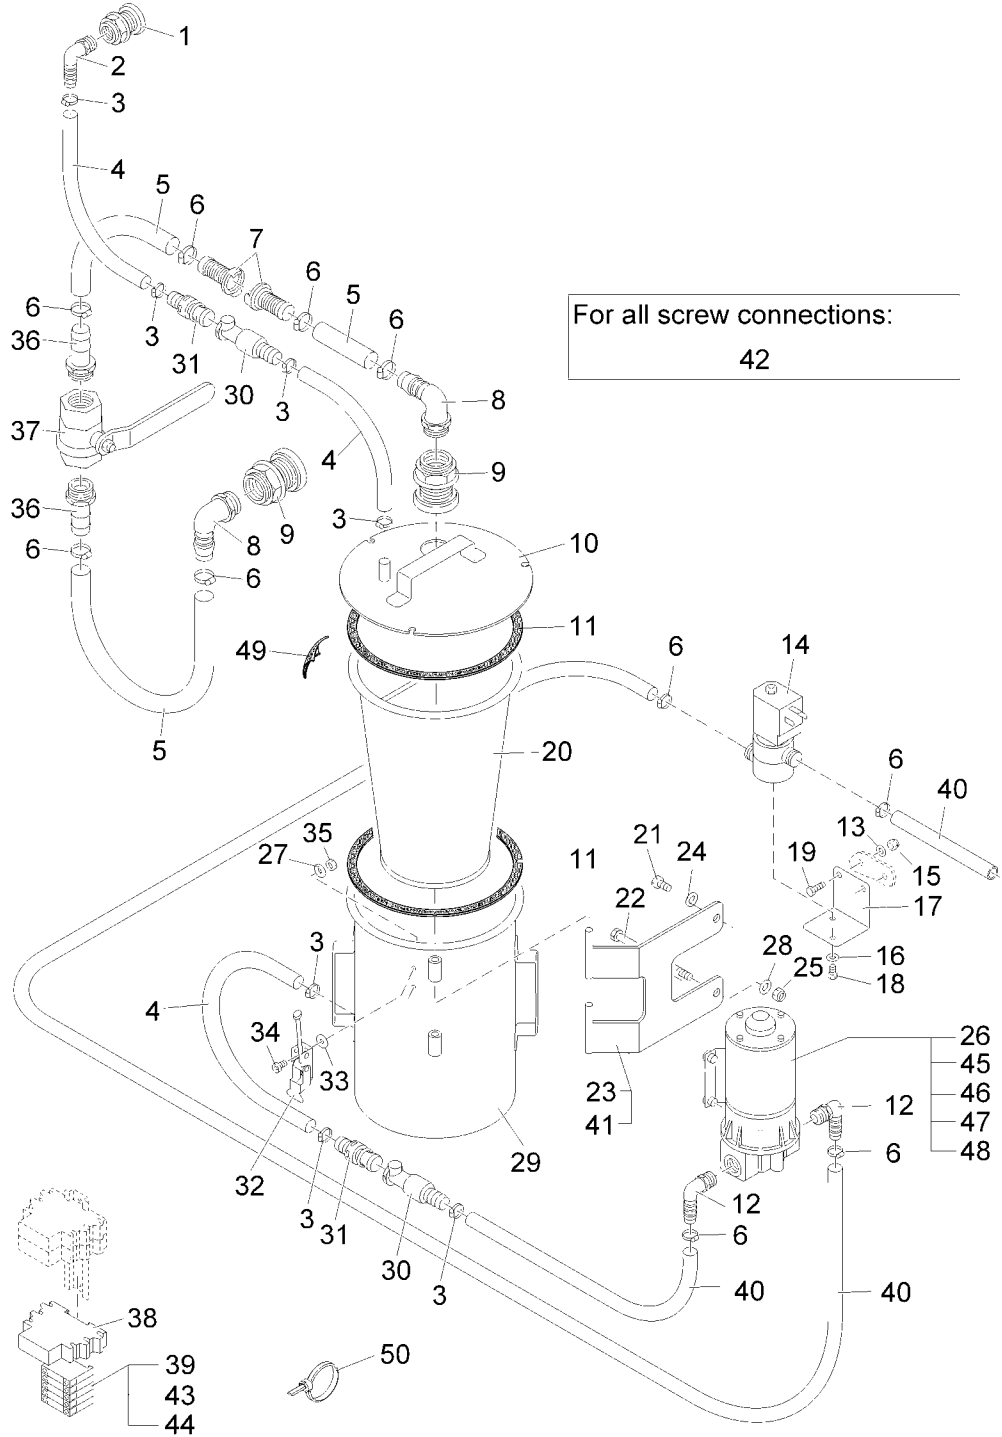

Dirty water recycling system (99758302)

Dirty water recycling system (99758302)

Item	Part number	Description	Qty.	Unit	Remarks
37	00130600	Ball tap	1	PC	
38	00976320	Circuit breaker	1	PC	
39	00120840	Contact switch	1	PC	
40	00200170	PVC hose	2390m m	M	
41	01070340	modification kit	1	PC	
42	03007630	Sealing band	1000m m	M	
43	00695680	Fillister-head screw	2	PC	
44	00022200	Hex. Nut	2	PC	
45	00559670	Case	1	PC	
46	00083640	Plastic cover	1	PC	
47	00083650	Plastic cover	1	PC	
48	00903190	Tab	1	PC	
49	00161240	Edge protection	180mm	M	
50	00967760	Cable tie	2	PC