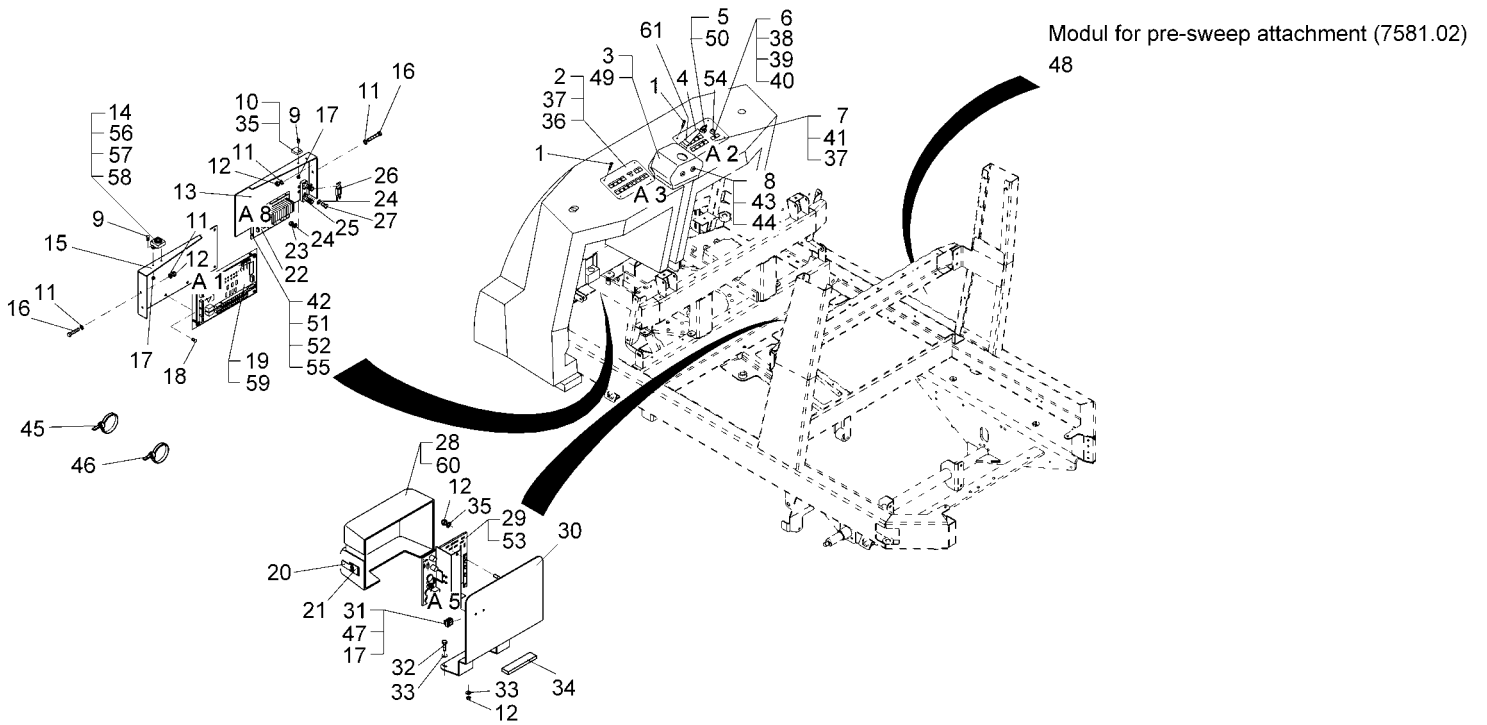

Electrical equipment (Part 1) (97099717-1)

Electrical equipment (Part 1) (97099717-1)

Item	Part number	Description	Qty.	Unit	Remarks
37	00865630	Sealing tape	1400m m	M	
38	00521380	Control element	2	PC	
39	00521390	Front frame black	2	PC	
40	00521410	Pressure hood	2	PC	
41	00512490	Control panel	1	PC	
42	00132360	lens head screw M4x10	5	PC	
43	00558830	Snap nut	4	PC	
44	00157690	Annular plate	4	PC	
45	00121150	Cable tie	71	PC	
46	00967760	Cable tie	10	PC	
47	00955220	Fillister-head screw	2	PC	
48	97049092	Electric Pre-sweep-attachment	Page	127	
49	00291390	Socket profil	1	M	
50	00745890	Set (2pc.) key	1	PR	
51	00053680	Distance bolt	5	PC	
52	00154240	Lock washer	5	PC	
53	00127470	Buffer	2	PC	
54	00133770	Press switch	1	PC	
55	00052810	Hex. Nut	5	PC	
56	00121010	Cable tie	1	PC	
57	00903180	Plastic cover	1	PC	
58	00903170	Tab	2	PC	
59	00745840	Print plate holder	4	PC	
60	00752350	Edge protection	1	M	
61	01074110	Rubber cap	1	PC