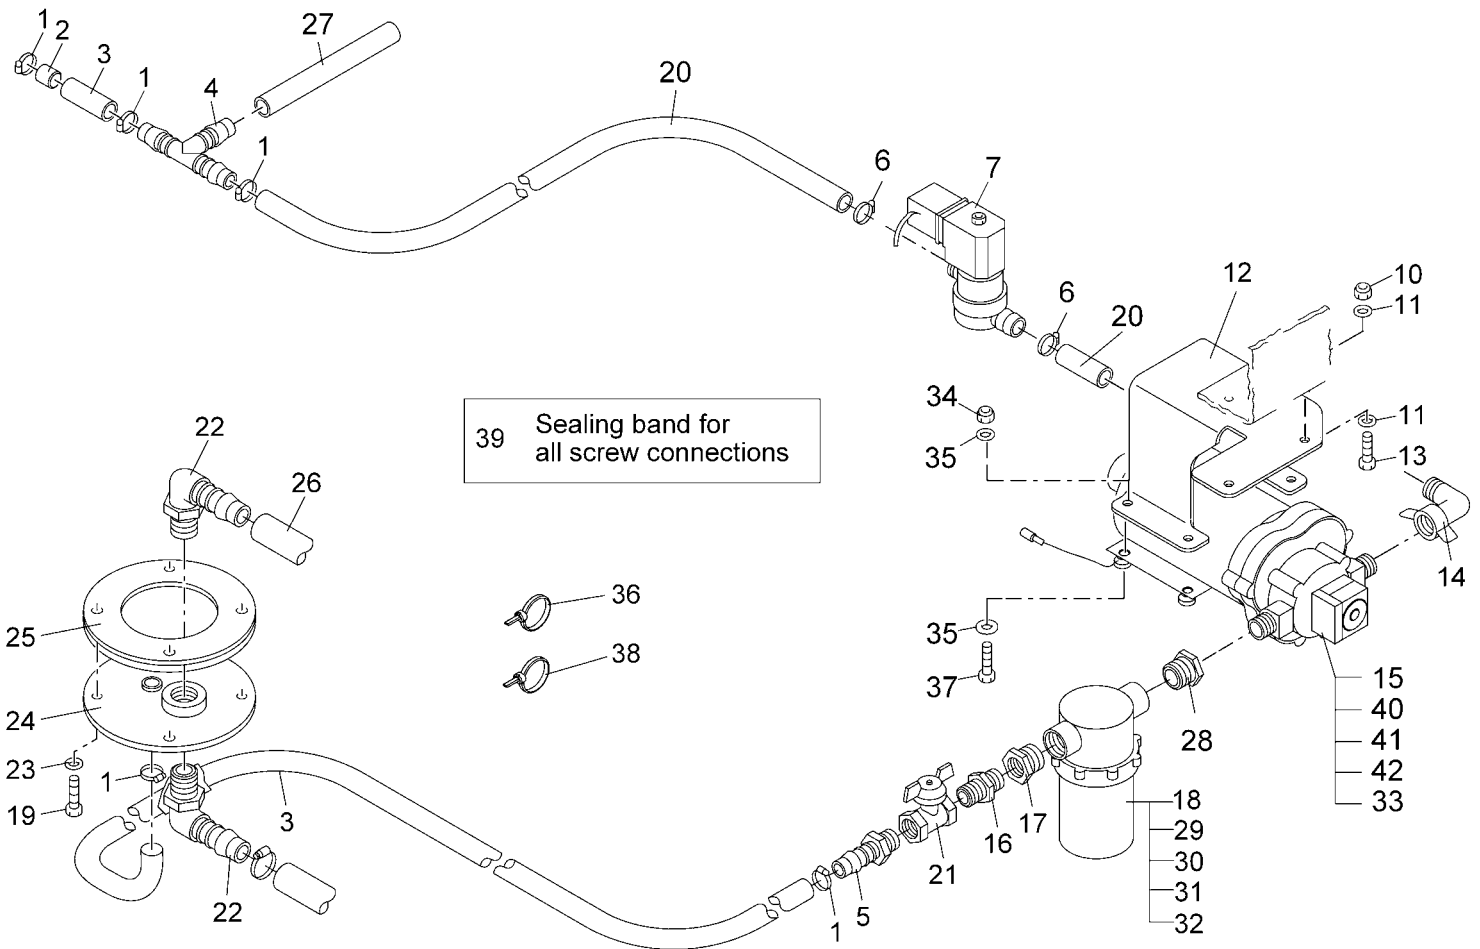

Water infeed (Brush) (97048219)

Water infeed (Brush) (97048219)

Item	Part number	Description	Qty.	Unit	Remarks
39	03007630	Sealing band	1,000	M	
40	00559670	Case	1	PC	
41	00083640	Plastic cover	1	PC	
42	00083650	Plastic cover	1	PC