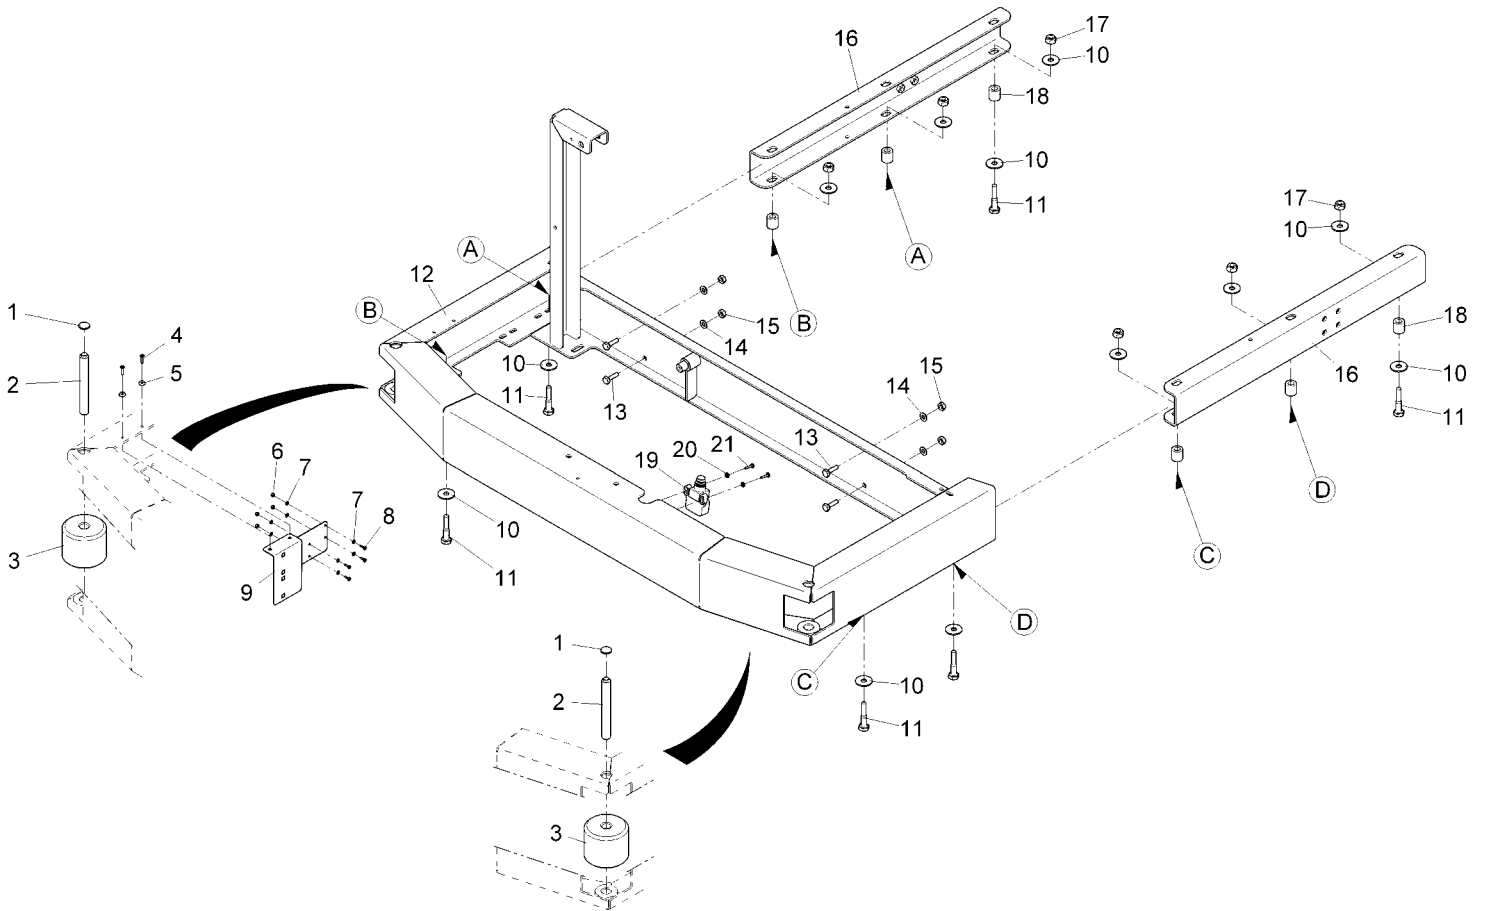

Base frame (97119622)

Base frame (97119622)

Item	Part number	Description	Qty.	Unit	Remarks
1	00862520	Thrust washer	2	PC	
2	01274710	Bolt	2	PC	
3	00975150	Roller	2	PC	
4	00051890	Countersunk screw	2	PC	
5	01274720	Annular plate	2	PC	
6	00022200	Hex. Nut	4	PC	
7	00553740	Washer	8	PC	
8	00535780	Fillister-head screw	4	PC	
9	00976420	Angle	1	PC	
10	00046520	Washer	12	PC	
11	00133450	Hex.bolt	6	PC	
12	00035260	Frame	1	PC	
13	00053100	Hexagon screw	4	PC	
14	00053750	Washer	8	PC	
15	00051510	Hex. Nut	4	PC	
16	00981010	Longitudinal support	2	PC	
17	00051500	Hex. Nut	6	PC	
18	00102330	Spacer piece	6	PC	
19	00927610	Switch	1	PC	
20	00053710	Washer	2	PC	
21	00523520	Hex.bolt	2	PC