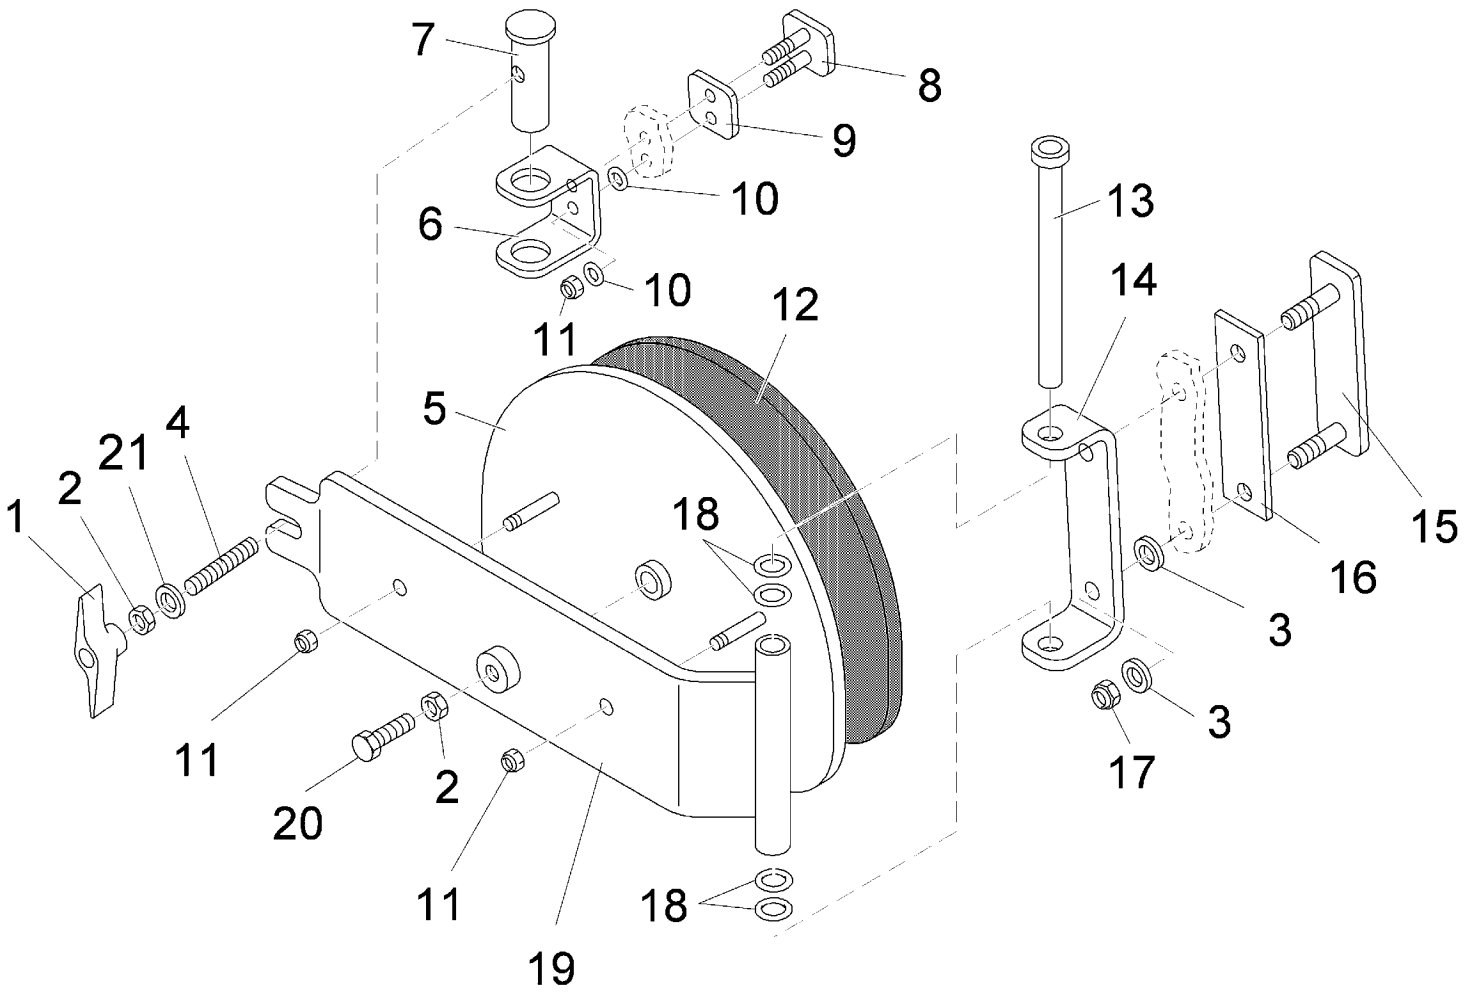

Flap (Hopper) (97042535)

Flap (Hopper) (97042535)

Item	Part number	Description	Qty.	Unit	Remarks
1	00101470	Wing nut	1	PC	
2	00053350	Hex. Nut	2	PC	
3	00053750	Washer	4	PC	
4	00902600	Threaded bolt	1	PC	
5	00980820	Flap	1	PC	
6	00976090	Angle	1	PC	
7	00976100	Bolt	1	PC	
8	00975560	Bolt	1	PC	
9	00976070	Seal	1	PC	
10	00053730	Washer	4	PC	
11	00051520	Hex. Nut	4	PC	
12	00975600	Seal	1	PC	
13	00975590	Bolt	1	PC	
14	00976110	Angle	1	PC	
15	00975570	Plate	1	PC	
16	00976080	Seal	1	PC	
17	00051510	Hex. Nut	2	PC	
18	00557340	Adjusting washer	4	PC	
19	00975580	Handle	1	PC	
20	00133700	Hexagon screw	1	PC	
21	00042900	Washer	1	PC