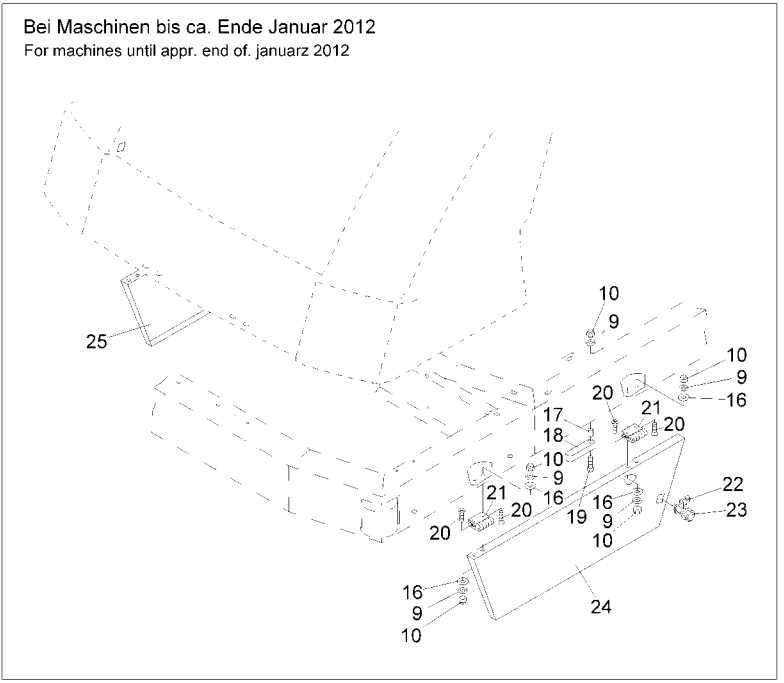

Covering cpl. (97122493)

Covering cpl. (97122493)

Item	Part number	Description	Qty.	Unit	Remarks
1	00035090	Hood	1	PC	
2	00102350	Pipe	2	PC	
3	00042900	Washer	6	PC	
4	00151810	Hexagon screw	4	PC	
5	00102390	Cylinder pin	2	PC	
6	00053090	Hexagon screw	2	PC	
7	00102340	Pipe	1	PC	
8	00053020	Hexagon screw	2	PC	
9	00053730	Washer	13	PC	
10	00051520	Hex. Nut	10	PC	
11	00053330	Hex. Nut	3	PC	
12	00102360	Rope	1	PC	
13	00854090	Stop buffer	2	PC	
14	01274700	Angle	2	PC	
15	00051510	Hex. Nut	2	PC	
16	00135120	Washer	8	PC	
17	00102380	Bushing	2	PC	
18	00102370	Plate	2	PC	
19	00053040	Hex.bolt	2	PC	
20	00021310	Countersunk screw	8	PC	
21	00522530	Hinge	4	PC	
22	00975120	Bolt lock	2	PC	
23	00975170	Key	1	PC	
24	01057500	Flap L.H.	1	PC	
25	01057510	Flap R.H.	1	PC	
26	00053750	Washer	4	PC