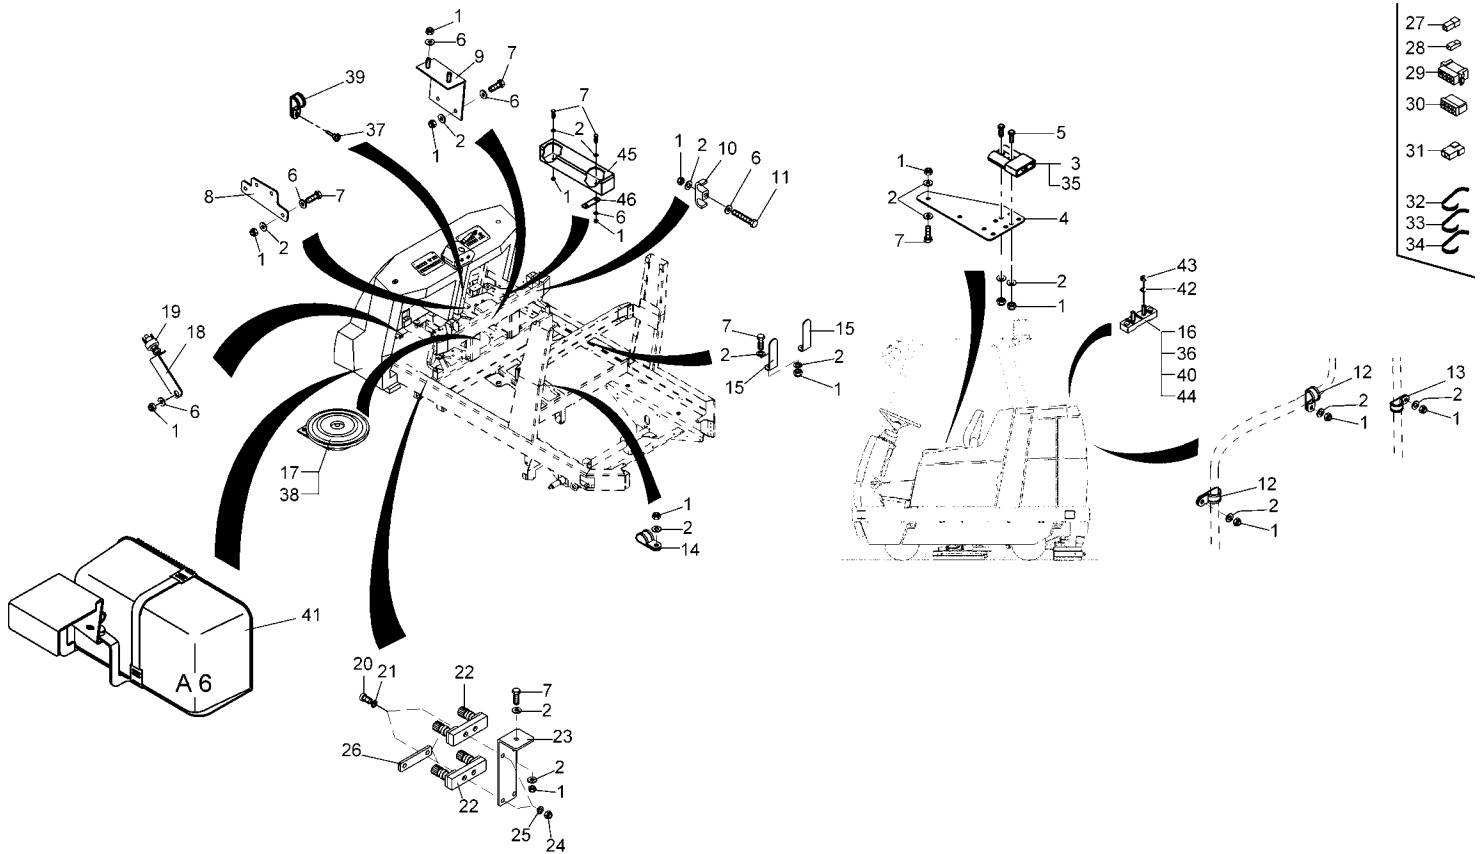

Electrical equipment (Part 2) (97099717-2)

Electrical equipment (Part 2) (97099717-2)

Item	Part number	Description	Qty.	Unit	Remarks
1	00051520	Hex. Nut	22	PC	
2	00053730	Washer	26	PC	
3	00540210	Charging plug	1	PC	
4	00974560	Plate	1	PC	
5	00053290	Hexagon screw	2	PC	
6	00135120	Washer	26	PC	
7	00053020	Hexagon screw	4	PC	
8	00974540	Support	1	PC	
9	00975070	Support	1	PC	
10	00748300	Clamp	1	PC	
11	00535110	Hex.bolt	5	PC	
12	00109470	Tube clamp	4	PC	
13	00130260	Tube clamp	2	PC	
14	00130250	Pipe clamp	4	PC	
15	00974570	Angle	2	PC	
16	00152830	Clamp strip	2	PC	
17	00050810	Signal horn	1	PC	
18	00974590	Angle	1	PC	
19	00028680	Stop light switch	1	PC	
20	00731550	Fillister-head screw	2	PC	
21	00053710	Washer	1	PC	
22	00121440	Fuse holder	4	PC	
23	00730820	Angle	1	PC	
24	00133830	Hex. Nut	4	PC	
25	00053860	Spring washer	2	PC	
26	00730830	Strap	2	PC	
27	00083650	Plastic cover	1	PC	
28	00083640	Plastic cover	1	PC	
29	00956310	Jumper cable	1	PC	
30	00956300	Jumper cable	1	PC	
31	00903180	Plastic cover	1	PC	
32	00967760	Cable tie	10	PC	
33	00121010	Cable tie	16	PC	
34	00121150	Cable tie	70	PC	
35	00927190	Contact maker	2	PC	
36	00044550	Countersunk screw	4	PC