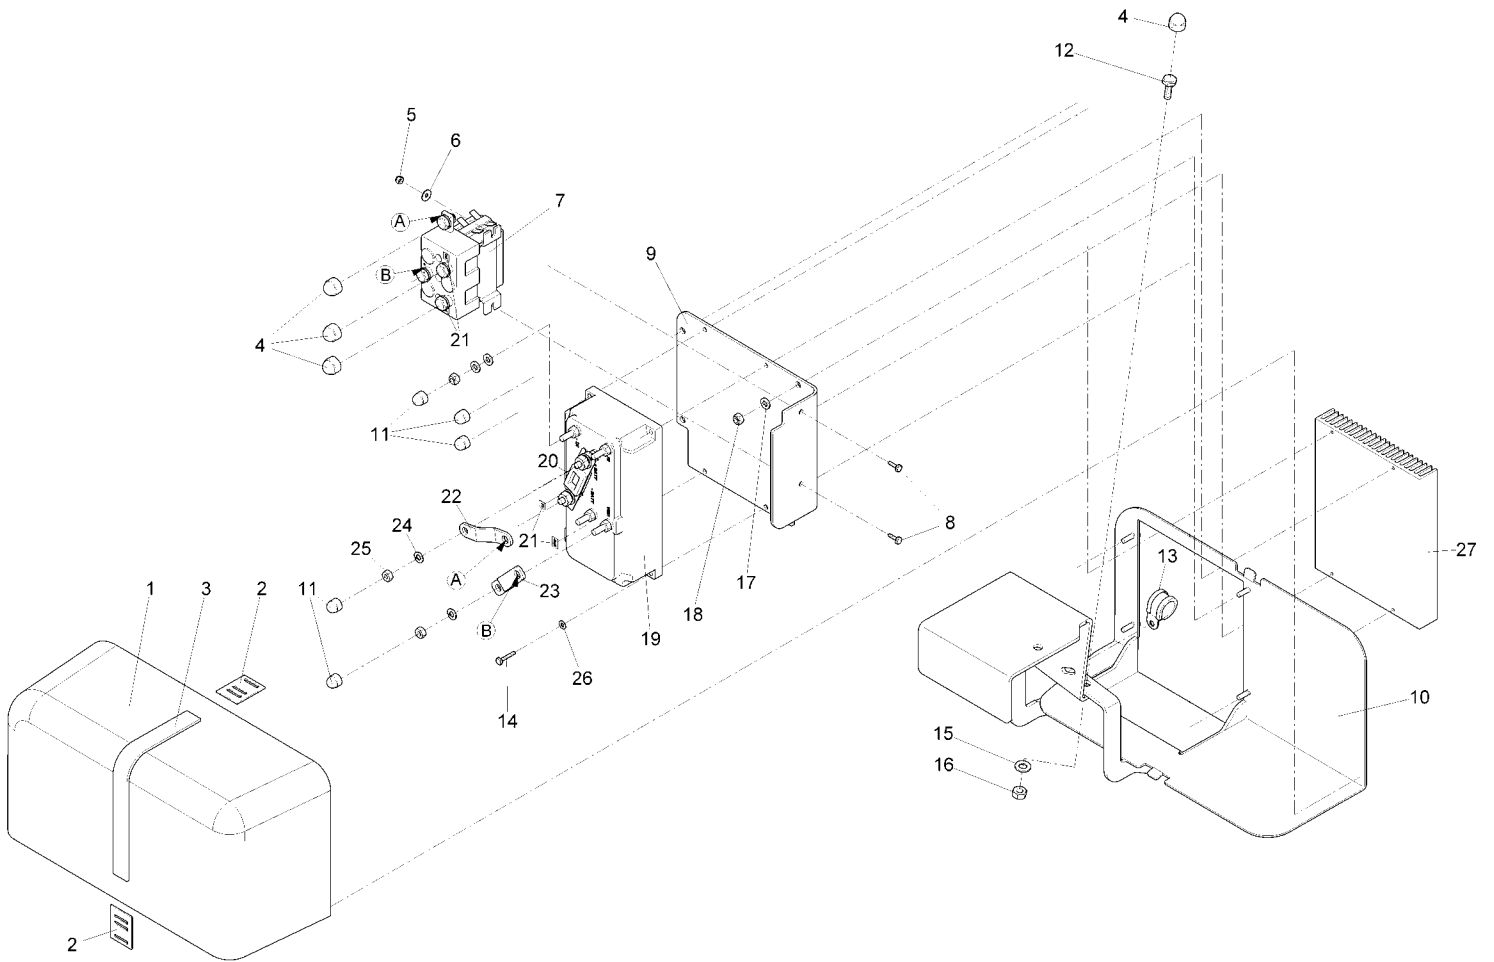

Retool kit Driving control Zapi (00831890)

Retool kit Driving control Zapi (00831890)

Item	Part number	Description	Qty.	Unit	Remarks
1	01079800	Hood	1	PC	
2	00109580	Bracket	2	PC	
3	01177110	Tension band	1	PC	
4	00131610	Lens cap	5	PC	
5	00133830	Hex. Nut	2	PC	
6	00557150	Washer	2	PC	
7	01079810	Reversion contactor	1	PC	
8	00023080	Hex.bolt	2	PC	
9	01079820	Angle plate	1	PC	
10	01079830	Angle	1	PC	
11	00525910	Lens cap	5	PC	
12	00053100	Hexagon screw	2	PC	
13	00130260	Tube clamp	1	PC	
14	00108490	Hex.bolt	4	PC	
15	00053750	Washer	2	PC	
16	00051510	Hex. Nut	2	PC	
17	00053730	Washer	6	PC	
18	00051520	Hex. Nut	5	PC	
19	01171320	Driving control	1	PC	
20	00853830	fuse link	1	PC	
21	03003000	Transparency	4	PC	
22	01079040	Current bar	1	PC	
23	01079050	Current bar	1	PC	
24	00053400	Lock washer	2	PC	
25	00053330	Hex. Nut	2	PC	
26	00053710	Washer	4	PC	
27	03011330	Cooler body	1	PC