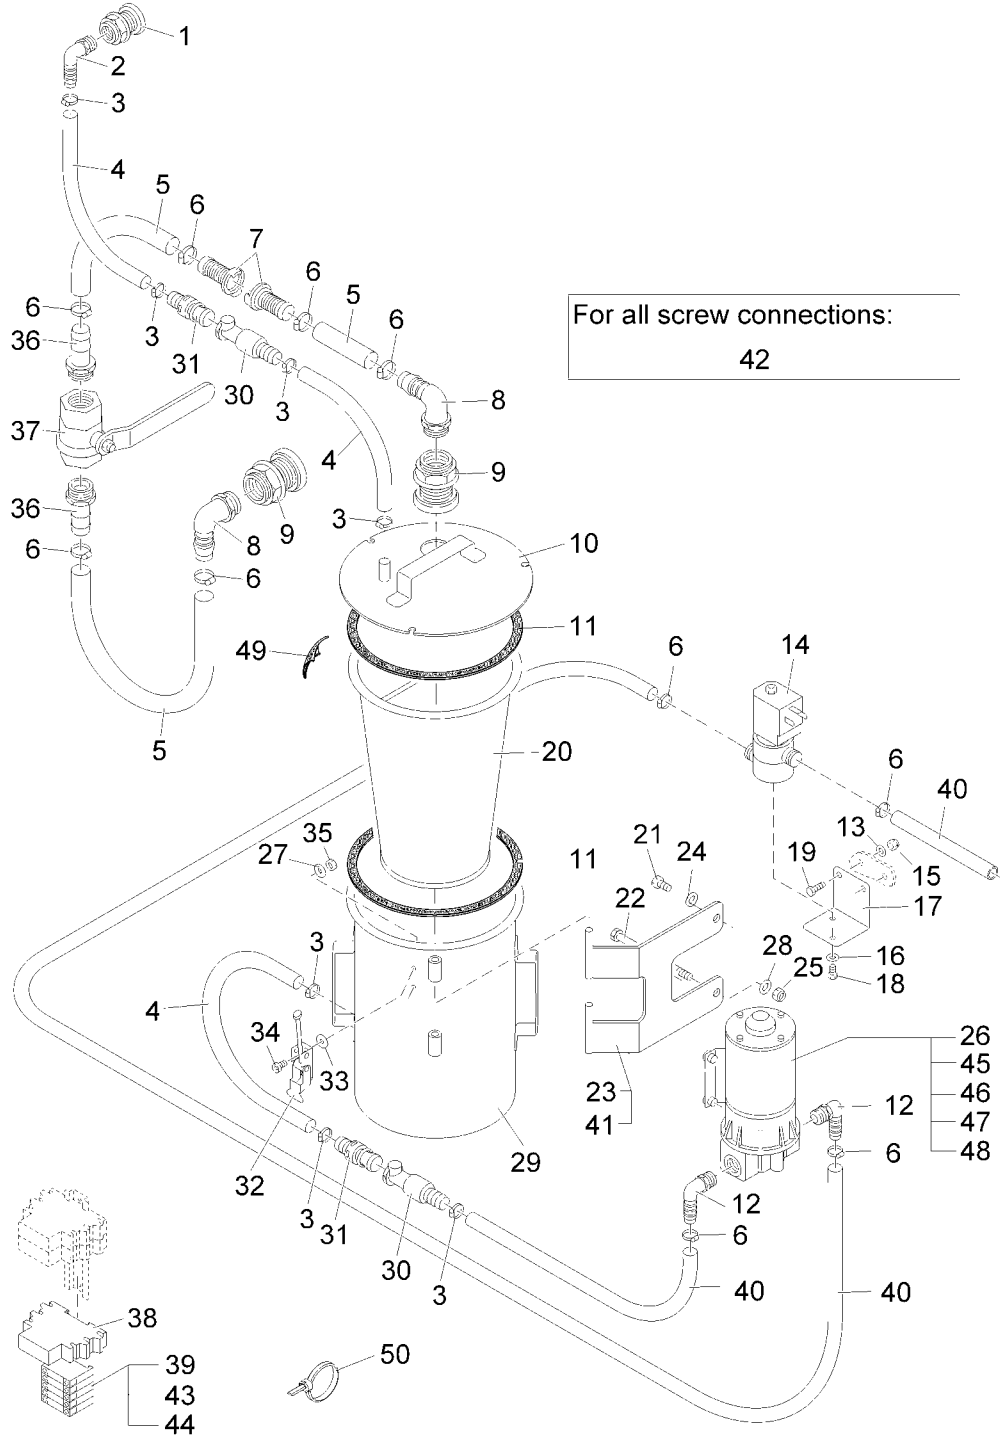

Dirty water recycling system (99758302)

Dirty water recycling system (99758302)

Item	Part number	Description	Qty.	Unit	Remarks
1	00552690	Tank screws	1	PC	
2	00020020	Angle socket	3	PC	
3	00074300	Hose clamp	4	PC	
4	00112010	Hose	500mm	PC	
5	00671820	Hose	600mm	M	
6	00874590	Hose clamp	13	PC	
7	00552760	Quick hitch	2	PC	
8	00059660	Angle socket	2	PC	
9	00552710	Tank screws	2	PC	
10	00111990	Cover	1	PC	
11	00552620	Seal	2	PC	
12	00154140	Screwed angle fitting	2	PC	
13	00053730	Washer	2	PC	
14	00563220	Electrovalve	1	PC	
15	00051520	Hex. Nut	2	PC	
16	00053720	Washer	2	PC	
17	00501920	angle	1	PC	
18	00507490	Hex.bolt	2	PC	
19	00053020	Hexagon screw	2	PC	
20	00111980	Filter	1	PC	
21	00022570	Hex.bolt	4	PC	
22	00053150	Hex.bolt	2	PC	
23	00722260	Mounting plate	1	PC	
24	00555520	Washer	4	PC	
25	00051510	Hex. Nut	2	PC	
26	00543750	Pump	1	PC	
27	00058000	Washer	6	PC	
28	00042900	Washer	2	PC	
29	00111970	Dirt water tank	1	PC	
30	00552670	Quick hitch	2	PC	
31	00552680	Quick hitch	2	PC	
32	00552650	Hook lock	3	PC	
33	00557140	Washer	6	PC	
34	01131440	Socket head cap screw	6	PC	
35	00902250	Hex. Nut	6	PC	
36	00130630	Treaded nipple	2	PC