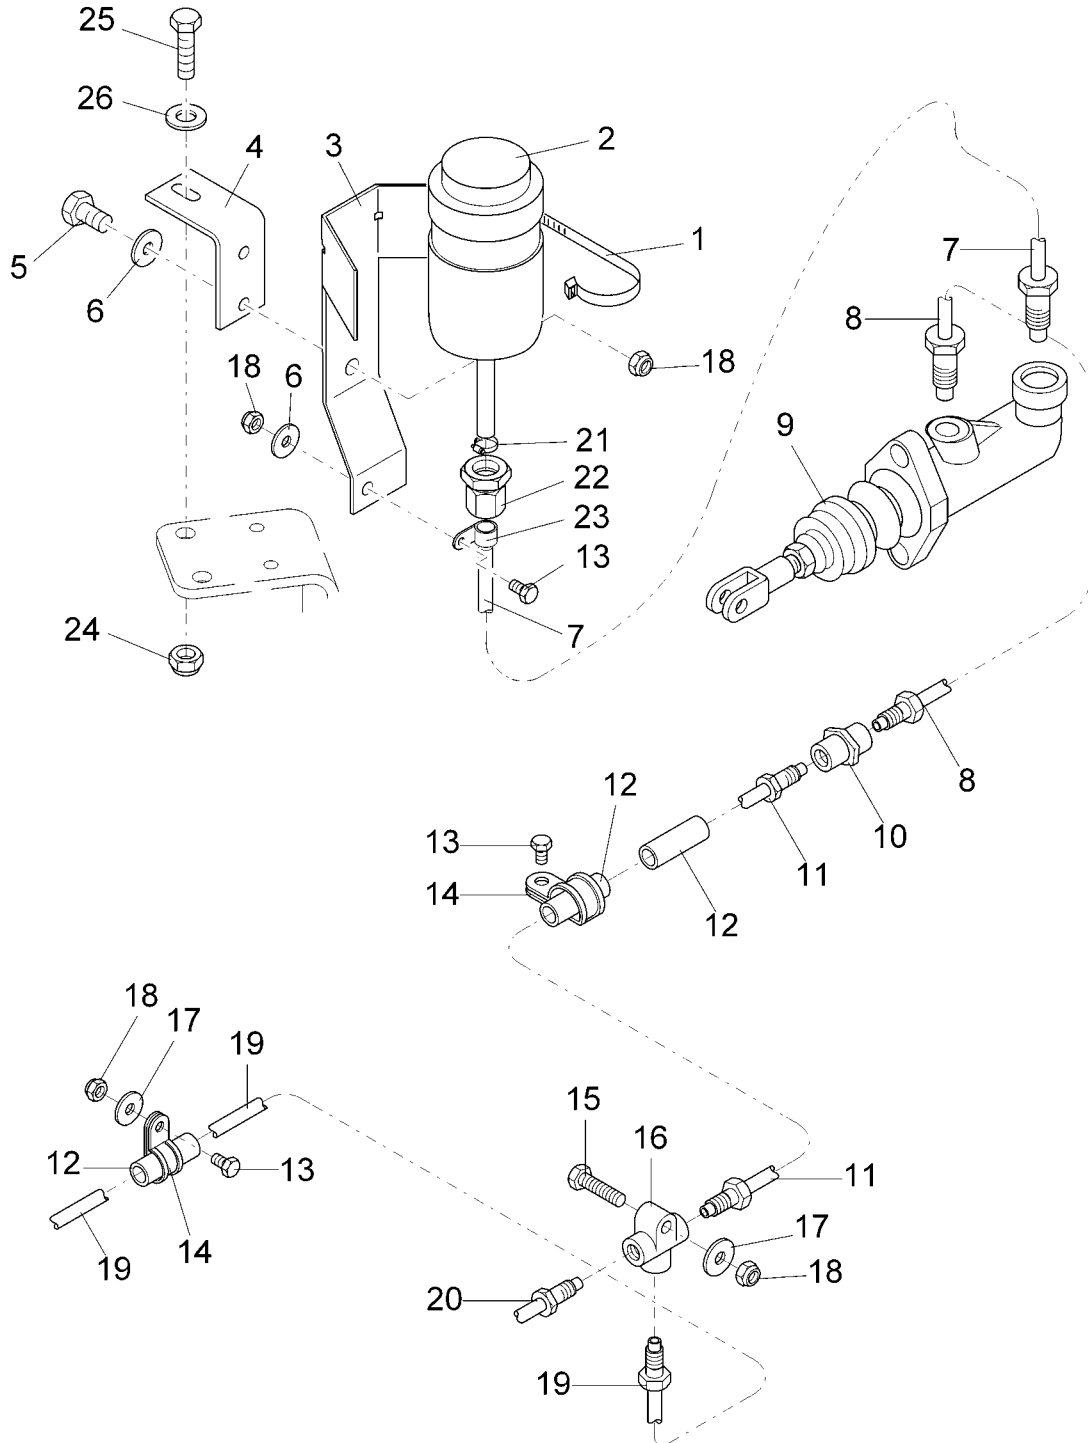

Brake air conduit scheme (97042378-2)

Brake air conduit scheme (97042378-2) 1900-01-01 --> 2011-03-31

Item	Part number	Description	Qty.	Unit	Remarks
1	00967760	Cable tie	1	PC	
2	01052880	Brake fluid tank	1	PC	
3	XXXXXXXXXX	no part-No. til yet	1		90361288 Angle plate
4	01052920	Angle	1	PC	
5	00053010	Hex.bolt	2	PC	
6	00053730	Washer	2	PC	
7	01052900	Brake tube	1	PC	
8	00007850	Brake air conduit	1	PC	
9	00821160	Brake cylinder	1	PC	
10	00974470	Intermediary	1	PC	
11	XXXXXXXXXX	no part-No. til yet	1		96128889 Brake line
12	00320500	Hose	120mm	M	
13	00053030	Hexagon screw	2	PC	
14	00109470	Tube clamp	2	PC	
15	00053290	Hexagon screw	1	PC	
16	00862570	Distributor	1	PC	
17	00135120	Washer	2	PC	
18	00051520	Hex. Nut	5	PC	
19	XXXXXXXXXX	no part-No. til yet	1		96128897 Brake line
20	XXXXXXXXXX	no part-No. til yet	1		96128905 Brake line
21	00529390	Hose clamp	1	PC	
22	01052830	Reducing inset	1	PC	
23	00100550	Clamp	1	PC	
24	00051510	Hex. Nut	1	PC	
25	00053100	Hexagon screw	1	PC	
26	00053750	Washer	1	PC