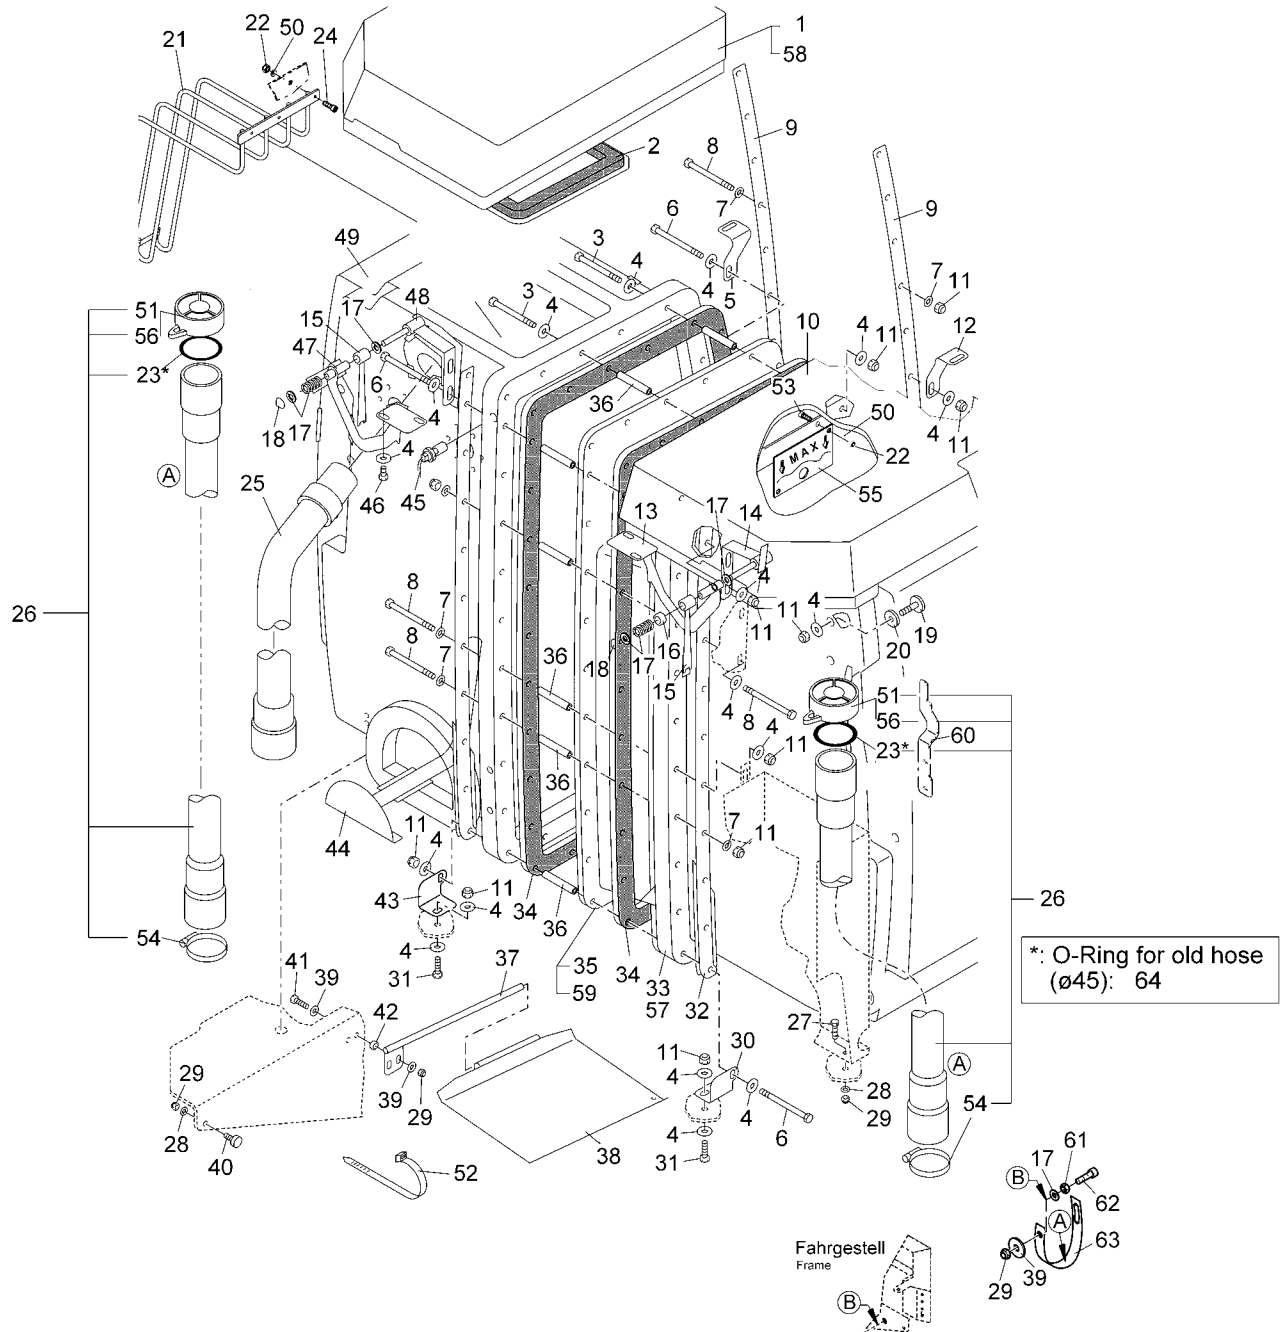

Hopper Flexible wall/Fast wall (97075345)

Hopper Flexible wall/Fast wall (97075345)

Item	Part number	Description	Qty.	Unit	Remarks
37	01177650	Rod	1	PC	
38	00980680	Sheet metal	1	PC	
39	00135120	Washer	7	PC	
40	00121740	Stop buffer	1	PC	
41	00053290	Hexagon screw	4	PC	
42	00862430	Bushing	2	PC	
43	00975380	Angle	1	PC	
44	00980690	Pipe	1	PC	
45	00959650	Float switch	1	PC	
46	00553690	Hex.bolt	4	PC	
47	00980840	Handle	1	PC	
48	00976190	Support	1	PC	
49	00035050	Dirt water tank	1	PC	
50	00102150	Washer	10	PC	
51	00142230	Cover	2	PC	
52	00967760	Cable tie	2	PC	
53	00501430	Socket head screw	2	PC	
54	00522160	Hose clamp	2	PC	
55	01177660	Water level indicator	1	PC	
56	00108650	Fillister-head screw	4	PC	
57	01051840	Flange	1	PC	
58	00865630	Sealing tape	0,020	M	
59	00034990	Fixed wall	1	PC	
60	00980810	Angle	1	PC	
61	00053330	Hex. Nut	2	PC	
62	01143070	Socket head screw	2	PC	
63	01070570	Rubber gasket	2	PC	
64	00041540	O-ring	2	PC	for old version of hoses