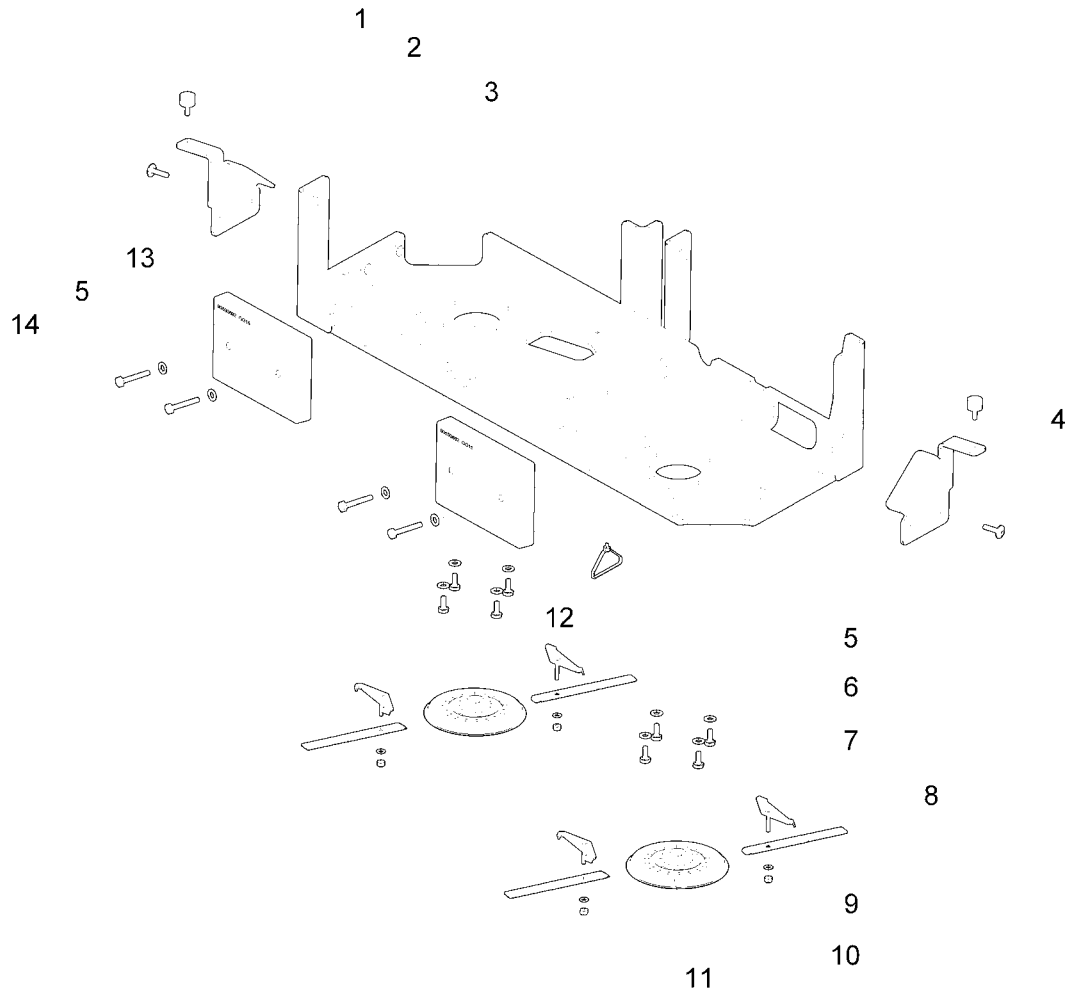

Brush head part 1 (97111785-1)

Brush head part 1 (97111785-1)

Item	Part number	Description	Qty.	Unit	Remarks
1	00854090	Stop buffer	2	PC	
2	01271090	Angle	2	PC	
3	XXXXXXXX	no part-No. til yet	1		96135173 Plate
4	01092910	Lens flange screw	2	PC	
5	00053750	Washer	12	PC	
6	00053090	Hexagon screw	8	PC	
7	00952740	Angle	4	PC	
8	00952750	Angle	4	PC	
9	00102150	Washer	6	PC	
10	00102140	Hex. Nut	6	PC	
11	00512400	Carrier	2	PC	
12	00967760	Cable tie	2	PC	
13	XXXXXXXX	no part-No. til yet	2		96118674 Weight
14	00041600	Hex.bolt	4	PC