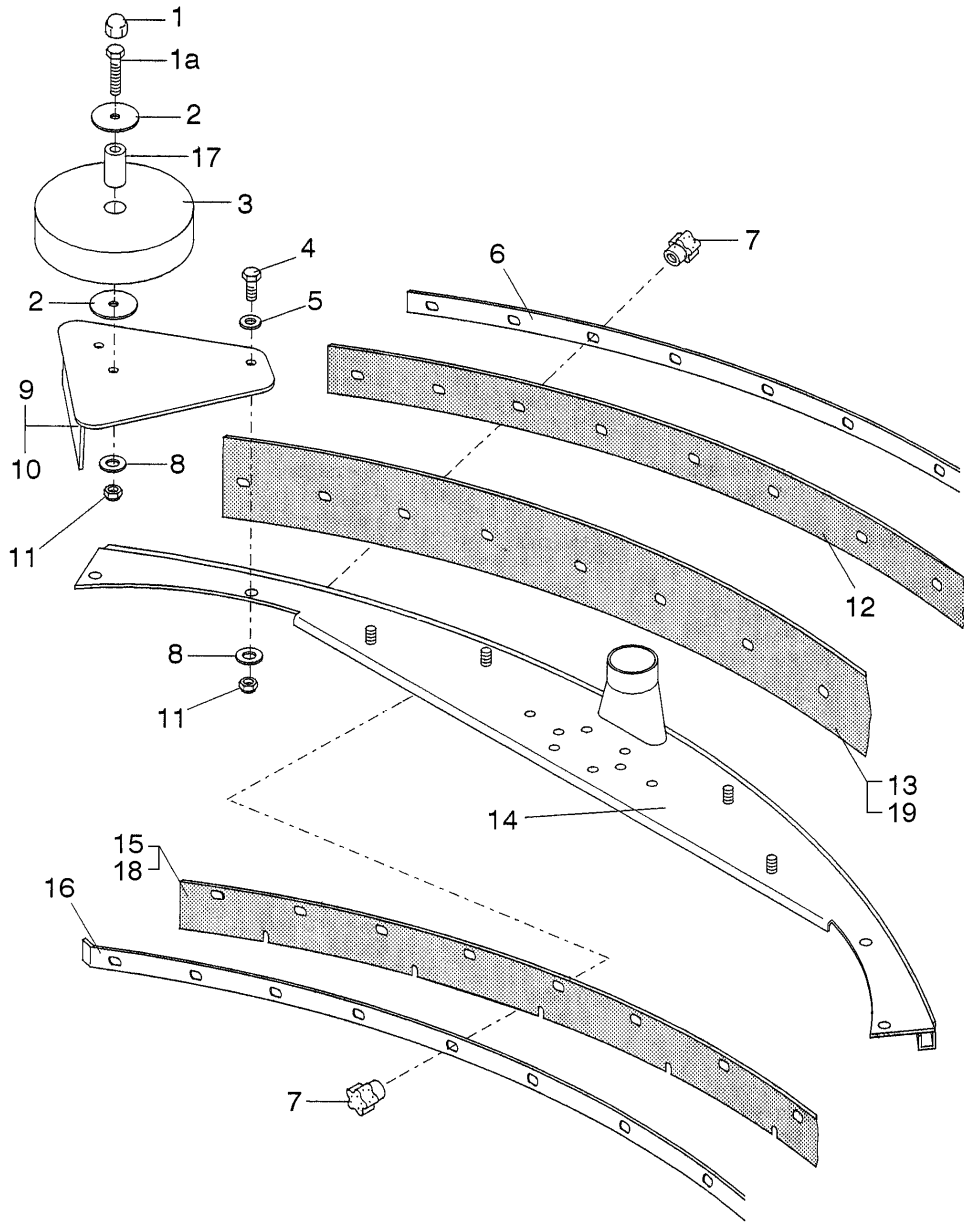

Squeegee (97042360)

Squeegee (97042360)

Item	Part number	Description	Qty.	Unit	Remarks
1	00131610	Lens cap	2	PC	
1a	00053260	Hex.bolt	2	PC	
2	00878400	Washer	4	PC	
3	00972170	Roller	2	PC	
4	00053100	Hexagon screw	4	PC	
5	00053750	Washer	4	PC	
6	00244970	Sheet metal	1	PC	
7	00853730	Star handle	14	PC	
8	00042900	Washer	6	PC	
9	00910140	Plate L.H.	1	PC	
10	00910180	Plate R.H.	1	PC	
11	00051510	Hex. Nut	6	PC	
12	00411600	Supporting border	1	PC	
13	00411580	Sealing strip	1	PC	
14	00035180	Squeegee	1	PC	
15	00411620	Sealing strip	1	PC	
16	00244980	Sheet metal	1	PC	
17	00972180	Sleeve	2	PC	
18	01077090	Sealing strip front	1	PC	
19	01077100	Sealing strip rear	1	PC