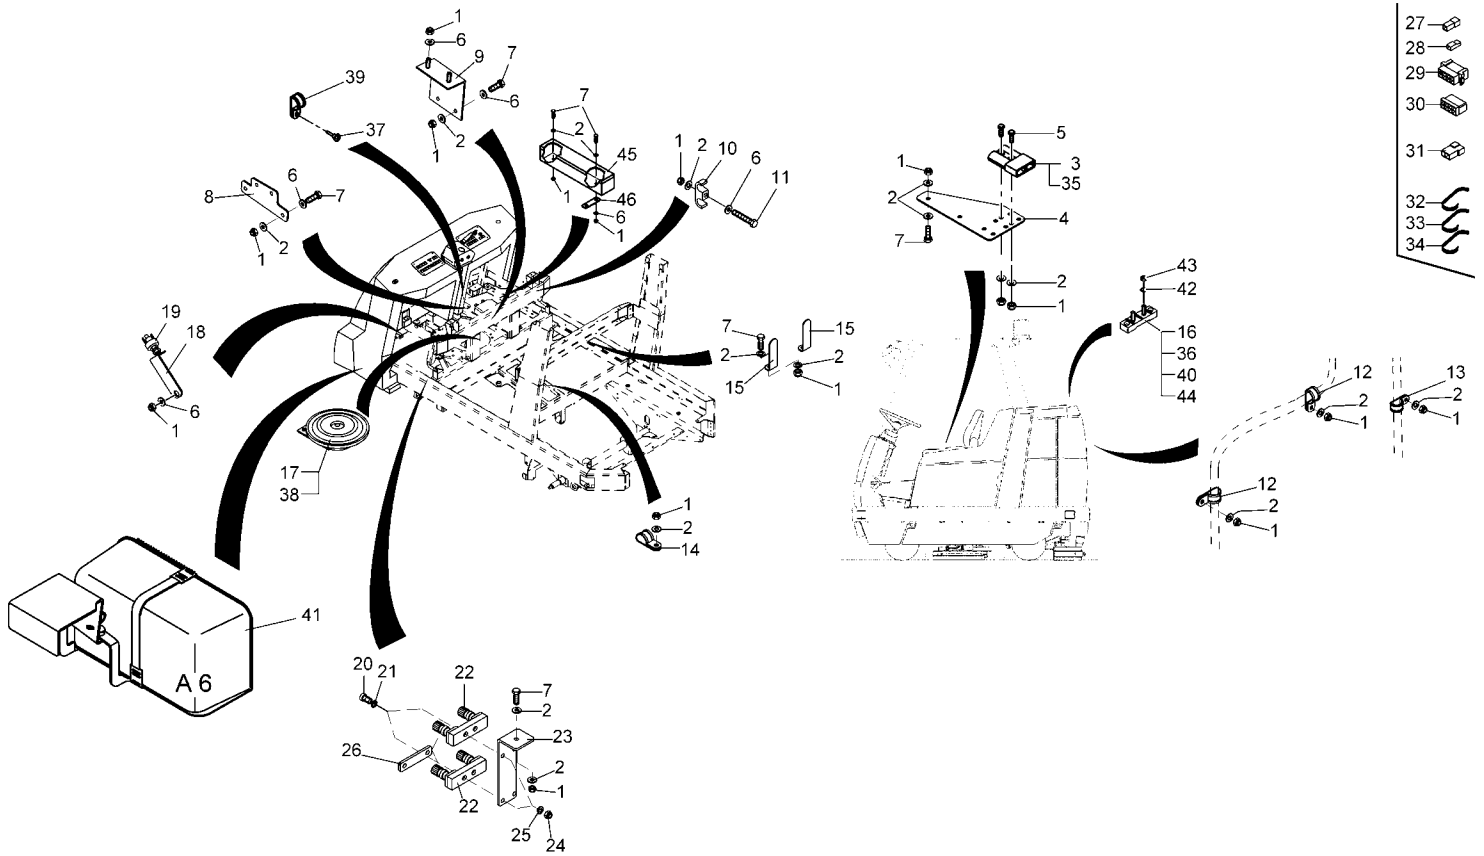

Electrical equipment (Part 2) (97099717-2)

Electrical equipment (Part 2) (97099717-2)

Item	Part number	Description	Qty.	Unit	Remarks
37	00961490	Self tapping screw	1	PC	
38	00121230	Interference condenser	1	PC	
39	00903290	Tube clamp	1	PC	
40	00027160	Lens cap	4	PC	
41	00831890	Retool kit Driving control Zapi	Page	133	
42	00127100	Toothed washer	4	PC	
43	00959620	Hex. Nut	4	PC	
44	00051340	Hex. Nut	4	PC	
45	01177750	Wiring channel	400mm	M	
46	00974510	Bracket	1	PC