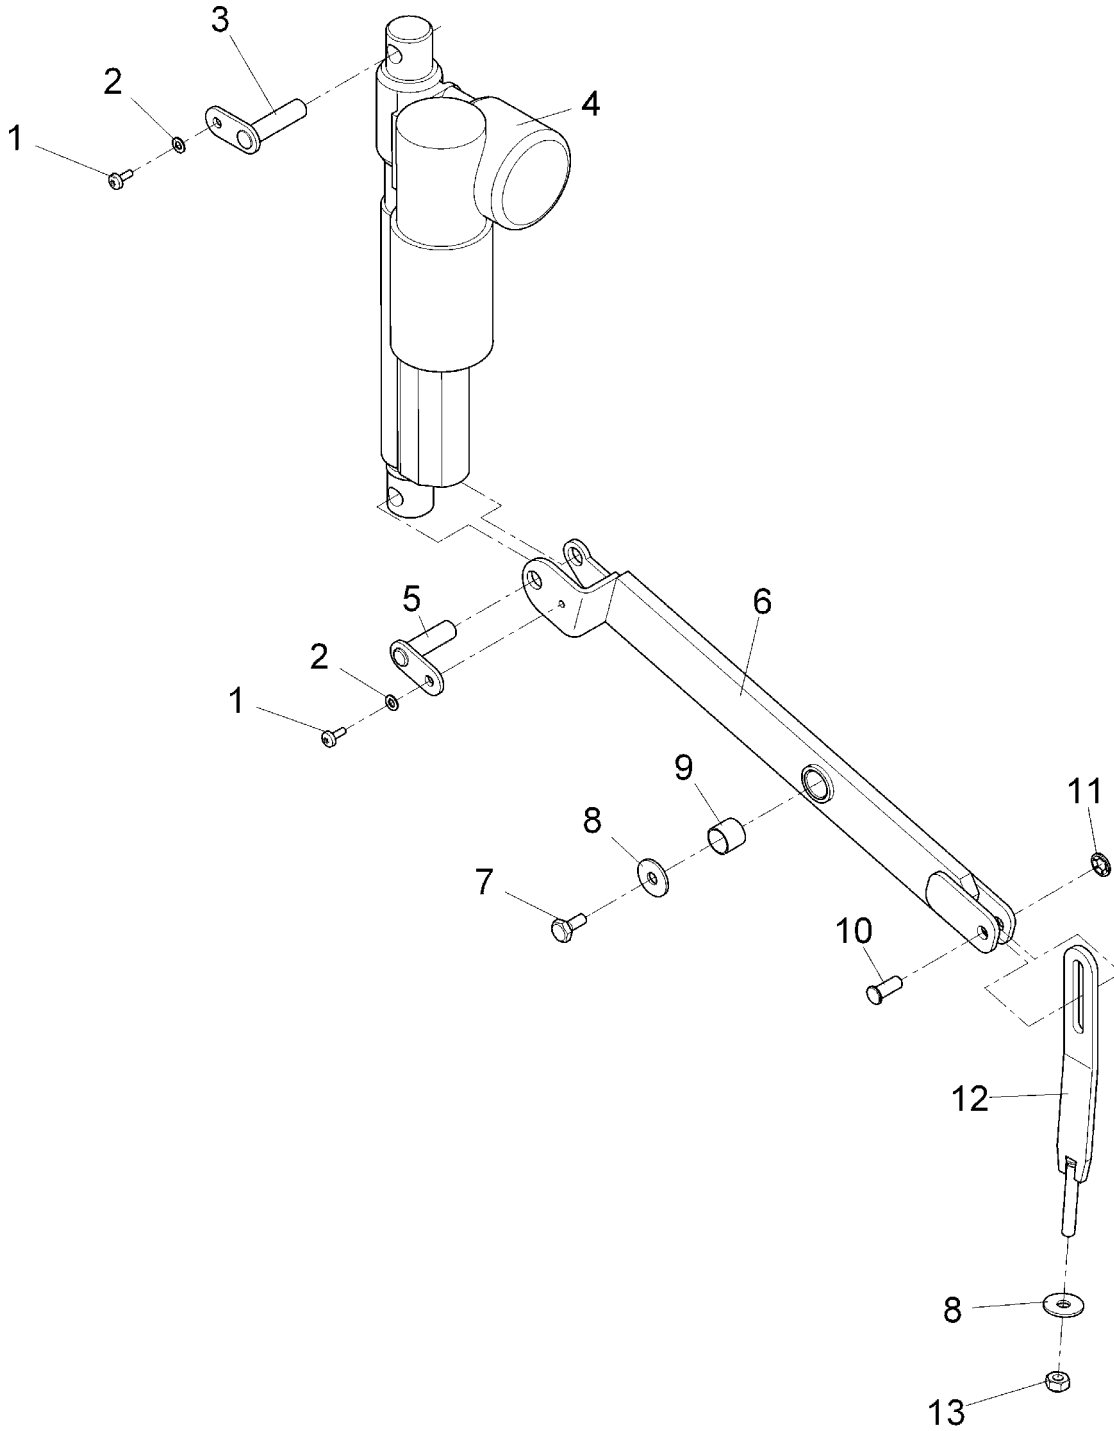

Lifting cpl. (97043129)

Lifting cpl. (97043129)

Item	Part number	Description	Qty.	Unit	Remarks
1	00959220	Screw	2	PC	
2	00053720	Washer	2	PC	
3	00102400	Bolt	1	PC	
4	00650110	Lifting spindle	1	PC	
5	00102420	Bolt	1	PC	
6	00981030	Lever	1	PC	
7	00053080	Hexagon screw	1	PC	
8	00042900	Washer	2	PC	
9	00523240	DU-Drying socket	1	PC	
10	00057980	Bolt	1	PC	
11	00854420	Thrust washer	1	PC	
12	01051830	Support	1	PC	
13	00051510	Hex. Nut	1	PC