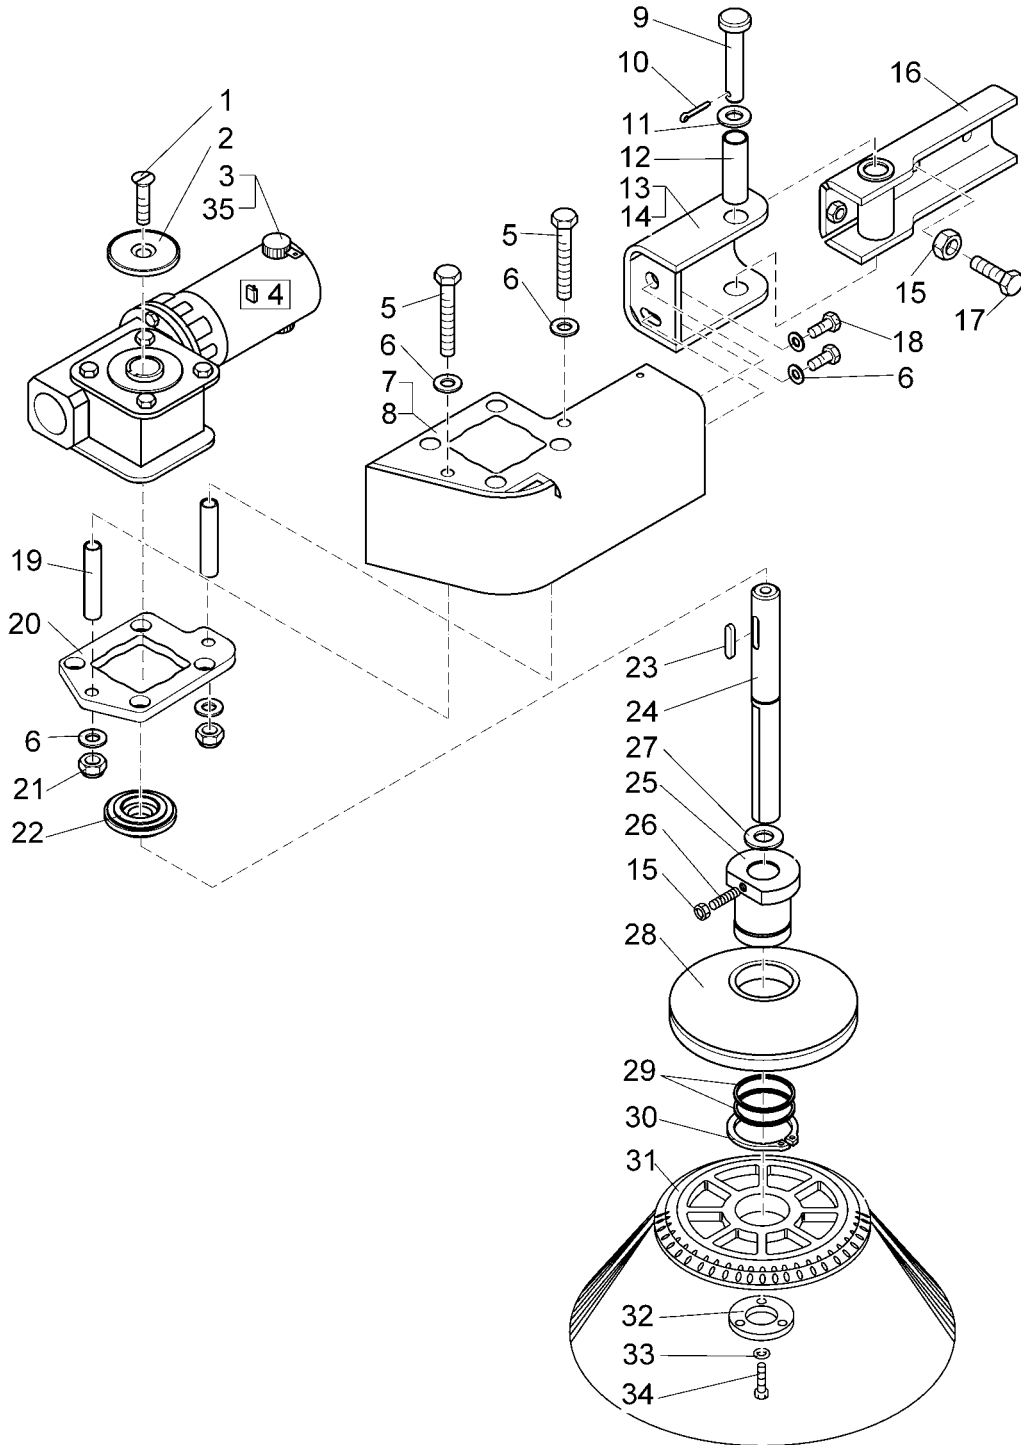

Side brush installation (L.H. and R.H.) (97071187-97071195)

Side brush installation (L.H. and R.H.) (97071187-97071195)

Item	Part number	Description	Qty.	Unit	Remarks
1	00136350	Countersunk screw	1	PC	
2	01057430	Dust cover	1	PC	
3	01057330	Engine with gear unit	1	PC	
4	01057320	Carbon brush	1	SET	
5	00746390	Hex.bolt	2	PC	
6	00053750	Washer	6	PC	
7	01057490	Support L.H.	1	PC	
8	01057460	Support R.H.	1	PC	
9	00879630	Bolt	1	PC	
10	00553580	Cotter pin	1	PC	
11	00053770	Washer	2	PC	
12	00077900	DU-Drying socket	2	PC	
13	01057470	Support R.H.	1	PC	
14	01057480	Support L.H.	1	PC	
15	00053350	Hex. Nut	2	PC	
16	01057450	Support	1	PC	
17	00053110	Hexagon screw	2	PC	
18	01201790	Hex.bolt	4	PC	
19	01057440	Spacer piece	2	PC	
20	01057400	Plate	1	PC	
21	00051510	Hex. Nut	2	PC	
22	01057420	Cover	1	PC	
23	00153010	Feather key	1	PC	
24	01057410	Shaft	1	PC	
25	00109290	Broom hub	1	PC	
26	00109310	Threaded pin	1	PC	
27	00054310	Retaining ring	1	PC	
28	00563260	Rejecting plate	1	PC	
29	00105330	Adjusting washer	2	PC	
30	00137910	Retaining ring	1	PC	
31	99634800	Spare side broom	1	PC	
32	00131020	Pressure plate	1	PC	
33	00053400	Lock washer	3	PC	
34	00154070	Hex.bolt	3	PC	
35	01070710	Isolating cap	1	PC