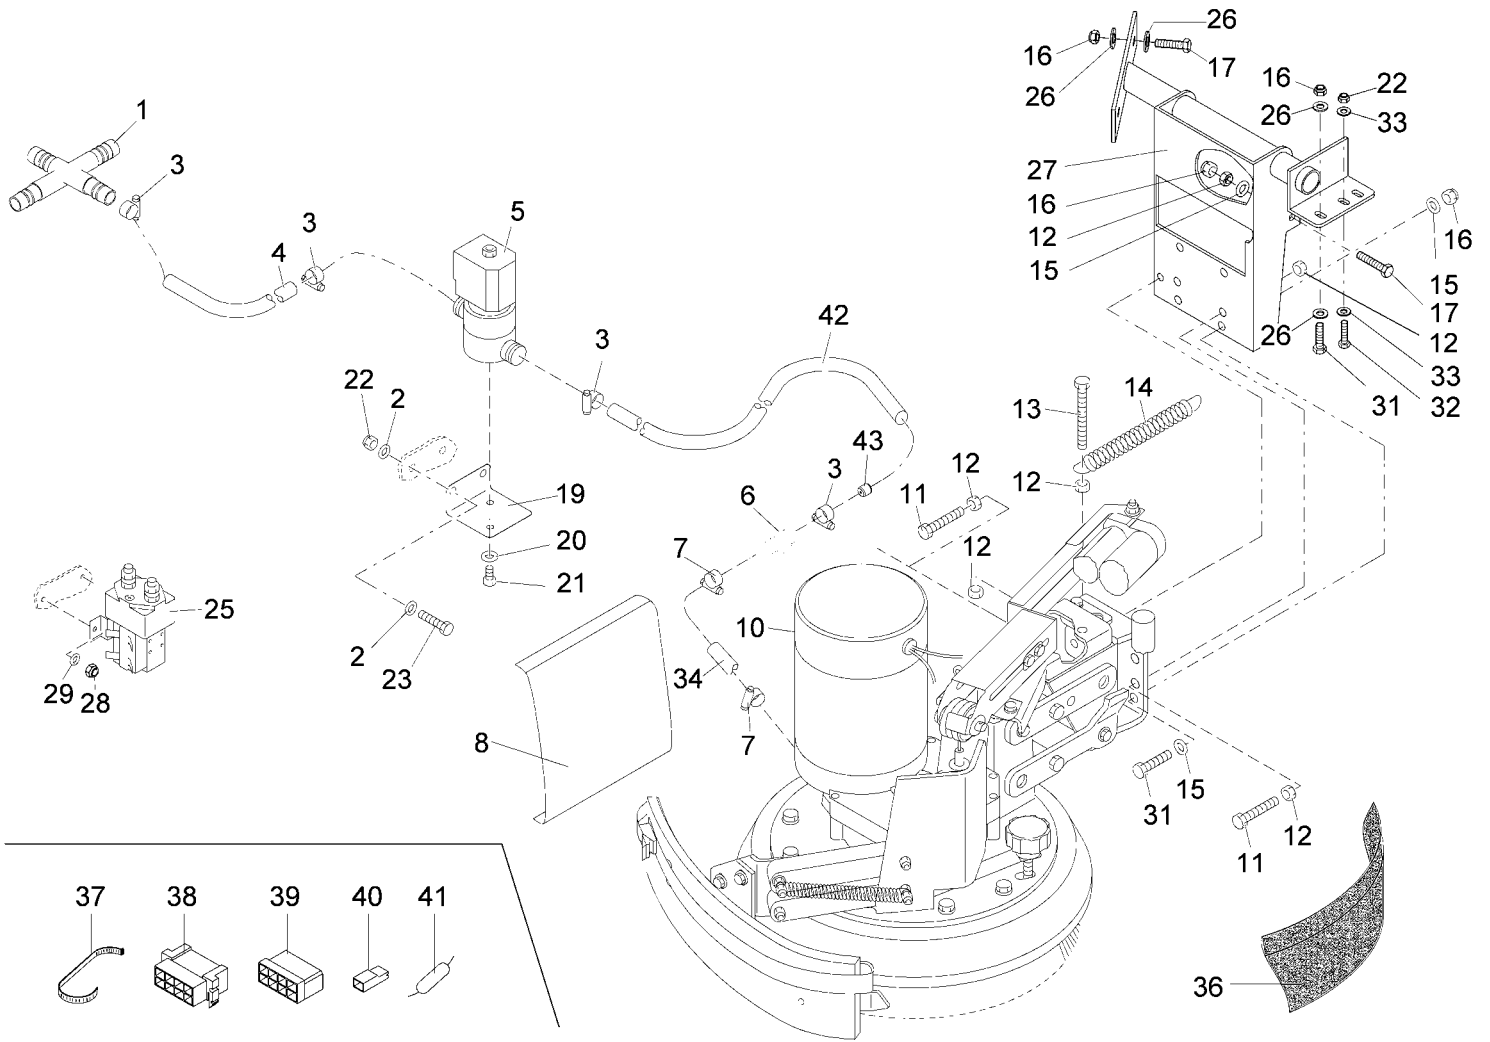

Side scrubbing unit for HKM B 1050 and HKM B 1100 (99758602)

Side scrubbing unit for HKM B 1050 and HKM B 1100 (99758602)

Item	Part number	Description	Qty.	Unit	Remarks
41	00050760	Diode	1	PC	
42	00200170	PVC hose	380mm	M	
43	01273330	Throttle	1	PC