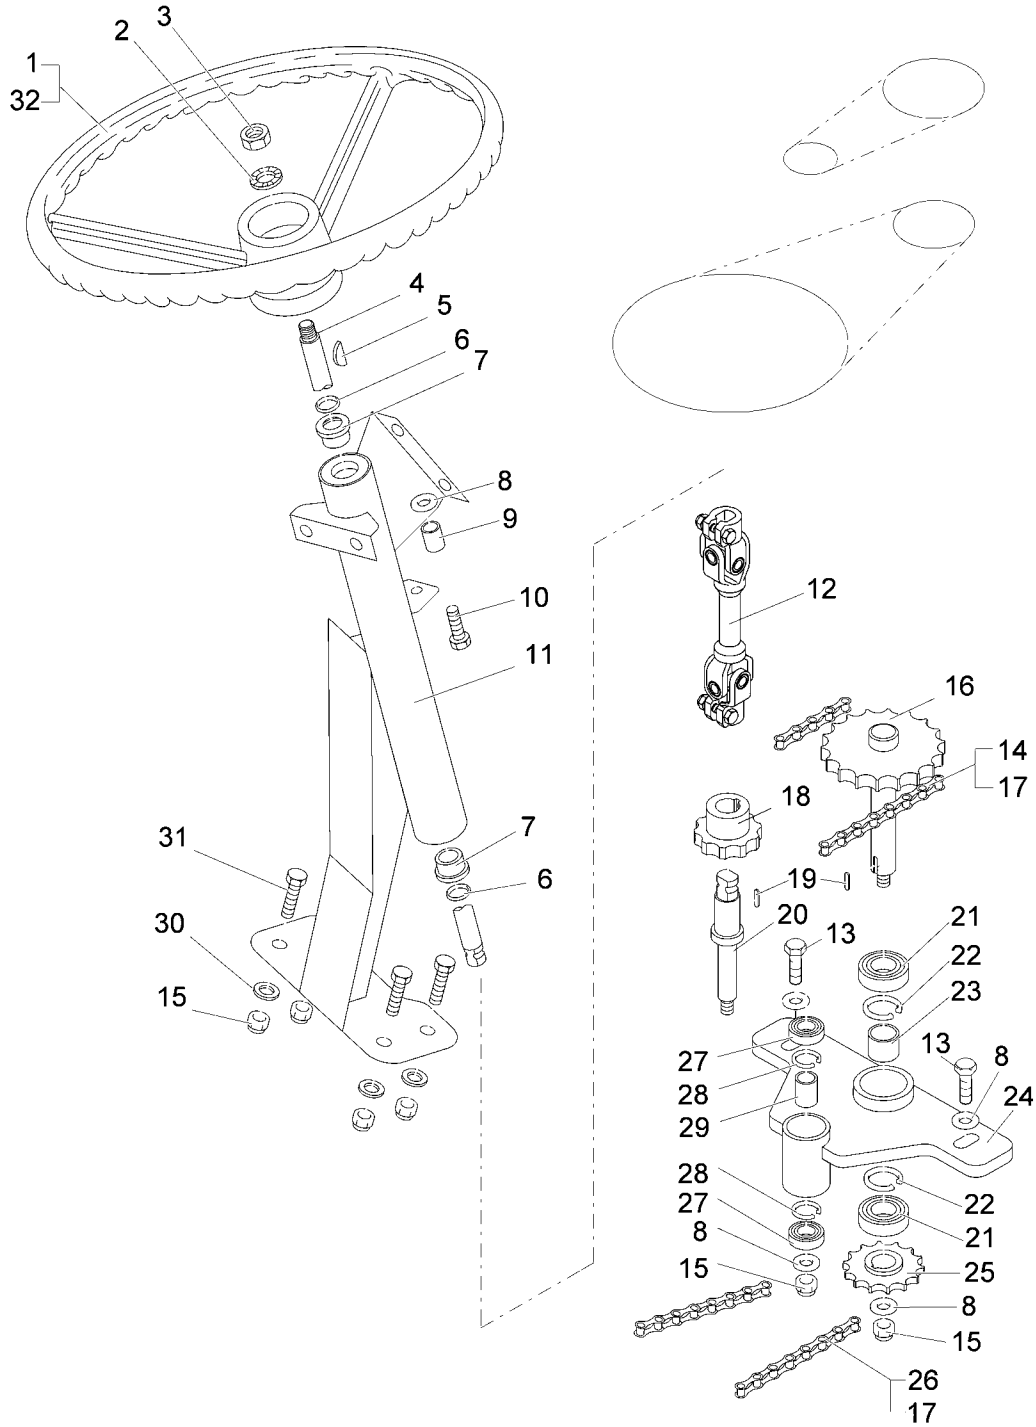

Steering (97042352)

Steering (97042352)

Item	Part number	Description	Qty.	Unit	Remarks
1	00251100	Steering wheel	1	PC	
2	00075290	Toothed washer	1	PC	
3	00074350	Hex. Nut	1	PC	
4	00980760	Shaft	1	PC	
5	00153600	Woodruff key	1	PC	
6	00554400	O-ring oil resistant	2	PC	
7	00523630	Bushing	2	PC	
8	00042900	Washer	5	PC	
9	00974330	Sleeve	1	PC	
10	00053260	Hex.bolt	1	PC	
11	00980750	Pipe	1	PC	
12	00492520	cardan shaft	1	PC	
13	00053100	Hexagon screw	2	PC	
14	00911360	Roller chain	1	PC	
15	00051510	Hex. Nut	7	PC	
16	00975420	Shaft	1	PC	
17	00537280	Section	3	PC	
18	00521170	Chain wheel	1	PC	
19	00153010	Feather key	2	PC	
20	00975440	Shaft	1	PC	
21	00046250	Deep groove ball bearing	2	PC	
22	00154440	Retaining ring	2	PC	
23	00028840	Bushing	1	PC	
24	00980720	Plate	1	PC	
25	00975450	Chain wheel	1	PC	
26	00911340	Roller chain	1	PC	
27	00538360	Deep groove ball bearing	2	PC	
28	00101660	Retaining ring	2	PC	
29	01177590	Pipe	1	PC	
30	00053750	Washer	12	PC	
31	00053110	Hexagon screw	6	PC	
32	01177600	Cap	1	PC