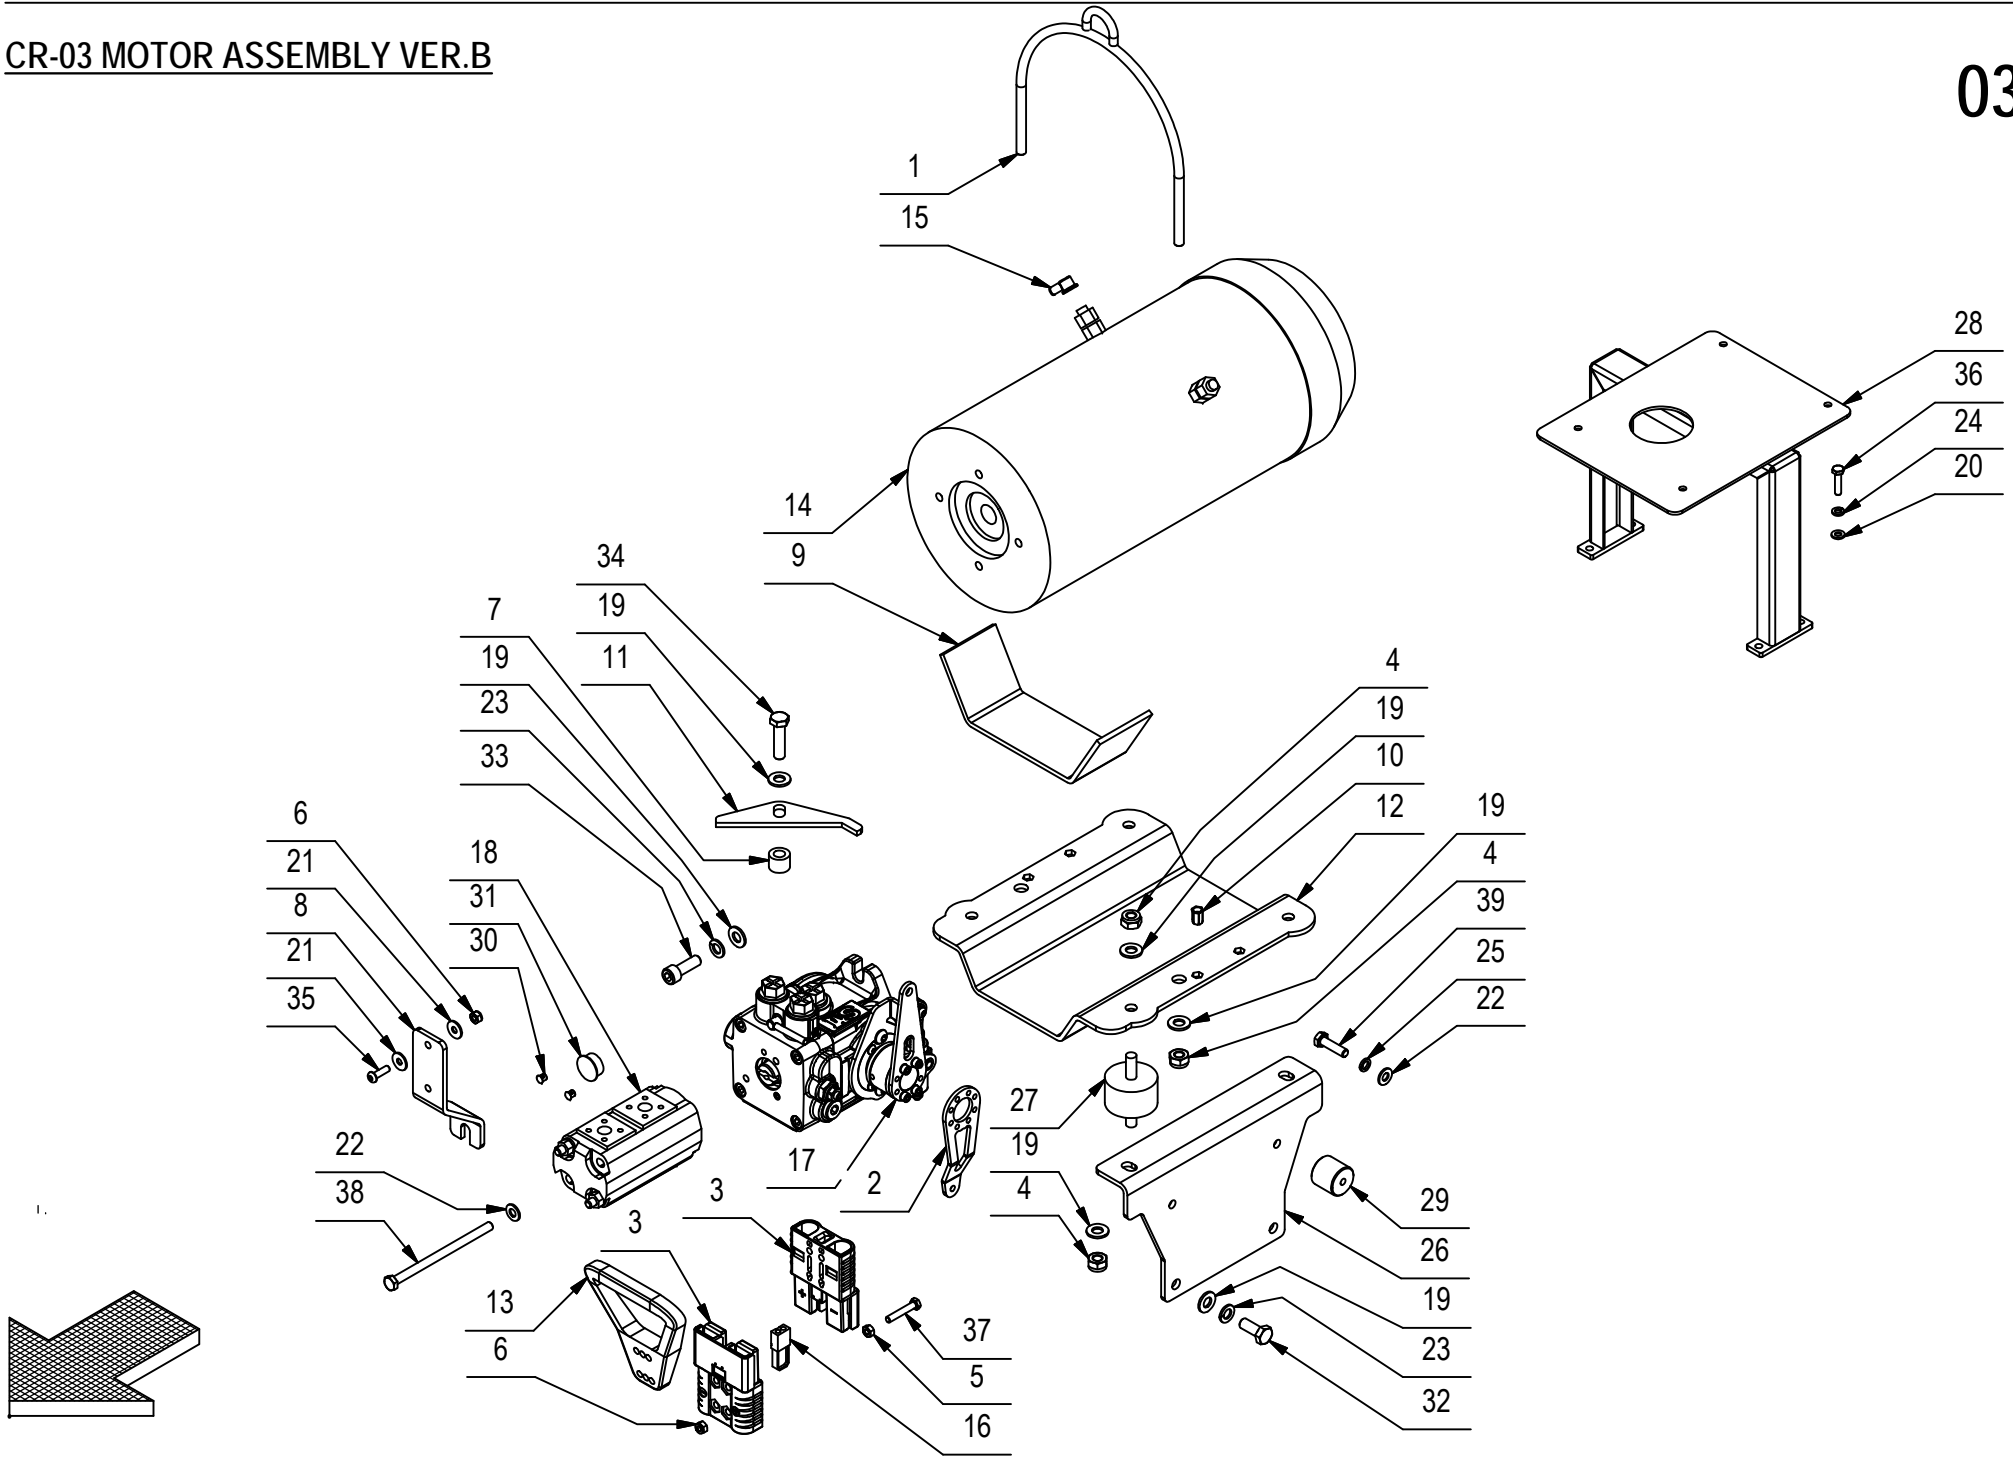

CR-03 MOTOR ASSEMBLY VER.B

03

CR-03 MOTOR ASSEMBLY VER.B

03

POS.	CODE	Q.TY	DENOMINATION
1	430456	1	COLLAR
2	218981	1	ARM
3	409677	2	CONNECTOR
4	409090	10	LOCK NUT
5	409040	4	NUT
6	409082	6	LOCK NUT
7	426453	2	SPACER
8	429656	1	FORK
9	426177	2	RUBBER
10	410553	4	INSERT
11	429606	2	BLADE
12	430454	1	SUPPORT
13	409680	1	HANDLE
14	430455	1	MOTOR
15	409286	2	PIPE
16	409678	1	POLARIZZER
17	430418	1	PUMP
18	430433	1	PUMP
19	409191	18	WASHER
20	409156	4	WASHER
21	409160	4	WASHER
22	409175	5	WASHER
23	409196	6	LOCK WASHER
24	409164	4	LOCK WASHER
25	409181	2	LOCK WASHER
26	429608	2	STIRRUP
27	410470	4	PAD
28	218988	1	SUPPORT
29	425430	2	SPACER
30	409834	2	CAP
31	409843	1	CAP
32	408711	4	SCREW
33	408824	2	SCREW
34	408715	2	SCREW
35	415855	2	SCREW
36	407669	4	SCREW
37	408651	4	SCREW
38	408689	2	SCREW
39	408676	2	SCREW