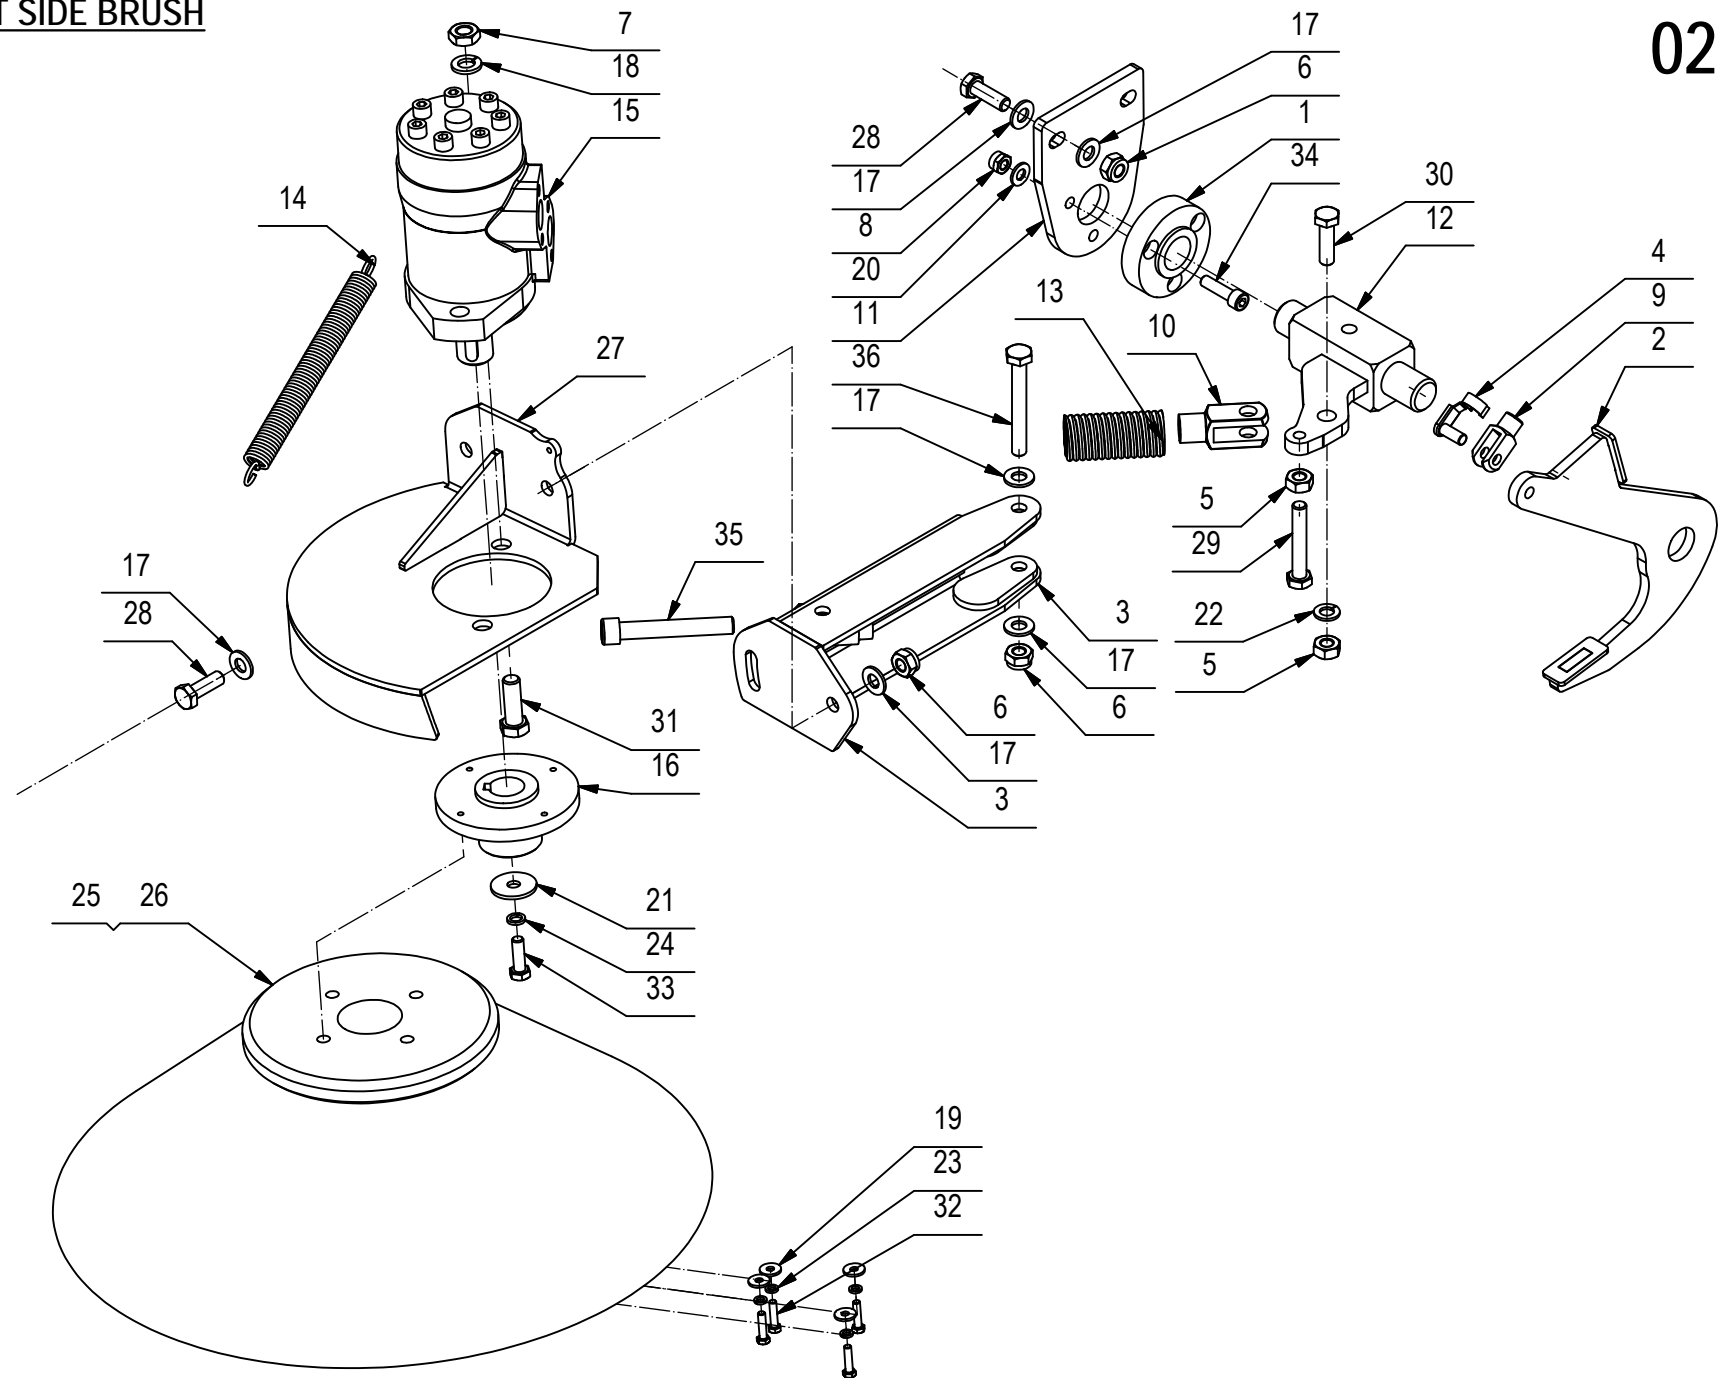

---

CR-01 CENTRAL BRUSH ASSEMBLY

01

**CR-01 CENTRAL BRUSH ASSEMBLY****01**

POS.	Q.TY	CODE	DESCRIPTION	POS.	Q.TY	CODE	DESCRIPTION
1	1	408336	STOP RING	40	2	408674	SCREW
2	1	430395	BUSHING	41	1	218970	HANDWHEEL
3	1	430397	BUSHING				
4	1	218956	LEVER				
5	1	408441	BEARING				
6	4	409090	LOCK NUT				
7	1	409093	NUT				
8	2	409082	LOCK NUT				
9	2	409088	LOCK NUT				
10	1	218973	SUPPORT				
11	1	218974	SUPPORT				
12	1	218972	HOOK BOX				
13	1	430399	DOWEL				
14	1	218961	LEVER				
15	1	210211	COMPR. SPRING				
16	1	430237	SPRING				
17	1	430384	MOTOR BGM40				
18	1	430406	PIN				
19	1	430396	WASHER				
20	4	409191	WASHER				
21	1	409201	WASHER				
22	1	409162	WASHER				
23	4	409156	WASHER				
24	4	409175	WASHER				
25	2	409180	WASHER				
26	1	409164	LOCK WASHER				
27	2	409181	LOCK WASHER				
28	1	430394	BRUSH				
29	1	218952	SUPPORT				
30	1	218950	SUPPORT				
31	1	430398	SUPPORT				
32	2	204350	SUPPORT BPP 205				
33	1	218959	TIE ROD				
34	4	408711	SCREW				
35	1	407666	SCREW				
36	3	408966	SCREW				
37	2	407669	SCREW				
38	1	408668	SCREW				
39	1	408670	SCREW				

CR-02 GROUP RIGHT SIDE BRUSH

02

**CR-02 GROUP RIGHT SIDE BRUSH****02**

POS.	Q.TY	CODE	DESCRIPTION
1	1	424973	BUSHING
2	1	218852	ARM
3	1	216092	ARM
4	1	410459	PIN
5	2	415889	NUT
6	5	409090	LOCK NUT
7	2	409067	NUT
8	3	409085	LOCK NUT
9	1	410452	FORK
10	1	424980	YOKE
11	1	426094	SUPPORT
12	1	218851	LEVER
13	1	210209	SPRING
14	1	430237	SPRING
15	1	430239	MOTOR
16	1	430238	CUT OFF
17	10	409191	WASHER
18	2	409206	WASHER
19	4	409151	WASHER
20	3	409175	WASHER
21	1	409180	WASHER
22	1	409196	LOCK WASHER
23	4	409154	WASHER
24	1	409181	LOCK WASHER
25	1	429206	BRUSH
26	1	429205	BRUSH
27	1	216085	SUPPORT
28	4	408712	SCREW
29	1	408716	SCREW
30	1	408714	SCREW
31	2	408746	SCREW
32	4	407647	SCREW
33	1	408674	SCREW
34	3	408812	SCREW
35	1	216087	SCREW
36	1	415733	SCREW