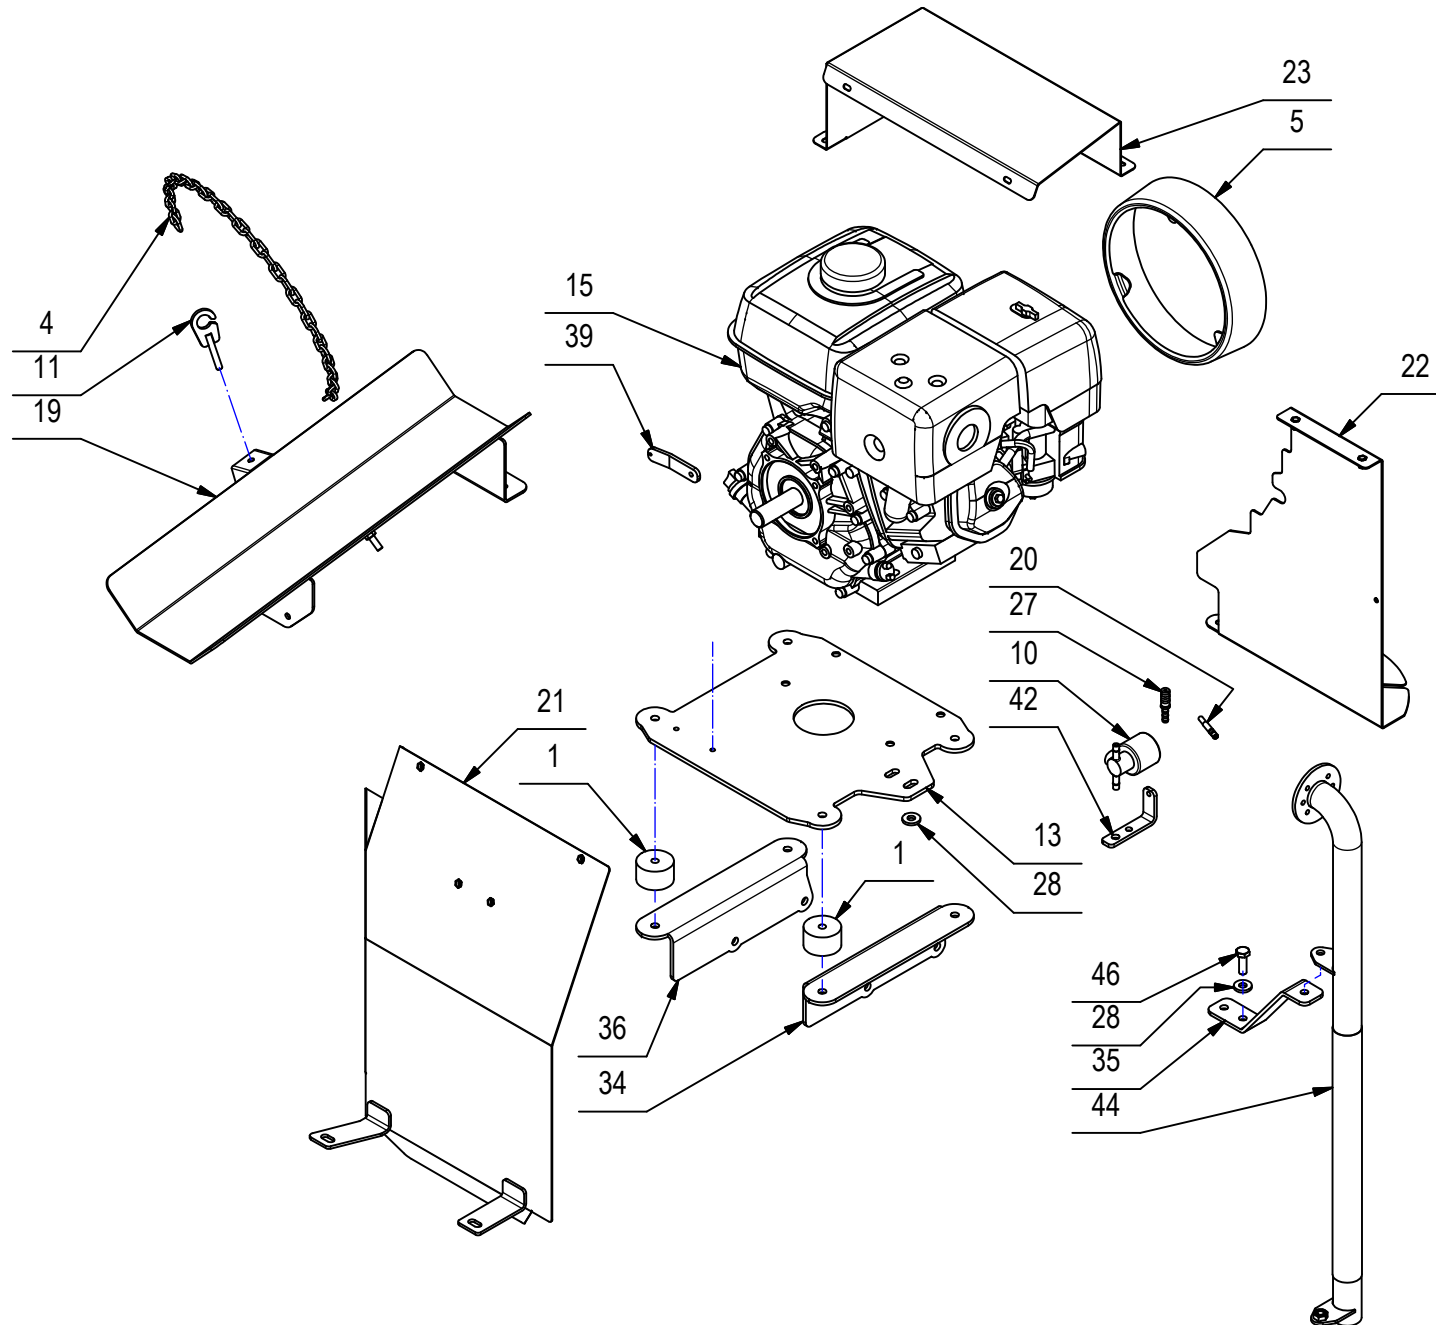

CR-03 BI-FUEL ENGINE GROUP ENDOTHERMIC VER.BIF

03

CR-03 BI-FUEL ENGINE GROUP ENDOTHERMIC VER.BIF

03

POS.	CODE	Q.TY	DENOMINATION	POS.	CODE	Q.TY	DENOMINATION
1	432094	4	SUPPORT	39	434334	1	SUPPORT
2	411556	1	BATTERY	40	434326	1	PUMP SUPPORT
3	426001	1	BUSHING	41	221296	1	FUSE SUPPORT
4	221332	1	CHAIN	42	434336	1	VALVE SUPPORT
5	434355	1	CONVEYOR	43	409834	7	CAP
6	426824	2	PROTECTION PLUG	44	434348	1	EXHAUST SYSTEM
7	426823	1	PROTECTION PLUG	45	434356	1	SAFETY VALVE
8	409082	4	LOCK NUT	46	408712	2	SCREW
9	426004	2	SPACER	47	415855	2	SCREW
10	407883	1	SOLENOID VALVE	48	407666	2	SCREW
11	221317	1	CHAIN	49	415857	2	SCREW
12	434390	1	JOINT	50	408660	2	SCREW
13	434306	1	SUPPORT				
14	426005	1	ACCELERATOR				
15	433977	1	ENGINE				
16	409286	2	PIPE				
17	430418	1	PUMP				
18	430433	1	PUMP				
19	221299	1	SUPPORT FOR LPG CYLINDER				
20	434359	1	CONNECTOR				
21	221292	1	PROTECTION				
22	221294	1	PROTECTION				
23	434325	1	PROTECTION				
25	434358	1	FLOW REGULATOR				
26	434357	1	REDUCTION				
27	434352	1	REDUCTION				
28	210513	4	WASHER				
29	409156	6	WASHER				
30	409160	4	WASHER				
31	409164	2	LOCK WASHER				
32	425954	1	SWITCH				
33	426006	1	RACKET				
34	434307	1	ENGINE SUPPORT				
35	434351	1	EXHAUST SYSTEM SUPPORT				
36	434308	1	ENGINE SUPPORT				
37	221311	1	SUPPORT				
38	221315	1	BATTERY SUPPORT