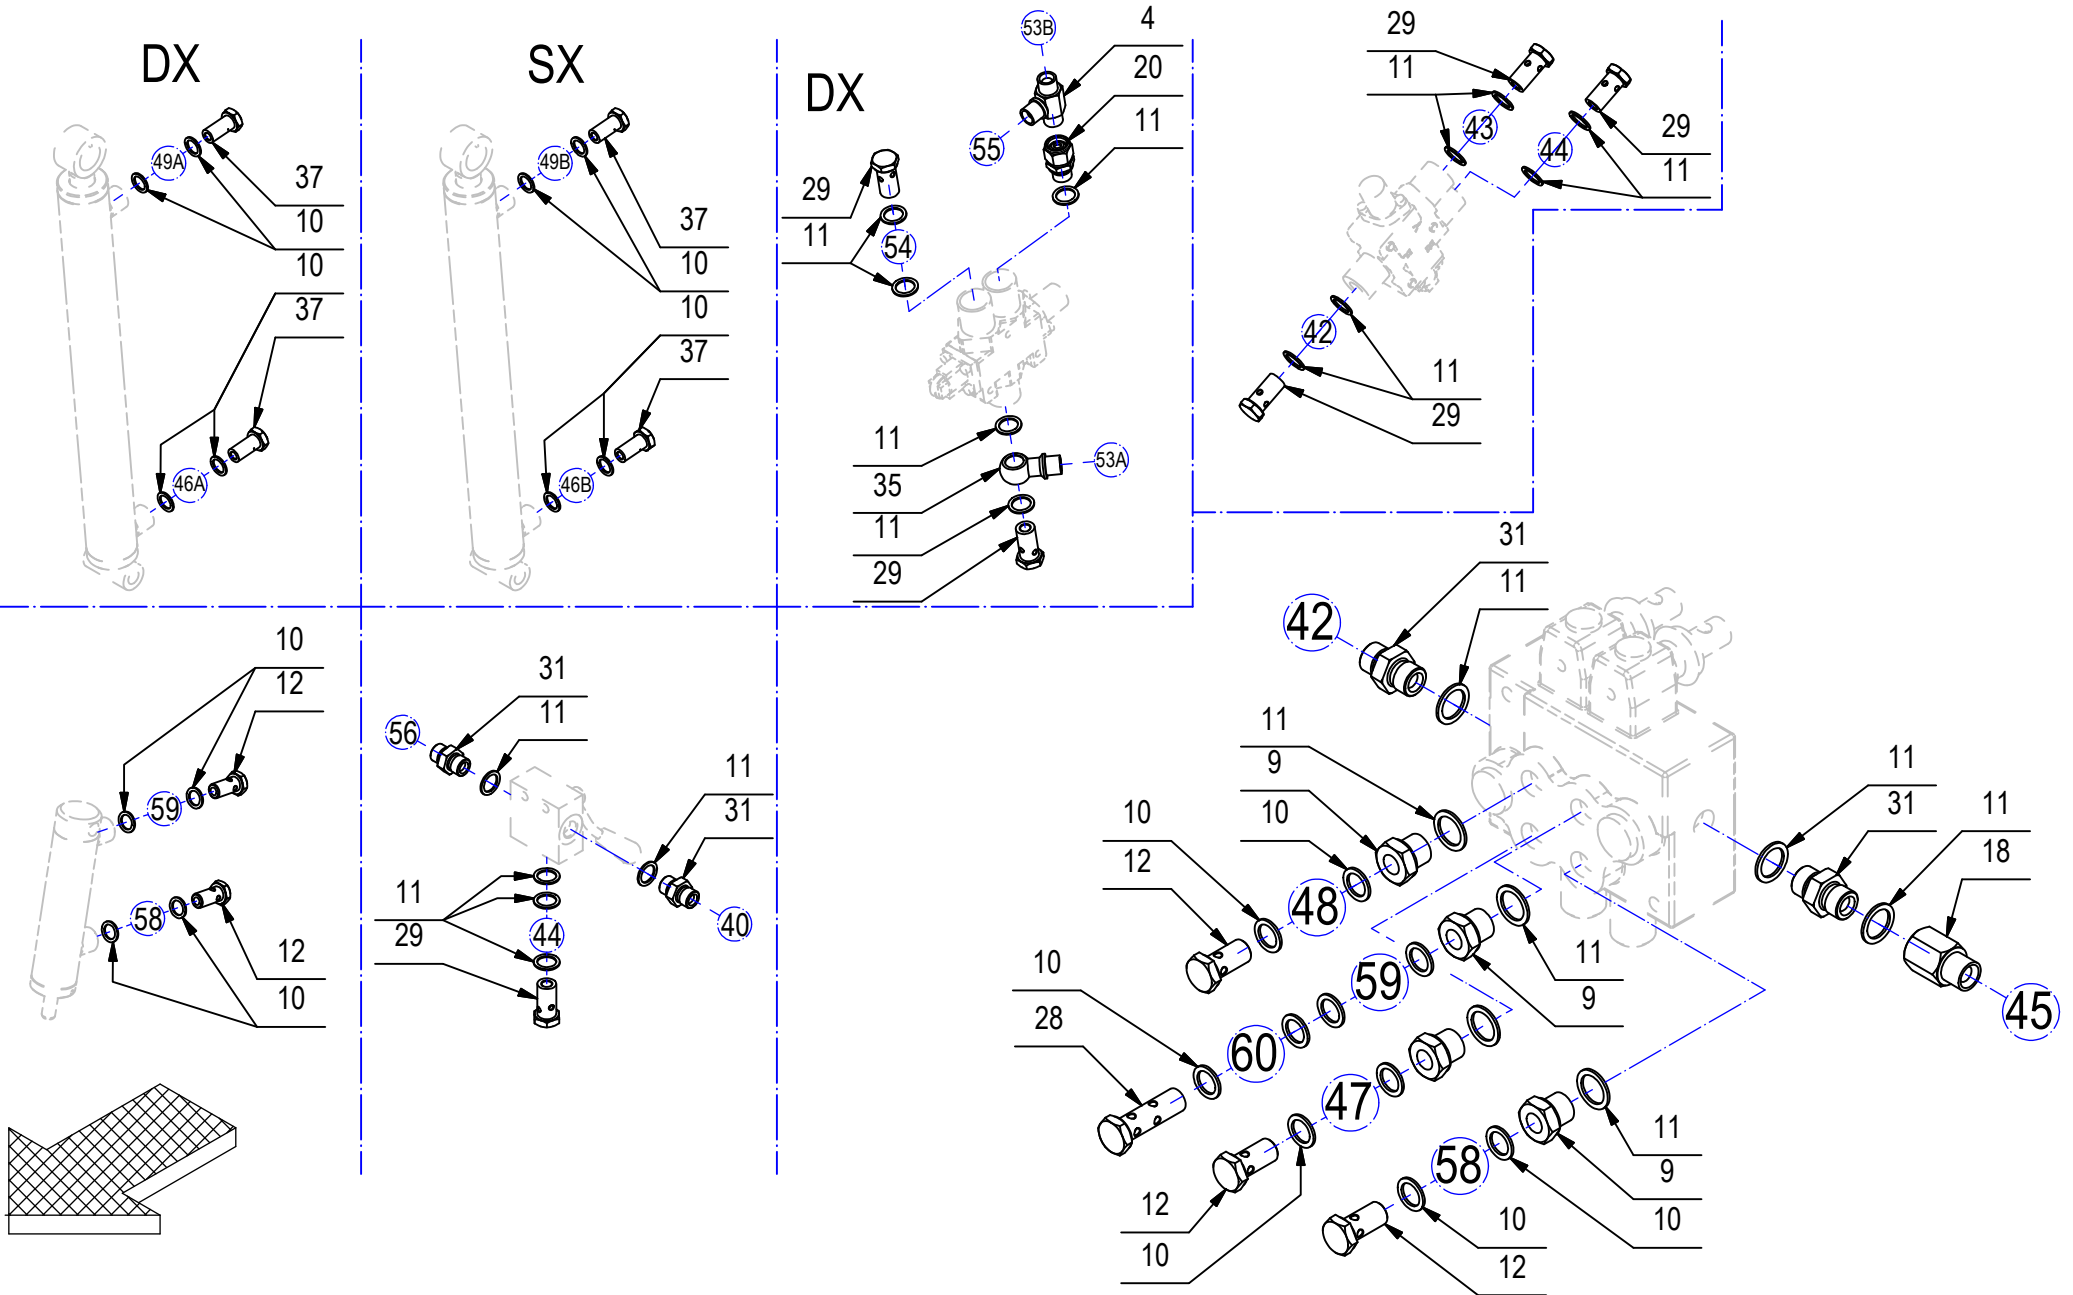

CR-17 HYDRAULIC SYSTEM GROUP VER. BIF

CR-17 HYDRAULIC SYSTEM GROUP VER. BIF

17

POS.	CODE	Q.TY	DENOMINATION	POS.	CODE	Q.TY	DENOMINATION	POS.	CODE	Q.TY	DENOMINATION
1	218915	1	HYDRAULIC OIL TANK GROUP	3	412436	4	WASHER	41	430719	1	PIPE
				4	416204	1	FITTING	42	430743	1	PIPE
1.1	218911	1	OIL TANK	5	416225	3	NIPPLE	43	430744	1	PIPE
1.2	218913	1	PEDAL	6	416226	6	NIPPEL	44	430745	1	PIPE
1.3	400119	1	PEDAL COVER	7	416227	1	NIPPLE	45	430746	1	PIPE
1.4	405955	1	SUPPORT PLATE	8	416231	4	NIPPEL	46	430748	2	PIPE
1.5	408356	1	SEEGER RING	9	416235	5	NIPPLE	47	430749	1	PIPE
1.6	408670	4	SCREW	10	416238	27	WASHER	48	430750	1	PIPE
1.7	408679	1	SCREW	11	416239	36	WASHER	49	430751	2	PIPE
1.8	408682	1	SCREW	12	416240	7	SCREW HOLES	50	430754	1	PIPE
1.9	409085	2	LOCK NUT	13	416241	2	FITTING	51	430755	1	PIPE
1.10	409175	8	WASHER	14	416242	15	WASHER	52	430756	2	PIPE
1.11	409181	4	LOCK WASHER	15	416247	2	FITTING	53	430757	2	PIPE
1.12	410452	1	FORK	16	416248	3	WASHER	54	430758	1	PIPE
1.13	410459	1	PIN	17	416254	2	FITTING	55	430759	1	PIPE
1.14	410501	1	HYDRAULIC BRAKE PUMPS	18	426722	3	FITTING	56	430761	1	PIPE
1.15	410502	1	OIL TANK BRAKES	19	426726	2	FITTING	57	430762	1	PIPE
1.16	410503	1	LEVEL PLUG	20	426729	1	LINK	58	430763	1	PIPE
1.17	410506	1	FITTING	21	426738	2	FITTING	59	430764	1	PIPE
1.18	410507	1	FITTING	22	426745	4	FITTING	60	430765	1	PIPE
1.19	410509	3	GASKET	23	426748	1	FITTING	61	430766	1	PIPE
1.20	410510	1	GASKET	24	426750	1	FITTING	62	430768	2	PIPE
1.21	416223	1	PLUG	25	426751	1	NIPPLE	63	430769	1	PIPE
1.22	425363	1	BUSHING	26	426757	1	FITTING	64	430770	1	PIPE
1.23	425365	1	LEVEL SWITCH	27	426758	1	PLUG	65	430772	2	PIPE
1.24	425366	1	THERMOSTAT	28	426759	1	FITTING	66	430770	1	PIPE
1.26	425421	1	SPACER	29	426761	6	SCREW				
1.27	425422	2	INDICATOR	30	426763	2	FITTING				
1.28	425953	3	VALVE	31	427761	10	FITTING				
1.29	426724	1	COLUMN	32	431016	2	FITTING				
1.30	426729	3	LINK	33	431017	2	FITTING				
1.31	426756	2	WASHER	34	431018	2	FITTING				
1.32	427613	1	THERMOMETER	35	431019	1	FITTING				
1.33	430360	1	ROD	36	431020	2	FITTING				
1.34	430361	2	CLEANER	37	431021	4	FITTING				
1.35	431063	1	FITTING	38	431030	1	COVER				
1.36	425371	1	SCREW	39	426732	1	FITTING				
2	411993	1	FITTING	40	426661	1	PIPE