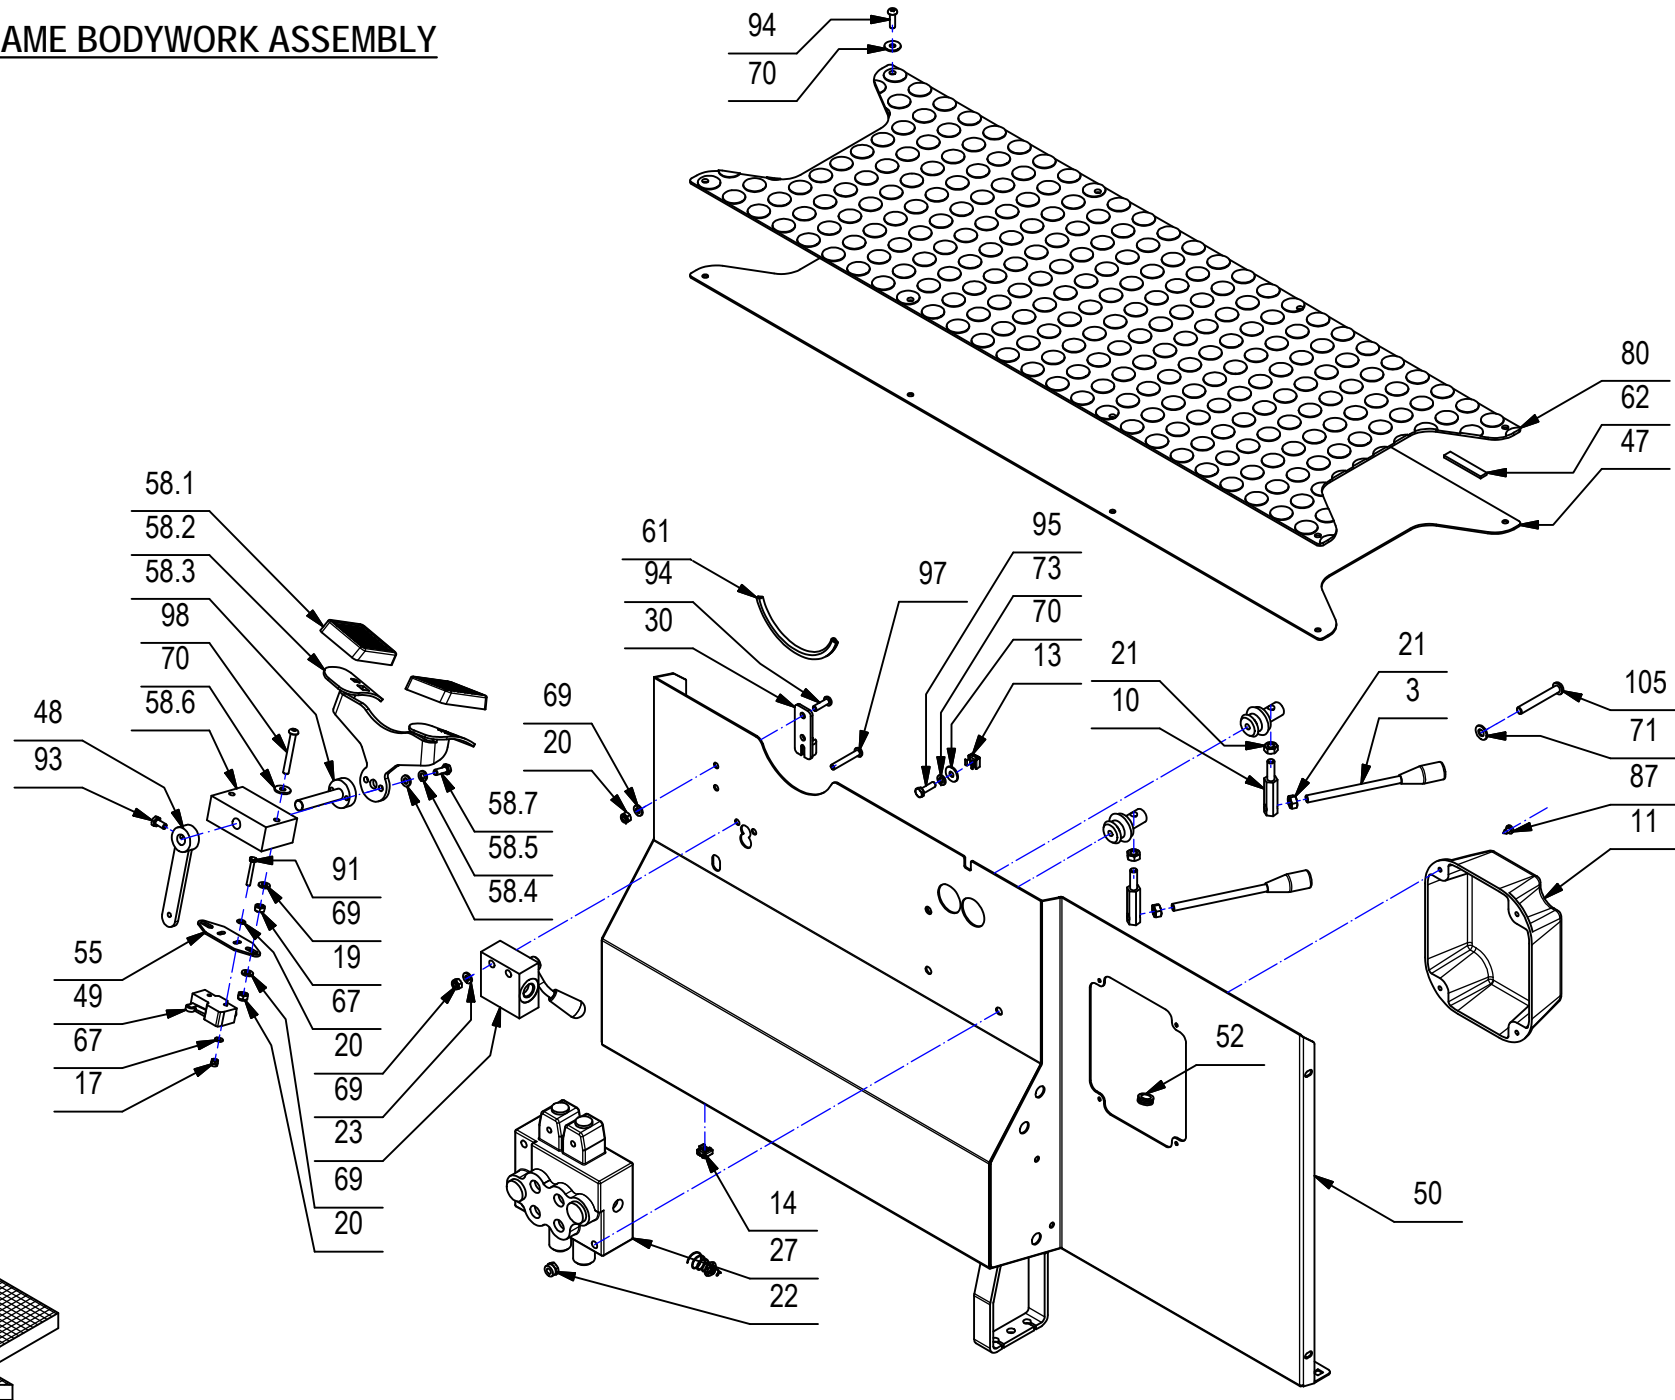

# 04

**CR-04 FRAME BODYWORK ASSEMBLY**

**04**

CR-05 TRACTION ASSEMBLY

05

**CR-05 TRACTION ASSEMBLY****05**

POS.	Q.TY	CODE	DESCRIPTION
1	1	409387	SPLINT PIN
2	1	219005	CROWN
3	1	430482	BEARING
4	1	430481	BEARING
5	4	415891	NUT M12
6	1	430483	SPACER
7	1	430469	FLANGE
8	1	430465	FERRULE
9	2	219821	SHEATH
10	1	430468	MOTOR
11	5	215374	WASHER
12	4	409206	WASHER
13	3	409347	WASHER
14	1	430480	TRACTION ROTATES
15	1	218916	SUPPORT
16	1	430466	SUPPORT
17	3	408712	SCREW
18	4	430467	SCREW
19	5	430484	SCREW