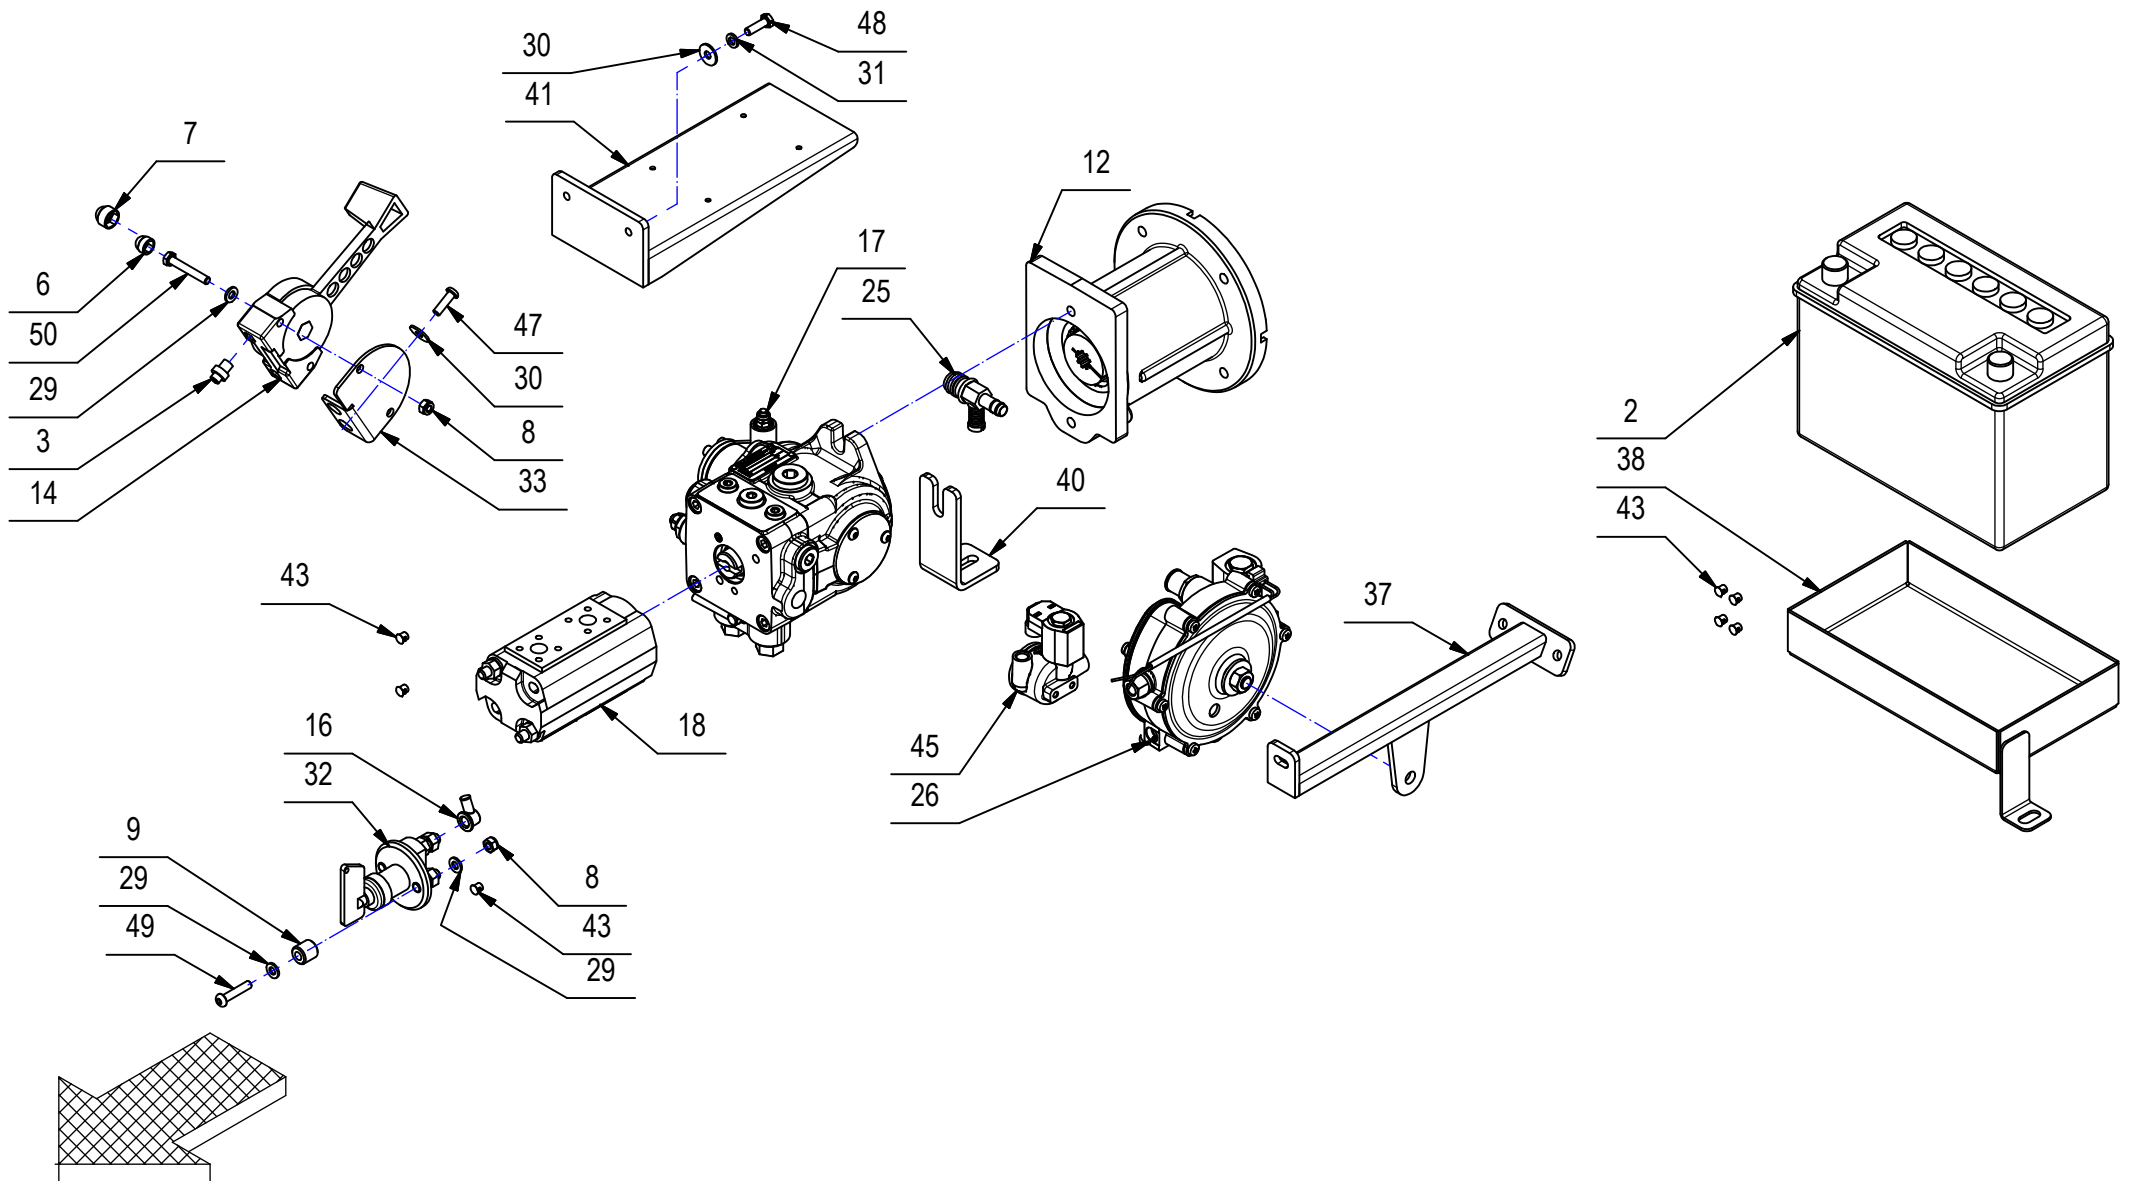

CR-03 BI-FUEL ENGINE GROUP ENDOTHERMIC VER.BIF

03

CR-03 BI-FUEL ENGINE GROUP ENDOTHERMIC VER.BIF

03

POS.	CODE	Q.TY	DENOMINATION	POS.	CODE	Q.TY	DENOMINATION
1	432094	4	SUPPORT	39	434334	1	SUPPORT
2	411556	1	BATTERY	40	434326	1	PUMP SUPPORT
3	426001	1	BUSHING	41	221296	1	FUSE SUPPORT
4	221332	1	CHAIN	42	434336	1	VALVE SUPPORT
5	434355	1	CONVEYOR	43	409834	7	CAP
6	426824	2	PROTECTION PLUG	44	434348	1	EXHAUST SYSTEM
7	426823	1	PROTECTION PLUG	45	434356	1	SAFETY VALVE
8	409082	4	LOCK NUT	46	408712	2	SCREW
9	426004	2	SPACER	47	415855	2	SCREW
10	407883	1	SOLENOID VALVE	48	407666	2	SCREW
11	221317	1	CHAIN	49	415857	2	SCREW
12	434390	1	JOINT	50	408660	2	SCREW
13	434306	1	SUPPORT				
14	426005	1	ACCELERATOR				
15	433977	1	ENGINE				
16	409286	2	PIPE				
17	430418	1	PUMP				
18	430433	1	PUMP				
19	221299	1	SUPPORT FOR LPG CYLINDER				
20	434359	1	CONNECTOR				
21	221292	1	PROTECTION				
22	221294	1	PROTECTION				
23	434325	1	PROTECTION				
25	434358	1	FLOW REGULATOR				
26	434357	1	REDUCTION				
27	434352	1	REDUCTION				
28	210513	4	WASHER				
29	409156	6	WASHER				
30	409160	4	WASHER				
31	409164	2	LOCK WASHER				
32	425954	1	SWITCH				
33	426006	1	RACKET				
34	434307	1	ENGINE SUPPORT				
35	434351	1	EXHAUST SYSTEM SUPPORT				
36	434308	1	ENGINE SUPPORT				
37	221311	1	SUPPORT				
38	221315	1	BATTERY SUPPORT