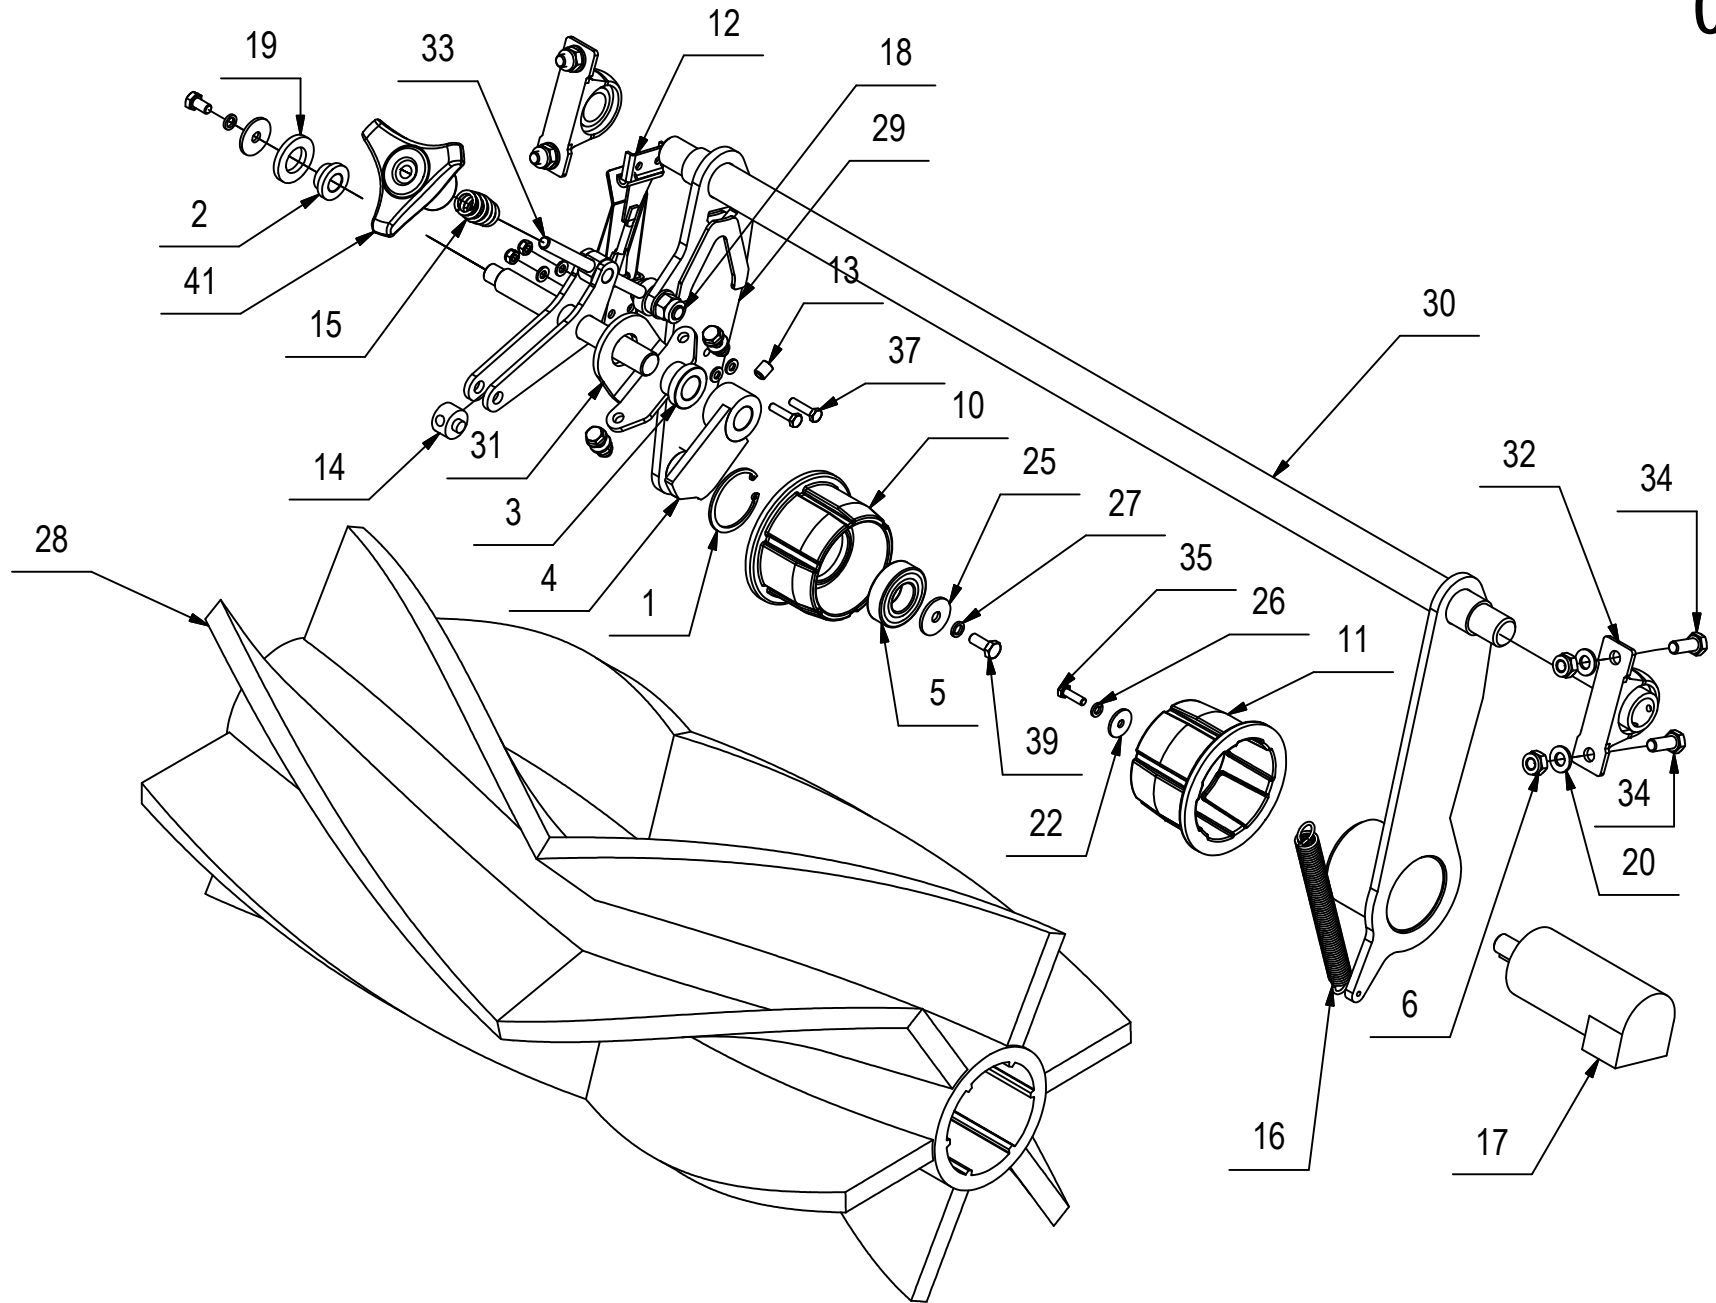

---

CR-01 CENTRAL BRUSH ASSEMBLY

01

**CR-01 CENTRAL BRUSH ASSEMBLY****01**

POS.	Q.TY	CODE	DESCRIPTION	POS.	Q.TY	CODE	DESCRIPTION
1	1	408336	STOP RING	40	2	408674	SCREW
2	1	430395	BUSHING	41	1	218970	HANDWHEEL
3	1	430397	BUSHING				
4	1	218956	LEVER				
5	1	408441	BEARING				
6	4	409090	LOCK NUT				
7	1	409093	NUT				
8	2	409082	LOCK NUT				
9	2	409088	LOCK NUT				
10	1	218973	SUPPORT				
11	1	218974	SUPPORT				
12	1	218972	HOOK BOX				
13	1	430399	DOWEL				
14	1	218961	LEVER				
15	1	210211	COMPR. SPRING				
16	1	430237	SPRING				
17	1	430384	MOTOR BGM40				
18	1	430406	PIN				
19	1	430396	WASHER				
20	4	409191	WASHER				
21	1	409201	WASHER				
22	1	409162	WASHER				
23	4	409156	WASHER				
24	4	409175	WASHER				
25	2	409180	WASHER				
26	1	409164	LOCK WASHER				
27	2	409181	LOCK WASHER				
28	1	430394	BRUSH				
29	1	218952	SUPPORT				
30	1	218950	SUPPORT				
31	1	430398	SUPPORT				
32	2	204350	SUPPORT BPP 205				
33	1	218959	TIE ROD				
34	4	408711	SCREW				
35	1	407666	SCREW				
36	3	408966	SCREW				
37	2	407669	SCREW				
38	1	408668	SCREW				
39	1	408670	SCREW				

CR-02 GROUP RIGHT SIDE BRUSH

02

**CR-02 GROUP RIGHT SIDE BRUSH****02**

POS.	Q.TY	CODE	DESCRIPTION
1	1	424973	BUSHING
2	1	218852	ARM
3	1	216092	ARM
4	1	410459	PIN
5	2	415889	NUT
6	5	409090	LOCK NUT
7	2	409067	NUT
8	3	409085	LOCK NUT
9	1	410452	FORK
10	1	424980	YOKE
11	1	426094	SUPPORT
12	1	218851	LEVER
13	1	210209	SPRING
14	1	430237	SPRING
15	1	430239	MOTOR
16	1	430238	CUT OFF
17	10	409191	WASHER
18	2	409206	WASHER
19	4	409151	WASHER
20	3	409175	WASHER
21	1	409180	WASHER
22	1	409196	LOCK WASHER
23	4	409154	WASHER
24	1	409181	LOCK WASHER
25	1	429206	BRUSH
26	1	429205	BRUSH
27	1	216085	SUPPORT
28	4	408712	SCREW
29	1	408716	SCREW
30	1	408714	SCREW
31	2	408746	SCREW
32	4	407647	SCREW
33	1	408674	SCREW
34	3	408812	SCREW
35	1	216087	SCREW
36	1	415733	SCREW