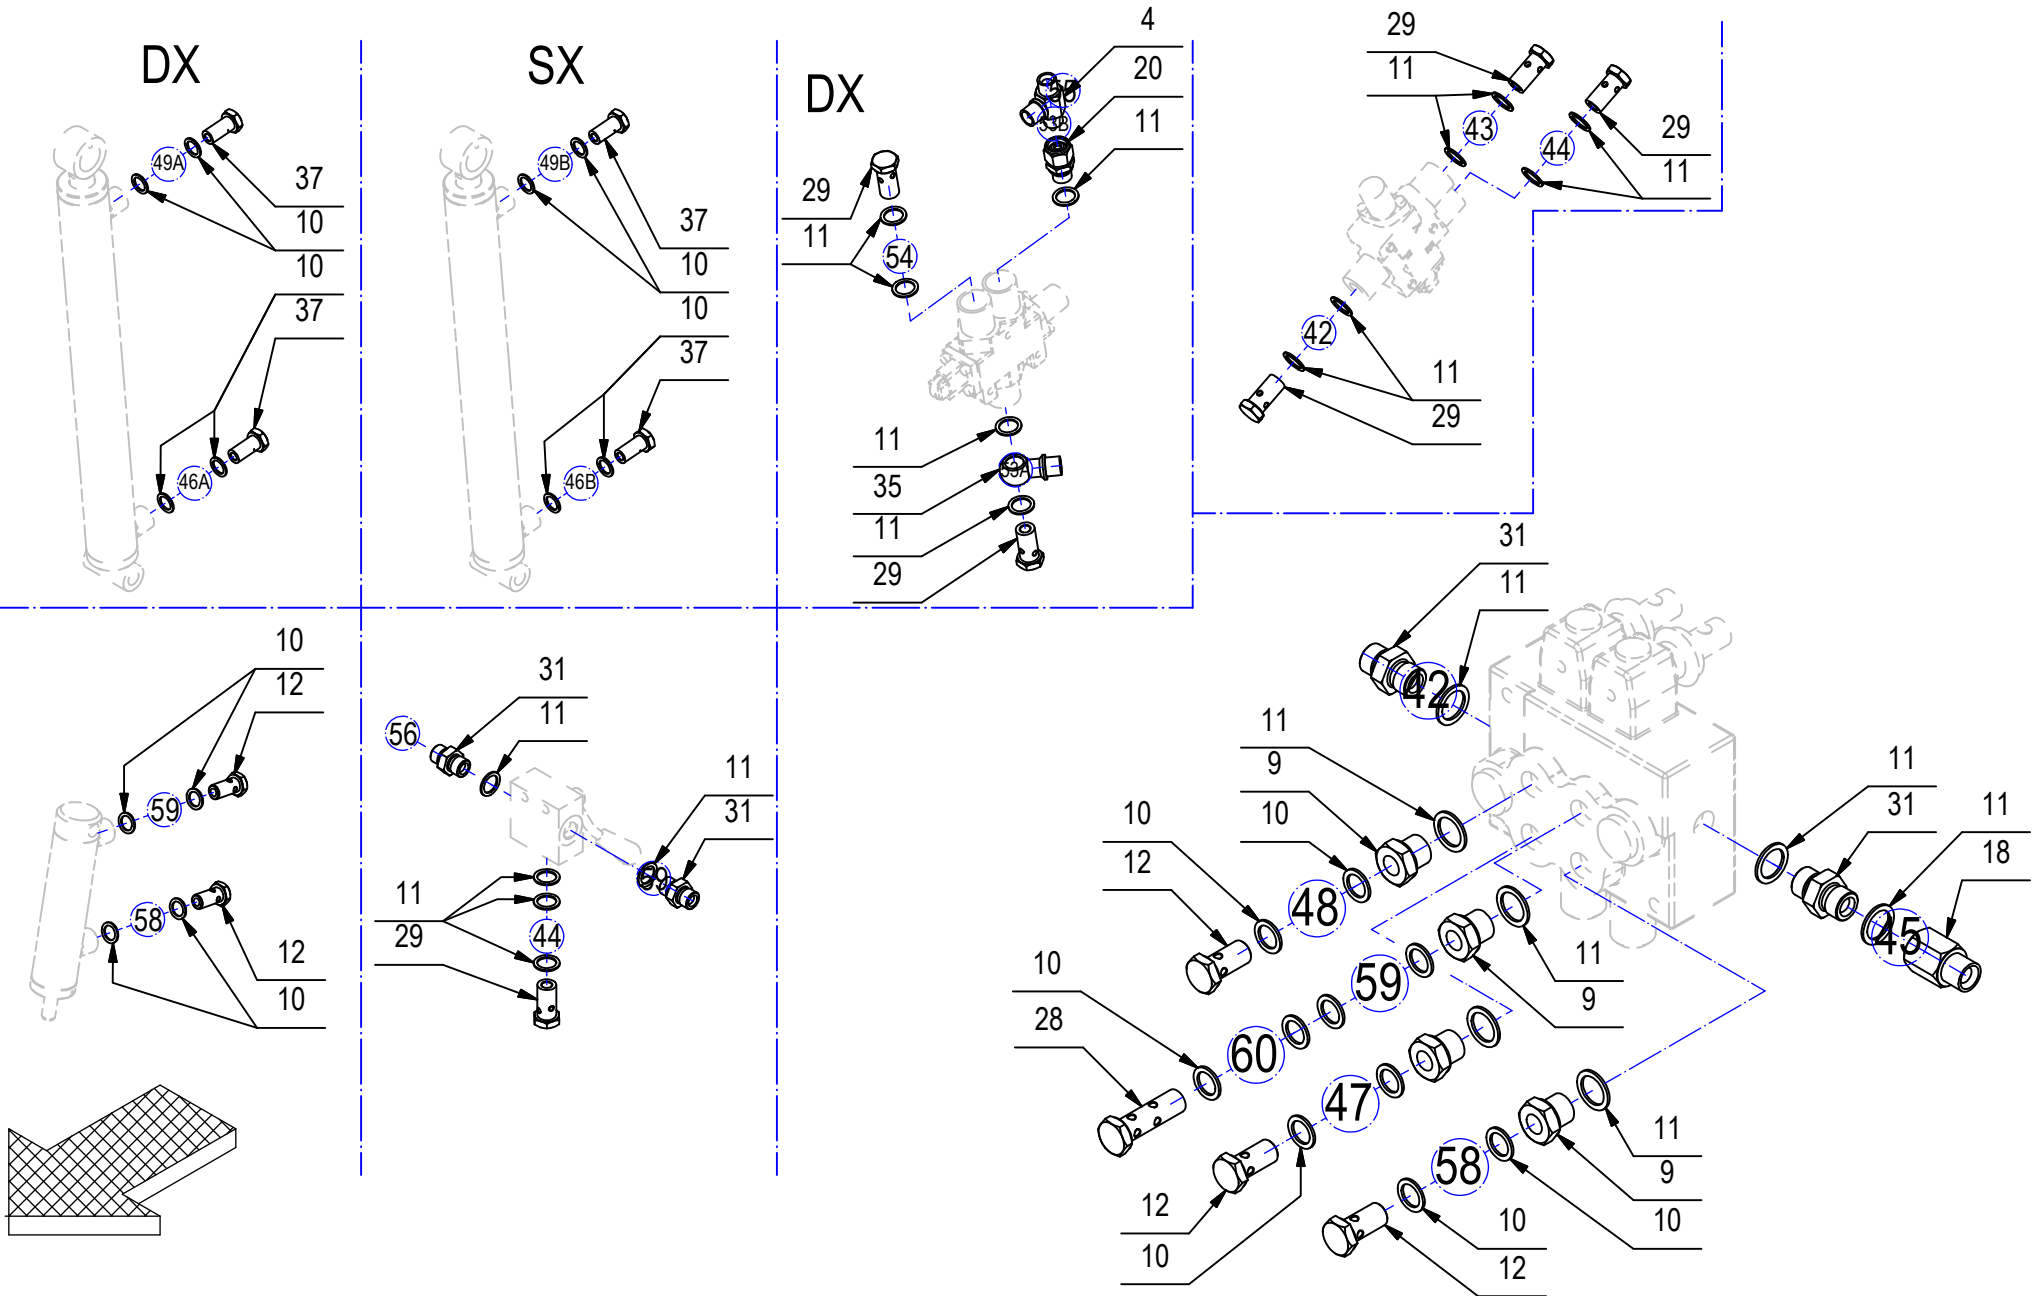

CR-17 HYDRAULIC SYSTEM GROUP VER. B

CR-17 HYDRAULIC SYSTEM GROUP VER. B

17

POS.	CODE	Q.TY	DENOMINATION	POS.	CODE	Q.TY	DENOMINATION	POS.	CODE	Q.TY	DENOMINATION
1	218915	1	HYDRAULIC OIL TANK GROUP	3	412436	4	WASHER	41	430719	1	PIPE
				4	416204	1	FITTING	42	430743	1	PIPE
1.1	218911	1	OIL TANK	5	416225	3	NIPPLE	43	430744	1	PIPE
1.2	218913	1	PEDAL	6	416226	6	NIPPEL	44	430745	1	PIPE
1.3	400119	1	PEDAL COVER	7	416227	1	NIPPLE	45	430746	1	PIPE
1.4	405955	1	SUPPORT PLATE	8	416231	4	NIPPEL	46	430748	2	PIPE
1.5	408356	1	SEEGER RING	9	416235	5	NIPPLE	47	430749	1	PIPE
1.6	408670	4	SCREW	10	416238	27	WASHER	48	430750	1	PIPE
1.7	408679	1	SCREW	11	416239	36	WASHER	49	430751	2	PIPE
1.8	408682	1	SCREW	12	416240	7	SCREW HOLES	50	430754	1	PIPE
1.9	409085	2	LOCK NUT	13	416241	2	FITTING	51	430755	1	PIPE
1.10	409175	8	WASHER	14	416242	15	WASHER	52	430756	2	PIPE
1.11	409181	4	LOCK WASHER	15	416247	2	FITTING	53	430757	2	PIPE
1.12	410452	1	FORK	16	416248	3	WASHER	54	430758	1	PIPE
1.13	410459	1	PIN	17	416254	2	FITTING	55	430759	1	PIPE
1.14	410501	1	HYDRAULIC BRAKE PUMPS	18	426722	3	FITTING	56	430761	1	PIPE
1.15	410502	1	OIL TANK BRAKES	19	426726	2	FITTING	57	430762	1	PIPE
1.16	410503	1	LEVEL PLUG	20	426729	1	LINK	58	430763	1	PIPE
1.17	410506	1	FITTING	21	426738	2	FITTING	59	430764	1	PIPE
1.18	410507	1	FITTING	22	426745	4	FITTING	60	430765	1	PIPE
1.19	410509	3	GASKET	23	426748	1	FITTING	61	430766	1	PIPE
1.20	410510	1	GASKET	24	426750	1	FITTING	62	430768	2	PIPE
1.21	416223	1	PLUG	25	426751	1	NIPPLE	63	430769	1	PIPE
1.22	425363	1	BUSHING	26	426757	1	FITTING	64	430770	1	PIPE
1.23	425365	1	LEVEL SWITCH	27	426758	1	PLUG	65	430772	2	PIPE
1.24	425366	1	THERMOSTAT	28	426759	1	FITTING				
1.26	425421	1	SPACER	29	426761	6	SCREW				
1.27	425422	2	INDICATOR	30	426763	2	FITTING				
1.28	425953	3	VALVE	31	427761	10	FITTING				
1.29	426724	1	COLUMN	32	431016	2	FITTING				
1.30	426729	3	LINK	33	431017	2	FITTING				
1.31	426756	2	WASHER	34	431018	2	FITTING				
1.32	427613	1	THERMOMETER	35	431019	1	FITTING				
1.33	430360	1	ROD	36	431020	2	FITTING				
1.34	430361	2	CLEANER	37	431021	4	FITTING				
1.35	431063	1	FITTING	38	431030	1	COVER				
1.36	425371	1	SCREW	39	426661	1	PIPE				
2	411993	1	FITTING	40	426662	1	PIPE