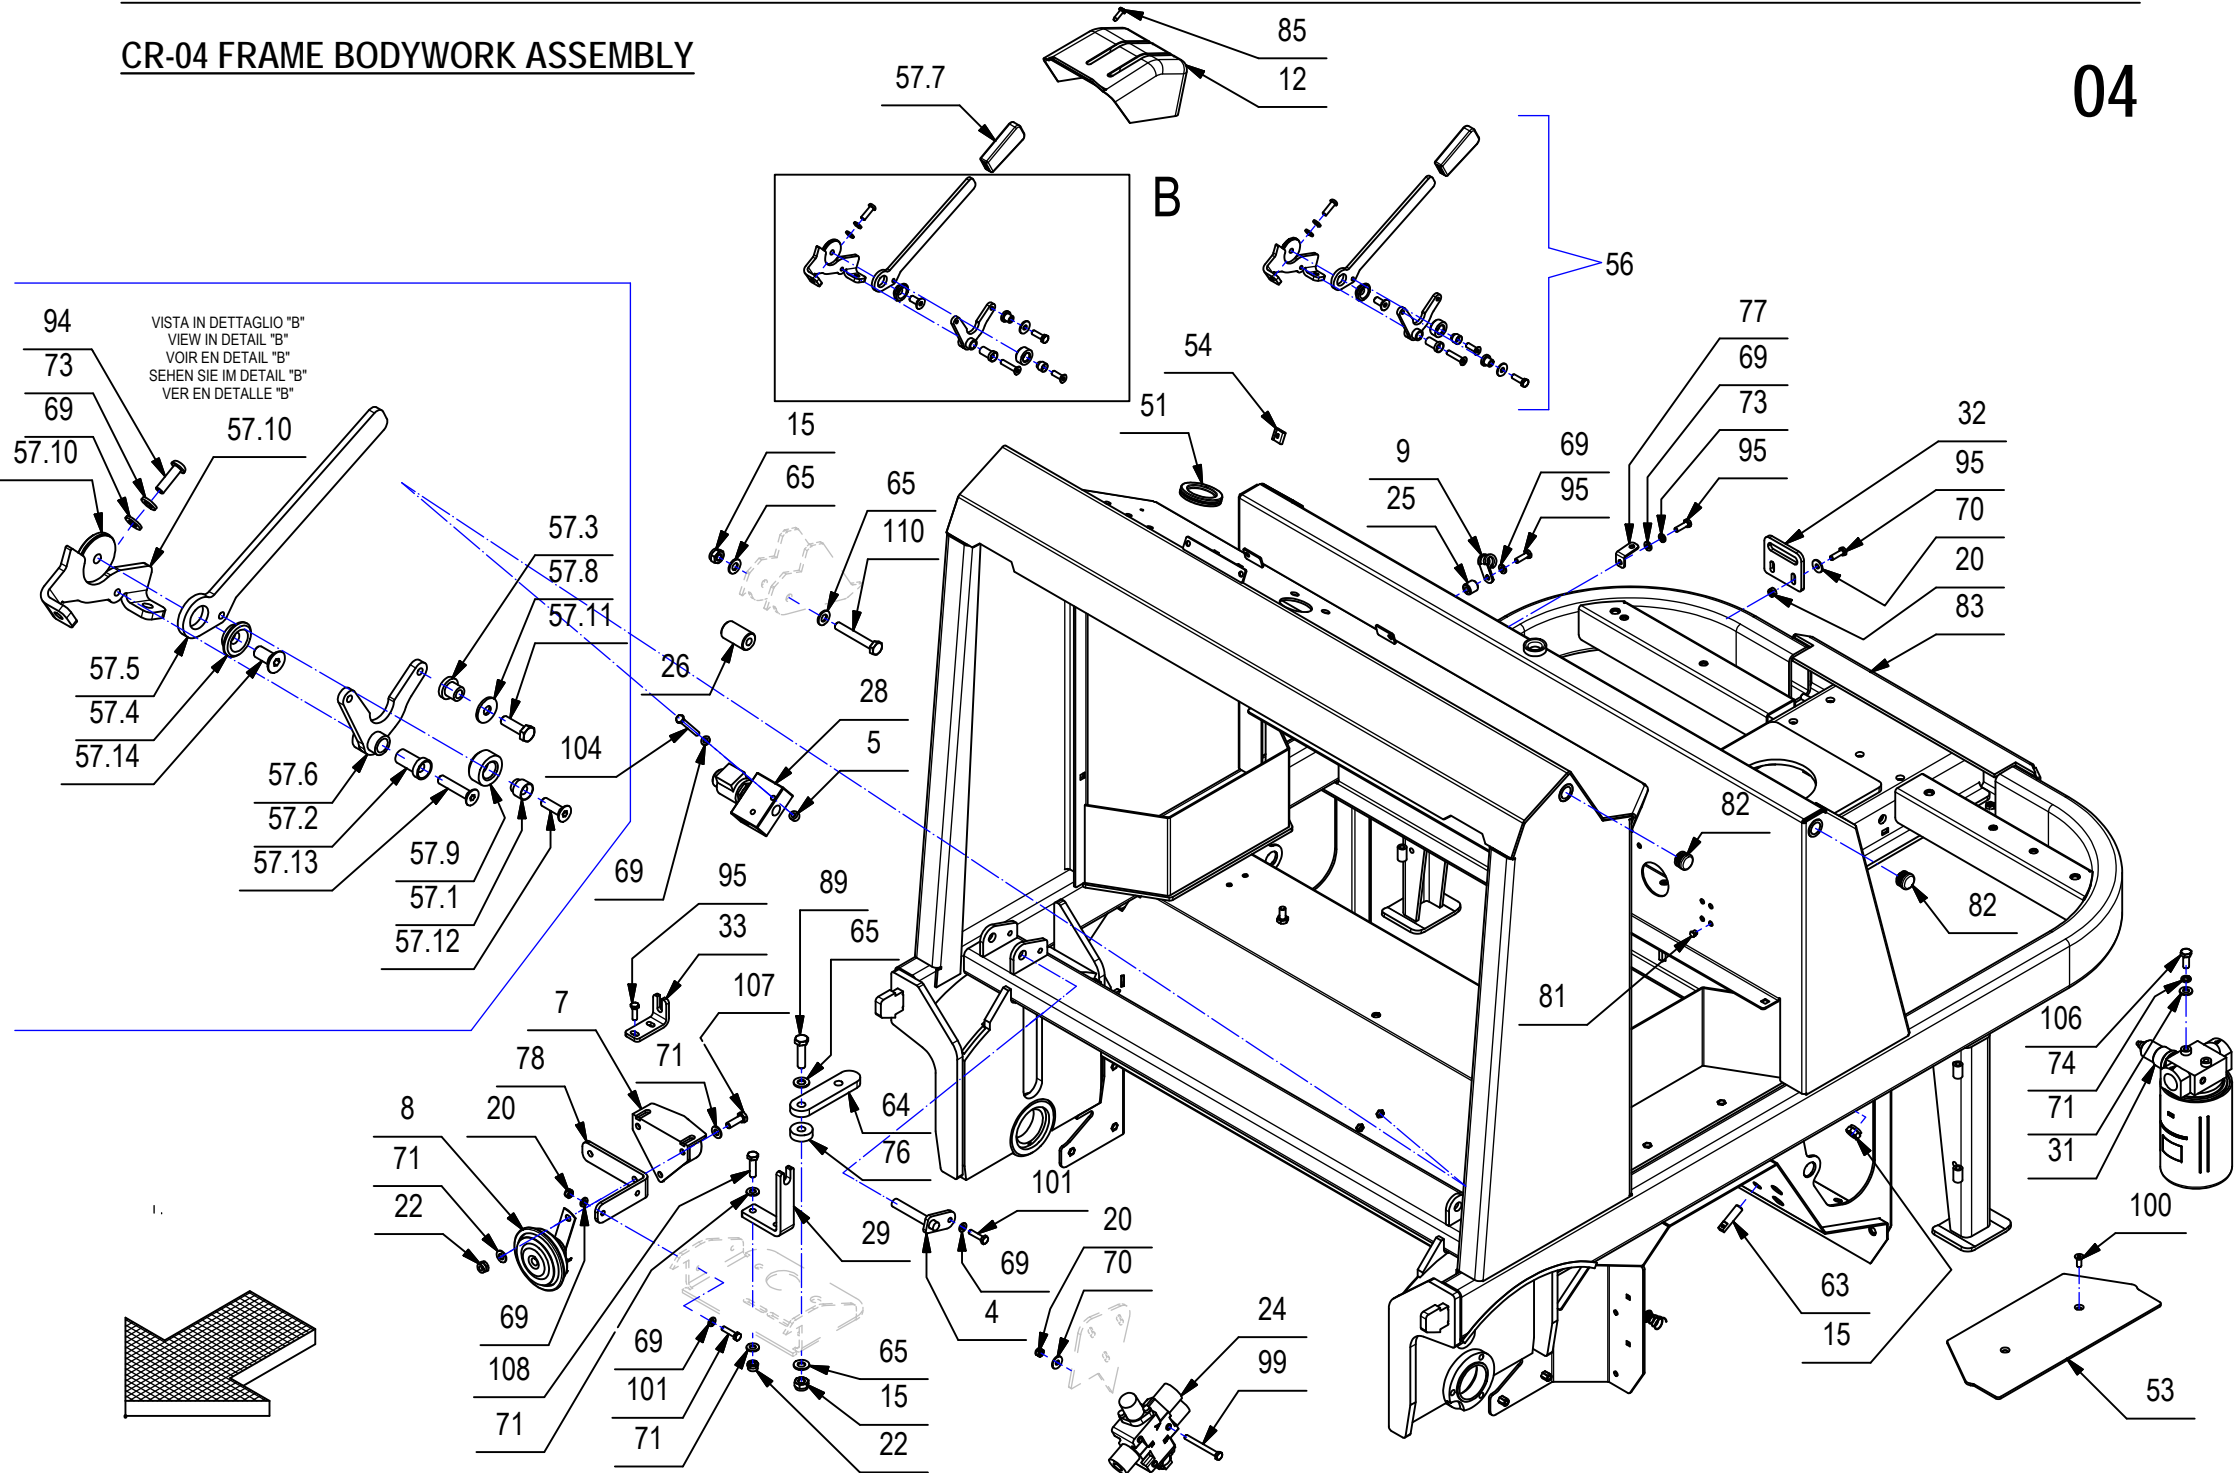

# 04

**CR-04 FRAME BODYWORK ASSEMBLY**

**04**

CR-05 TRACTION ASSEMBLY

05

**CR-05 TRACTION ASSEMBLY****05**

POS.	Q.TY	CODE	DESCRIPTION
1	1	409387	SPLINT PIN
2	1	219005	CROWN
3	1	430482	BEARING
4	1	430481	BEARING
5	4	415891	NUT M12
6	1	430483	SPACER
7	1	430469	FLANGE
8	1	430465	FERRULE
9	2	219821	SHEATH
10	1	430468	MOTOR
11	5	215374	WASHER
12	4	409206	WASHER
13	3	409347	WASHER
14	1	430480	TRACTION ROTATES
15	1	218916	SUPPORT
16	1	430466	SUPPORT
17	3	408712	SCREW
18	4	430467	SCREW
19	5	430484	SCREW