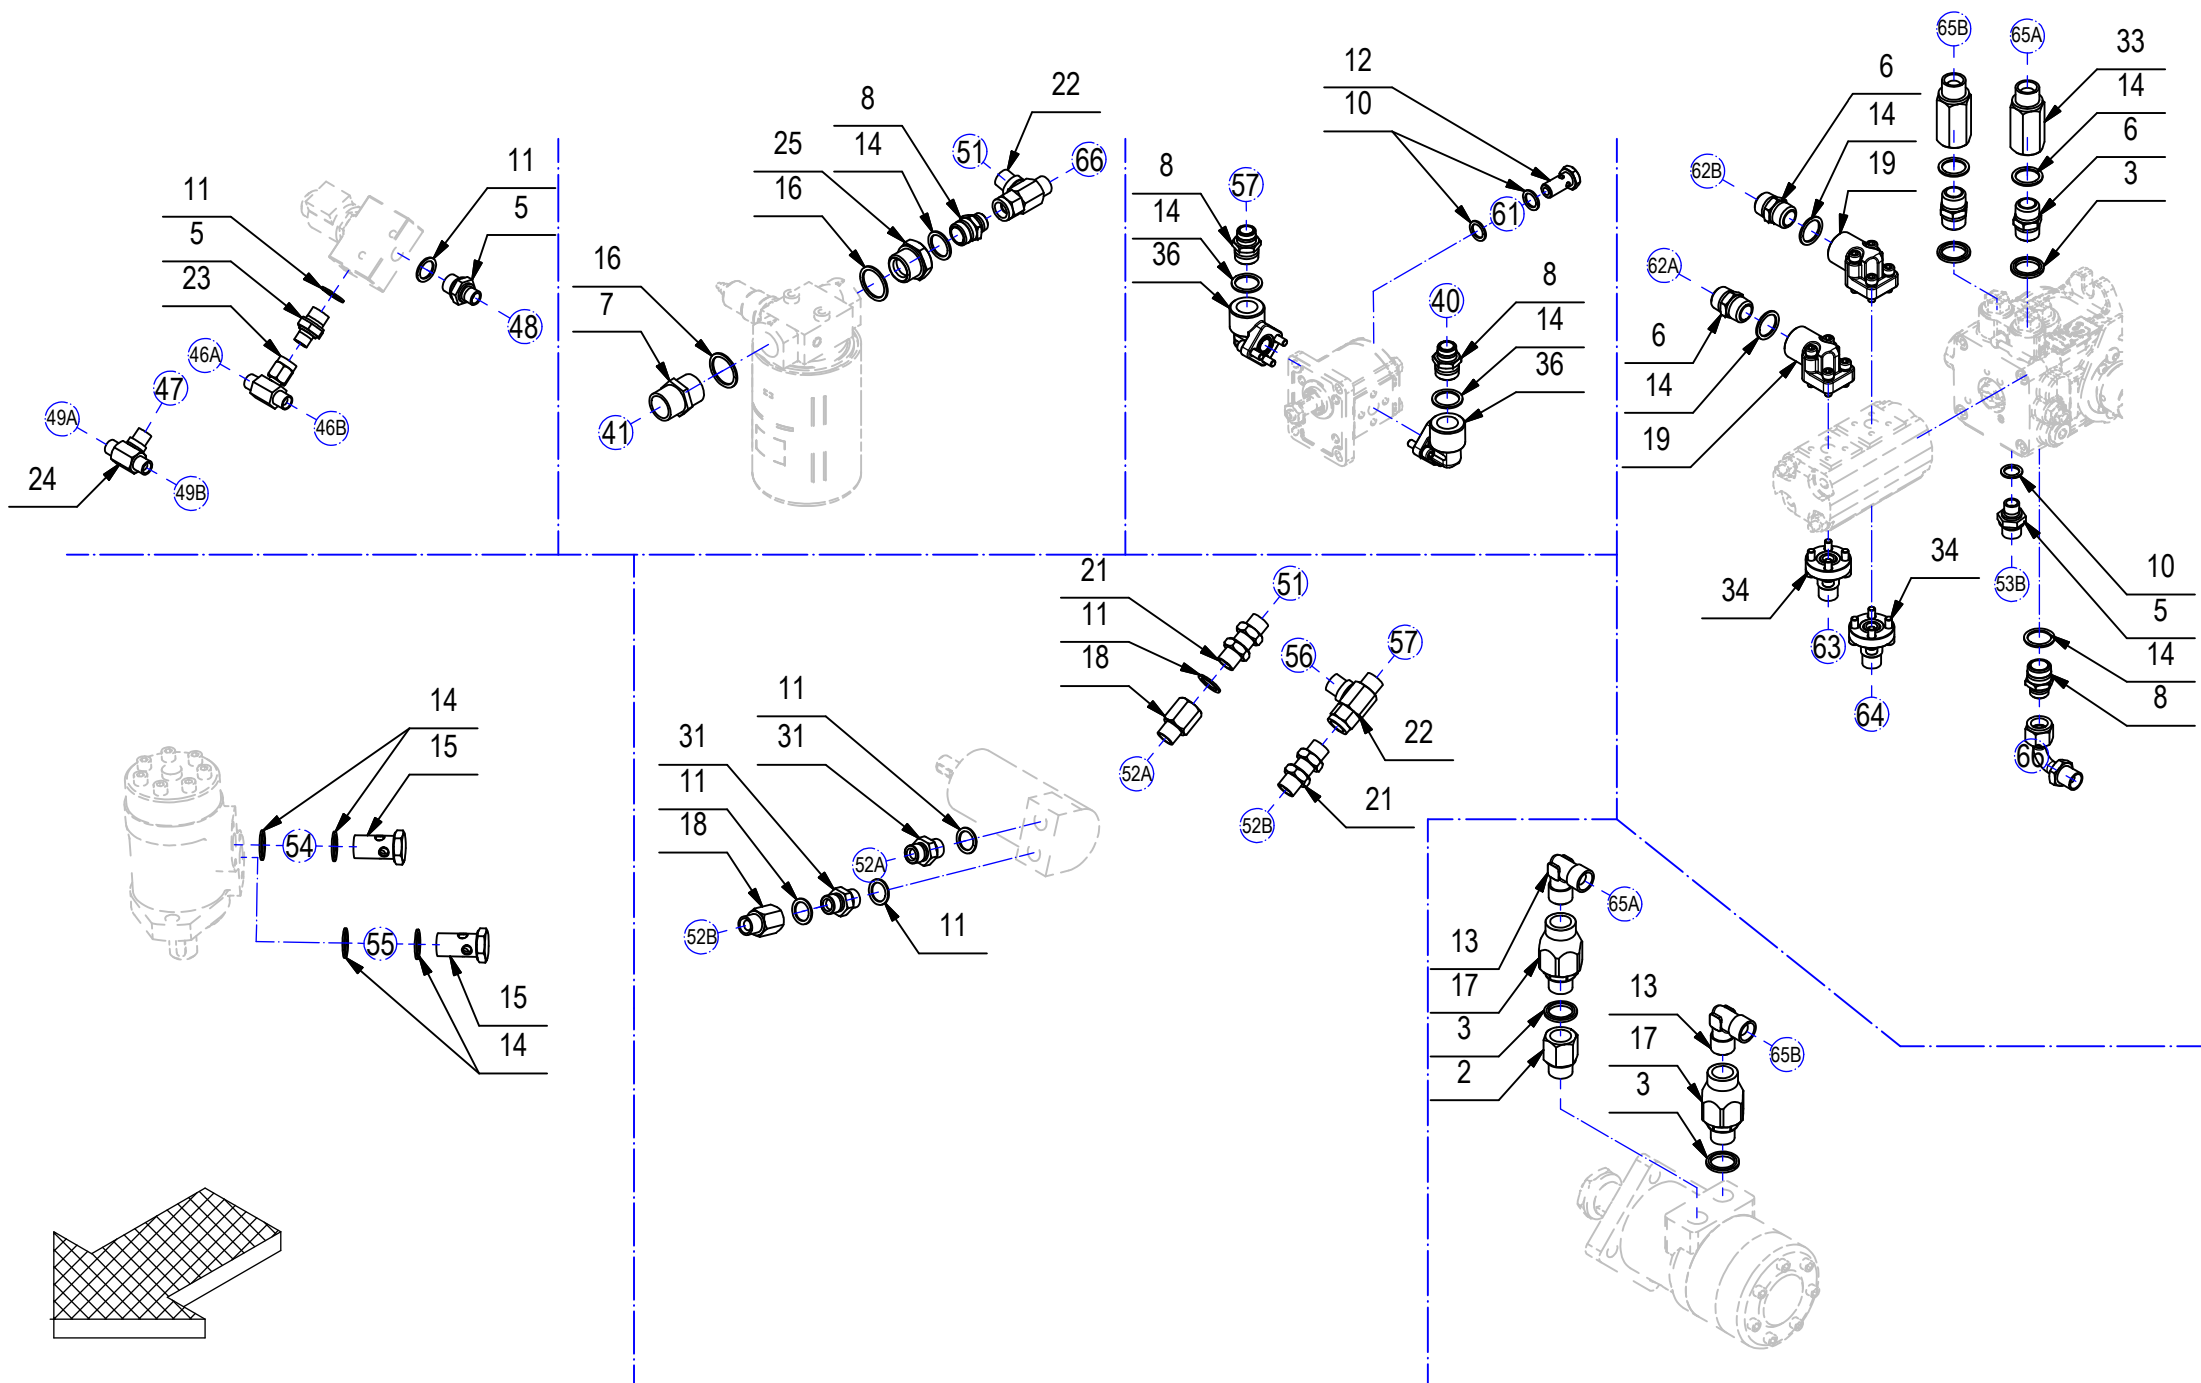

CR-17 HYDRAULIC SYSTEM GROUP VER. BIF

17

CR-17 HYDRAULIC SYSTEM GROUP VER. BIF

17

POS.	CODE	Q.TY	DENOMINATION	POS.	CODE	Q.TY	DENOMINATION	POS.	CODE	Q.TY	DENOMINATION
1	218915	1	HYDRAULIC OIL TANK GROUP	3	412436	4	WASHER	41	430719	1	PIPE
				4	416204	1	FITTING	42	430743	1	PIPE
1.1	218911	1	OIL TANK	5	416225	3	NIPPLE	43	430744	1	PIPE
1.2	218913	1	PEDAL	6	416226	6	NIPPEL	44	430745	1	PIPE
1.3	400119	1	PEDAL COVER	7	416227	1	NIPPLE	45	430746	1	PIPE
1.4	405955	1	SUPPORT PLATE	8	416231	4	NIPPEL	46	430748	2	PIPE
1.5	408356	1	SEEGER RING	9	416235	5	NIPPLE	47	430749	1	PIPE
1.6	408670	4	SCREW	10	416238	27	WASHER	48	430750	1	PIPE
1.7	408679	1	SCREW	11	416239	36	WASHER	49	430751	2	PIPE
1.8	408682	1	SCREW	12	416240	7	SCREW HOLES	50	430754	1	PIPE
1.9	409085	2	LOCK NUT	13	416241	2	FITTING	51	430755	1	PIPE
1.10	409175	8	WASHER	14	416242	15	WASHER	52	430756	2	PIPE
1.11	409181	4	LOCK WASHER	15	416247	2	FITTING	53	430757	2	PIPE
1.12	410452	1	FORK	16	416248	3	WASHER	54	430758	1	PIPE
1.13	410459	1	PIN	17	416254	2	FITTING	55	430759	1	PIPE
1.14	410501	1	HYDRAULIC BRAKE PUMPS	18	426722	3	FITTING	56	430761	1	PIPE
1.15	410502	1	OIL TANK BRAKES	19	426726	2	FITTING	57	430762	1	PIPE
1.16	410503	1	LEVEL PLUG	20	426729	1	LINK	58	430763	1	PIPE
1.17	410506	1	FITTING	21	426738	2	FITTING	59	430764	1	PIPE
1.18	410507	1	FITTING	22	426745	4	FITTING	60	430765	1	PIPE
1.19	410509	3	GASKET	23	426748	1	FITTING	61	430766	1	PIPE
1.20	410510	1	GASKET	24	426750	1	FITTING	62	430768	2	PIPE
1.21	416223	1	PLUG	25	426751	1	NIPPLE	63	430769	1	PIPE
1.22	425363	1	BUSHING	26	426757	1	FITTING	64	430770	1	PIPE
1.23	425365	1	LEVEL SWITCH	27	426758	1	PLUG	65	430772	2	PIPE
1.24	425366	1	THERMOSTAT	28	426759	1	FITTING	66	430770	1	PIPE
1.26	425421	1	SPACER	29	426761	6	SCREW				
1.27	425422	2	INDICATOR	30	426763	2	FITTING				
1.28	425953	3	VALVE	31	427761	10	FITTING				
1.29	426724	1	COLUMN	32	431016	2	FITTING				
1.30	426729	3	LINK	33	431017	2	FITTING				
1.31	426756	2	WASHER	34	431018	2	FITTING				
1.32	427613	1	THERMOMETER	35	431019	1	FITTING				
1.33	430360	1	ROD	36	431020	2	FITTING				
1.34	430361	2	CLEANER	37	431021	4	FITTING				
1.35	431063	1	FITTING	38	431030	1	COVER				
1.36	425371	1	SCREW	39	426732	1	FITTING				
2	411993	1	FITTING	40	426661	1	PIPE