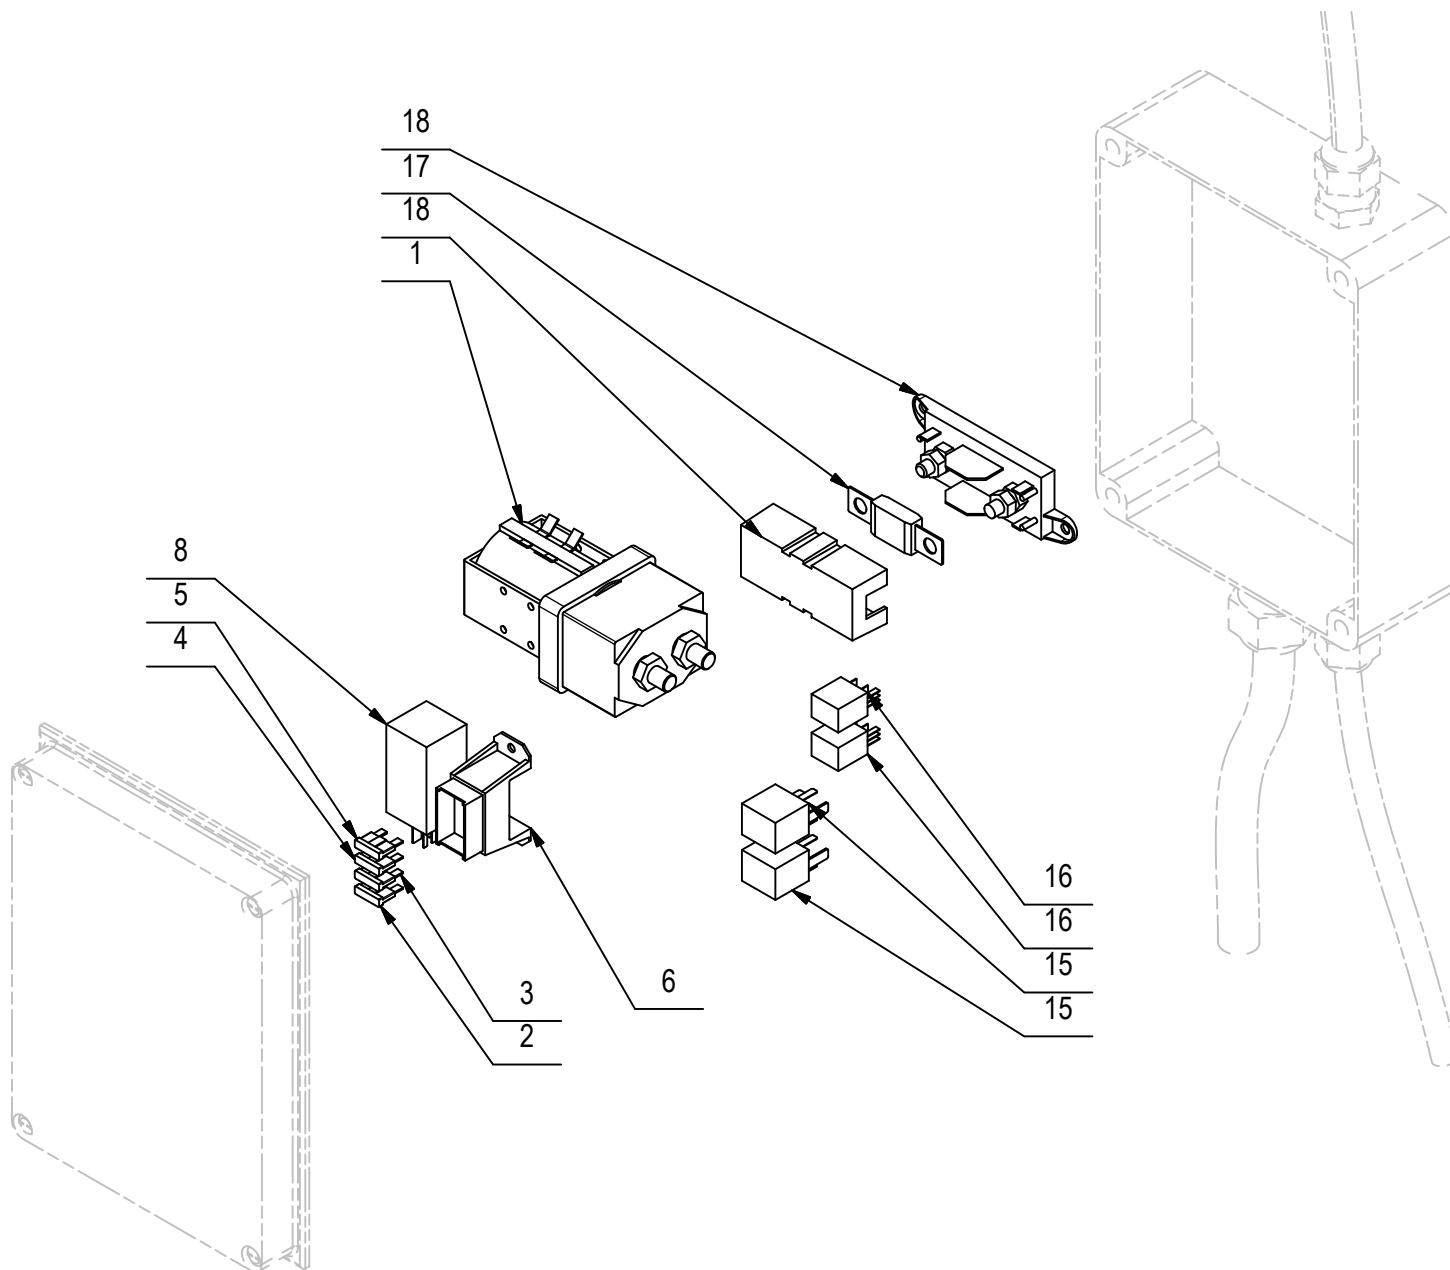

CR-14 ELECTRICAL CONTROL GROUP VER. B

CR-14 ELECTRICAL CONTROL GROUP VER. B

14

POS.	Q.TY	CODE	DESCRIPTION
1	1	407845	REMOTE CONTROL SWITCH
2	1	408558	FUSE 15A
3	1	409601	FUSE 20A
4	1	409605	FUSE
5	1	409615	FUSE
6	1	409873	CLOG BRINGS FUSE
7	1	430676	CABLE
8	1	430704	RELAY TIMER
9	1	430705	CABLE
10	1	430706	CABLE
11	1	430710	CABLE
12	1	430711	CABLE
13	1	430712	CABLE
14	1	430713	CABLE
15	2	430922	RELAY 12V 70A
16	2	430923	RELAY TIMER
17	1	430980	FUSE
18	1	430981	HANDS FUSE