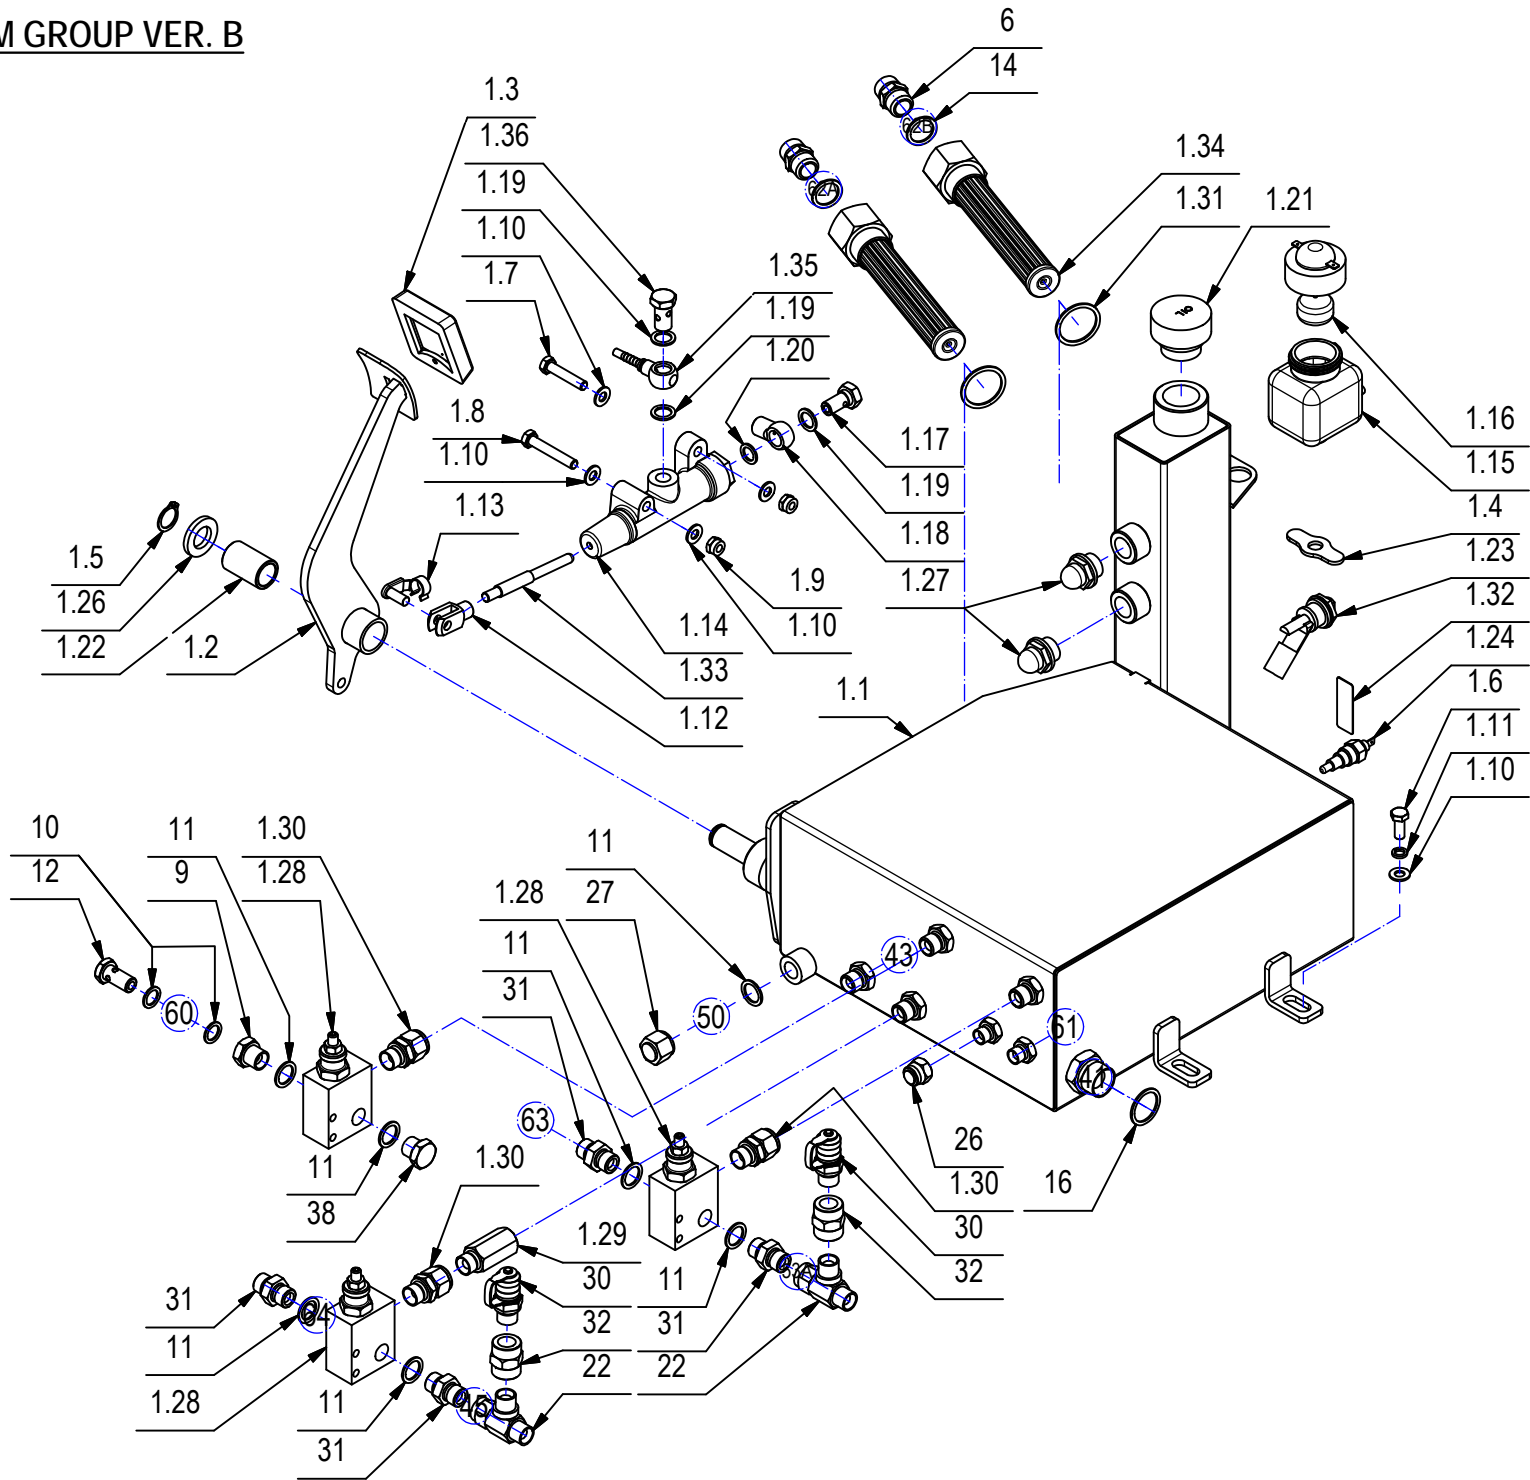

CR-17 HYDRAULIC SYSTEM GROUP VER. B

CR-17 HYDRAULIC SYSTEM GROUP VER. B

17

POS.	CODE	Q.TY	DENOMINATION	POS.	CODE	Q.TY	DENOMINATION	POS.	CODE	Q.TY	DENOMINATION
1	218915	1	HYDRAULIC OIL TANK GROUP	3	412436	4	WASHER	41	430719	1	PIPE
				4	416204	1	FITTING	42	430743	1	PIPE
1.1	218911	1	OIL TANK	5	416225	3	NIPPLE	43	430744	1	PIPE
1.2	218913	1	PEDAL	6	416226	6	NIPPEL	44	430745	1	PIPE
1.3	400119	1	PEDAL COVER	7	416227	1	NIPPLE	45	430746	1	PIPE
1.4	405955	1	SUPPORT PLATE	8	416231	4	NIPPEL	46	430748	2	PIPE
1.5	408356	1	SEEGER RING	9	416235	5	NIPPLE	47	430749	1	PIPE
1.6	408670	4	SCREW	10	416238	27	WASHER	48	430750	1	PIPE
1.7	408679	1	SCREW	11	416239	36	WASHER	49	430751	2	PIPE
1.8	408682	1	SCREW	12	416240	7	SCREW HOLES	50	430754	1	PIPE
1.9	409085	2	LOCK NUT	13	416241	2	FITTING	51	430755	1	PIPE
1.10	409175	8	WASHER	14	416242	15	WASHER	52	430756	2	PIPE
1.11	409181	4	LOCK WASHER	15	416247	2	FITTING	53	430757	2	PIPE
1.12	410452	1	FORK	16	416248	3	WASHER	54	430758	1	PIPE
1.13	410459	1	PIN	17	416254	2	FITTING	55	430759	1	PIPE
1.14	410501	1	HYDRAULIC BRAKE PUMPS	18	426722	3	FITTING	56	430761	1	PIPE
1.15	410502	1	OIL TANK BRAKES	19	426726	2	FITTING	57	430762	1	PIPE
1.16	410503	1	LEVEL PLUG	20	426729	1	LINK	58	430763	1	PIPE
1.17	410506	1	FITTING	21	426738	2	FITTING	59	430764	1	PIPE
1.18	410507	1	FITTING	22	426745	4	FITTING	60	430765	1	PIPE
1.19	410509	3	GASKET	23	426748	1	FITTING	61	430766	1	PIPE
1.20	410510	1	GASKET	24	426750	1	FITTING	62	430768	2	PIPE
1.21	416223	1	PLUG	25	426751	1	NIPPLE	63	430769	1	PIPE
1.22	425363	1	BUSHING	26	426757	1	FITTING	64	430770	1	PIPE
1.23	425365	1	LEVEL SWITCH	27	426758	1	PLUG	65	430772	2	PIPE
1.24	425366	1	THERMOSTAT	28	426759	1	FITTING				
1.26	425421	1	SPACER	29	426761	6	SCREW				
1.27	425422	2	INDICATOR	30	426763	2	FITTING				
1.28	425953	3	VALVE	31	427761	10	FITTING				
1.29	426724	1	COLUMN	32	431016	2	FITTING				
1.30	426729	3	LINK	33	431017	2	FITTING				
1.31	426756	2	WASHER	34	431018	2	FITTING				
1.32	427613	1	THERMOMETER	35	431019	1	FITTING				
1.33	430360	1	ROD	36	431020	2	FITTING				
1.34	430361	2	CLEANER	37	431021	4	FITTING				
1.35	431063	1	FITTING	38	431030	1	COVER				
1.36	425371	1	SCREW	39	426661	1	PIPE				
2	411993	1	FITTING	40	426662	1	PIPE