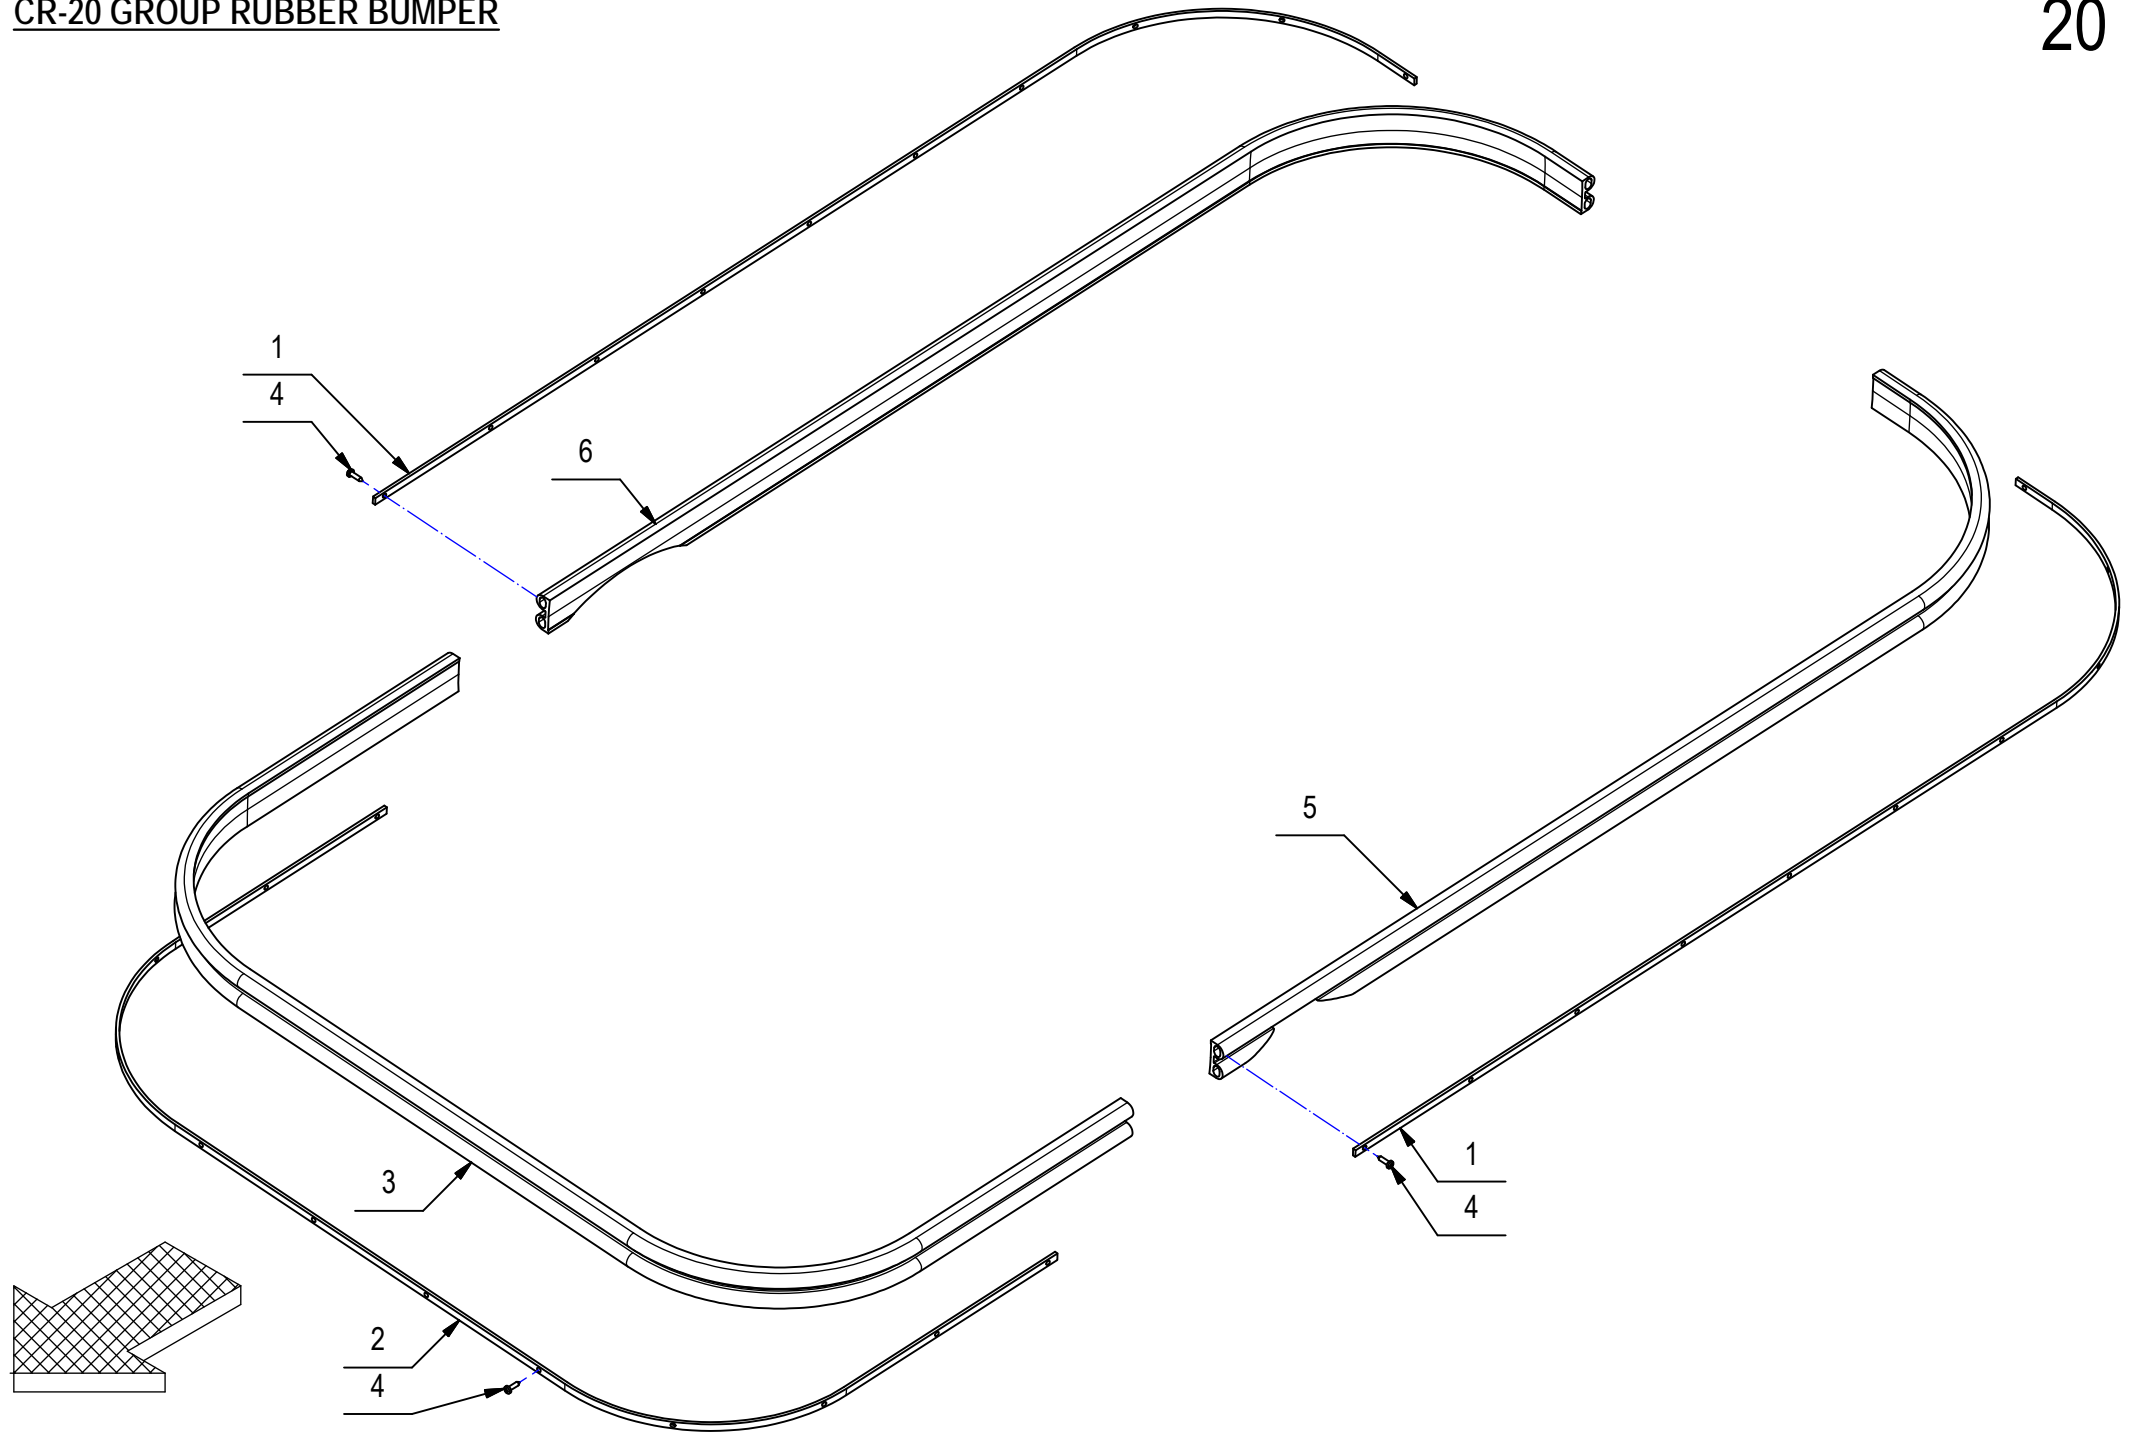

CR-20 GROUP RUBBER BUMPER

CR-20 GROUP RUBBER BUMPER

20

POS.	CODE	Q.TY	DENOMINATION
1	218323	2	BLADE
2	218753	1	BLADE
3	218754	1	RUBBER
4	408885	32	SCREW
5	429473	1	RUBBER
6	429474	1	RUBBER