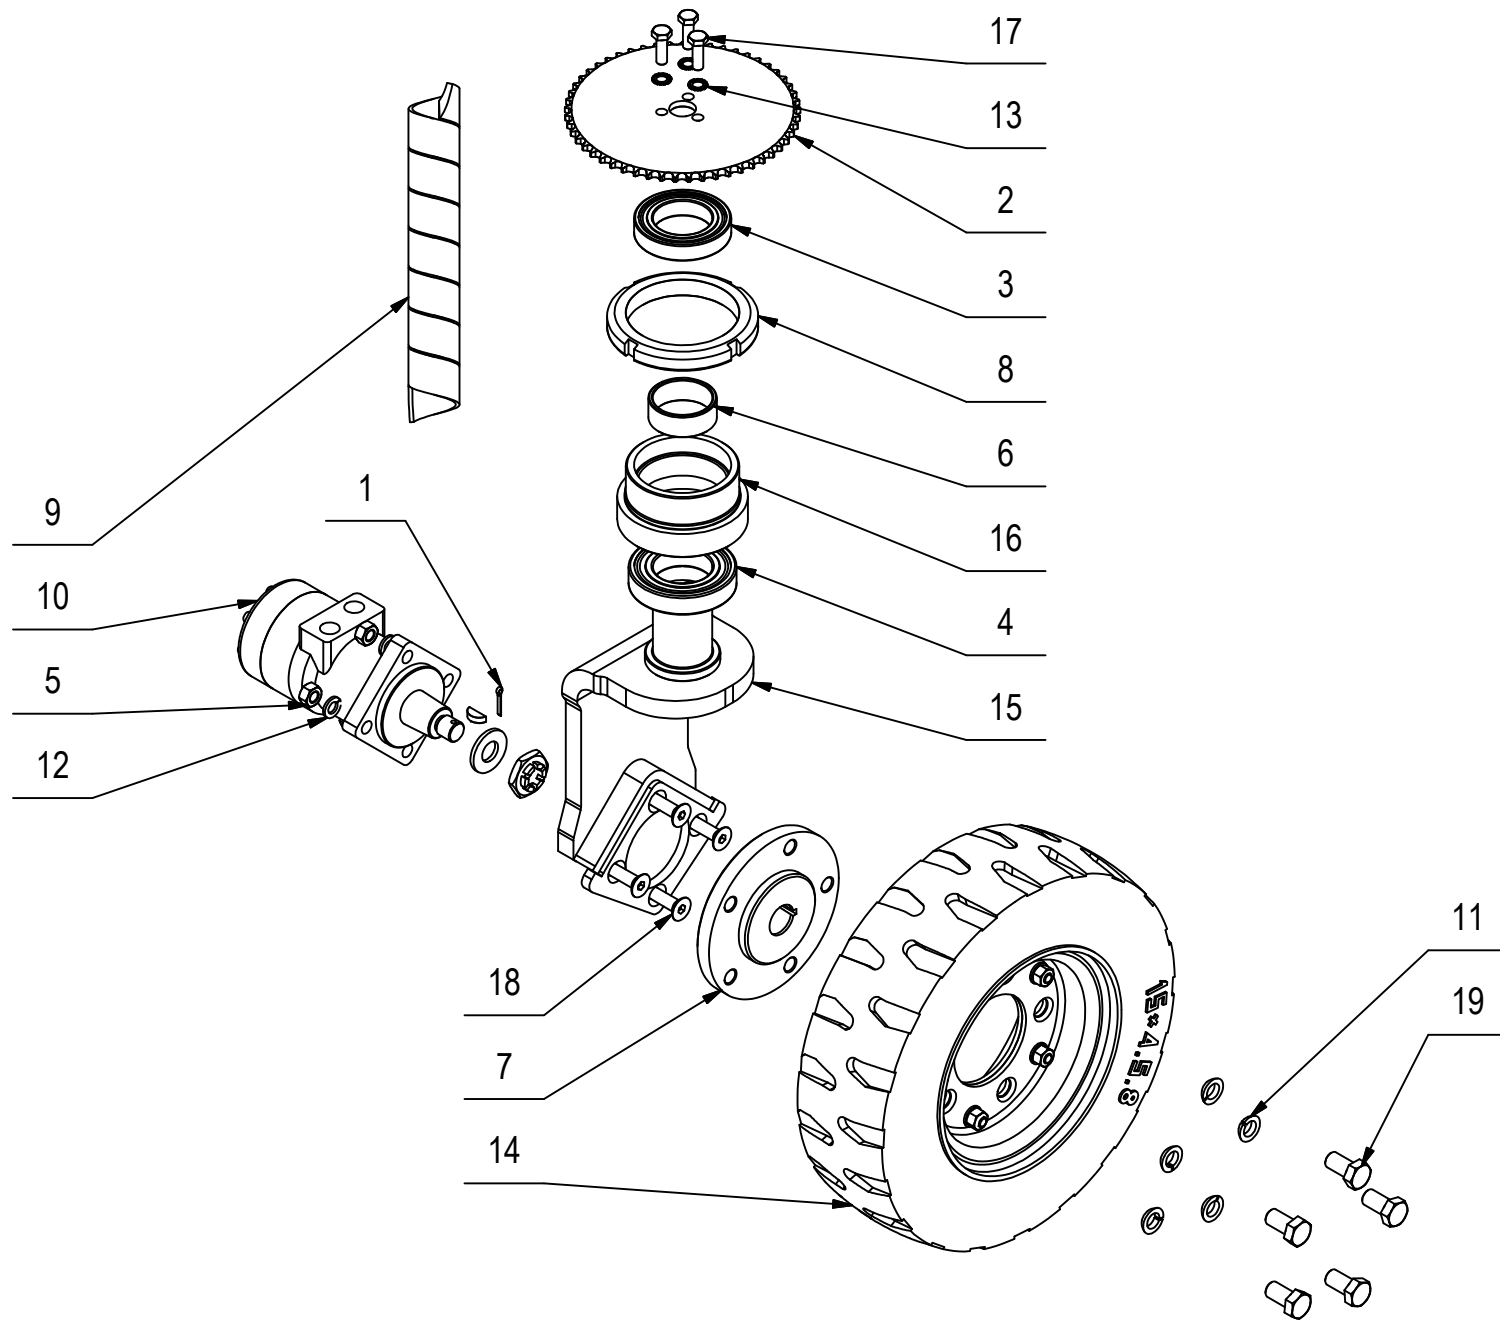

# 04

**CR-04 FRAME BODYWORK ASSEMBLY**

**04**

CR-05 TRACTION ASSEMBLY

05

**CR-05 TRACTION ASSEMBLY****05**

POS.	Q.TY	CODE	DESCRIPTION
1	1	409387	SPLINT PIN
2	1	219005	CROWN
3	1	430482	BEARING
4	1	430481	BEARING
5	4	415891	NUT M12
6	1	430483	SPACER
7	1	430469	FLANGE
8	1	430465	FERRULE
9	2	219821	SHEATH
10	1	430468	MOTOR
11	5	215374	WASHER
12	4	409206	WASHER
13	3	409347	WASHER
14	1	430480	TRACTION ROTATES
15	1	218916	SUPPORT
16	1	430466	SUPPORT
17	3	408712	SCREW
18	4	430467	SCREW
19	5	430484	SCREW