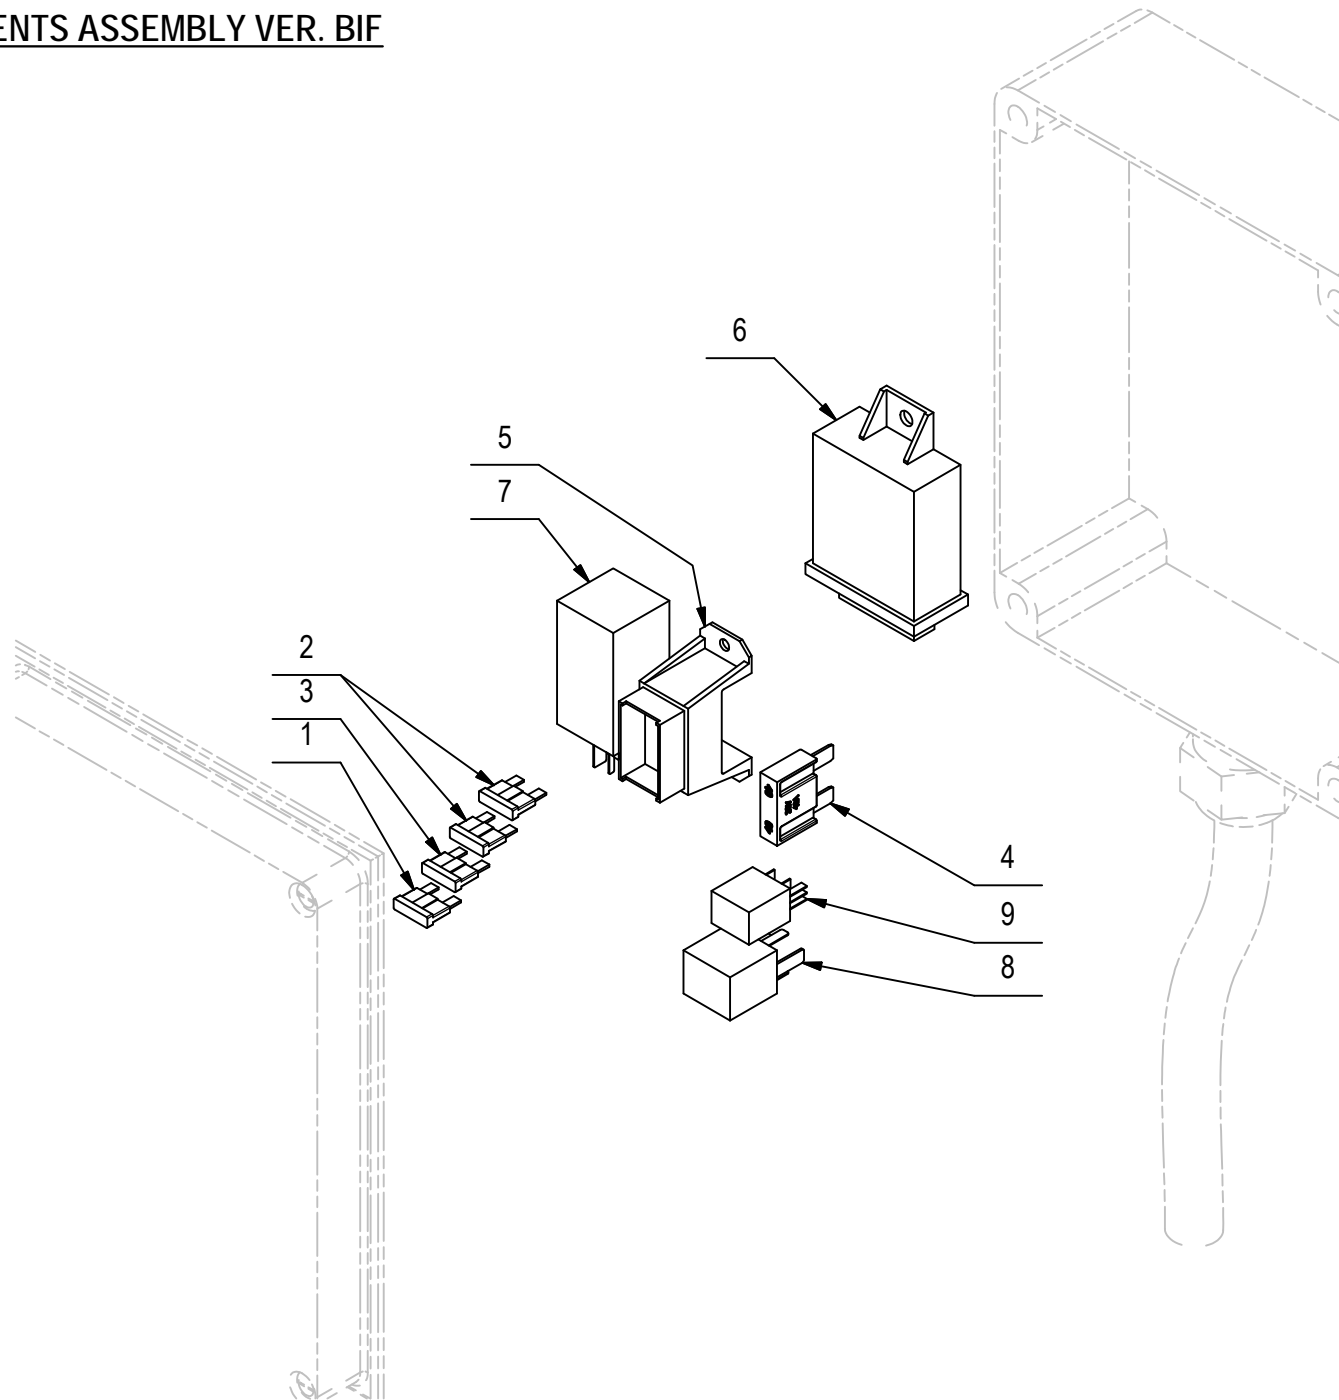

CR-14 ELECTRIC COMPONENTS ASSEMBLY VER. BIF

14

CR-14 ELECTRIC COMPONENTS ASSEMBLY VER. BIF

14

POS.	CODE	Q.TY	DENOMINATION
1	408558	1	FUSE 15A
2	409596	2	FUSE 10A
3	409601	1	FUSE 20A
4	409610	1	FUSE
5	409873	1	CLOG BRINGS FUSE
6	426185	1	CARD
7	430704	1	RELAY TIMER
8	430922	1	RELAY 12V 70A
9	430923	1	RELAY TIMER