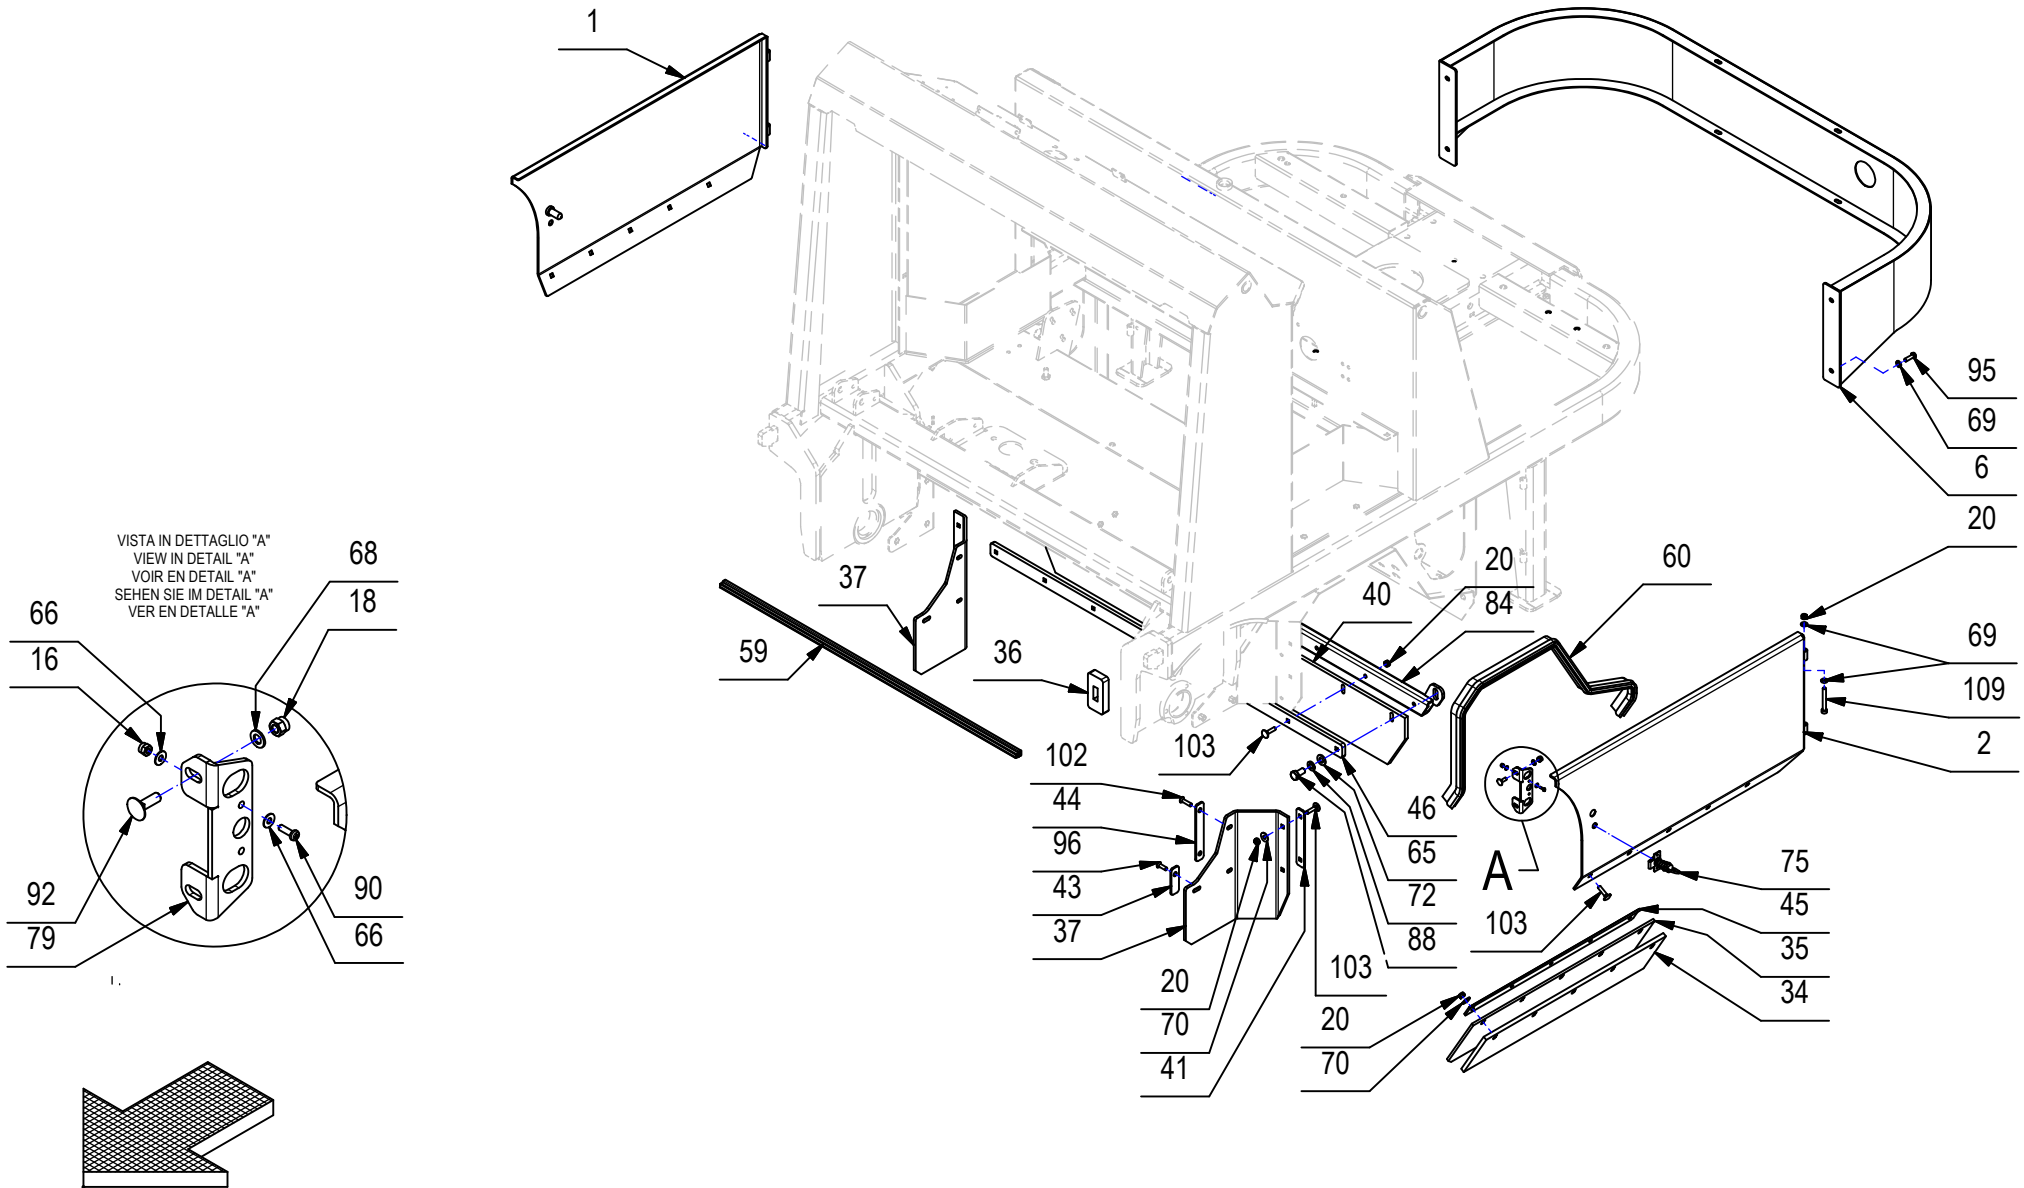

CR-03 BI-FUEL ENGINE GROUP ENDOTHERMIC VER.BIF

03

POS.	CODE	Q.TY	DENOMINATION	POS.	CODE	Q.TY	DENOMINATION
1	432094	4	SUPPORT	39	434334	1	SUPPORT
2	411556	1	BATTERY	40	434326	1	PUMP SUPPORT
3	426001	1	BUSHING	41	221296	1	FUSE SUPPORT
4	221332	1	CHAIN	42	434336	1	VALVE SUPPORT
5	434355	1	CONVEYOR	43	409834	7	CAP
6	426824	2	PROTECTION PLUG	44	434348	1	EXHAUST SYSTEM
7	426823	1	PROTECTION PLUG	45	434356	1	SAFETY VALVE
8	409082	4	LOCK NUT	46	408712	2	SCREW
9	426004	2	SPACER	47	415855	2	SCREW
10	407883	1	SOLENOID VALVE	48	407666	2	SCREW
11	221317	1	CHAIN	49	415857	2	SCREW
12	434390	1	JOINT	50	408660	2	SCREW
13	434306	1	SUPPORT				
14	426005	1	ACCELERATOR				
15	433977	1	ENGINE				
16	409286	2	PIPE				
17	430418	1	PUMP				
18	430433	1	PUMP				
19	221299	1	SUPPORT FOR LPG CYLINDER				
20	434359	1	CONNECTOR				
21	221292	1	PROTECTION				
22	221294	1	PROTECTION				
23	434325	1	PROTECTION				
25	434358	1	FLOW REGULATOR				
26	434357	1	REDUCTION				
27	434352	1	REDUCTION				
28	210513	4	WASHER				
29	409156	6	WASHER				
30	409160	4	WASHER				
31	409164	2	LOCK WASHER				
32	425954	1	SWITCH				
33	426006	1	RACKET				
34	434307	1	ENGINE SUPPORT				
35	434351	1	EXHAUST SYSTEM SUPPORT				
36	434308	1	ENGINE SUPPORT				
37	221311	1	SUPPORT				
38	221315	1	BATTERY SUPPORT				

CR-04 FRAME BODYWORK ASSEMBLY

04