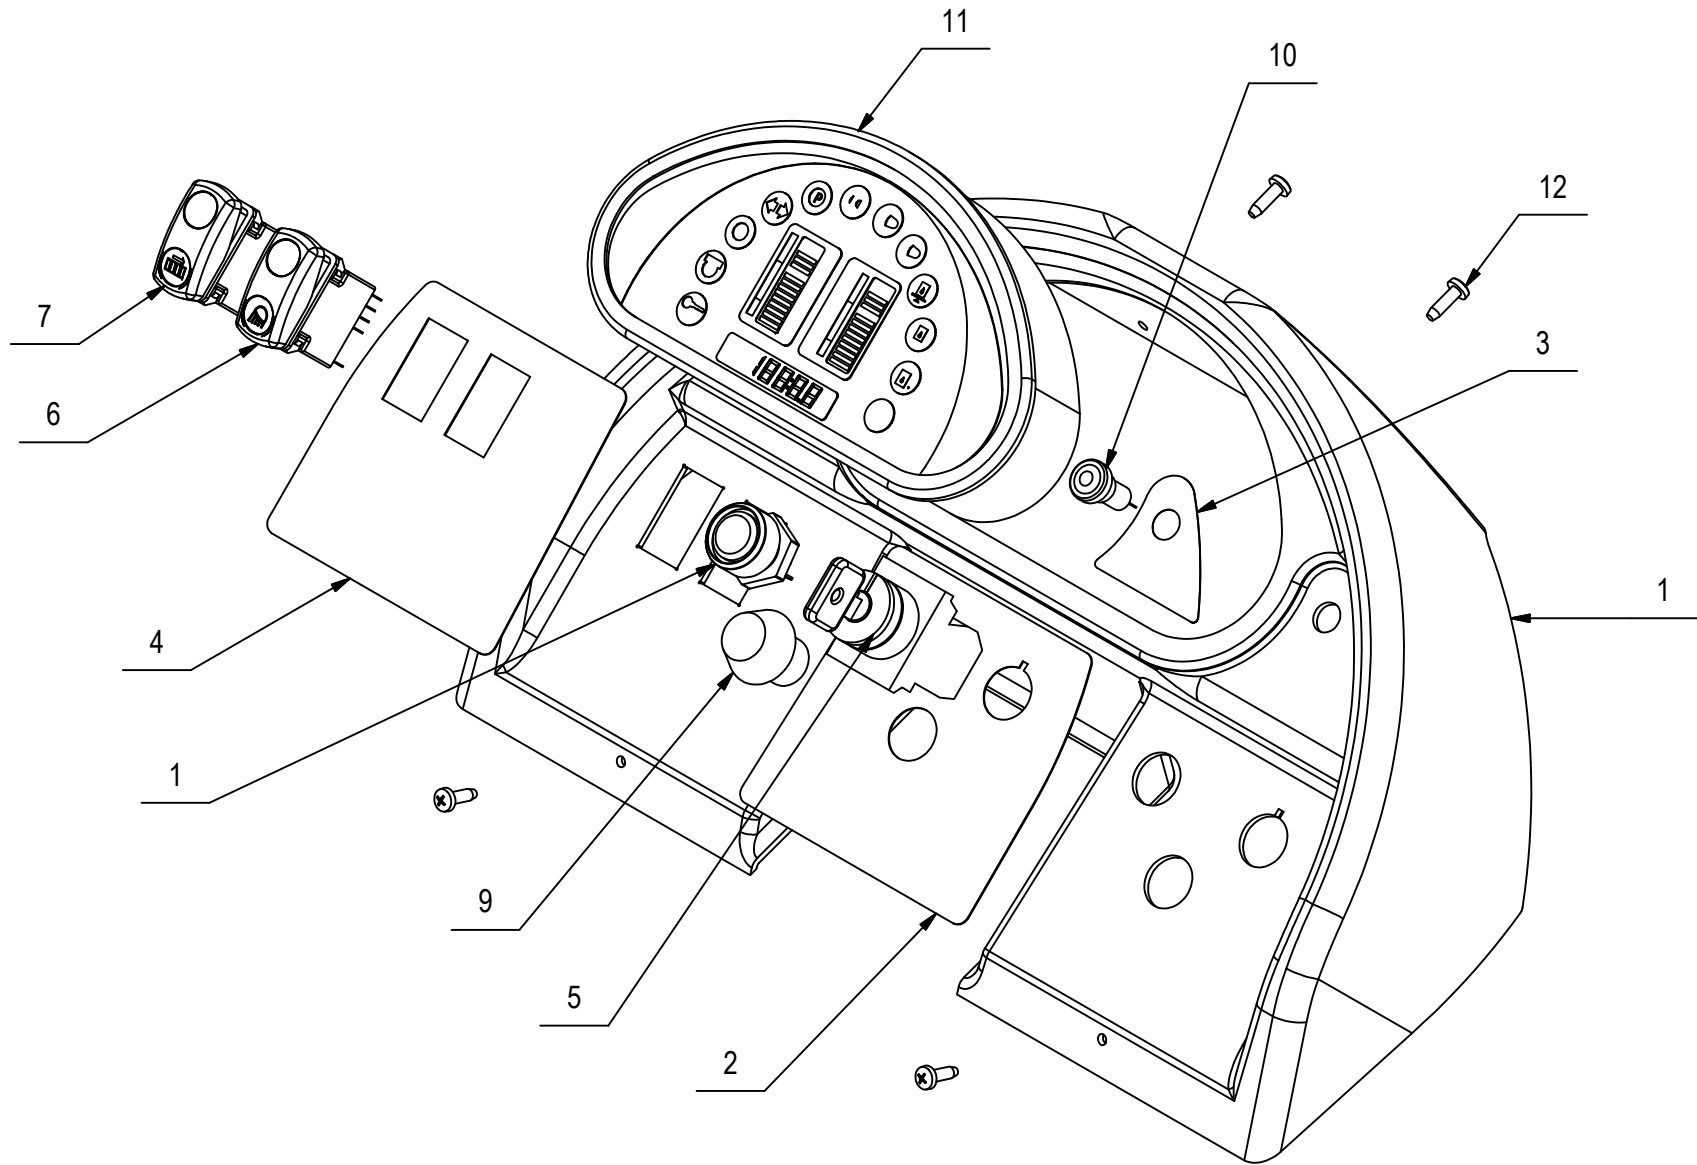

CR-12 INSTRUMENT BOARD GROUP VER. B

12

CR-12 INSTRUMENT BOARD GROUP VER. B

12

POS.	Q.TY	CODE	DESCRIPTION
1	1	430283	DASHBOARD
2	1	424892	DECAL
3	1	424890	DECAL
4	1	428949	DECAL
5	1	430673	INTERRUPTER
6	1	430677	INTERRUPTER
7	1	430678	INTERRUPTER
8	1	409782	PUSH BUTTON
9	1	430674	PUSH-BUTTON
10	1	430676	PUSH-BUTTON
11	1	434533	INSTRUMENT
12	4	418277	SELF-TAPPING SCREW