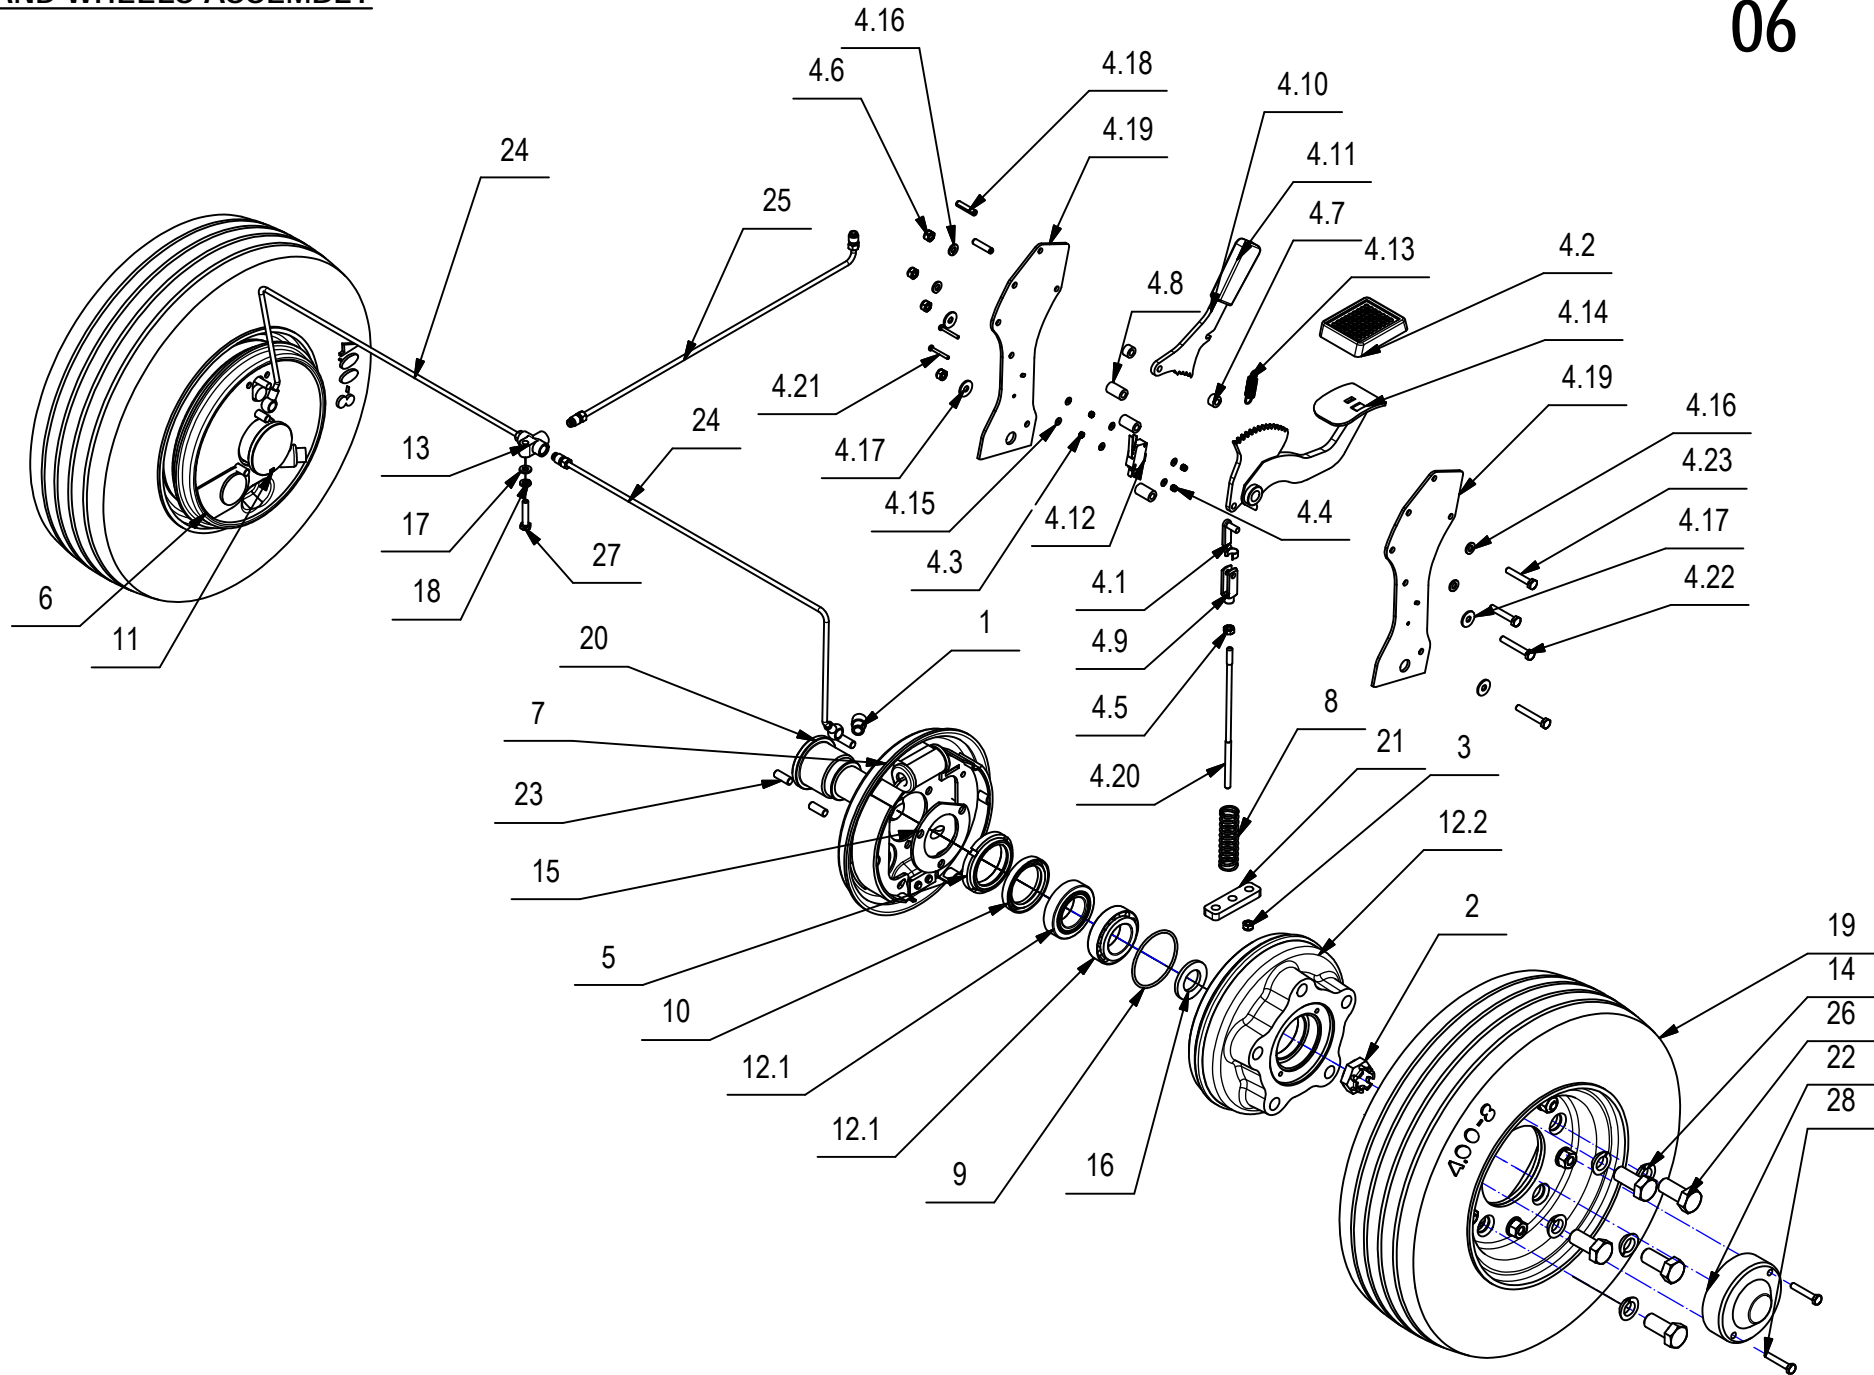

CR-06 BRAKE AND WHEELS ASSEMBLY

06

CR-06 BRAKE AND WHEELS ASSEMBLY

06

POS.	Q.TY	CODE	DESCRIPTION	POS.	Q.TY	CODE	DESCRIPTION
1	2	426144	BUSHING	14	10	215374	WASHER
2	2	409113	NUT	15	2	426134	WASHER
3	1	409082	LOCK NUT	16	2	409231	WASHER
4	1	216110	LEVER ASSEMBLY	17	1	409156	WASHER
4.1	1	410463	CLIP	18	1	409164	LOCK WASHER
4.2	1	400119	PEDAL COVER	19	2	426150	WHEEL
4.3	2	415882	NUT	20	2	426128	AXLE SHAFT
4.4	2	409077	LOCK NUT	21	1	426140	SUPPORT
4.5	1	409040	NUT	22	2	426130	PLUG
4.6	4	409082	LOCK NUT	23	6	216120	PIN
4.7	2	426126	SPACER	24	2	430231	PIPE BRAKE
4.8	3	426125	SPACER	25	1	430209	PIPE BRAKE
4.9	1	410455	FORK	26	10	425205	SCREW
4.10	1	426121	LEVER	27	1	408659	SCREW
4.11	1	410251	KNOB	28	4	408651	SCREW
4.12	1	409494	MICROSWITCH				
4.13	1	408121	SPRING				
4.14	1	216111	PEDAL				
4.15	6	409139	WASHER				
4.16	4	409156	WASHER				
4.17	4	409160	WASHER				
4.18	2	409375	SPRING PIN				
4.19	2	426127	SUPPORT				
4.20	1	426120	TIE ROD				
4.21	2	408835	SCREW				
4.22	2	415721	SCREW				
4.23	2	408651	SCREW				
5	2	409103	RING NUT				
6	1	426132	RIGHT BLOCK				
7	1	426133	LEFT BLOCK				
8	1	426141	SPRING				
9	2	426145	O-RING				
10	2	429271	PROTECTS OIL				
11	2	426143	PIN				
12	2	216114	BRAKE DRUM				
12.1	2	415657	BEARING				
12.2	1	216690	WHEEL HUB				
13	1	410508	FITTING