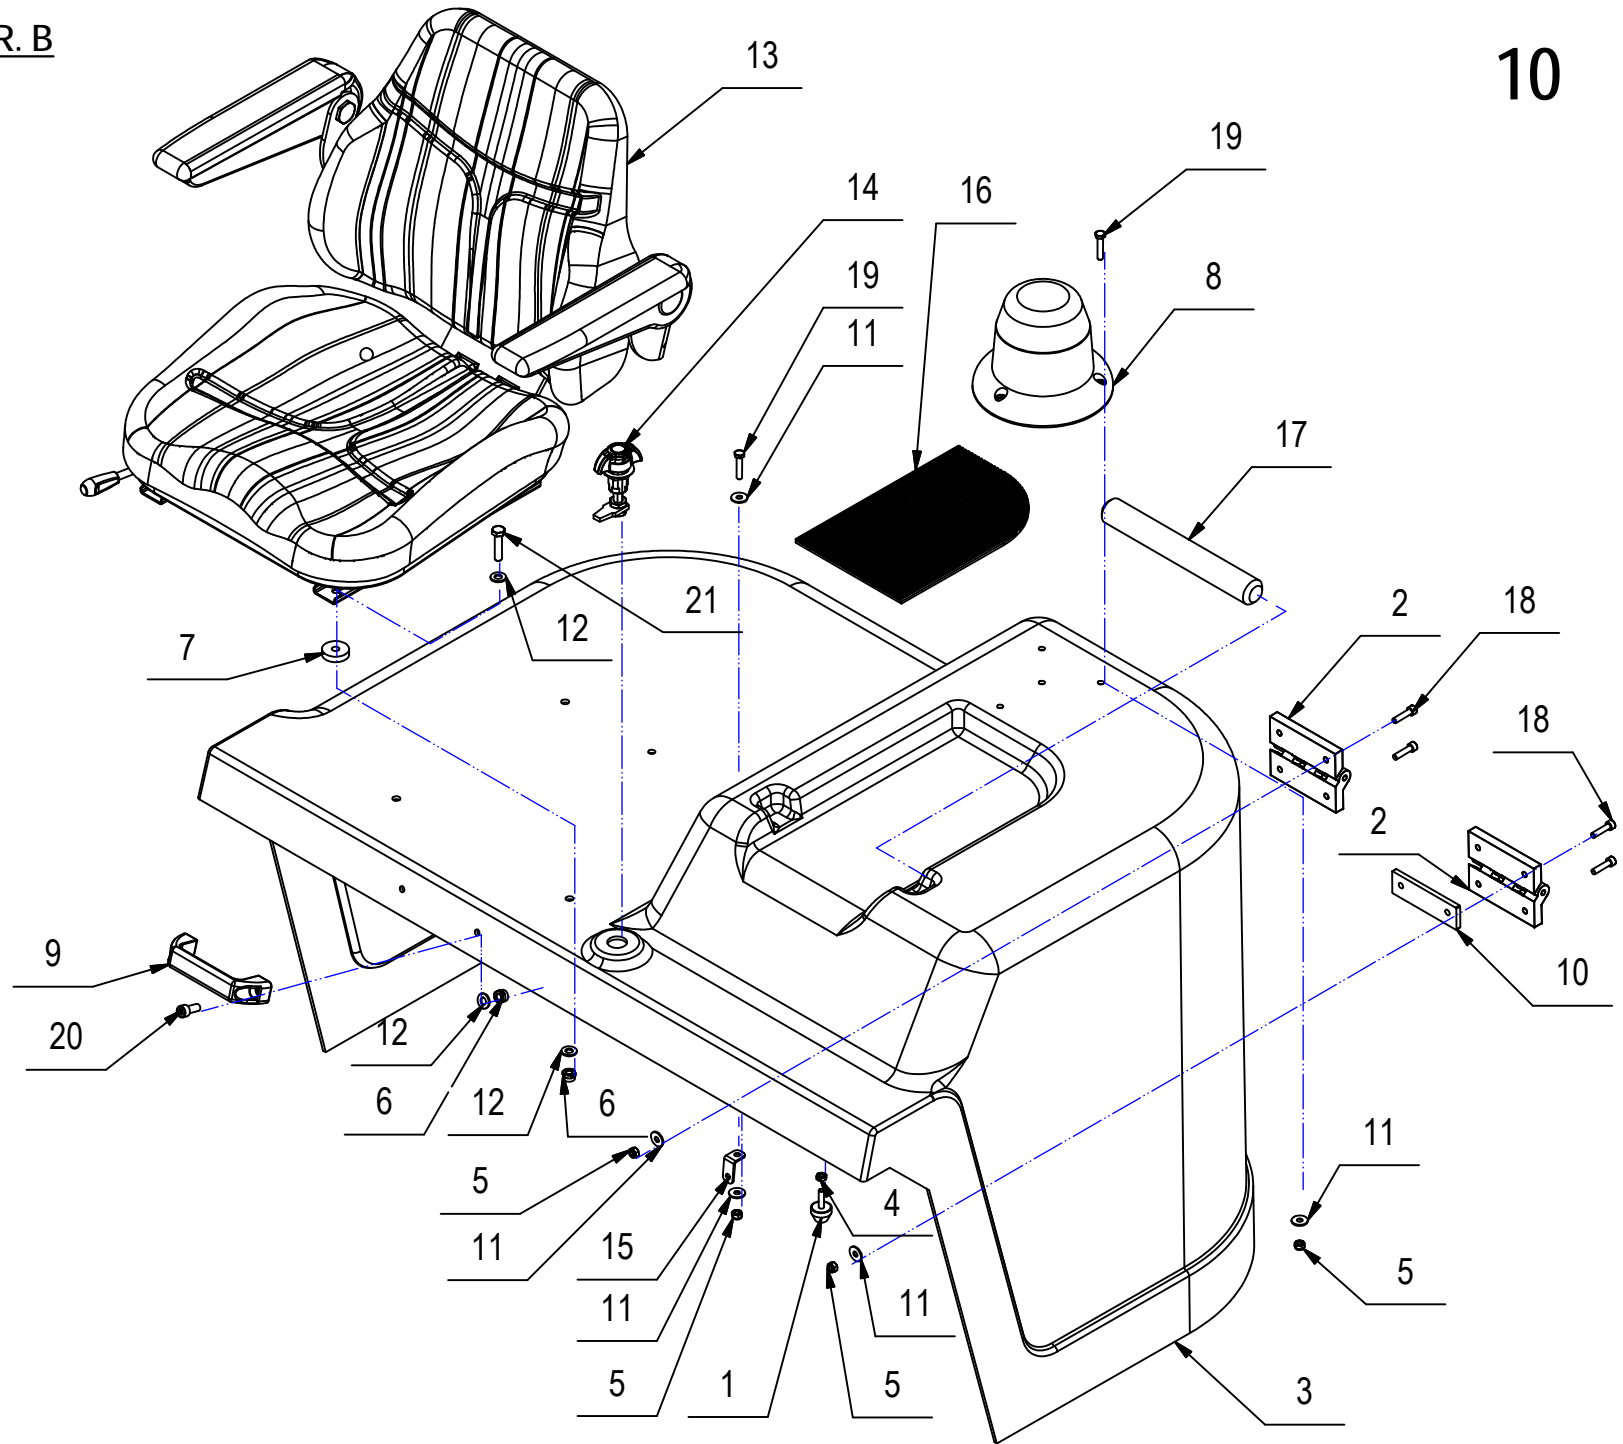

CR-10 BONNET ASSEMBLY VER. B

10

CR-10 BONNET ASSEMBLY VER. B

10

POS.	Q.TY	CODE	DESCRIPTION
1	3	430290	VIBRATION-DAMPING
2	2	430294	HINGE
3	1	442521	CHEST
4	3	415887	NUT
5	8	409082	LOCK NUT
6	5	409085	LOCK NUT
7	4	210069	SPACER
8	1	430296	WINKING LIGHT
9	1	410272	HANDLE
10	2	433674	SPACER
11	9	409160	WASHER
12	8	409175	WASHER
13	1	430295	SEAT
14	1	430291	LOCK
15	1	429624	SUPPORT
16	1	430292	CARPET
17	1	430293	PIPE
18	8	408797	SCREW
19	4	408659	SCREW
20	2	415767	SCREW
21	3	408678	SCREW