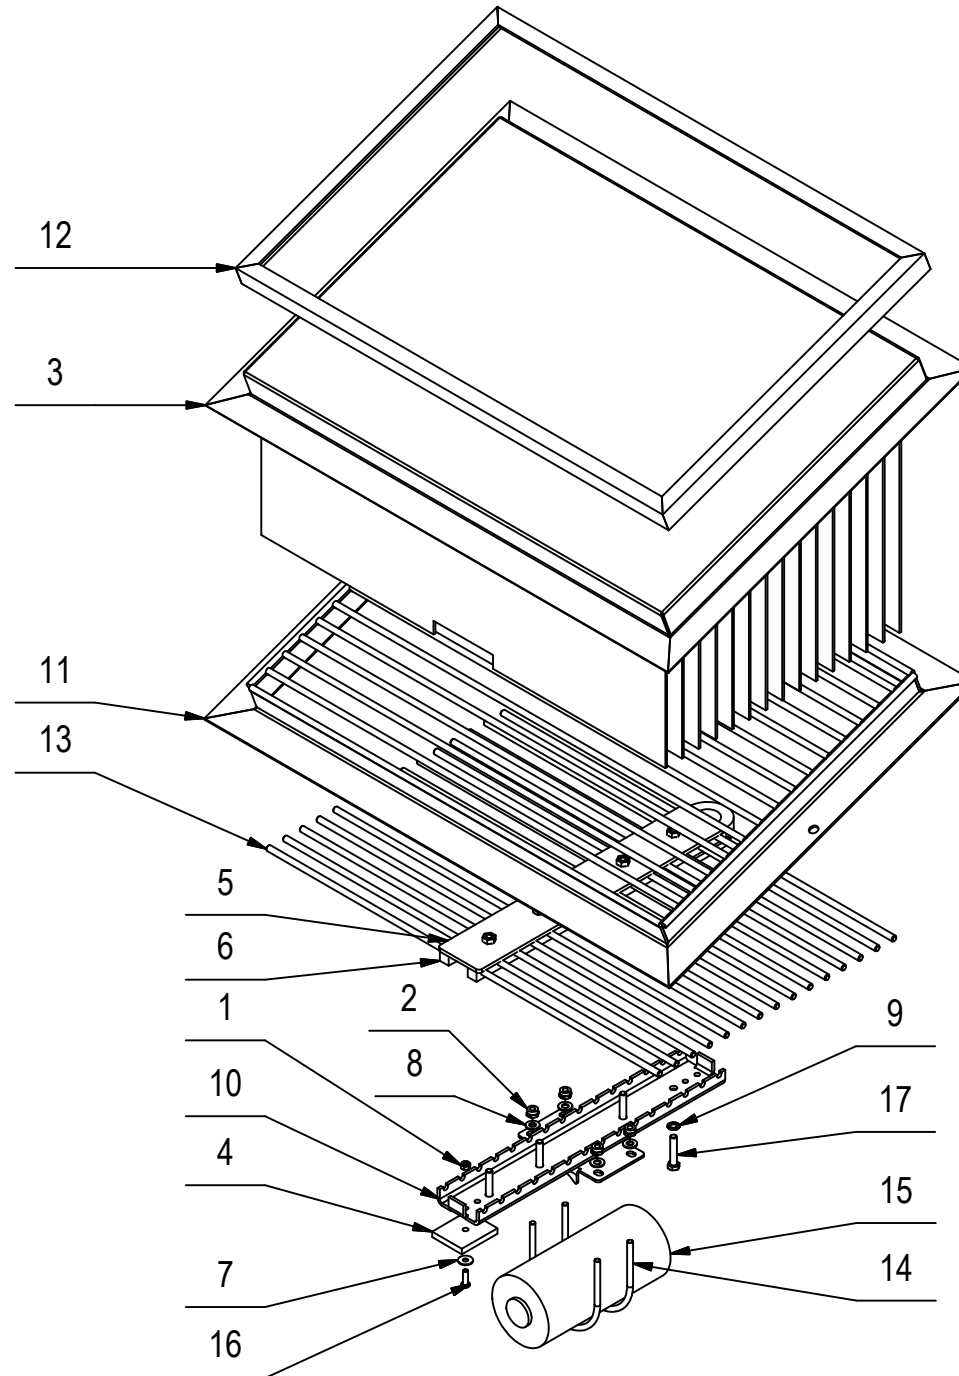

CR-11 FILTER ASSEMBLY

11

CR-11 FILTER ASSEMBLY

11

POS.	CODE	Q.TY	DESCRIPTION
1	409082	4	LOCK NUT
2	409085	4	LOCK NUT
3	429188	1	FILTER
4	433830	2	DUMPING PAD
5	218814	1	PLATE
6	218816	1	GASKET
7	409160	4	WASHER
8	409175	4	WASHER
9	409340	4	LOCK WASHER
10	218797	1	SUPPORT
11	218810	1	FRAME
12	218812	1	FRAME
13	430176	15	ROD
14	430177	2	COLLAR
15	414586	1	FILTERSHAKER
16	415855	4	SCREW
17	408679	4	SCREW