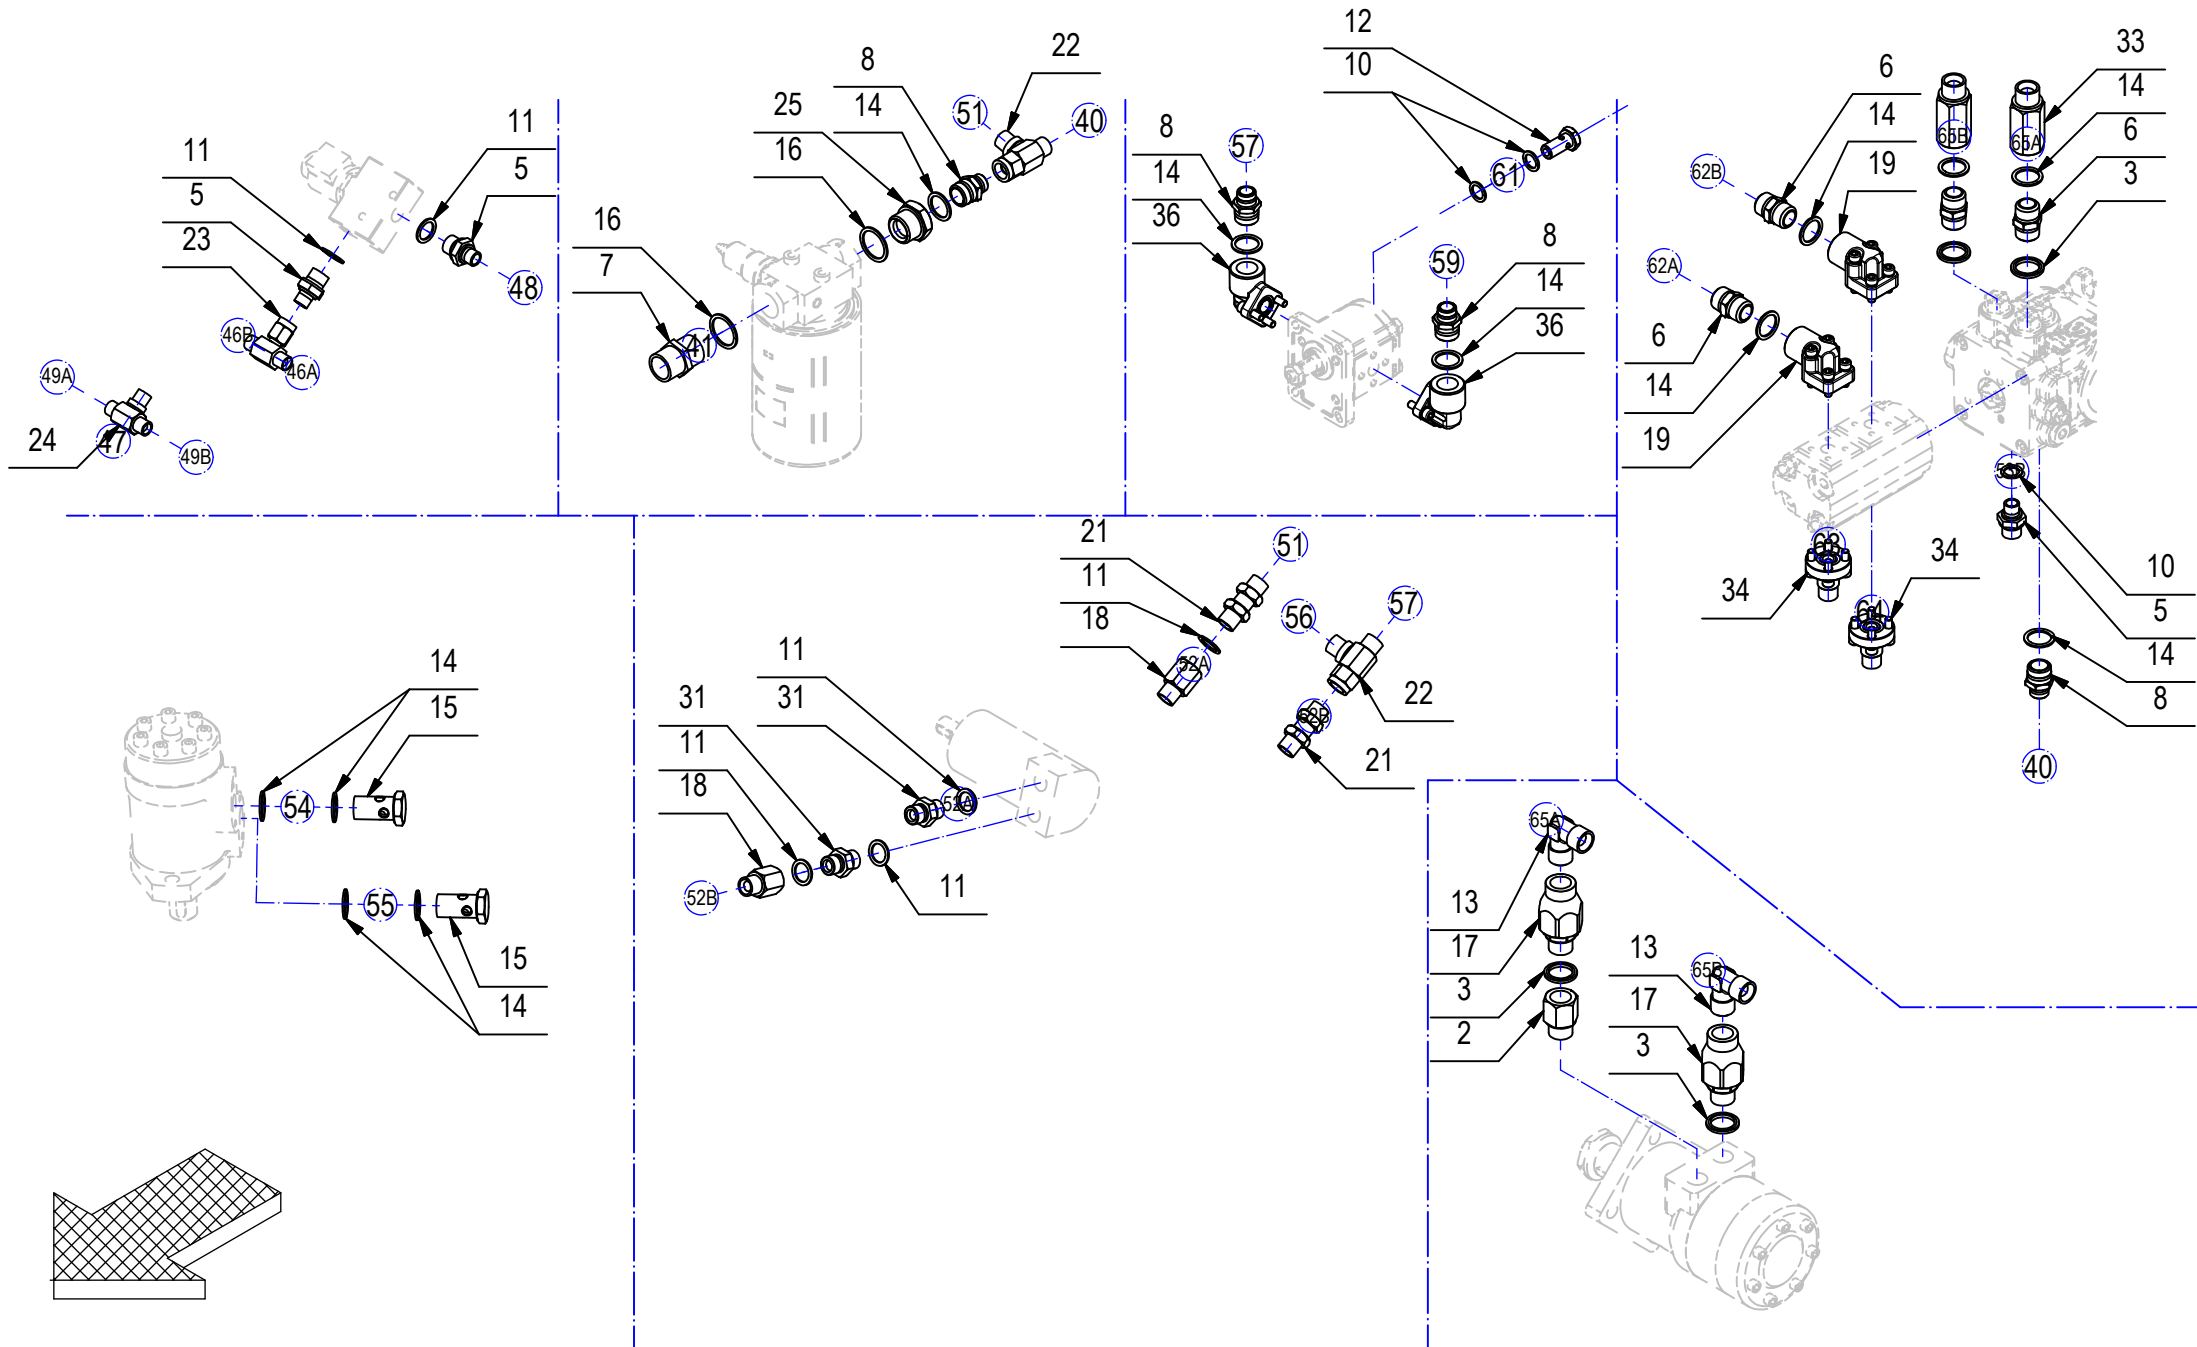

CR-17 HYDRAULIC SYSTEM GROUP VER. B

17

CR-17 HYDRAULIC SYSTEM GROUP VER. B

17

POS.	CODE	Q.TY	DENOMINATION	POS.	CODE	Q.TY	DENOMINATION	POS.	CODE	Q.TY	DENOMINATION
1	218915	1	HYDRAULIC OIL TANK GROUP	3	412436	4	WASHER	41	430719	1	PIPE
				4	416204	1	FITTING	42	430743	1	PIPE
1.1	218911	1	OIL TANK	5	416225	3	NIPPLE	43	430744	1	PIPE
1.2	218913	1	PEDAL	6	416226	6	NIPPEL	44	430745	1	PIPE
1.3	400119	1	PEDAL COVER	7	416227	1	NIPPLE	45	430746	1	PIPE
1.4	405955	1	SUPPORT PLATE	8	416231	4	NIPPEL	46	430748	2	PIPE
1.5	408356	1	SEEGER RING	9	416235	5	NIPPLE	47	430749	1	PIPE
1.6	408670	4	SCREW	10	416238	27	WASHER	48	430750	1	PIPE
1.7	408679	1	SCREW	11	416239	36	WASHER	49	430751	2	PIPE
1.8	408682	1	SCREW	12	416240	7	SCREW HOLES	50	430754	1	PIPE
1.9	409085	2	LOCK NUT	13	416241	2	FITTING	51	430755	1	PIPE
1.10	409175	8	WASHER	14	416242	15	WASHER	52	430756	2	PIPE
1.11	409181	4	LOCK WASHER	15	416247	2	FITTING	53	430757	2	PIPE
1.12	410452	1	FORK	16	416248	3	WASHER	54	430758	1	PIPE
1.13	410459	1	PIN	17	416254	2	FITTING	55	430759	1	PIPE
1.14	410501	1	HYDRAULIC BRAKE PUMPS	18	426722	3	FITTING	56	430761	1	PIPE
1.15	410502	1	OIL TANK BRAKES	19	426726	2	FITTING	57	430762	1	PIPE
1.16	410503	1	LEVEL PLUG	20	426729	1	LINK	58	430763	1	PIPE
1.17	410506	1	FITTING	21	426738	2	FITTING	59	430764	1	PIPE
1.18	410507	1	FITTING	22	426745	4	FITTING	60	430765	1	PIPE
1.19	410509	3	GASKET	23	426748	1	FITTING	61	430766	1	PIPE
1.20	410510	1	GASKET	24	426750	1	FITTING	62	430768	2	PIPE
1.21	416223	1	PLUG	25	426751	1	NIPPLE	63	430769	1	PIPE
1.22	425363	1	BUSHING	26	426757	1	FITTING	64	430770	1	PIPE
1.23	425365	1	LEVEL SWITCH	27	426758	1	PLUG	65	430772	2	PIPE
1.24	425366	1	THERMOSTAT	28	426759	1	FITTING				
1.26	425421	1	SPACER	29	426761	6	SCREW				
1.27	425422	2	INDICATOR	30	426763	2	FITTING				
1.28	425953	3	VALVE	31	427761	10	FITTING				
1.29	426724	1	COLUMN	32	431016	2	FITTING				
1.30	426729	3	LINK	33	431017	2	FITTING				
1.31	426756	2	WASHER	34	431018	2	FITTING				
1.32	427613	1	THERMOMETER	35	431019	1	FITTING				
1.33	430360	1	ROD	36	431020	2	FITTING				
1.34	430361	2	CLEANER	37	431021	4	FITTING				
1.35	431063	1	FITTING	38	431030	1	COVER				
1.36	425371	1	SCREW	39	426661	1	PIPE				
2	411993	1	FITTING	40	426662	1	PIPE