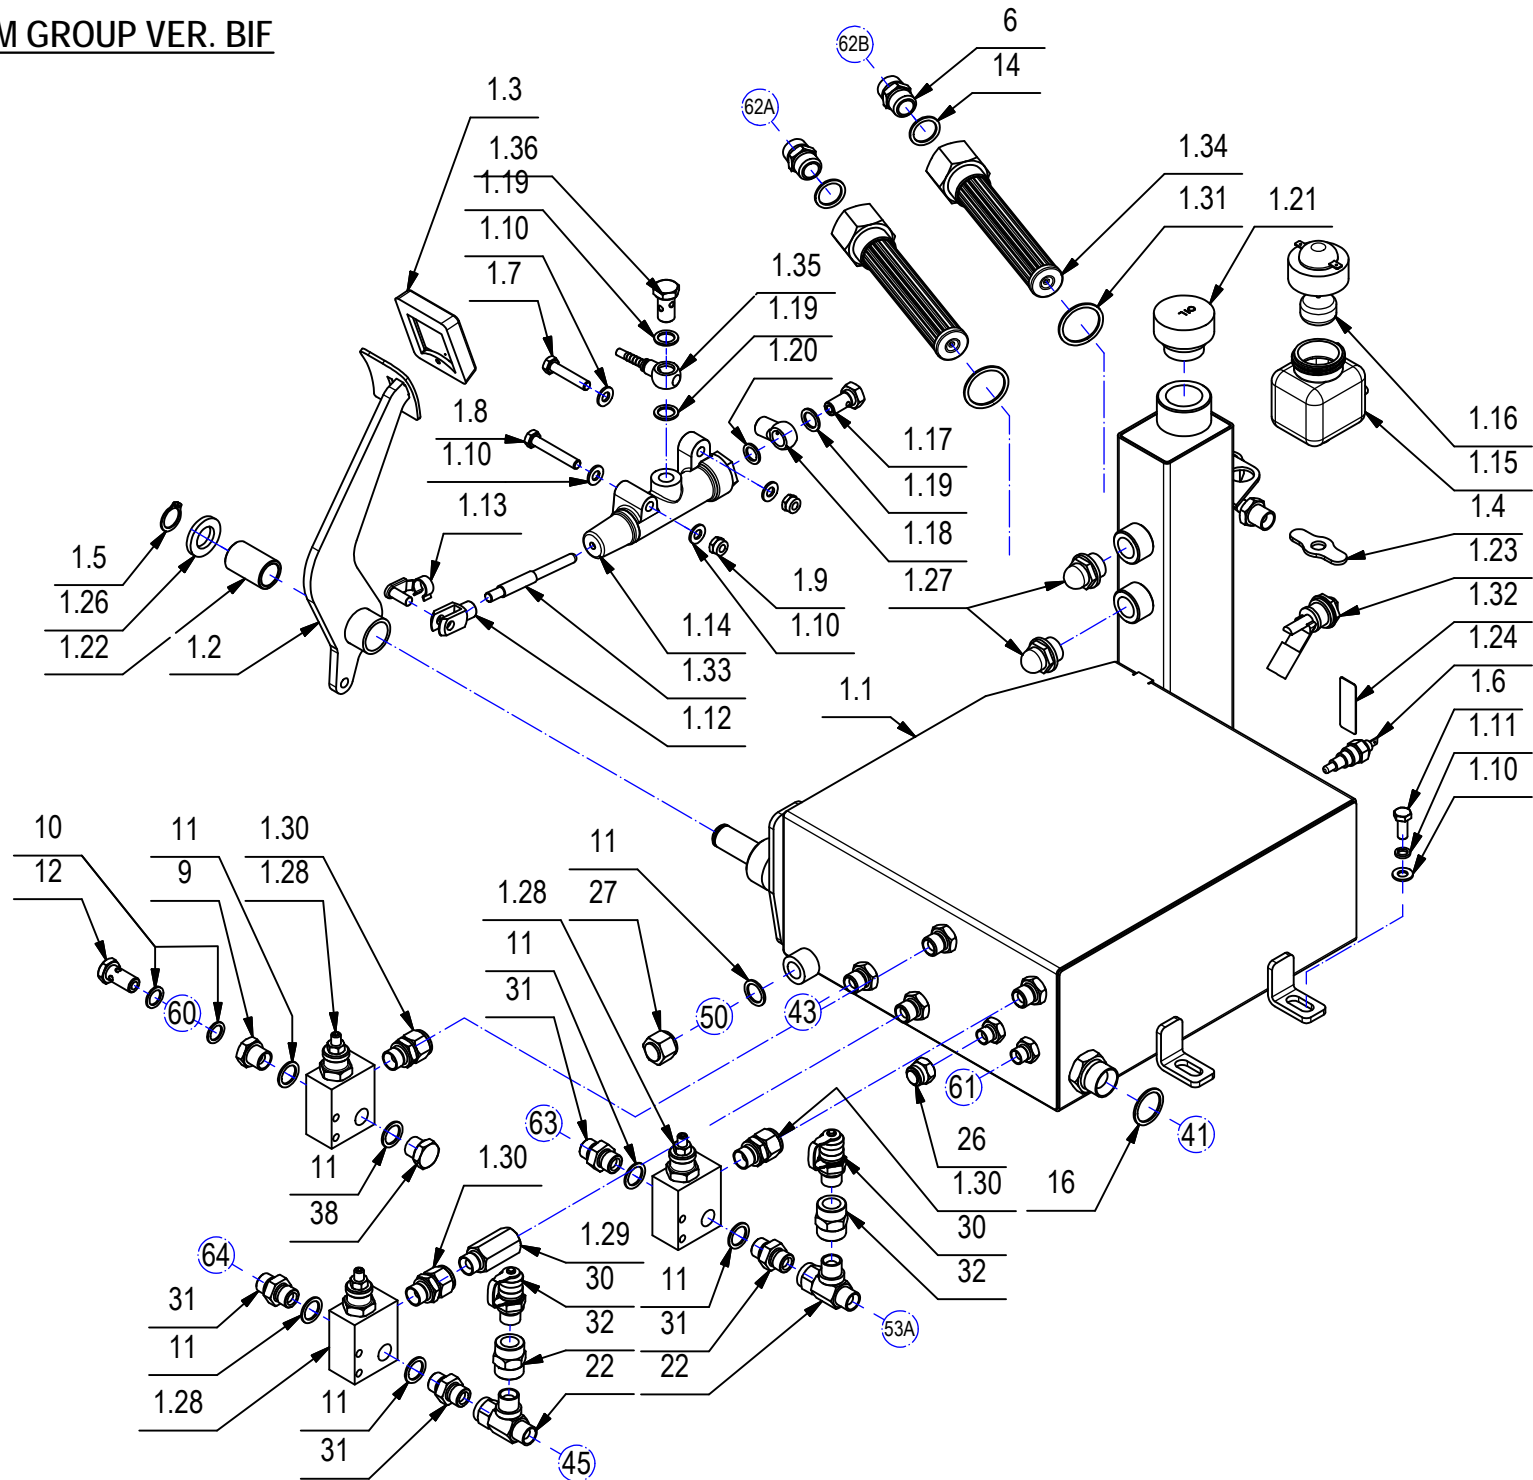

CR-17 HYDRAULIC SYSTEM GROUP VER. BIF

CR-17 HYDRAULIC SYSTEM GROUP VER. BIF

17

POS.	CODE	Q.TY	DENOMINATION	POS.	CODE	Q.TY	DENOMINATION	POS.	CODE	Q.TY	DENOMINATION
1	218915	1	HYDRAULIC OIL TANK GROUP	3	412436	4	WASHER	41	430719	1	PIPE
				4	416204	1	FITTING	42	430743	1	PIPE
1.1	218911	1	OIL TANK	5	416225	3	NIPPLE	43	430744	1	PIPE
1.2	218913	1	PEDAL	6	416226	6	NIPPEL	44	430745	1	PIPE
1.3	400119	1	PEDAL COVER	7	416227	1	NIPPLE	45	430746	1	PIPE
1.4	405955	1	SUPPORT PLATE	8	416231	4	NIPPEL	46	430748	2	PIPE
1.5	408356	1	SEEGER RING	9	416235	5	NIPPLE	47	430749	1	PIPE
1.6	408670	4	SCREW	10	416238	27	WASHER	48	430750	1	PIPE
1.7	408679	1	SCREW	11	416239	36	WASHER	49	430751	2	PIPE
1.8	408682	1	SCREW	12	416240	7	SCREW HOLES	50	430754	1	PIPE
1.9	409085	2	LOCK NUT	13	416241	2	FITTING	51	430755	1	PIPE
1.10	409175	8	WASHER	14	416242	15	WASHER	52	430756	2	PIPE
1.11	409181	4	LOCK WASHER	15	416247	2	FITTING	53	430757	2	PIPE
1.12	410452	1	FORK	16	416248	3	WASHER	54	430758	1	PIPE
1.13	410459	1	PIN	17	416254	2	FITTING	55	430759	1	PIPE
1.14	410501	1	HYDRAULIC BRAKE PUMPS	18	426722	3	FITTING	56	430761	1	PIPE
1.15	410502	1	OIL TANK BRAKES	19	426726	2	FITTING	57	430762	1	PIPE
1.16	410503	1	LEVEL PLUG	20	426729	1	LINK	58	430763	1	PIPE
1.17	410506	1	FITTING	21	426738	2	FITTING	59	430764	1	PIPE
1.18	410507	1	FITTING	22	426745	4	FITTING	60	430765	1	PIPE
1.19	410509	3	GASKET	23	426748	1	FITTING	61	430766	1	PIPE
1.20	410510	1	GASKET	24	426750	1	FITTING	62	430768	2	PIPE
1.21	416223	1	PLUG	25	426751	1	NIPPLE	63	430769	1	PIPE
1.22	425363	1	BUSHING	26	426757	1	FITTING	64	430770	1	PIPE
1.23	425365	1	LEVEL SWITCH	27	426758	1	PLUG	65	430772	2	PIPE
1.24	425366	1	THERMOSTAT	28	426759	1	FITTING	66	430770	1	PIPE
1.26	425421	1	SPACER	29	426761	6	SCREW				
1.27	425422	2	INDICATOR	30	426763	2	FITTING				
1.28	425953	3	VALVE	31	427761	10	FITTING				
1.29	426724	1	COLUMN	32	431016	2	FITTING				
1.30	426729	3	LINK	33	431017	2	FITTING				
1.31	426756	2	WASHER	34	431018	2	FITTING				
1.32	427613	1	THERMOMETER	35	431019	1	FITTING				
1.33	430360	1	ROD	36	431020	2	FITTING				
1.34	430361	2	CLEANER	37	431021	4	FITTING				
1.35	431063	1	FITTING	38	431030	1	COVER				
1.36	425371	1	SCREW	39	426732	1	FITTING				
2	411993	1	FITTING	40	426661	1	PIPE