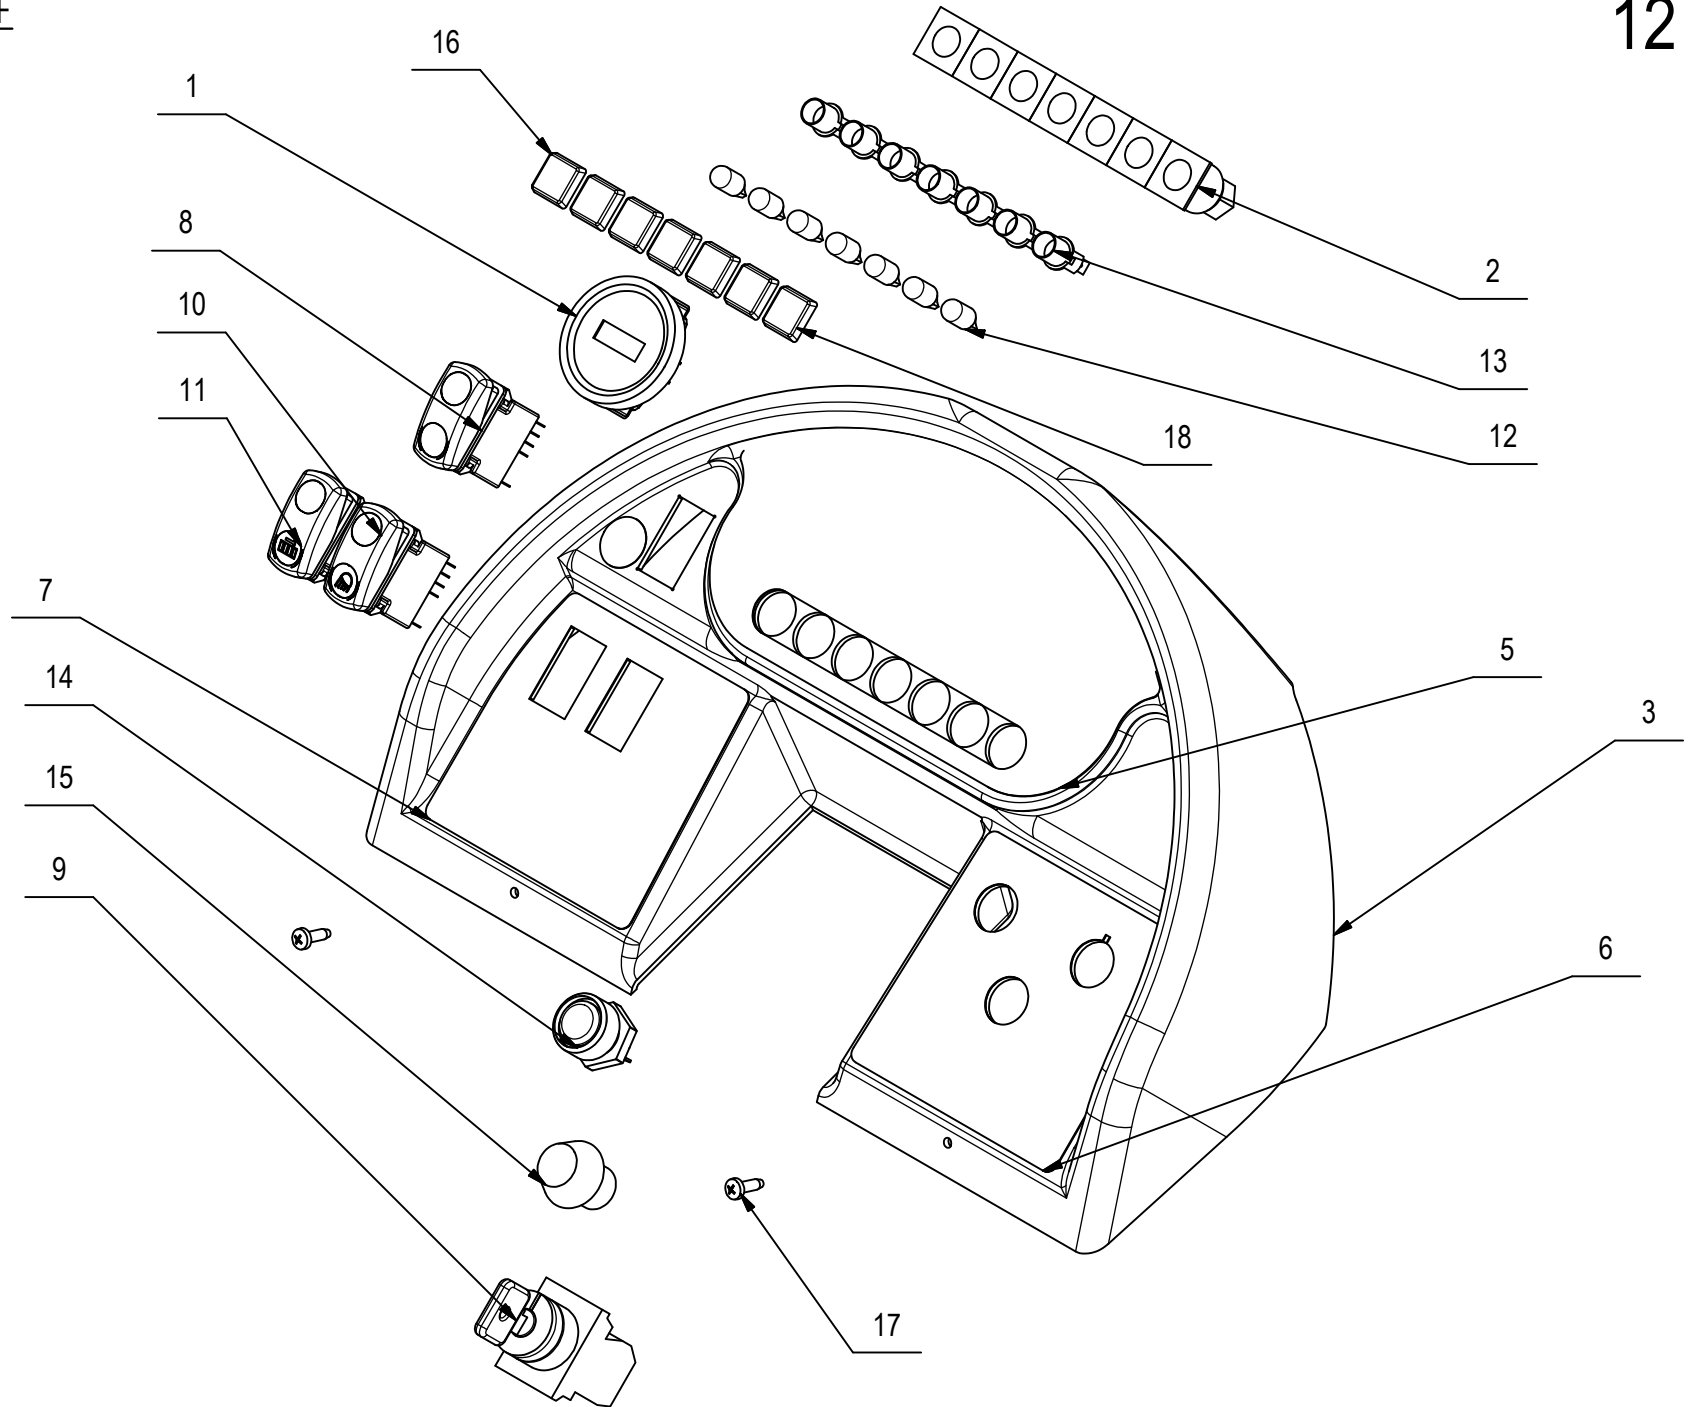

CR-12 DASHBOARD VER. BIF

12

CR-12 DASHBOARD VER. BIF

12

POS.	CODE	Q.TY	DENOMINATION
1	411817	1	HOURL METER
2	409552	7	BODY SIGNAL LAMP
3	434277	1	DASHBOARD
4	432612	1	DECAL
5	434276	1	DECAL
6	424892	1	DECAL
7	428949	1	DECAL
8	220290	1	INTERRUPTER
9	430673	1	INTERRUPTER
10	430677	1	INTERRUPTER
11	430678	1	INTERRUPTER
12	409532	7	LAMP
13	409574	7	LAMP HOLDER
14	409782	1	PUSH BUTTON
15	430674	1	PUSH-BUTTON
16	436843	6	GLASS RED LIGHT
17	418277	4	SELF-TAPPING SCREW
462	409554	1	GLASS