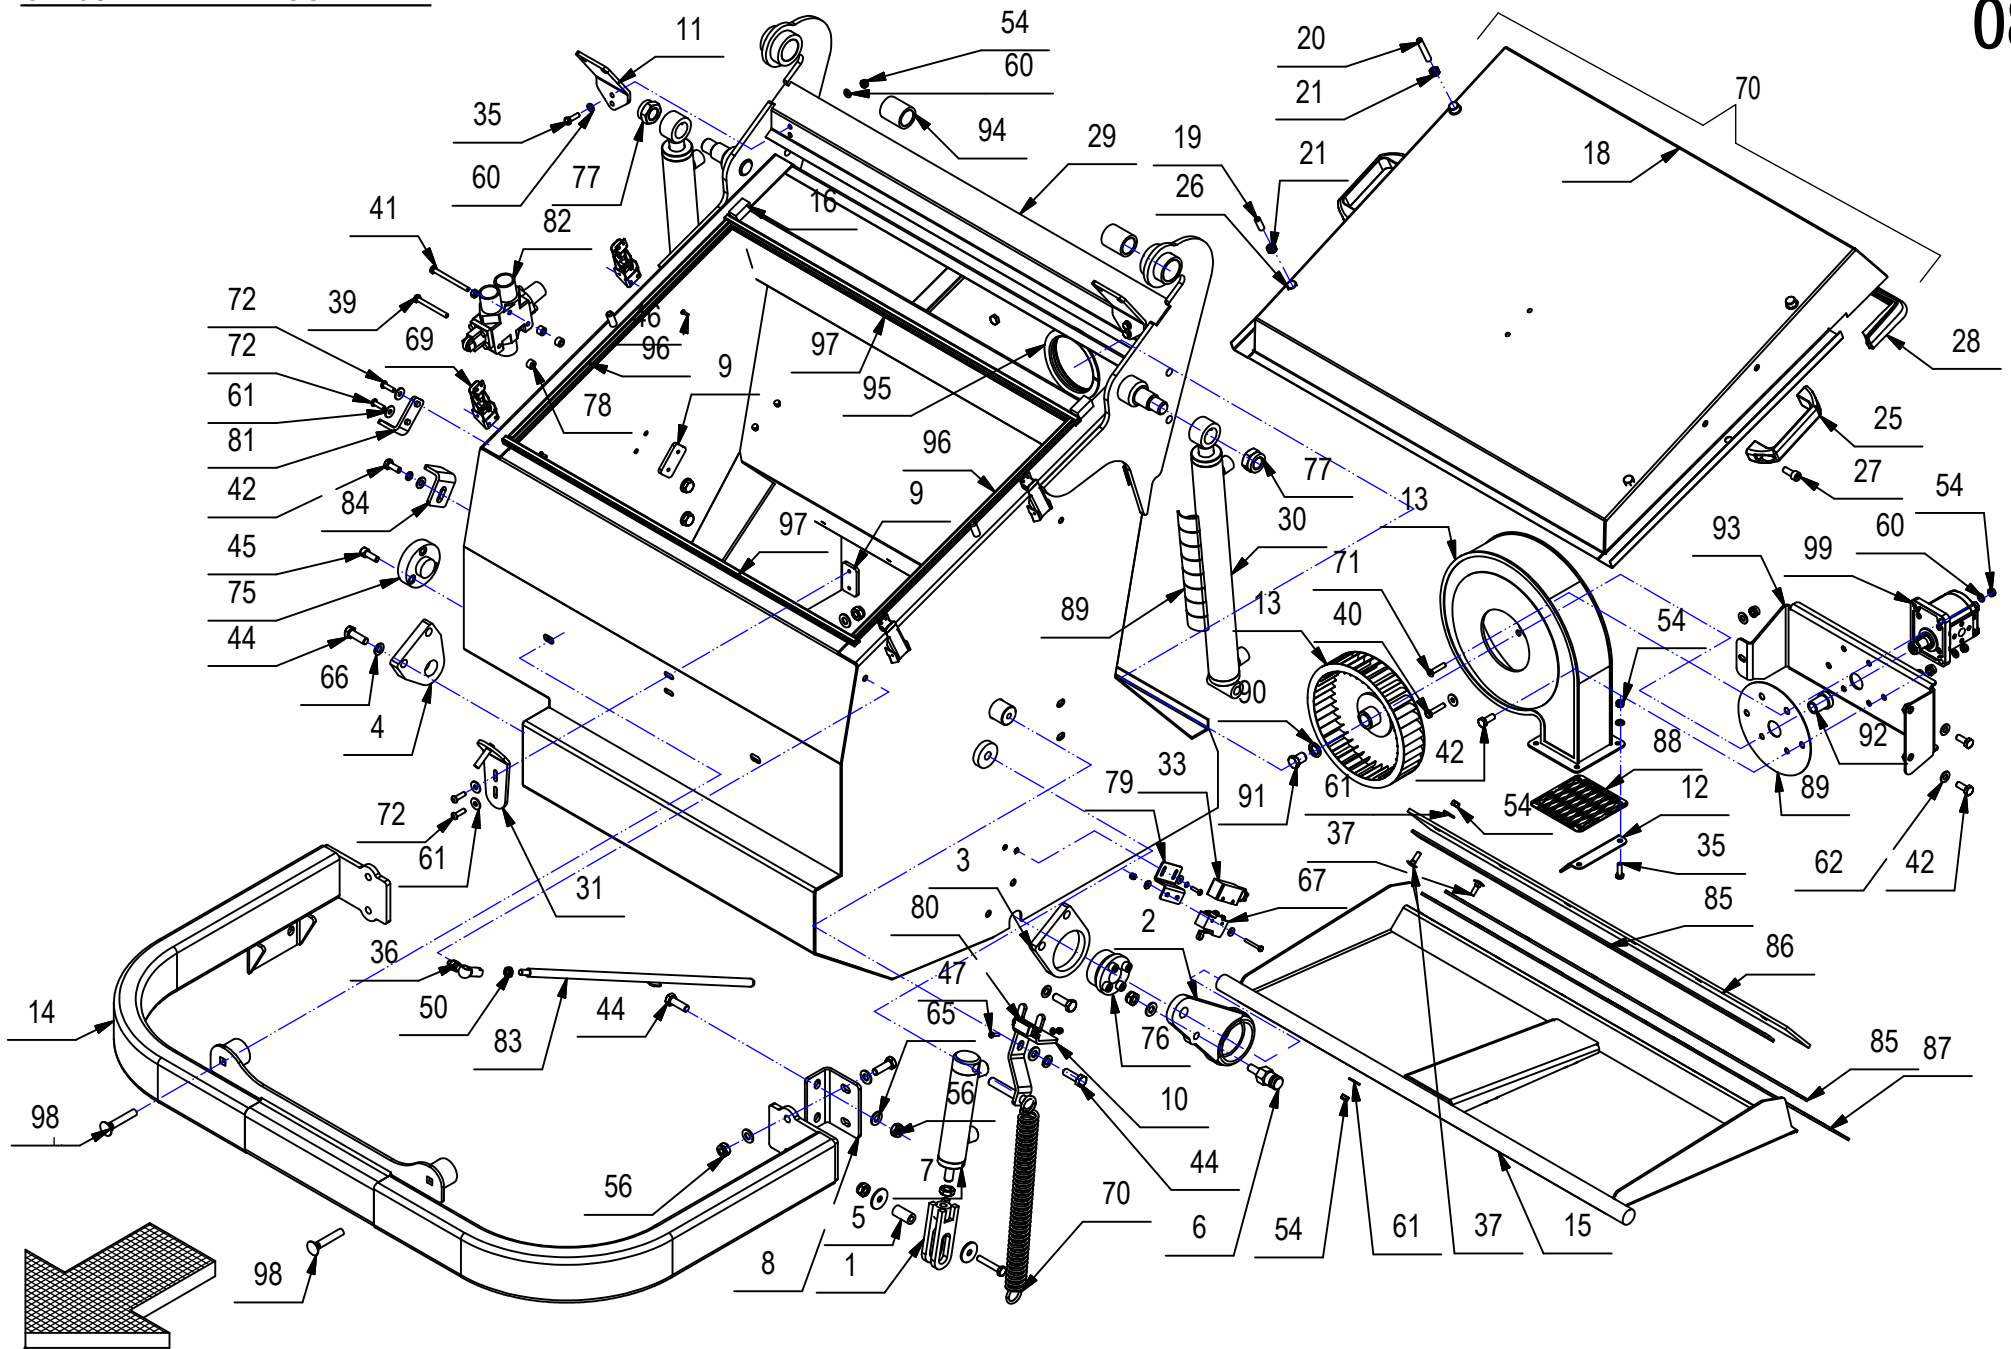

CR-08 DRAWER ASSEMBLY

08

CR-08 DRAWER ASSEMBLY

POS.	CODE	Q.TY	DESCRIPTION	POS.	CODE	Q.TY	DESCRIPTION	POS.	CODE	Q.TY	DESCRIPTION
1	215381	1	FORK	39	408658	2	SCREW	77	425227	2	LOCK NUT
2	215394	1	LEVER	40	408659	2	SCREW	78	426126	3	SPACER
3	215398	1	SUPPORT	41	408661	1	SCREW	79	426175	1	SUPPORT
4	215399	1	SUPPORT	42	408670	5	SCREW	80	427575	1	MAGNET
5	215431	1	BUSHING	43	408681	1	SCREW	81	429467	1	FORK
6	215432	1	PIN	44	408712	13	SCREW	82	429623	1	SWITCHMAN
7	215444	1	CYLINDER	45	408817	3	SCREW	83	429751	1	ROD
8	215445	2	SUPPORT	46	408838	8	SCREW	84	429754	1	BLADE
9	215479	2	PLAQUE	47	408846	4	SCREW	85	429790	2	BLADE
10	216990	1	COUPLING	48	408885	1	SCREW	86	429791	1	RUBBER
11	218535	2	FLANGE	49	409040	1	NUT	87	429792	1	RUBBER
12	218536	1	DEFLECTOR	50	409054	1	NUT	88	429794	1	SUPPORT
13	218537	1	FAN	51	409067	1	NUT	89	429796	1	WASHER
14	218560	1	BUMPER	52	409077	8	LOCK NUT	90	429797	1	SPACER
15	218563	1	PANEL	53	409078	4	LOCK NUT	91	429800	1	SPECIAL NUT
16	218751	2	PROFILE	54	409082	24	LOCK NUT	92	429801	1	HUB
17	218756	1	CHEST	55	409085	3	LOCK NUT	93	429802	1	SUPPORT
18	218755	1	CHEST	56	409090	12	LOCK NUT	94	429820	2	BUSHING
19	408913	2	DOWEL	57	409139	8	WASHER	95	430023	1	PROFILE
20	408917	2	DOWEL	58	409142	4	WASHER	96	430024	2	PROFILE
21	409054	4	NUT	59	409144	6	WASHER	97	430025	2	PROFILE
22	409085	4	LOCK NUT	60	409156	20	WASHER	98	430028	2	SCREW
23	409175	4	WASHER	61	409160	18	WASHER	99	430703	1	MOTOR
24	409832	4	CAP	62	409175	6	WASHER				
25	410272	2	HANDLE	63	409180	2	WASHER				
26	410549	4	INSERT	64	409181	1	LOCK WASHER				
27	415767	4	SCREW	65	409191	20	WASHER				
28	430026	1	PROFILE	66	409196	5	LOCK WASHER				
29	218758	1	DRAWER	67	409493	1	MICROSWITCH				
30	219090	2	CYLINDER	68	409834	2	CAP				
31	219130	1	HOOK	69	410329	4	HOOK				
32	219821	2	SHEATH	70	412122	1	SPRING				
33	400631	1	PROTECTION	71	415828	2	SCREW				
34	407663	2	SCREW	72	415855	4	SCREW				
35	407666	6	SCREW	73	415941	2	LOCK WASHER				
36	408465	1	ARTICULATION HEAD	74	416056	1	FAIRLEAD				
37	408622	12	SCREW	75	424973	1	BUSHING				
38	408641	2	SCREW	76	425010	1	LOCK RING