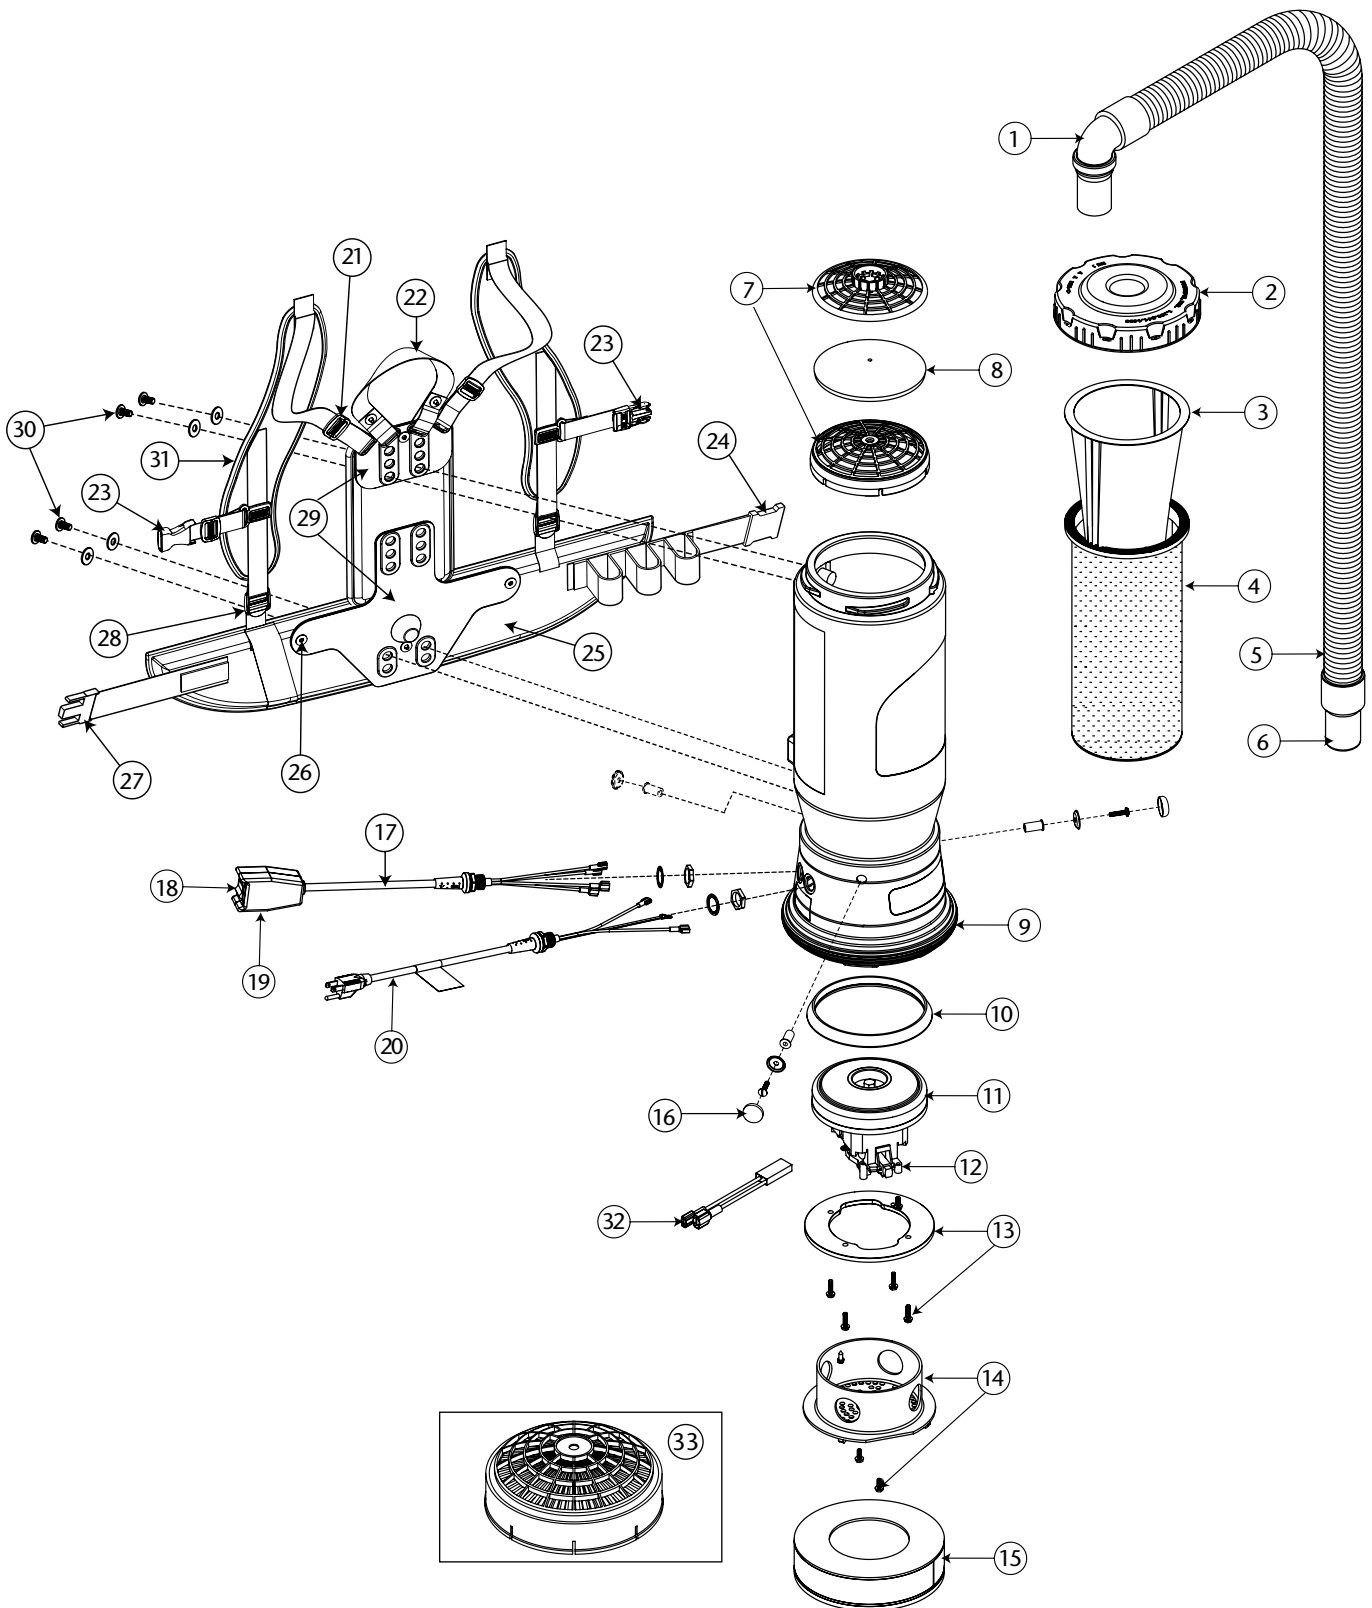

SUPER QUARTERVAC/ SUPER QUARTERVAC HEPA PARTS

SUPER QUARTERVAC/ SUPER QUARTERVAC HEPA PARTS

No.	Product Name	Qty	List Price
1	101928 Replacement Double Swivel Elbow Cuff (Black) 1½"	1 ea.	\$ 8.38
2	106073 Twist Cap (Purple)	1 ea.	26.68
3	100431 496 Sq. In. Intercept Micro Filter	10/pk	15.00
4	100564 Micro Cloth Filter	1 ea.	22.61
5	103048 Static-Dissipating Hose (Black) w/Cuffs 1½"	1 ea.	23.05
6	100694 Replacement Swivel Cuff (Black) 1½"	1 ea.	4.98
7	100030 Dome Filter w/Foam Media	1 ea.	7.28
8	100343 Foam Filter Media for Dome Filter	1 ea.	1.22
	101220 High Filtration Disk (optional)	2/pk	9.99
9	100586 Bottom Bumper	1 set	6.68
10	100014 Tetraseal	1 ea.	10.92
11	105162 Motor/Fan (120 V) w/Crimps (Domel)	1 ea.	109.15
	100379 Motor Ground Wire Clamp Set w/Screws	1 set	5.46
	100380 Motor Crimp Set: 5 Female, 3 Male, Ground Crimp Connector	1 set	9.70
12	105164 Carbon Brush Set (Domel Motor)	1 set	19.40
13	100335 Motor Compression Ring w/Screws	1 set	10.31
	100378 Compression Ring Screws: 4 Screws	1 set	2.73
14	105044 Motor Shroud Cover w/Screws: 2 Screws	1 set	20.79
15	105800 Sound Muffler	1 ea.	21.83
16	100368 Motor Mounting System Set: 3 Well Nuts, 3 Bolts, 3 Washers, 3 Covers	1 set	12.13
17	101714 Switch Cord w/Crimps	1 set	12.13
	101610 Switch Cord Assembly (includes: #18, 19, 20)	1 ea.	33.96
18	106066 On/Off Switch (must use with #106287)	1 ea.	6.60
	106287 Switch Box w/Velcro and Screws	1 ea.	16.28
19	101472 Switch Box w/Velcro and New Lamb Switch	1 set	21.83
20	100641 Power Cord (18" 14/3) Assembly	1 set	17.59
21	100358 Shoulder Strap Plastic Adjustment Buckle (Top)	1 ea.	.91
22	101737 Carry Handle w/Rivet and Washer Set	1 set	7.89
23	103627 Sternum Strap Buckles (Latch and Keeper)	1 set	1.94
24	103963 Waist Belt Keeper	1 ea.	6.68
25	100359 Waist Belt (includes: #24, 27)	1 ea.	36.38
26	100375 Barrel Nut Connection Set for Backplate (Replacement)	1 set	5.46
27	100364 Waist Belt Latch	1 ea.	6.68
28	100357 Shoulder Strap Plastic Adjustment Buckle (Bottom)	1 ea.	.91
29	105046 Backplate Assembly (includes: #26)	1 ea.	24.26
	100354 Strap Assembly Complete (includes: #21, 23, 24, 27, 28, 31)	1 set	48.51
	103166 Backplate System Complete (includes: #21, 22, 23, 24, 26, 27, 28, 29, 30, 31)	1 set	60.64
30	100716 Backplate (Black) Connection Set: 4 Screws w/Washers	1 set	12.13
31	100356 Shoulder Strap Assembly (includes: #21, 23, 28)	1 set	15.77
32	103476 Thermal Protector	1 ea.	13.30
33	106526 Replacement HEPA Dome Filter	1 ea.	9.99
	101678 50' Extension Cord (Not Shown)	1 ea.	27.50