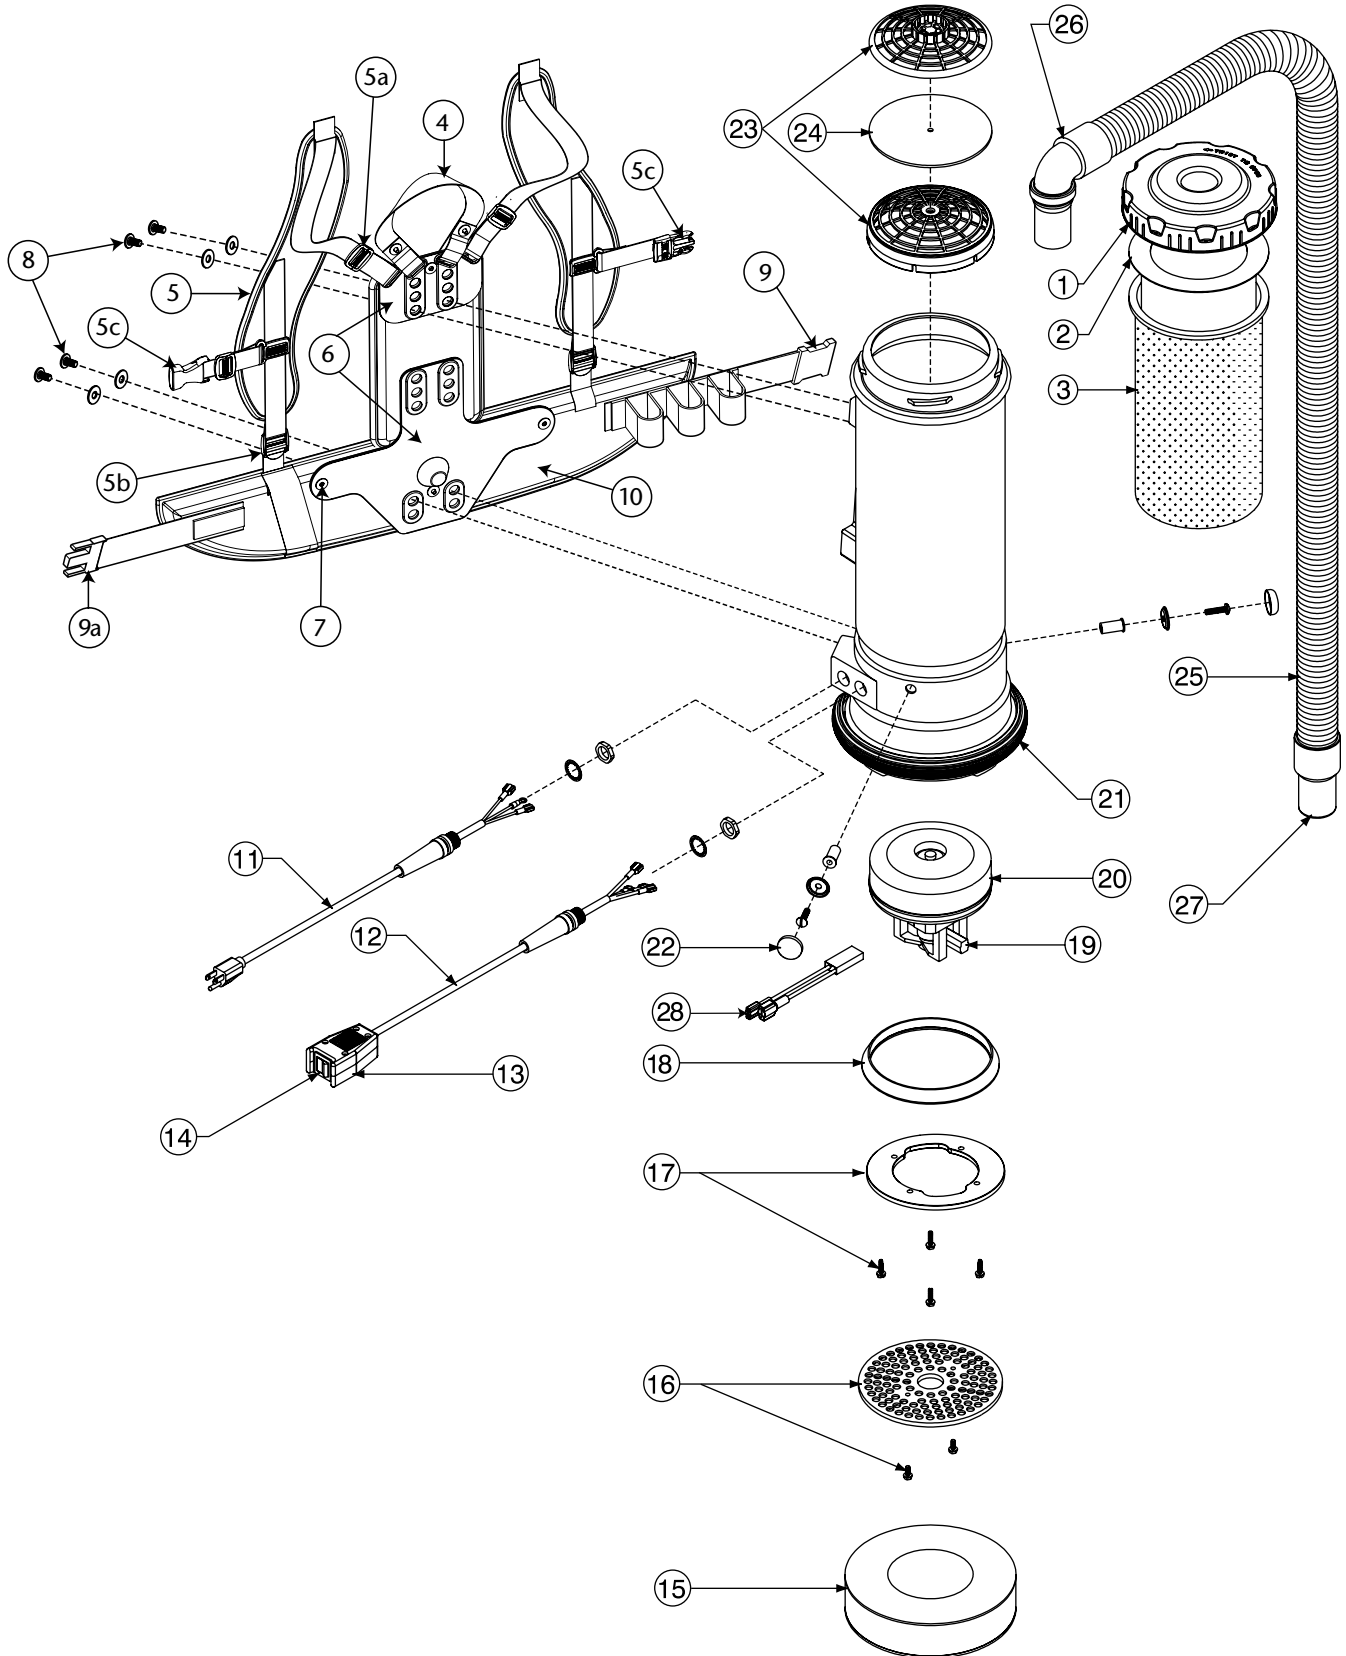

# QUARTERVAC PARTS

No.	Product Name	Qty	List Price
1	104273 Twist Cap (Black)	1 ea.	\$26.68
2	100431 496 Sq. In. Intercept Micro Filter	10/pk	15.00
3	100564 Micro Cloth Filter	1 ea.	22.61
4	101737 Carry Handle w/Rivet and Washer Set	1 set	7.89
5	100356 Shoulder Strap Assembly (includes: #5a, 5b, 5c)	1 set	15.77
5a	100358 Shoulder Strap Plastic Adjustment Buckle (Top)	1 ea.	.91
5b	100357 Shoulder Strap Plastic Adjustment Buckle (Bottom)	1 ea.	.91
5c	103627 Sternum Strap Buckles (Latch and Keeper)	1 set	1.94
6	105046 Backplate (includes: #7)	1 ea.	24.26
7	100375 Barrel Nut Connection Set for Backplate (Replacement)	1 set	5.46
8	100716 Backplate (Black) Connection Set: 4 Screws w/Washers	1 set	12.13
9	103963 Waist Belt Keeper	1 ea.	6.68
9a	100364 Waist Belt Latch	1 ea.	6.68
10	100359 Waist Belt (includes: #9, 9a)	1 ea.	36.38
	100354 Strap Assembly Complete (includes: #5, 5a, 5b, 5c, 9, 9a)	1 set	48.51
	103166 Backplate (Black) System Complete (includes: #4, 5, 5a, 5b, 5c, 6, 7, 8, 9, 9a)	1 set	60.64
11	100641 Power Cord (18" 14/3) Assembly	1 set	17.59
12	101714 Switch Cord w/Crimps	1 set	12.13
	101610 Switch Cord Assembly (includes: #12, 13, 14)	1 ea.	33.96
13	101472 Switch Box w/Velcro and New Lamb Switch	1 set	21.83
14	106066 On/Off Switch (must use with 106287)	1 ea.	6.60
	106287 Switch Box w/Velcro and Screws	1 ea.	16.28
15	100698 Sound Muffler	1 ea.	21.83
16	100352 Plastic Air Diffuser w/Screw Set: 2 Screws	1 set	10.31
17	100335 Motor Compression Ring w/Screws	1 set	10.31
	100378 Compression Ring Screws: 4 Screws	1 set	2.73
18	100014 Tetraseal	1 ea.	10.92
19	105697 Carbon Brush Set for QuarterVac Motor (Domel Motor)	1 set	19.40
	101531 Carbon Brush Set for QuarterVac Motor (Ametek Motor)	1 set	19.40
20	105721 Motor/Fan (120 V) w/Crimps (Domel)	1 ea.	71.56
	100379 Motor Ground Wire Clamp Set w/Screws	1 set	5.46
	100380 Motor Crimp Set: 5 Female, 3 Male, Ground Crimp Connector	1 set	9.70
21	100586 Bottom Bumper	1 set	6.68
22	100368 Motor Mounting System Set: 3 Well Nuts, 3 Bolts, 3 Washers, 3 Covers	1 set	12.13
23	100030 Dome Filter w/Foam Media	1 ea.	7.28
24	100343 Foam Filter Media for Dome Filter	1 ea.	1.22
	101220 High Filtration Disk (optional)	2/pk	9.99
25	103048 Static-Dissipating Hose (Black) w/Cuffs 1½"	1 ea.	23.05
26	101928 Replacement Double Swivel Elbow Cuff (Black) 1½"	1 ea.	8.38
27	100694 Replacement Swivel Cuff (Black) 1½"	1 ea.	4.98
28	103476 Thermal Protector	1 ea.	13.30
	101678 50' Extension Cord (Not Shown)	1 ea.	27.50