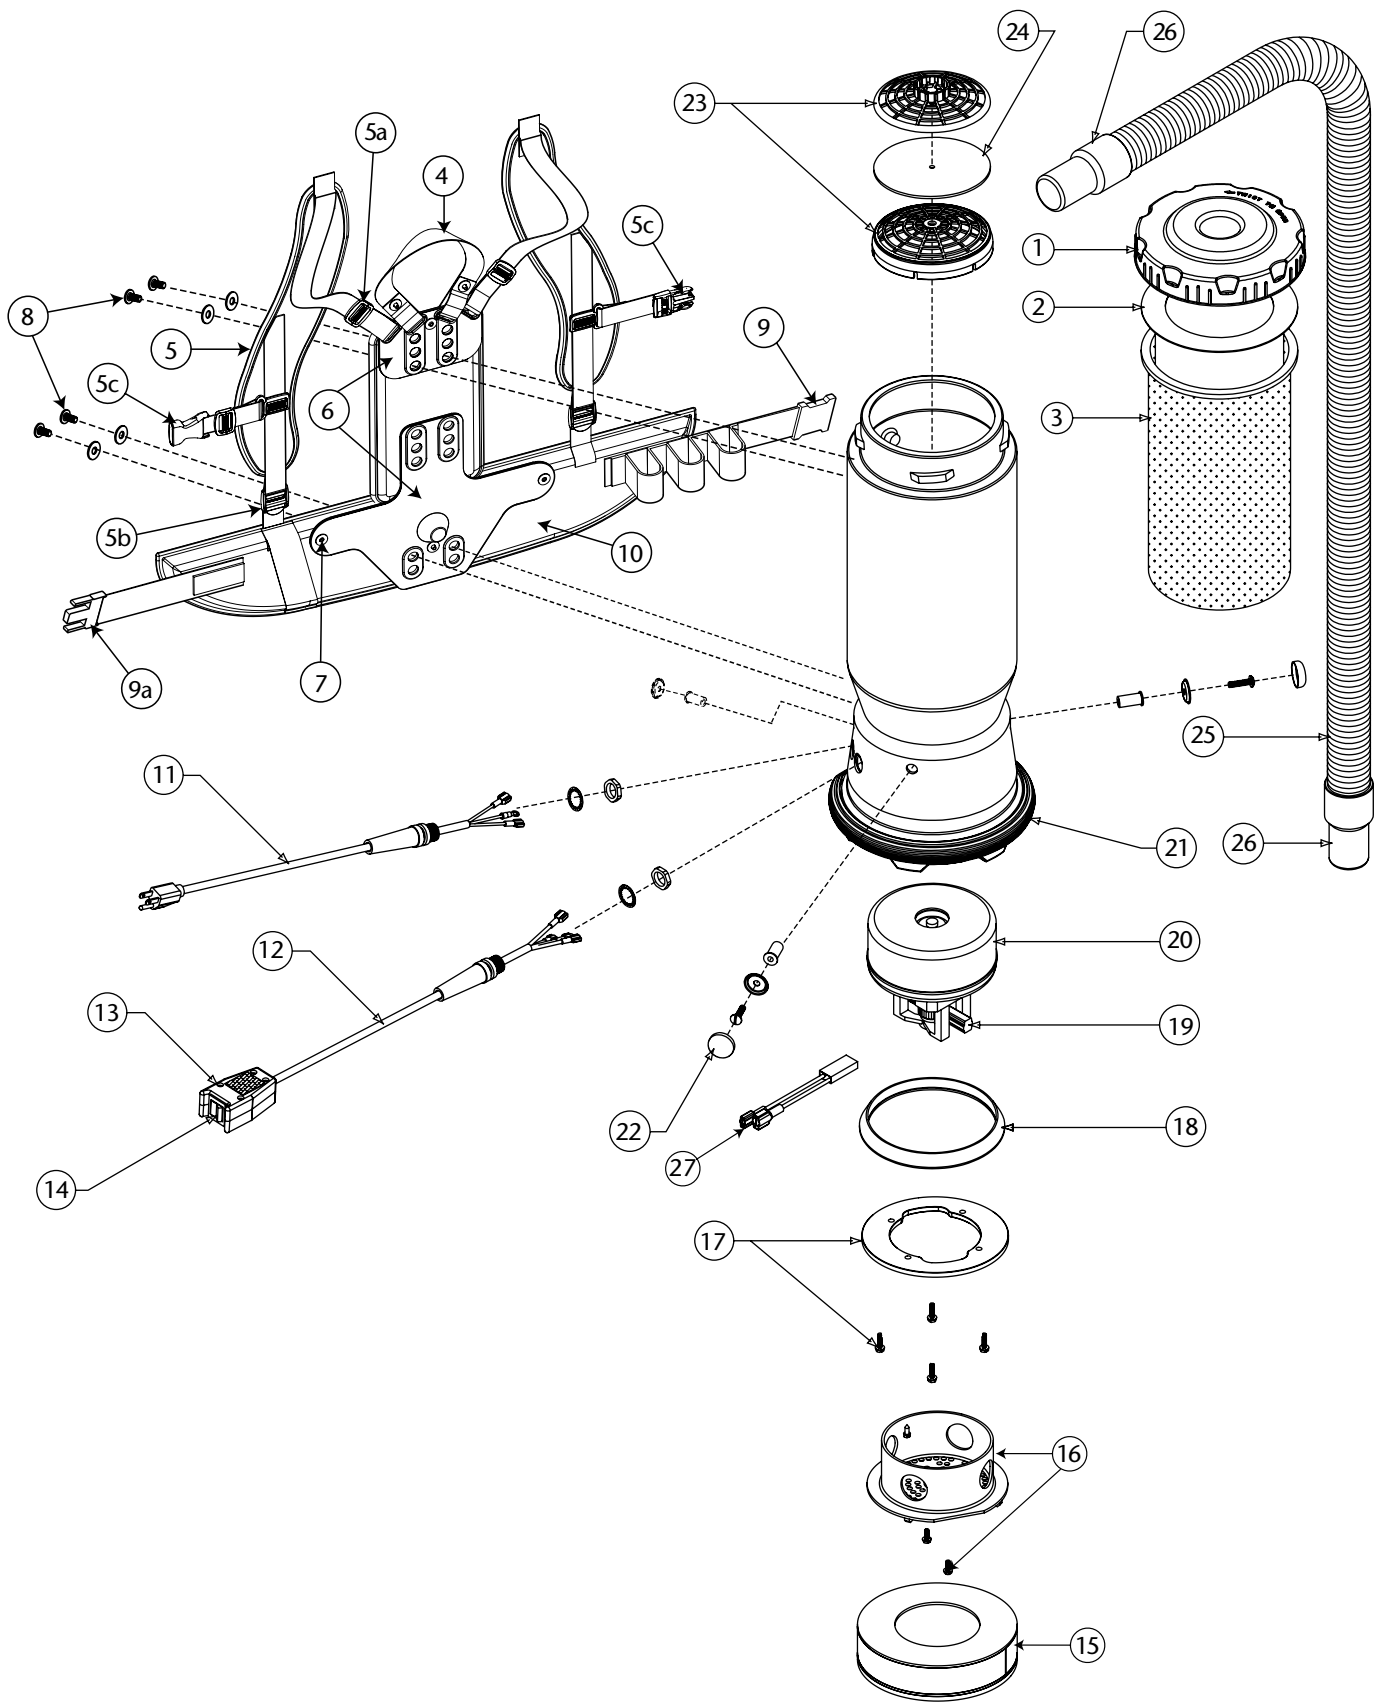

# PROVAC & AVIATIONVAC PARTS

No.	Product Name	Qty	List Price
1	104273 Twist Cap (Black)	1 ea.	\$ 26.68
2	100431 496 Sq. In. Intercept Micro Filter	10/pk	15.00
3	100564 Micro Cloth Filter	1 ea.	22.61
4	101737 Carry Handle w/Rivet and Washer Set	1 set	7.89
5	100356 Shoulder Strap Assembly (includes: #5a, 5b, 5c)	1 set	15.77
5a	100358 Shoulder Strap Plastic Adjustment (Top)	1 ea.	.91
5b	100357 Shoulder Strap Plastic Adjustment (Bottom)	1 ea.	.91
5c	103627 Sternum Strap Buckles (Latch and Keeper)	1 set	1.94
6	105046 Backplate (includes: #7)	1 ea.	24.26
7	100375 Barrel Nut Connection Set for Backplate (Replacement)	1 set	5.46
8	100716 Backplate (Black) Connection Set: 4 Screws w/Washers	1 set	12.13
9	103963 Waist Belt Keeper	1 ea.	6.68
9a	100364 Waist Belt Latch	1 ea.	6.68
10	100359 Waist Belt (includes: #9, 9a)	1 ea.	36.38
	100354 Strap Assembly Complete (includes: #5, 5a, 5b, 5c, 9, 9a, 10)	1 set	48.51
	103166 Backplate System Complete (includes: #4, 5, 5a, 5b, 6, 7, 8, 9, 9a, 10)	1 set	60.64
11	100641 Power Cord (18" 14/3) Assembly	1 set	17.59
12	101610 Switch Cord Assembly Complete (includes: #12, 13, 14)	1 set	33.96
	101714 Switch Cord w/Crimps	1 ea.	12.13
	101715 Switch Cord w/Crimps (AviationVac)	1 ea.	12.13
	101717 Switch Cord Assembly Complete w/Switch and Box (AviationVac)	1 ea.	33.96
13	101472 Switch Box w/Velcro and New Lamb Switch	1 set	21.83
14	106066 On/Off Switch (Must be Used with 106287)	1 ea.	6.60
	106287 Switch Box w/Velcro and Screws	1 ea.	16.28
15	105800 Sound Muffler	1 ea.	21.83
16	105044 Motor Shroud Cover with Screws (2 Screws)	1 set	20.79
17	100335 Motor Compression Ring w/Screws	1 set	10.31
	100378 Compression Ring Screw Set: 4 Screws	1 set	2.73
18	100014 Tetraseal	1 ea.	10.92
19	105697 Carbon Brush Set for ProVac Motor (Domel Motor)	1 set	19.40
	100424 Carbon Brush Set for ProVac Motor (Ametek Motor)	1 set	15.77
	100173 Carbon Brush Set for 400 Hz Motor (AviationVac)	1 set	43.90
20	105720 Motor/Fan (120 V) w/Crimps for ProVac	1 ea.	83.69
	100171 Motor/Fan w/Rectifier and Crimps (400Hz) (ProVac AviationVac)	1 set	115.22
	100174 Motor Rectifier (ProVac AviationVac)	1 ea.	26.68
	100379 Motor Ground Connection and Wire Clamp Set w/Screws	1 set	5.46
	100380 Motor Crimp Set: 5 Female, 3 Male, Ground Crimp Connector	1 set	9.70
21	100586 Bottom Bumper	1 ea.	6.68
22	100368 Motor Mounting System Set: 3 Well Nuts, 3 Bolts, 3 Washers, 3 Covers	1 set	12.13
23	100030 Dome Filter w/Foam Media	1 ea.	7.28
24	100343 Foam Filter Media for Dome Filter	1 ea.	1.22
	101220 High Filtration Disk (Optional)	2/pk	9.99
25	100505 Static-Dissipating Hose (Black) w/Cuffs 1½"	1 ea.	24.20
	103237 Static-Dissipating Hose (AviationVac) 1¼" (Black)	1 ea.	24.20
26	100694 Replacement Swivel Cuff (Black) 1½"	1 ea.	4.98
	102715 Replacement Double Swivel Elbow Cuff 1¼" (Black) (AviationVac)	1 ea.	8.43
	103279 Replacement Swivel Cuff 1¼" (Black) (AviationVac)	1 ea.	6.18
27	103476 Thermal Protector	1 ea.	13.30
	101678 50' Extension Cord (Not Shown)	1 ea.	27.50