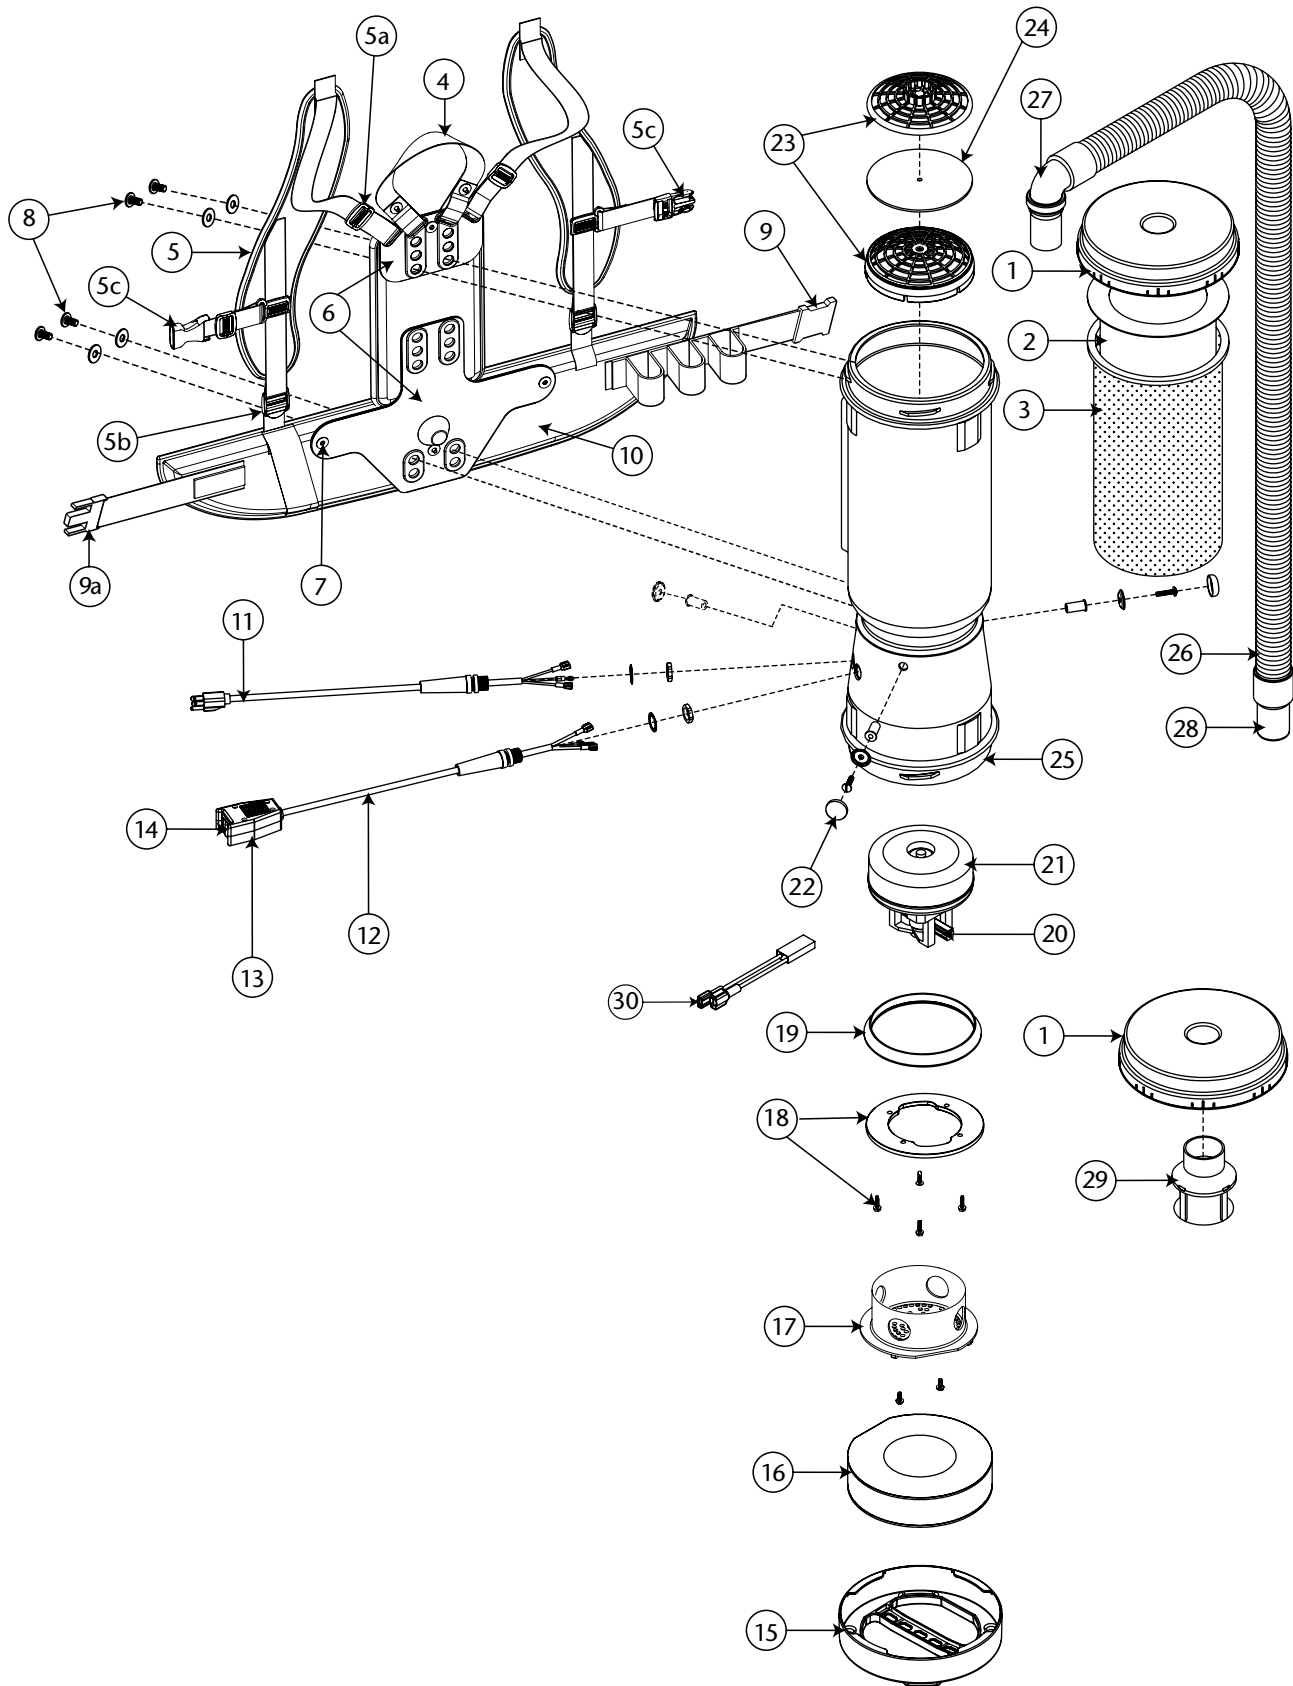

# MEGAVAC PARTS

No.	Product Name	Qty	List Price
1	100320 Twist Cap (Black)	1 ea.	\$ 31.53
2	100331 698 Sq. In. Intercept Micro Filter	10/pk	20.00
3	100565 Micro Cloth Filter	1 ea.	27.37
4	101737 Carry Handle w/Rivet and Washer Set	1 set	7.89
5	100356 Shoulder Strap Assembly (includes: #5a, 5b, 5c)	1 set	15.77
5a	100358 Shoulder Strap Plastic Adjustment Buckle (Top)	1 ea.	.91
5b	100357 Shoulder Strap Plastic Adjustment Buckle (Bottom)	1 ea.	.91
5c	103627 Sternum Strap Buckles (Latch and Keeper)	1 set	1.94
6	105046 Backplate (includes: #7)	1 ea.	24.26
7	100375 Barrel Nut Connection Set for Backplate (Replacement)	1 set	5.46
8	100374 Backplate Connection Set: 4 Screws w/Washers, Stand Offs	1 set	12.13
9	103963 Waist Belt Keeper	1 ea.	6.68
9a	100364 Waist Belt Latch	1 ea.	6.68
10	100359 Waist Belt (includes: #9, 9a)	1 ea.	36.38
	100354 Strap Assembly Complete (includes: #5, 5a, 5b, 5c, 9, 9a)	1 set	48.51
	103166 Backplate System Complete (includes: #4, 5, 5a, 5b, 5c, 6, 7, 8, 9, 9a)	1 set	60.64
11	100641 Power Cord (18" 14/3) Assembly	1 set	17.59
12	101610 Switch Cord Assembly (includes: #12,13,14)	1 set	33.96
	101714 Switch Cord w/Crimps	1 ea.	12.13
13	101472 Switch Box w/Velcro and New Lamb Switch	1 set	21.83
14	106066 On/Off Switch (must use with #106287)	1 ea.	6.60
	106287 Switch Box w/Velcro and Screws	1 ea.	16.28
15	105070 Bottom Twist Cap (Black)	1 ea.	36.38
16	100597 Sound Muffler	1 ea.	21.83
17	105044 Motor Shroud Cover w/Screws	1 set	20.79
18	100335 Motor Compression Ring w/Screws	1 set	10.31
	100378 Compression Ring Screw Set: 4 Screws	1 set	2.73
19	100014 Tetraseal	1 ea.	10.92
20	105164 Carbon Brush Set for MegaVac Motor (Domel Motor)	1 set	19.40
	101720 Carbon Brush Set for MegaVac Motor (Ametek Motor)	1 set	19.40
21	105162 Motor/Fan (120V) w/Crimps for MegaVac (Domel Motor)		109.15
	100379 Motor Ground and Wire Clamp Set w/Screws	1 set	5.46
	100380 Motor Crimp Set: 5 Female, 3 Male, Ground Crimp Connector	1 set	9.70
22	100368 Motor Mounting System Set: 3 Well Nuts, 3 Bolts, 3 Washers, 3 Covers	1 set	12.13
23	100030 Dome Filter w/Foam Media	1 ea.	7.28
24	100343 Foam Filter Media for Dome Filter	1 ea.	1.22
	101220 High Filtration Disk (optional)	2/pk	9.99
25	104998 Bottom Twist Cap Gasket	1 ea.	8.49
26	103048 Static-Dissipating Hose w/Cuffs (Black)	1 ea.	23.05
27	101928 Replacement Double Swivel Elbow Cuff (Black)	1 ea.	8.38
28	100694 Replacement Swivel Cuff (Black) 1½"	1 ea.	4.98
29	101543 Filter Guard (Optional)	1 ea.	8.93
30	103476 Thermal Protector	1 ea.	13.30
	101678 50' Extension Cord (Not Shown)	1 ea.	27.50