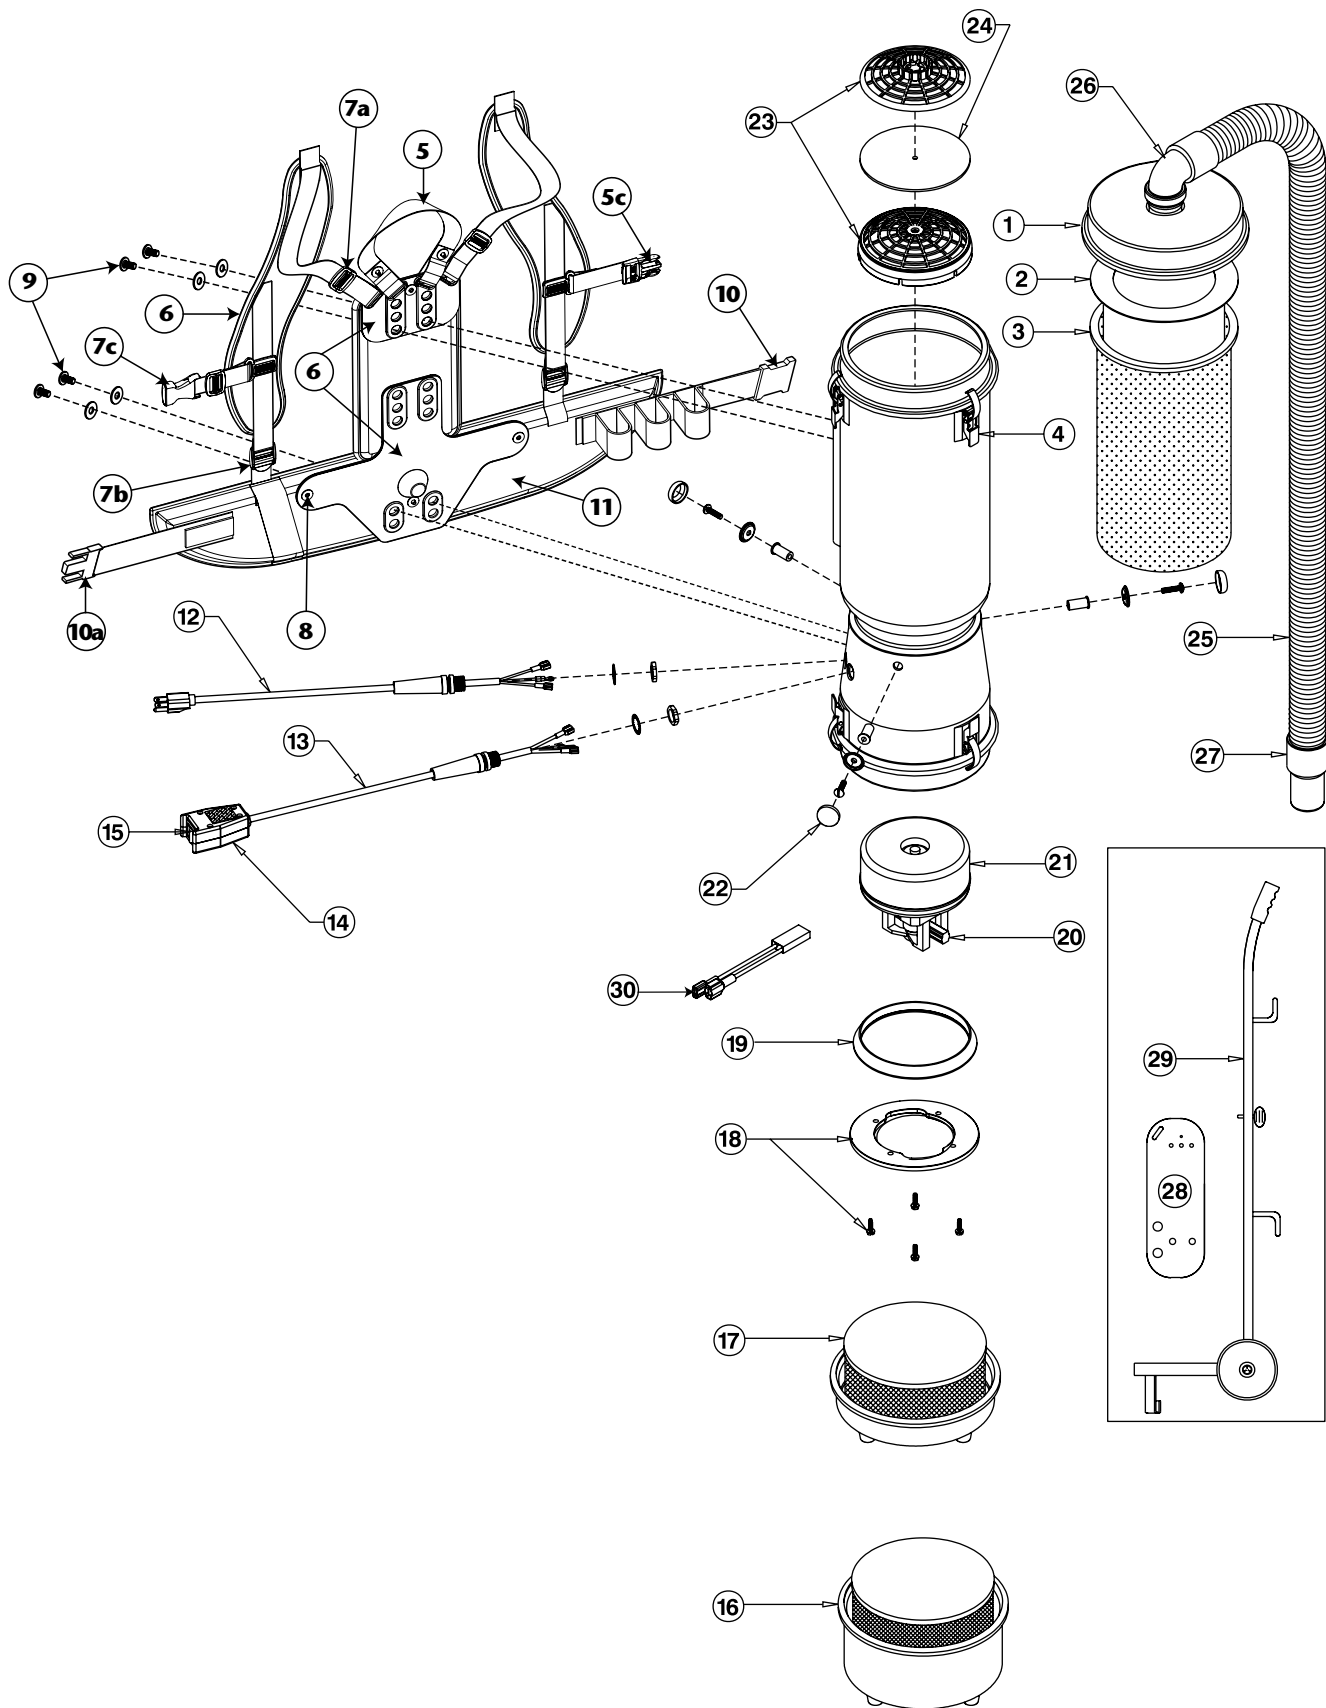

LINEVACER PARTS

LINEVACER PARTS

No.	Product Name	Qty	List Price
1	104276 Latch Cap w/Cuff (Black)	1 ea.	\$ 35.78
2	100291 698 Sq. In. Intercept Micro Filter	10/pk	29.95
3	100565 Micro Cloth Filter	1 ea.	27.37
4	100286 Top or Bottom Cap Latch Set: 3 Latches, 3 Locks w/6 Fastening Rivets, 6 Washers	1 set	22.24
5	101737 Carry Handle w/Rivet and Washer Set	1 set	7.89
6	100356 Shoulder Strap Assembly (includes: #7a, 7b, 7c)	1 set	15.77
7	105046 Backplate (includes: #8)	1 ea.	24.26
7a	100358 Shoulder Strap Plastic Adjustment (Top)	1 ea.	.91
7b	100357 Shoulder Strap Plastic Adjustment (Bottom)	1 ea.	.91
7c	103627 Sternum Strap Buckles (Latch and Keeper)	1 set	1.94
8	100375 Barrel Nut Connection Set for Backplate (Replacement)	1 set	5.46
9	100374 Backplate Connection Set: 4 Screws w/Washers, Stand Offs	1 set	12.13
10	103963 Waist Belt Keeper	1 ea.	6.68
10a	100364 Waist Belt Latch	1 ea.	6.68
11	100359 Waist Belt (includes: #10, 10a)	1 ea.	36.38
	100354 Strap Assembly Complete (includes: #6, 7a, 7b, 7c, 10, 10a)	1 set	48.51
	103166 Backplate System Complete (includes: #5, 6, 7, 7a, 7b, 7c, 8, 9, 10, 10a)	1 set	60.64
12	100641 Power Cord (18" 14/3) Assembly Complete	1 set	17.59
	100299 15' Cart power Supply Cord Complete w/Crimps (100279, 100282)	1 set	36.38
13	101610 Switch Cord Assembly 120V (includes: #13, 14, 15)	1 set	33.96
	101714 Switch Cord w/Crimps	1 ea.	12.13
	101716 26" Switch Cord Assembly Complete 120V	1 set	36.38
14	101472 Switch Box w/Velcro and New Lamb Switch	1 set	21.83
	101718 Switch Box w/Belt Clip (for cart) (100279, 100282)	1 set	24.26
15	106066 On/Off Switch (must use with #106287)	1 ea.	6.60
	106287 Switch Box w/Velcro and Screws	1 ea.	16.28
16	104275 ULPA Filter Assembly Complete w/Bottom Cap (100280, 100282)	1 set	266.81
17	104274 HEPA Filter Assembly Complete w/Bottom Cap (100277, 100279)	1 set	224.36
18	100335 Motor Compression Ring w/Screws	1 set	10.31
	100378 Compression Ring Screw Set: 4 Screws	1 set	2.73
19	100014 Tetraseal	1 ea.	10.92
20	105697 Carbon Brush Set for LineVacer Motor (Domel Motor)	1 set	19.40
	100424 Carbon Brush Set for LineVacer Motor (Ametek Motor)	1 set	15.77
21	105720 Motor/Fan (120 V) w/Crimps (Domel)	1 ea.	83.69
	100380 Motor Crimp Set: 5 female, 3 Male and a Ground Crimp Connector	1 set	9.70
	100379 Motor Ground, Wire Clamp Set w/Screws	1 set	5.46
22	100368 Motor Mounting System Set: 3 Well Nuts, 3 Bolts, 3 Washers, 3 Covers	1 set	12.13
23	100030 Dome Filter w/Foam Media	1 ea.	7.28
24	100343 Foam Filter Media for Dome Filter	1 ea.	1.22
25	103048 Static-Dissipating Hose w/Cuffs (Black)	1 ea.	23.05
26	101928 Replacement Double Swivel Elbow Cuff (Black)	1 ea.	8.38
27	100694 Replacement Swivel Cuff (Black) 1 1/2"	1 ea.	4.98
28	100718 Cart Plate for Cart Assembly	1 ea.	20.01
29	100287 LineVacer Cart Assembly Complete	1 set	209.00
30	103476 Thermal Protector	1 ea.	13.30
	101678 50' Extension Cord (Not Shown)	1 ea.	27.50