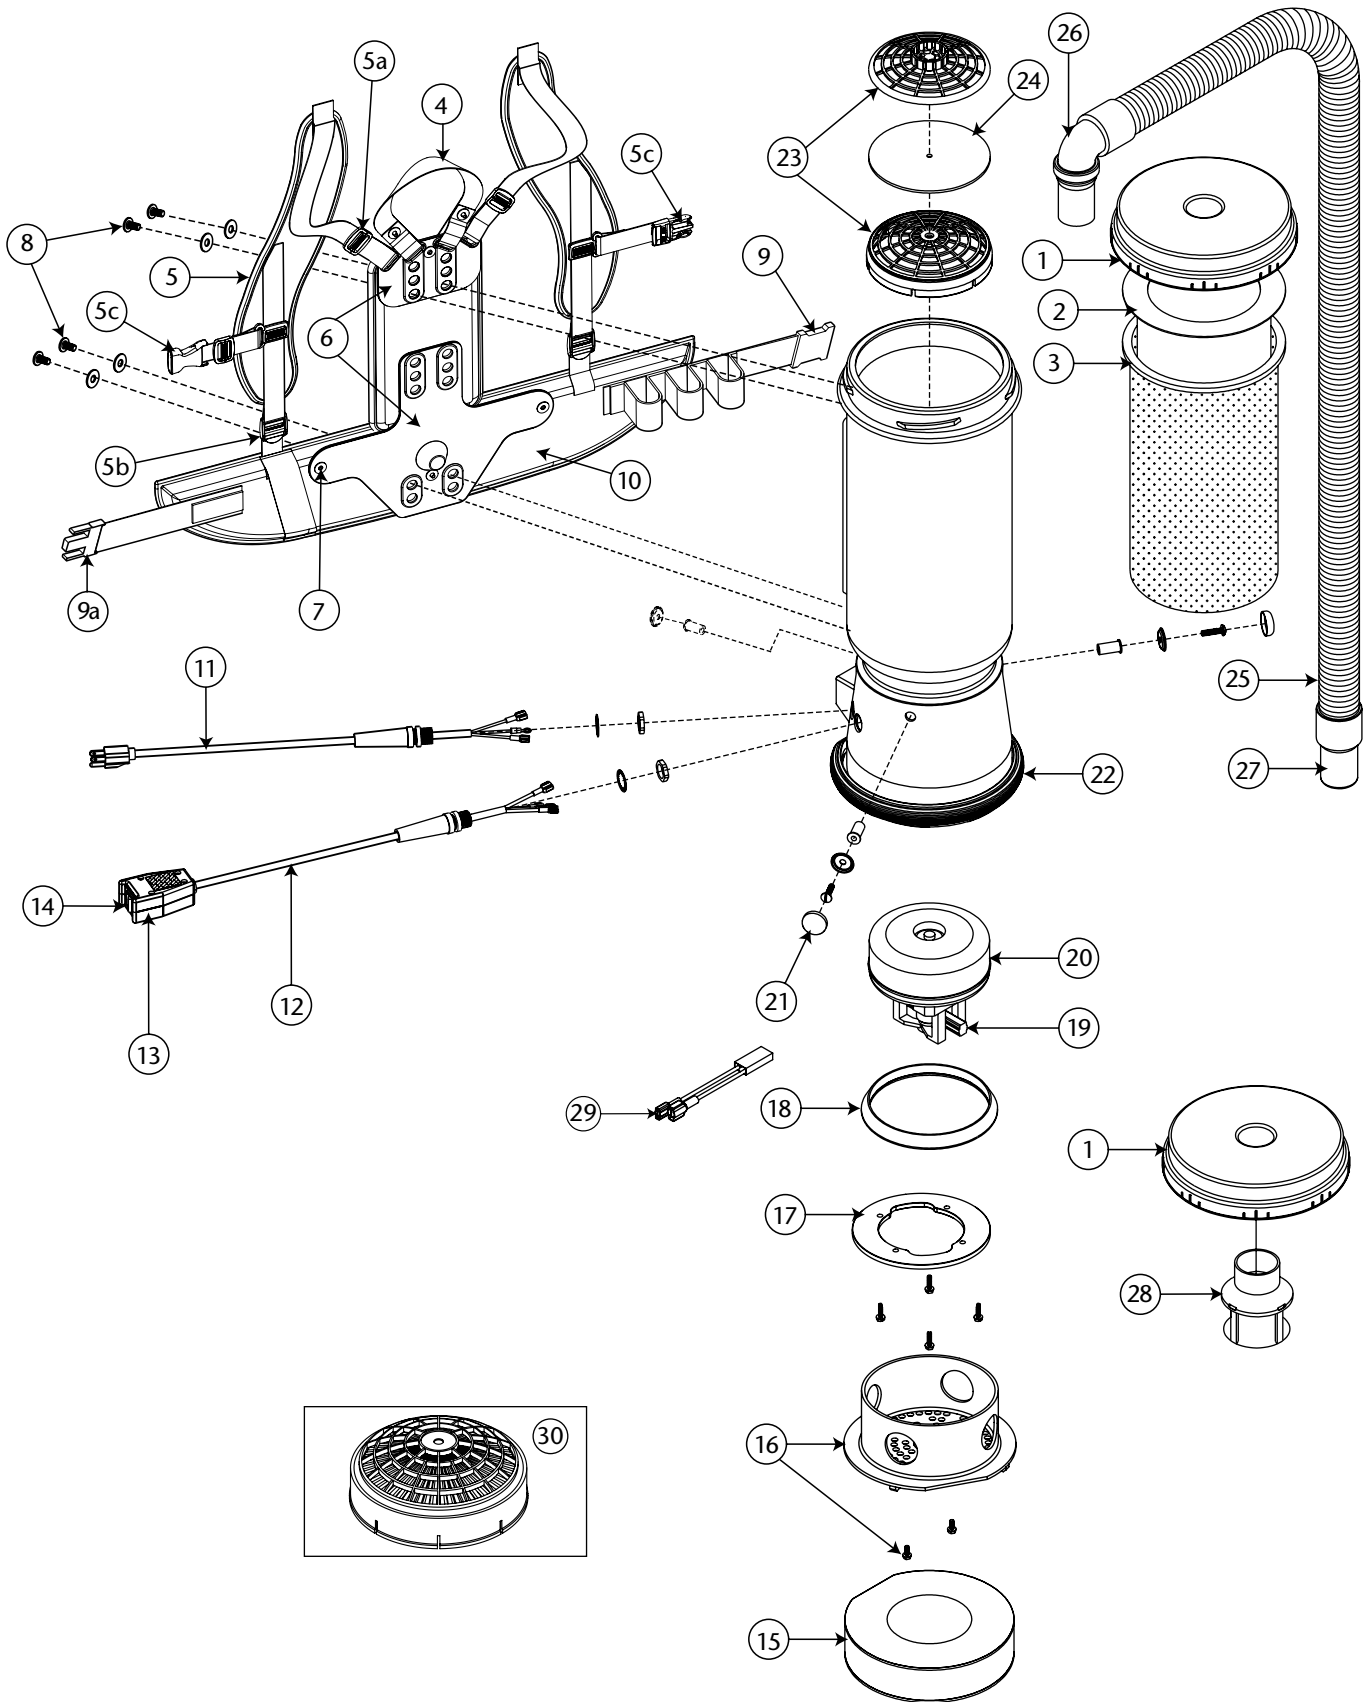

SUPER COACHVAC/SUPER COACHVAC HEPA/ & COACHVAC PARTS

SUPER COACHVAC/SUPER COACHVAC HEPA/ & COACHVAC PARTS

No.	Product Name	Qty	List Price
1	100197 Twist Cap (Purple)	1 ea.	\$ 31.53
2	100331 698 Sq. In. Intercept Micro Filter	10/pk	20.00
3	100565 Micro Cloth Filter	1 ea.	27.37
4	101737 Carry Handle w/Rivet and Washer Set	1 set	7.89
5	100356 Shoulder Strap Assembly (includes: #5a, 5b, 5c)	1 set	15.77
5a	100358 Shoulder Strap Plastic Adjustment Buckle (Top)	1 ea.	.91
5b	100357 Shoulder Strap Plastic Adjustment Buckle (Bottom)	1 ea.	.91
5c	103627 Sternum Strap Buckles (Latch and Keeper)	1 set	1.94
6	105046 Backplate (includes: #7)	1 ea.	24.26
7	100375 Barrel Nut Connection Set for Backplate (Replacement)	1 set	5.46
8	100716 Backplate (Black) Connection Set: 4 Screws w/Washers	1 set	12.13
9	103963 Waist Belt Keeper	1 ea.	6.68
9a	100364 Waist Belt Latch	1 ea.	6.68
10	100359 Waist Belt (includes: #9, 9a)	1 ea.	36.38
	100354 Strap Assembly Complete (includes: #5, 5a, 5b, 5c, 9, 9a)	1 set	48.51
	103166 Backplate (Black) System Complete (includes: #4, 5, 5a, 5b, 5c, 6, 7, 8, 9, 9a)	1 set	60.64
11	100641 Power Cord (18" 14/3) Assembly	1 set	17.59
12	101610 Switch Cord Assembly (includes: #12, 13, 14)	1 set	33.96
	101714 Switch Cord w/Crimps	1 ea.	12.13
13	101472 Switch Box w/Velcro and New Lamb Switch	1 set	21.83
14	106066 On/Off Switch (must use with #106287)	1 ea.	6.60
	106287 Switch Box w/Velcro and Screws	1 ea.	16.28
15	100597 Sound Muffler	1 ea.	21.83
16	105044 Motor Shroud Cover w/Screw Set: 2 Screws	1 set	20.79
17	100335 Motor Compression Ring w/Screws	1 set	10.31
	100378 Compression Ring Screw Set: 4 Screws	1 set	2.73
18	100014 Tetraseal	1 ea.	10.92
19	105697 Carbon Brush Set for CoachVac Motor (Domel Motor)	1 set	19.40
	100424 Carbon Brush Set for CoachVac Motor (Ametek Motor)	1 set	15.77
	105164 Carbon Brush Set for Super CoachVac Motor (Domel Motor)	1 set	19.40
	101720 Carbon Brush Set for Super CoachVac Motor (Ametek Motor)	1 set	19.40
20	105720 Motor/Fan (120 V) w/Crimps for CoachVac (Domel Motor)	1 ea.	83.69
	105162 Motor/Fan (120V) w/Crimps for Super CoachVac (Domel Motor)	1 ea.	109.15
	100379 Motor Ground and Wire Clamp Set w/Screws	1 set	5.46
	100380 Motor Crimp Set: 5 Female, 3 Male, Ground Crimp Connector	1 set	9.70
21	100368 Motor Mounting System Set: 3 Well Nuts, 3 Bolts, 3 Washers, 3 Covers	1 set	12.13
22	100586 Bottom Bumper	1 ea.	6.68
23	100030 Dome Filter w/Foam Media	1 ea.	7.28
24	100343 Foam Filter Media for Dome Filter	1 ea.	1.22
	101220 High Filtration Disk (optional)	2/pk	9.99
25	103048 Static-Dissipating Hose w/Cuffs (Black)	1 ea.	23.05
26	101928 Replacement Double Swivel Elbow Cuff (Black)	1 ea.	8.38
27	100694 Replacement Swivel Cuff (Black) 1½"	1 ea.	4.98
28	101543 Filter Guard (Optional)	1 ea.	8.93
29	103476 Thermal Protector	1 ea.	13.30
30	106526 Replacement HEPA Dome Filter	1 ea.	9.99
	101678 50' Extension Cord (Not Shown)	1 ea.	27.50