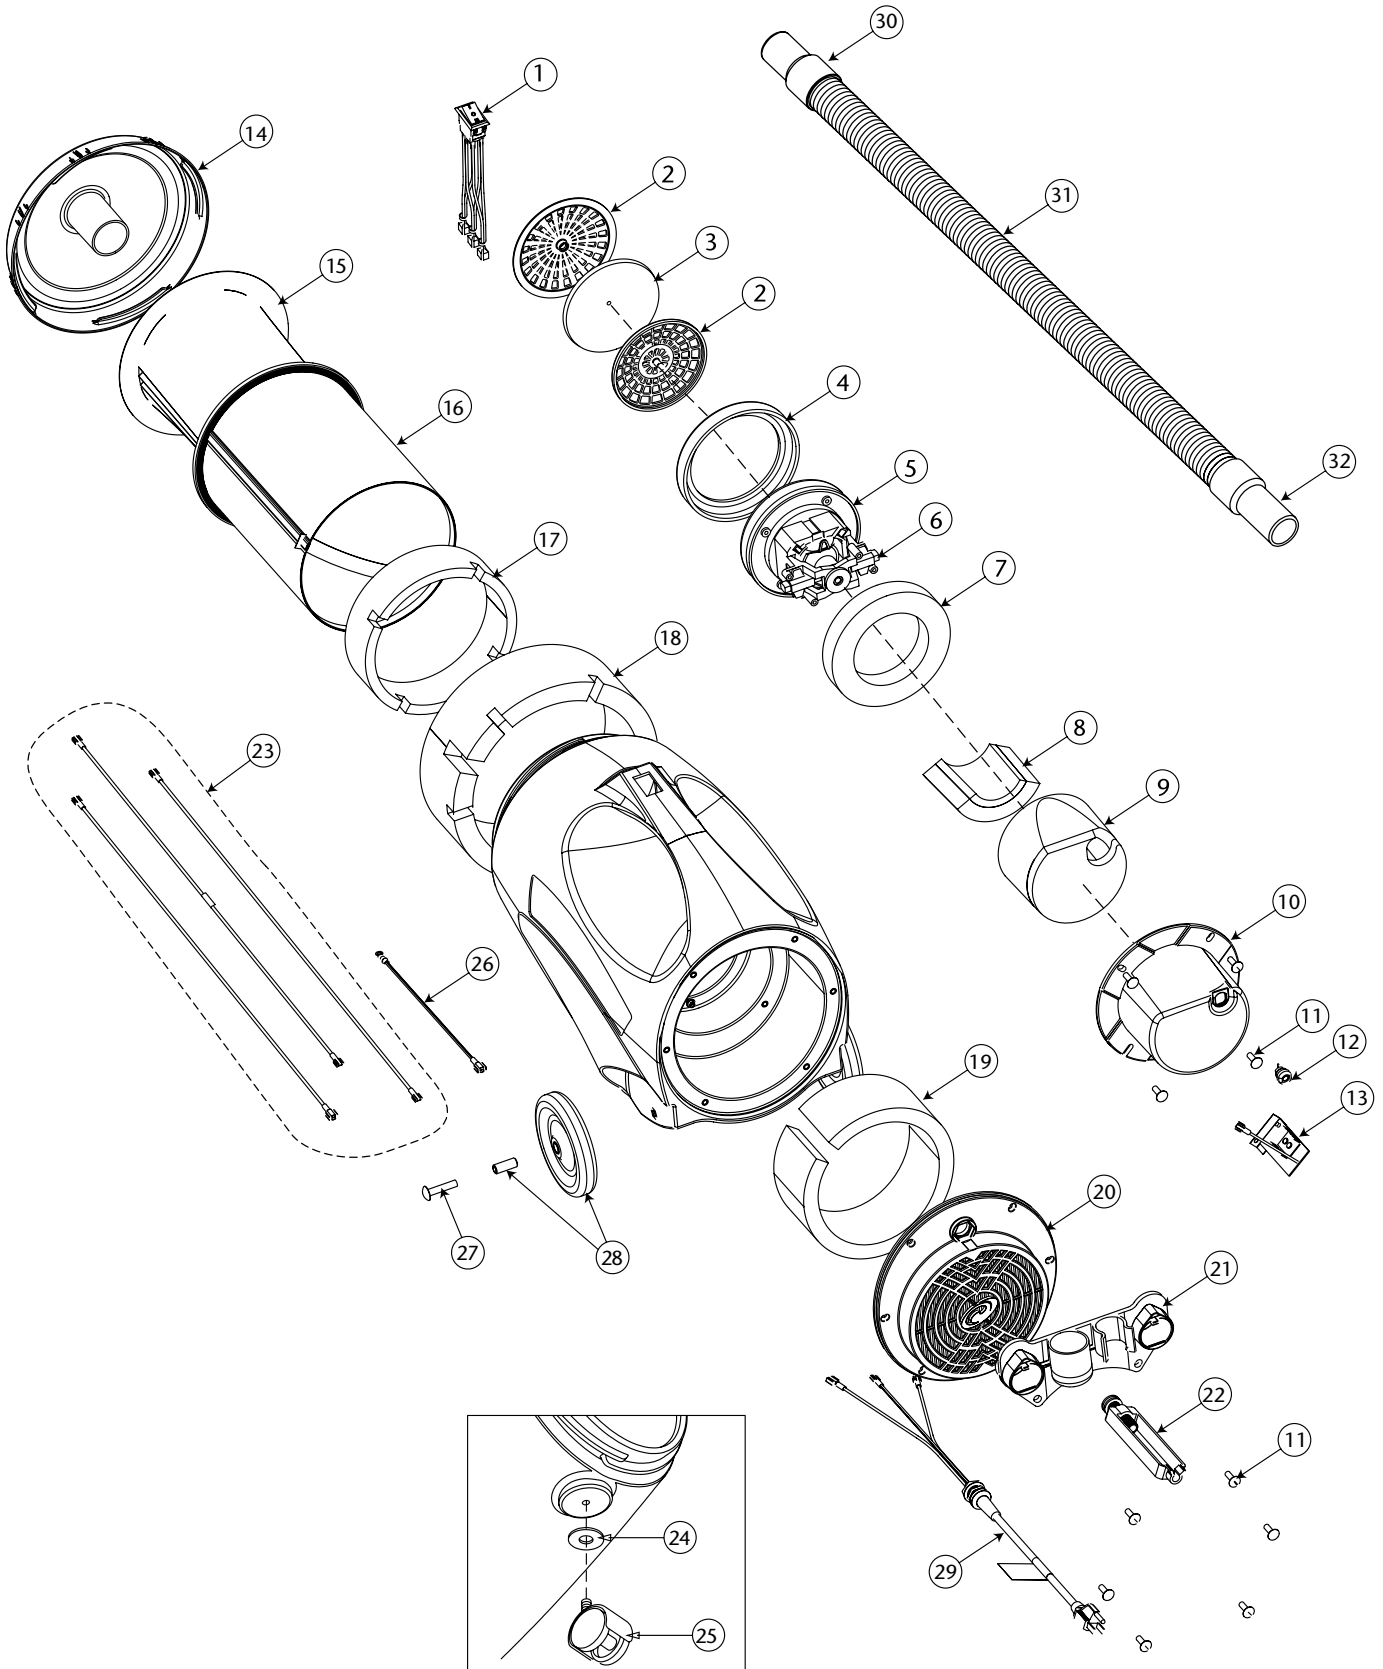

# QUIETPRO CN HEPA PARTS

# QUIETPRO CN HEPA PARTS

No.	Product Name	Qty	List Price
1	105991 On/Off Switch (2 Stage)	1 ea.	\$ 14.85
2	102784 Dome Filter w/Filter Media	1 ea.	7.28
3	101949 Replacement Foam Media for Dome Filter	1 ea.	1.22
	102761 High Filtration Disk (Optional)	2/pk	10.19
4	103236 Motor Seal	1 ea.	6.07
5	106103 Motor/Fan (120V) for QuietPro CN HEPA w/Crimps (Domel Motor)	1 ea.	89.25
6	105697 Carbon Brush Set for QuietPro CN HEPA Motor (Domel Motor)	1 set	19.40
7	105430 Upper Foam Compression Ring	1 ea.	13.40
8	105949 Noise Supression Filter Assembly	1 ea.	19.43
9	105948 Noise Supression Foam	1 ea.	11.03
10	103121 Motor Mount	1 ea.	14.70
11	103266 Motor Mount and Vented Exhaust Cover Screw Kit	1 set	4.60
12	102127 Small Strain Relief	1 ea.	.26
13	105653 Dual Speed Module F/Quiet Pro	1 ea.	55.65
14	103318 Top Cap, Black	1 ea.	31.53
15	104544 698 Sq. In. Intercept Micro Filter	10/pk	24.00
16	103115 Micro Cloth Filter	1 ea.	28.55
17	103125 Foam Inlet Damper B	1 ea.	8.63
18	103124 Foam Inlet Damper A	1 ea.	12.95
19	103256 Rear Foam Diffuser	1 ea.	9.98
20	103638 Replacement HEPA Filter Kit (includes: #11, 20, 29)	1 ea.	114.35
21	103117 Tool Dock	1 ea.	18.20
22	103441 Cord Lock	1 ea.	9.87
23	106203 Wire Harness Assembly: 3 Wires and Strain Relief	1 set	21.00
24	103545 Conical Washer for Swivel Caster	1 set	3.99
25	103114 Swivel Caster	1 ea.	10.36
26	106107 Ground Jumper	1 ea.	8.93
27	103268 Rear Wheel Mounting Screw Kit: 2 Screws	1 set	1.83
28	103267 Rear Wheel Assembly Kit: 2 Wheels, 2 Spacers, 2 Screws	1 set	12.94
29	103215 Power Cord (18" 16/3) Assembly w/Locknut and Washer	1 ea.	17.59
30	100694 Replacement Swivel Cuff (Black) 1½"	1 ea.	4.98
31	103172 78" Static Dissipating Hose w/Cuffs (Black) 1½"	1 set	31.53
32	103150 Replacement Long Swivel Cuff (Black) 1½"	1 ea.	10.35
	101678 50' Extension Cord (Not Shown)	1 ea.	27.50