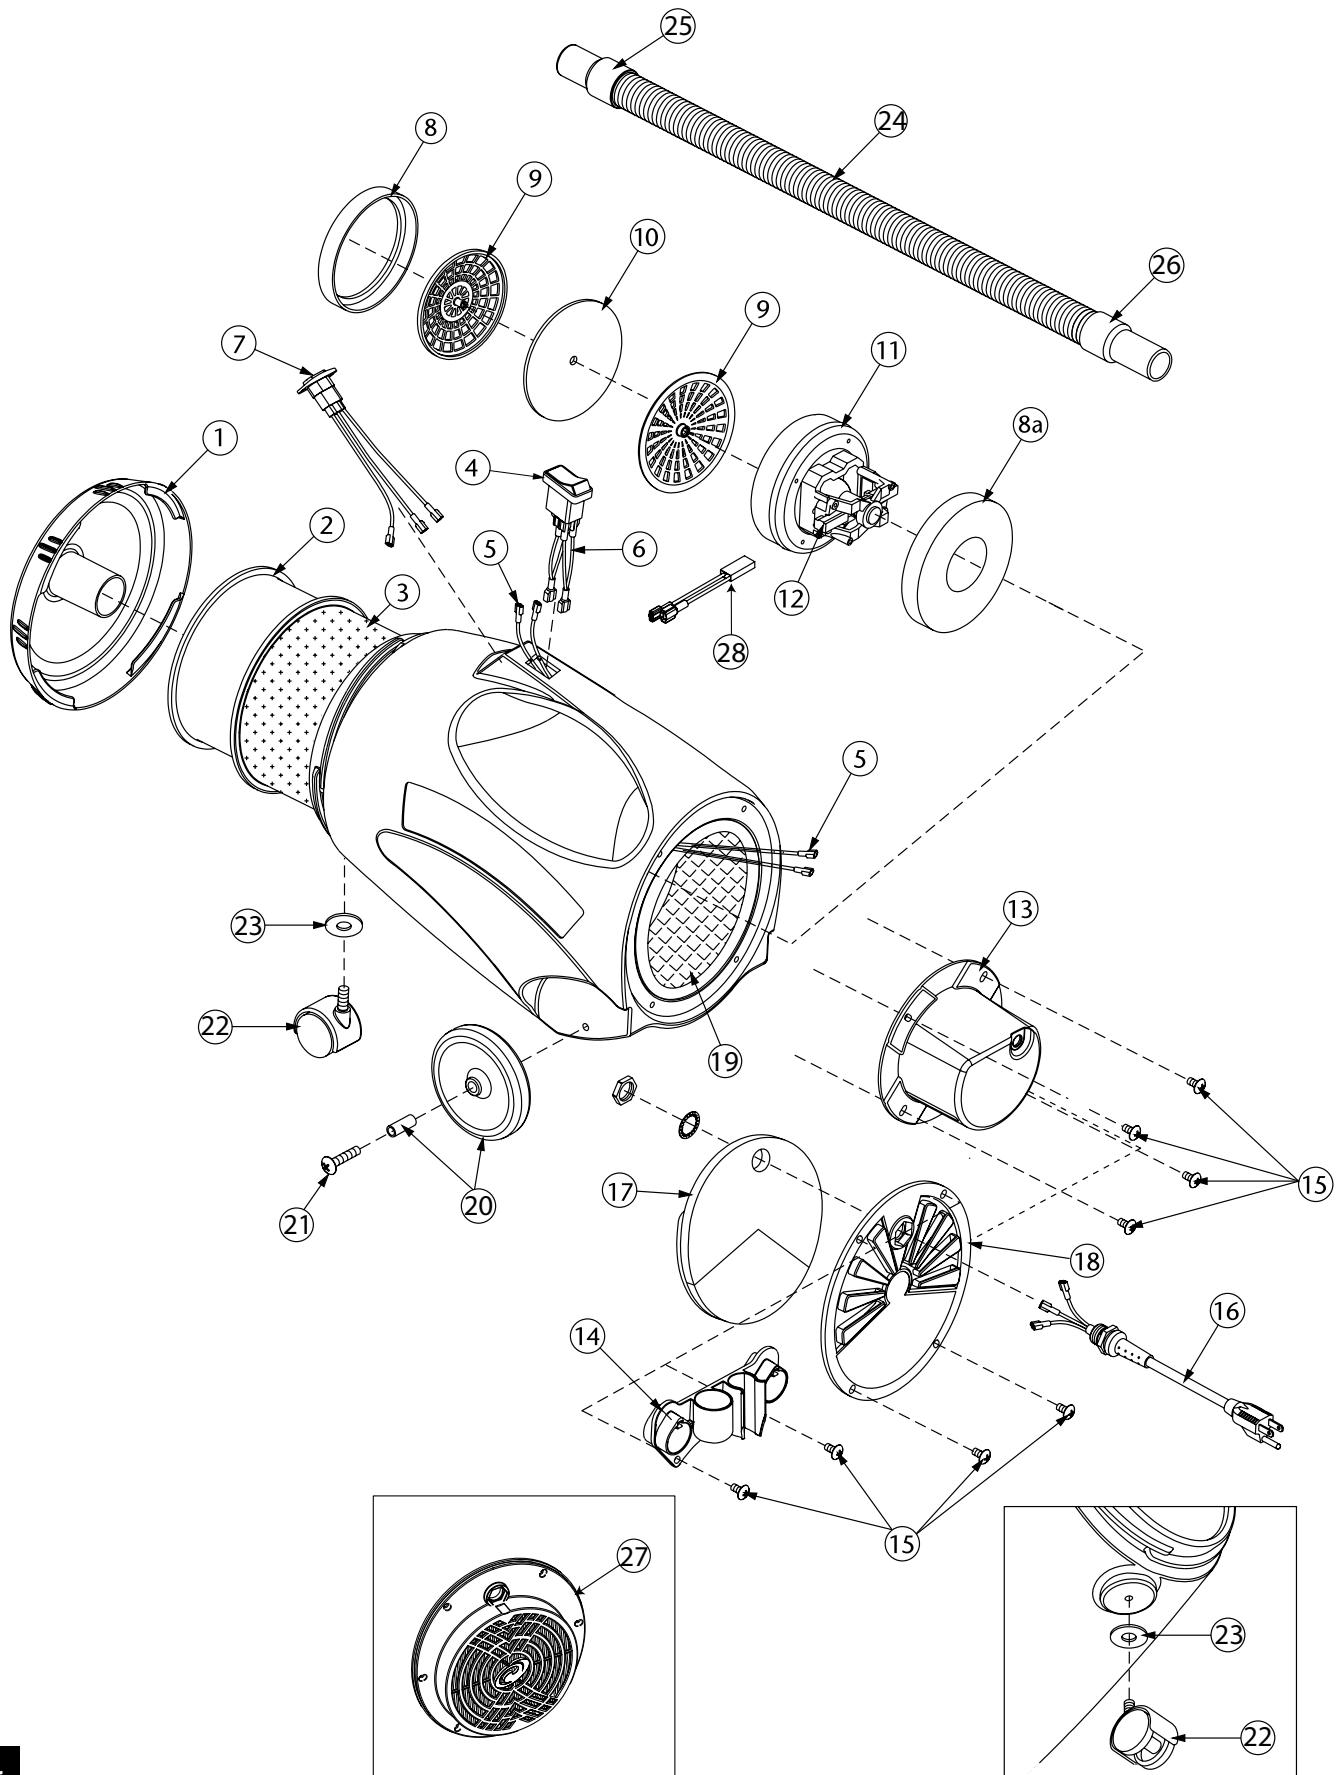

# PROCLEAN & PROCLEAN HEPA PARTS

# PROCLEAN & PROCLEAN HEPA PARTS

No.	Product Name	Qty	List Price
1	103318 Top Cap, Black	1 ea.	\$ 31.53
2	104544 698 Sq. In. Intercept Micro Filter	10/pk	24.00
3	103115 Micro Cloth Filter	1 ea.	28.55
4	103669 On/Off Switch w/Splitters (includes: 2 ea. of #6)	1 ea.	16.97
5	103212 Wire Harness Assembly: 3 Wires and Strain Relief	1 set	10.12
6	103647 Split Jumpers	1 ea.	3.25
7	105047 Receptacle Assembly for Powerhead	1 ea.	6.25
8	103236 Motor Seal	1 ea.	6.07
8a	105430 Upper Foam Compression Ring	1 ea.	13.40
9	102784 Dome Filter w/Filter Media	1 ea.	7.28
10	101949 Replacement Foam Media for Dome Filter	1 ea.	1.22
	102761 High Filtration Disk (Optional)	2/pk	10.19
11	105687 Motor/Fan (120V) for ProClean w/Crimps (Domel Motor)	1 ea.	109.15
12	105164 Carbon Brush Set for ProClean Motor (Domel Motor)	1 set	19.40
	101720 Carbon Brush Set for ProClean Motor (Ametek Motor)	1 set	19.40
13	103121 Motor Mount	1 ea.	14.70
14	103117 Tool Dock	1 ea.	18.20
15	103266 Motor Mount and Vented Exhaust Cover Screw Kit	1 set	4.60
16	103215 Power Cord (18" 16/3) Assembly w/Locknut and Washer	1 ea.	17.59
17	103123 Exhaust Foam	1 ea.	14.97
18	103360 Cover Assembly, Vented Exhaust	1 ea.	28.88
19	103256 Rear Foam Diffuser	1 ea.	9.98
	103124 Foam Inlet Damper A (not shown)	1 ea.	12.95
	103125 Foam Inlet Damper B (not shown)	1 ea.	8.63
20	103267 Rear Wheel Assembly Kit: 2 Wheels, 2 Spacers, 2 Screws	1 set	12.94
21	103268 Rear Wheel Mounting Screw Kit: 2 Screws	1 set	1.83
22	103114 Swivel Caster	1 ea.	10.36
23	103545 Conical Washer for Swivel Caster	1 set	3.99
24	103172 78" Static Dissipating Hose w/Cuffs (Black) 1 1/2"	1 set	31.53
25	100694 Replacement Swivel Cuff (Black) 1 1/2"	1 ea.	4.98
26	103150 Replacement Long Swivel Cuff (Black) 1 1/2"	1 ea.	10.35
	101678 50' Extension Cord (Not Shown)	1 ea.	27.50
27	103638 Replacement HEPA Filter Kit (includes: #15, 16, 27)	1 ea.	114.35
28	103476 Thermal Protector	1 ea.	13.30